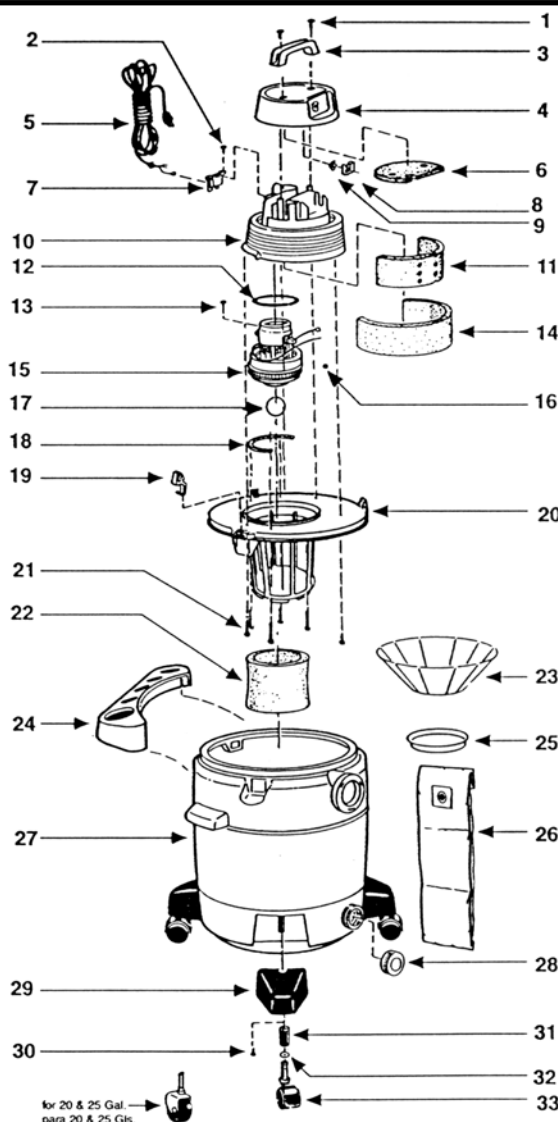

SHOP VAC DOMESTIC

Model: QL30A/B/C, QL40/A, QL45/A, QL50/A/B/C/D, QL60/A/B

- 1..... SV-15146996 Screw
- 2..... SV-1500799 Screw
- 3..... NLA Handle
- 4..... SV- 24106783 Motor Housing Cover Assy, QL30A/B
- 4..... NLA Motor Housing Cover Assy, QL30C,QL45A, QL60B
- 4..... SV-2410641 Motor Housing Cover Assy, QL40,QL40A
- 4..... NLA Motor Housing Cover Assy, QL40A (12/14gal),QL45
- 4..... NLA Motor Housing Cover Assy, QL50/A/B/C
- 4..... NLA Motor Housing Cover Assy, QL50D
- 4..... SV-24106805 Motor Housing Cover Assy, QL60/A
- 5..... SV-2580008 Cord, QL30A/B,QL40A,QL45,QL50A
- 5..... SV-25800202 Cord, QL30C,QL45A
- 5..... SV-25800012 Cord, QL40,QL50/B
- 5..... SV-25800103 Cord, QL50A/B(16/20/25gal)
- 5..... SV-2580012 Cord, QL50C,QL60/A
- 5..... SV-2580012 Cord, QL50D
- 5..... SV-2580023 Cord, QL60B
- 6..... SV-2412500 Foam Insert Cover
- 6..... SV-2412200 Foam Insert Cover, QL30A,QL40A
- 7..... SV-2411107 Cord Retainer

STANDARD ATTACHMENTS

- 1 1/4" hose
- 1 1/4" extension wands (2)
- 10" squeegee insert
- 10" wet/dry nozzle
- 1/4" gulper nozzle
- 1 1/4" Crevice tool
- 1 1/4" Round brush

- 7..... SV-2411115 Cord Retainer,QL30B,QL45/A
- 7..... SV-2411115 Cord Retainer,QL30C
- 8..... NLA Switch Box
- 9..... NLA Switch
- 9..... SV-8231800 Switch, QL30C,QL45A,QL60B
- 9..... SV-1210024 Switch, QL40,QL50/B
- 10..... SV-2410757 Motor Housing, QL30A,QL45
- 10..... SV-24107534 Motor Housing, QL30B
- 10..... NLA Motor Housing, QL30C
- 10..... NLA Motor Housing, QL40/A,QL50/A/B/C, QL60/A
- 10..... NLA Motor Housing, QL45A
- 10..... NLA Motor Housing, QL60B
- 11..... SV-12904 Acoustical Foam, motor housing, inner
- 12..... SV-2072000 Gasket, upper, motor
- 13..... SV-17008996 Ground Screw
- 14..... SV-1290503 Foam, motor housing, outer
- 15..... SV-1815397 Motor, QL30A,QL45
- 15..... NLA Motor, QL30B
- 15..... SV-1817297 Motor, QL30C