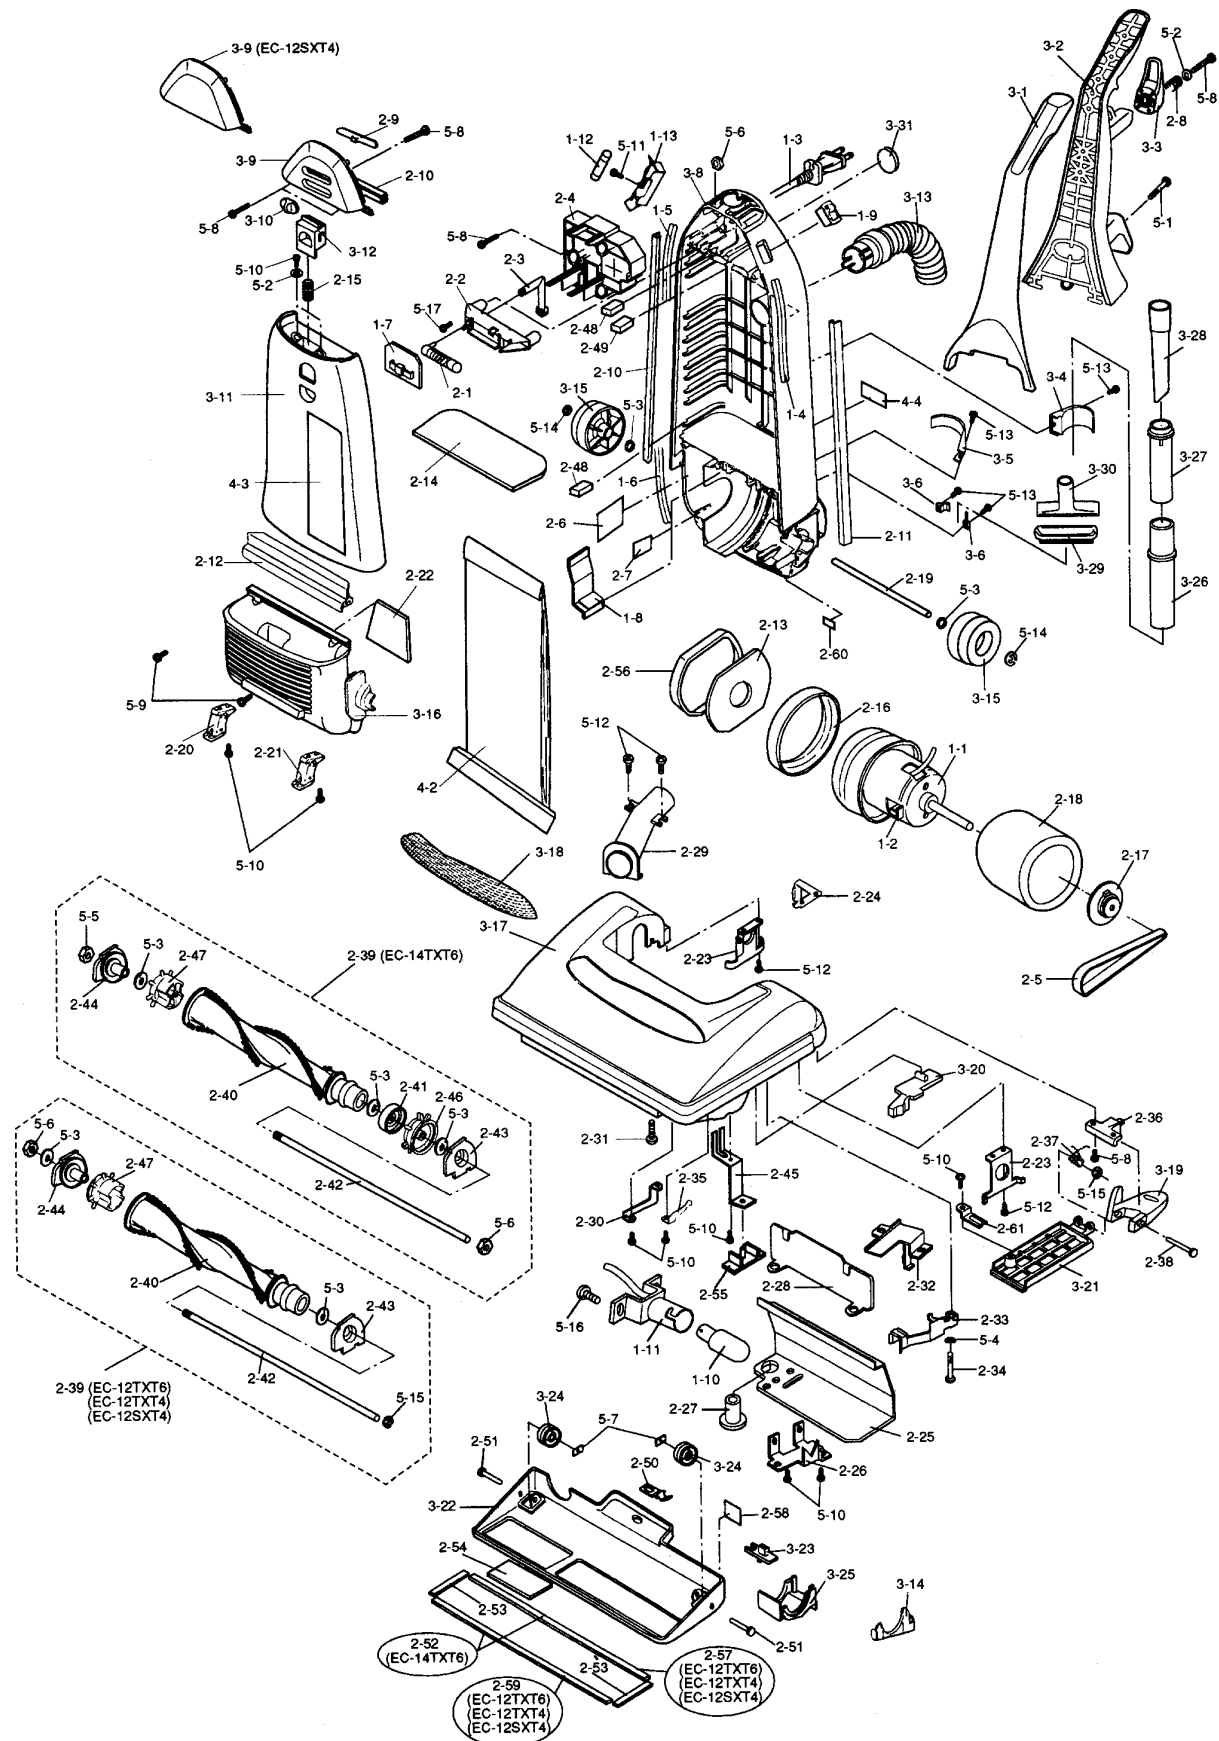

Models: EC-14TXT6, EC-12TXT6, EC-12TXT4, EC-12SXT4

Models: EC-14TXT6, EC-12TXT6, EC-12TXT4, EC-12SXT4

■ ELECTRICAL PARTS

1-1	S-555	Motor Assy, 14TXT6, 12TXT6, 12TXT4
1-1	S-554	Motor Assy, 12SXT4
1-2	S-553	Carbon Brush, 14TXT6, 12TXT6, 12TXT4
1-2	S-552	Carbon Brush, 12SXT4
1-3	S-074	Power Cord, 14TXT6, 12TXT6
1-3	S-075	Power Cord, 12TXT4
1-3	S-551	Power Cord, 12SXT4
1-4	S-206	Motor Lead Wires
1-5	S-207	Circuit Lead Wires, 14TXT6, 12TXT6
1-6	S-208	Lamp Lead Wires, 14TXT6, 12TXT6
1-7	S-095	Power Control Assy, 14TXT6, 12TXT6
1-8	S-550	Triac Assy, 14TXT6, 12TXT6
1-9	S-519	Switch, on/off
1-10	S-209	Lamp, 14TXT6, 12TXT6
1-11	S-556	Lamp Socket, 14TXT6, 12TXT6
1-12	S-557	Fuse
1-13	S-558	Fuse Holder

■ MECHANICAL PARTS

2-1	S-101	Dust Indicator Assy, 14TXT6, 12TXT6
2-2	S-559	Dust Indicator Base
2-3	S-560	Meter Pipe Connector, 14TXT6, 12TXT6
2-4	S-561	Handle Mounting Base, 14TXT6, 12TXT6
2-5	S-013	Belt, flat, 2 pack
2-6	S-154	Body Seal Tape "S"
2-7	S-155	Body Seal Tape "L"
2-8	S-213	Spring, for cord hanger
2-9	S-563	Indicating Plate, 14TXT6, 12TXT6
2-10	S-564	Panel Seal
2-11	S-565	Body Seal
2-12	S-566	Motor Cover Seal
2-13	S-245	Motor Shelter Plate, 12SXT4
2-14	S-567	Secondary Filter, 14TXT6, 12TXT6
2-14	S-568	Secondary Filter, 12TXT4, 12SXT4
2-15	S-111	Clamp Spring
2-16	S-112	Vibration-Proof Rubber, 14TXT6, 12TXT6, 12TXT4
2-16	S-569	Vibration-Proof Rubber, 12SXT4
2-17	S-646	Vibration-Proof Fixing Rubber
2-18	S-570	Sound-Proof Sponge
2-19	S-115	Wheel Shaft
2-20	S-571	Leg Assy "TA"
2-21	S-572	Leg Assy "TB"
2-22	S-573	Clean Filter
2-23	S-574	Body Support
2-24	S-575	Belt Stopper
2-25	S-576	Reflection Plate, 14TXT6, 12TXT6
2-26	S-577	Lamp Support, 14TXT6, 12TXT6
2-27	S-217	Cord Bushing, for nozzle head, 14TXT6, 12TXT6
2-28	S-578	Heat-Proof Plate, 14TXT6, 12TXT6
2-29	S-579	Head Pipe
2-30	S-124	Head Reinforcing Plate, 14TXT6
2-31	S-125	Bottom Plate Fixing Screw
2-32	S-580	Belt Change Lever Support, 14TXT6
2-33	S-581	Belt Change Plate, 14TXT6
2-34	S-128	Belt Change Shaft, 14TXT6
2-35	S-582	Belt Change Spring, 14TXT6
2-36	S-130	Pedal Support "L"
2-37	S-131	Pedal Spring
2-38	S-132	Pedal Shaft
2-39	S-583	Agitator Assembly, 14TXT6
2-39	S-584	Agitator Assembly, 12TXT6, 12TXT4, 12SXT4
2-40	S-133	Agitator Rotor Assy, 12TXT6, 12TXT4, 12SXT4
2-40	S-585	Agitator Rotor Assy, 14TXT6
2-41	S-586	Idling Pulley Assy, 14TXT6
2-42	S-135	Agitator Shaft Assy, 14TXT6
2-42	S-141	Agitator Shaft Assy, 12TXT6, 12TXT4, 12SXT4
2-43	S-587	Agitator Support A Assy, 14TXT6

2-43	S-142	Agitator Support A Assy, 12TXT6, 12TXT4, 12SXT4
2-44	S-588	Agitator Support B Assy, 14TXT6
2-44	S-143	Agitator Support B Assy, 12TXT6, 12TXT4, 12SXT4
2-45	S-120	Belt Stopper 3, 12TXT6, 12TXT4, 12SXT4
2-46	S-139	Brush Rotor A, 14TXT6
2-47	S-589	Brush Rotor B, 14TXT6
2-47	S-590	Brush Rotor B Assy, 12TXT6, 12TXT4, 12SXT4
2-48	S-241	Main Body Packing, 12TXT4, 12SXT4
2-49	S-161	Main Body Packing M, 12TXT4, 12SXT4
2-50	S-148	Bottom Plate Spring
2-51	S-149	Roller Shaft
2-52	S-150	Seal Tape A, 14TXT6
2-53	S-151	Seal Tape B
2-54	S-152	Seal Tape C
2-55	S-121	Belt Vibration-Proof Rubber, 12TXT6, 12TXT4, 12SXT4
2-56	S-246	M Packing, 12SXT4
2-57	S-159	Seal Tape E, 12TXT6, 12TXT4, 12SXT4
2-58	S-160	Seal Tape F
2-59	S-158	Seal Tape G
2-60	S-247	Seal Tape D, 12TXT4, 12SXT4
2-61	S-162	Belt Guide Plate, 12TXT6, 12TXT4, 12SXT4

■ EXTERNAL PARTS