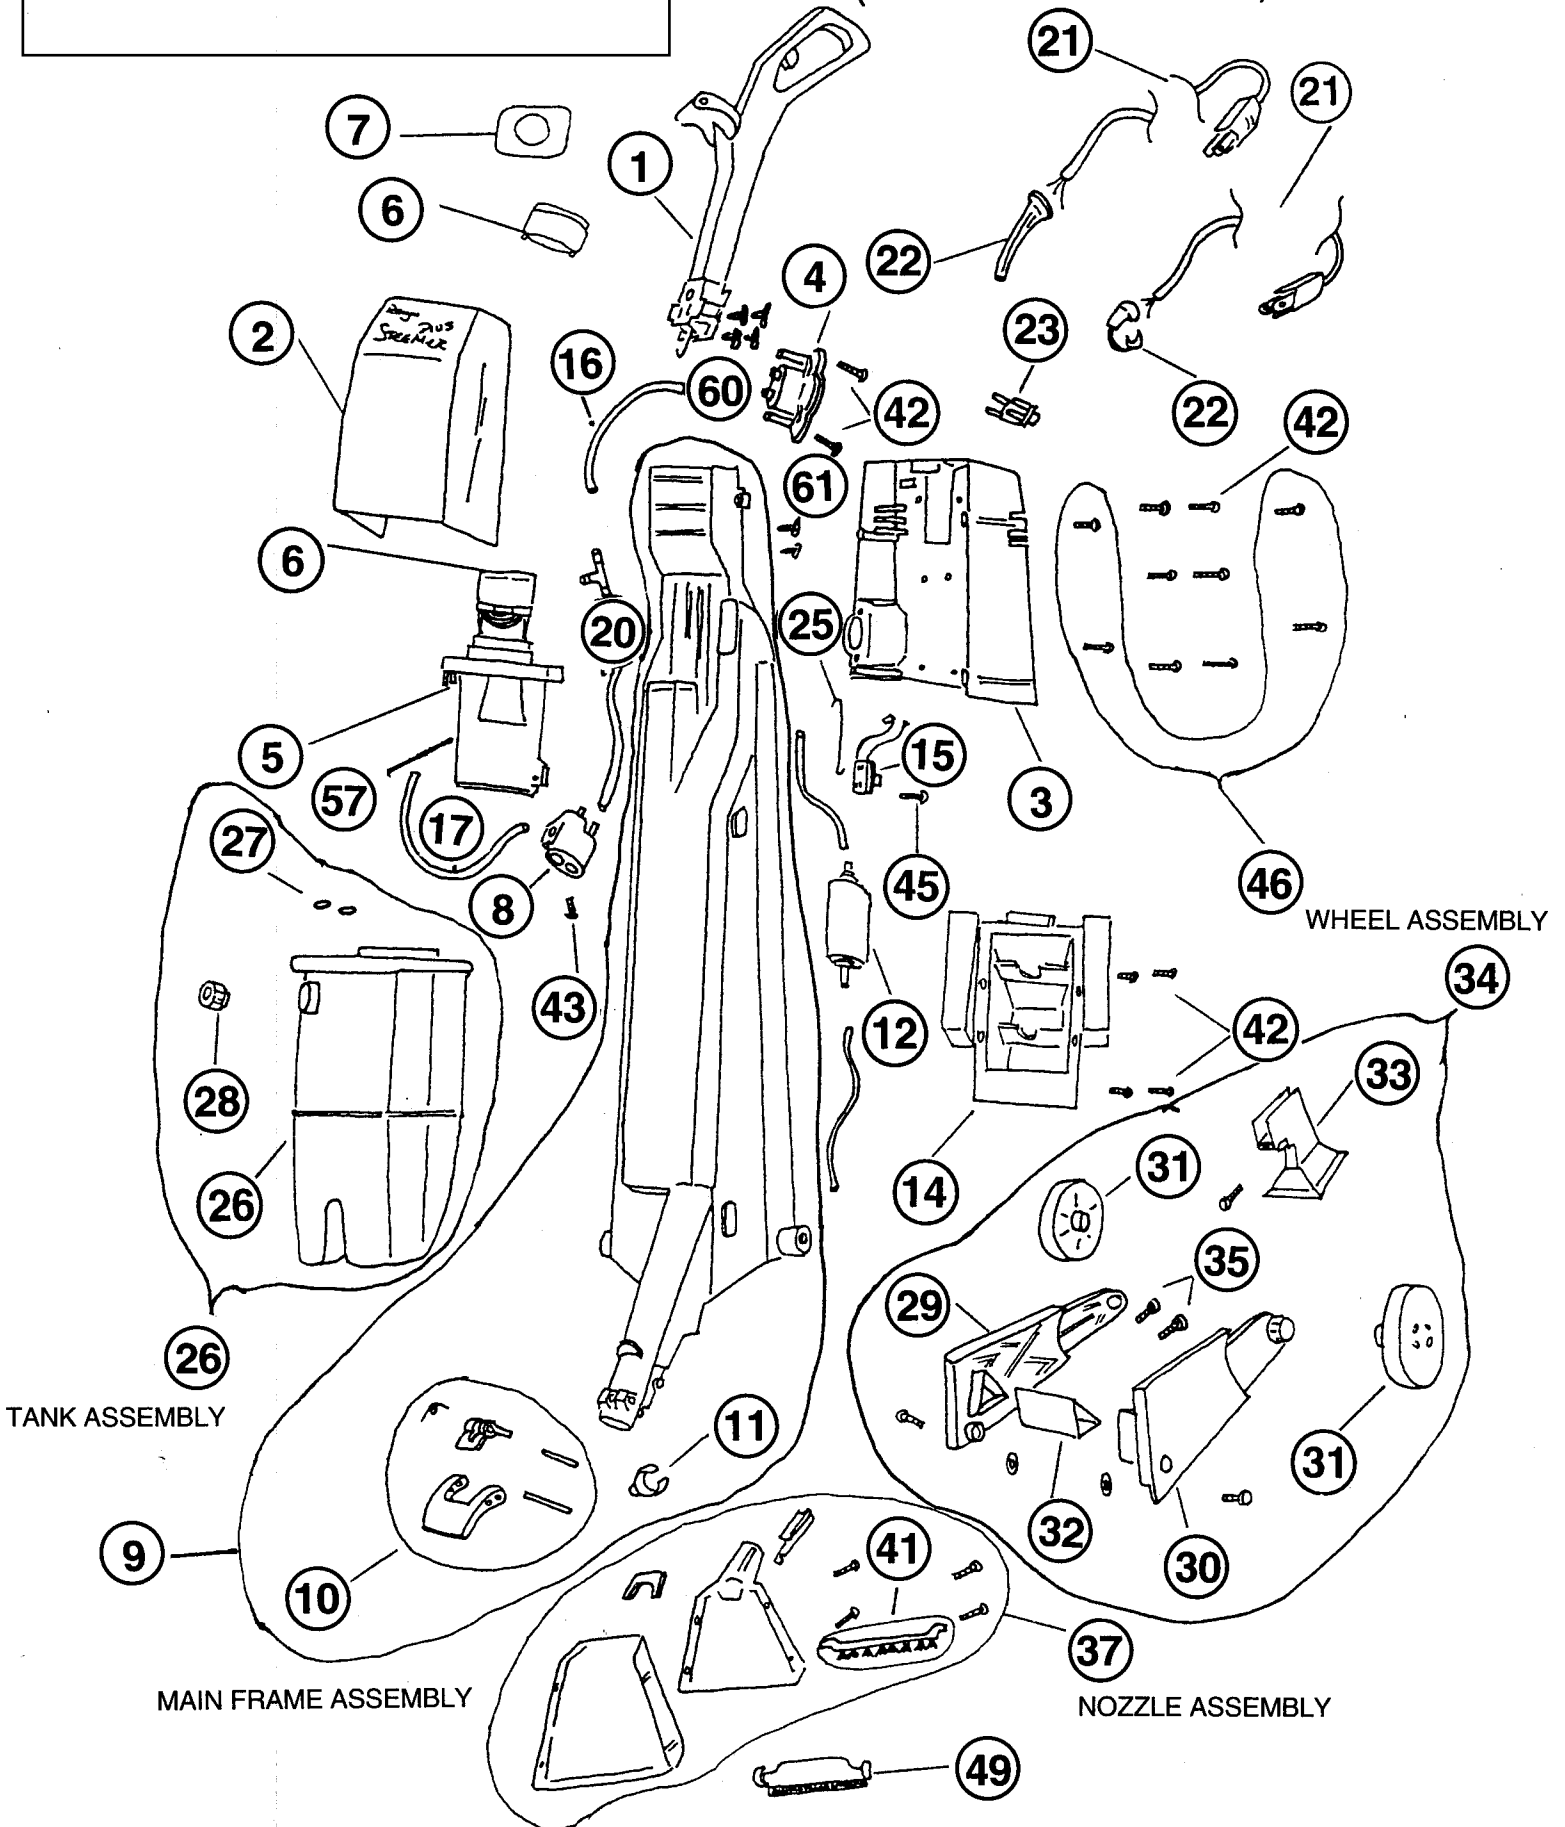

Order parts at Vacsrus.com
For questions Email
parts@vacsrus.com

Regina[®] STEEMER "REDEF" 6.0A

Model S600

(Post 7/15/91 Production)

vacshopusa.com
sales@vacshopusa.com

Regina[®] STEEMER "REDEF"

Model S700/S776/S800
(Post 7/15/91 Production)

vacshopusa.com
sales@vacshopusa.com

Regina® STEEMER "REDEF"

Model S600
HOSE PLACEMENT

vacshopusa.com
sales@vacshopusa.com

Regina® STEEMER "REDEF"

Model S700/S776/S800
HOSE PLACEMENT

vacshopusa.com
sales@vacshopusa.com