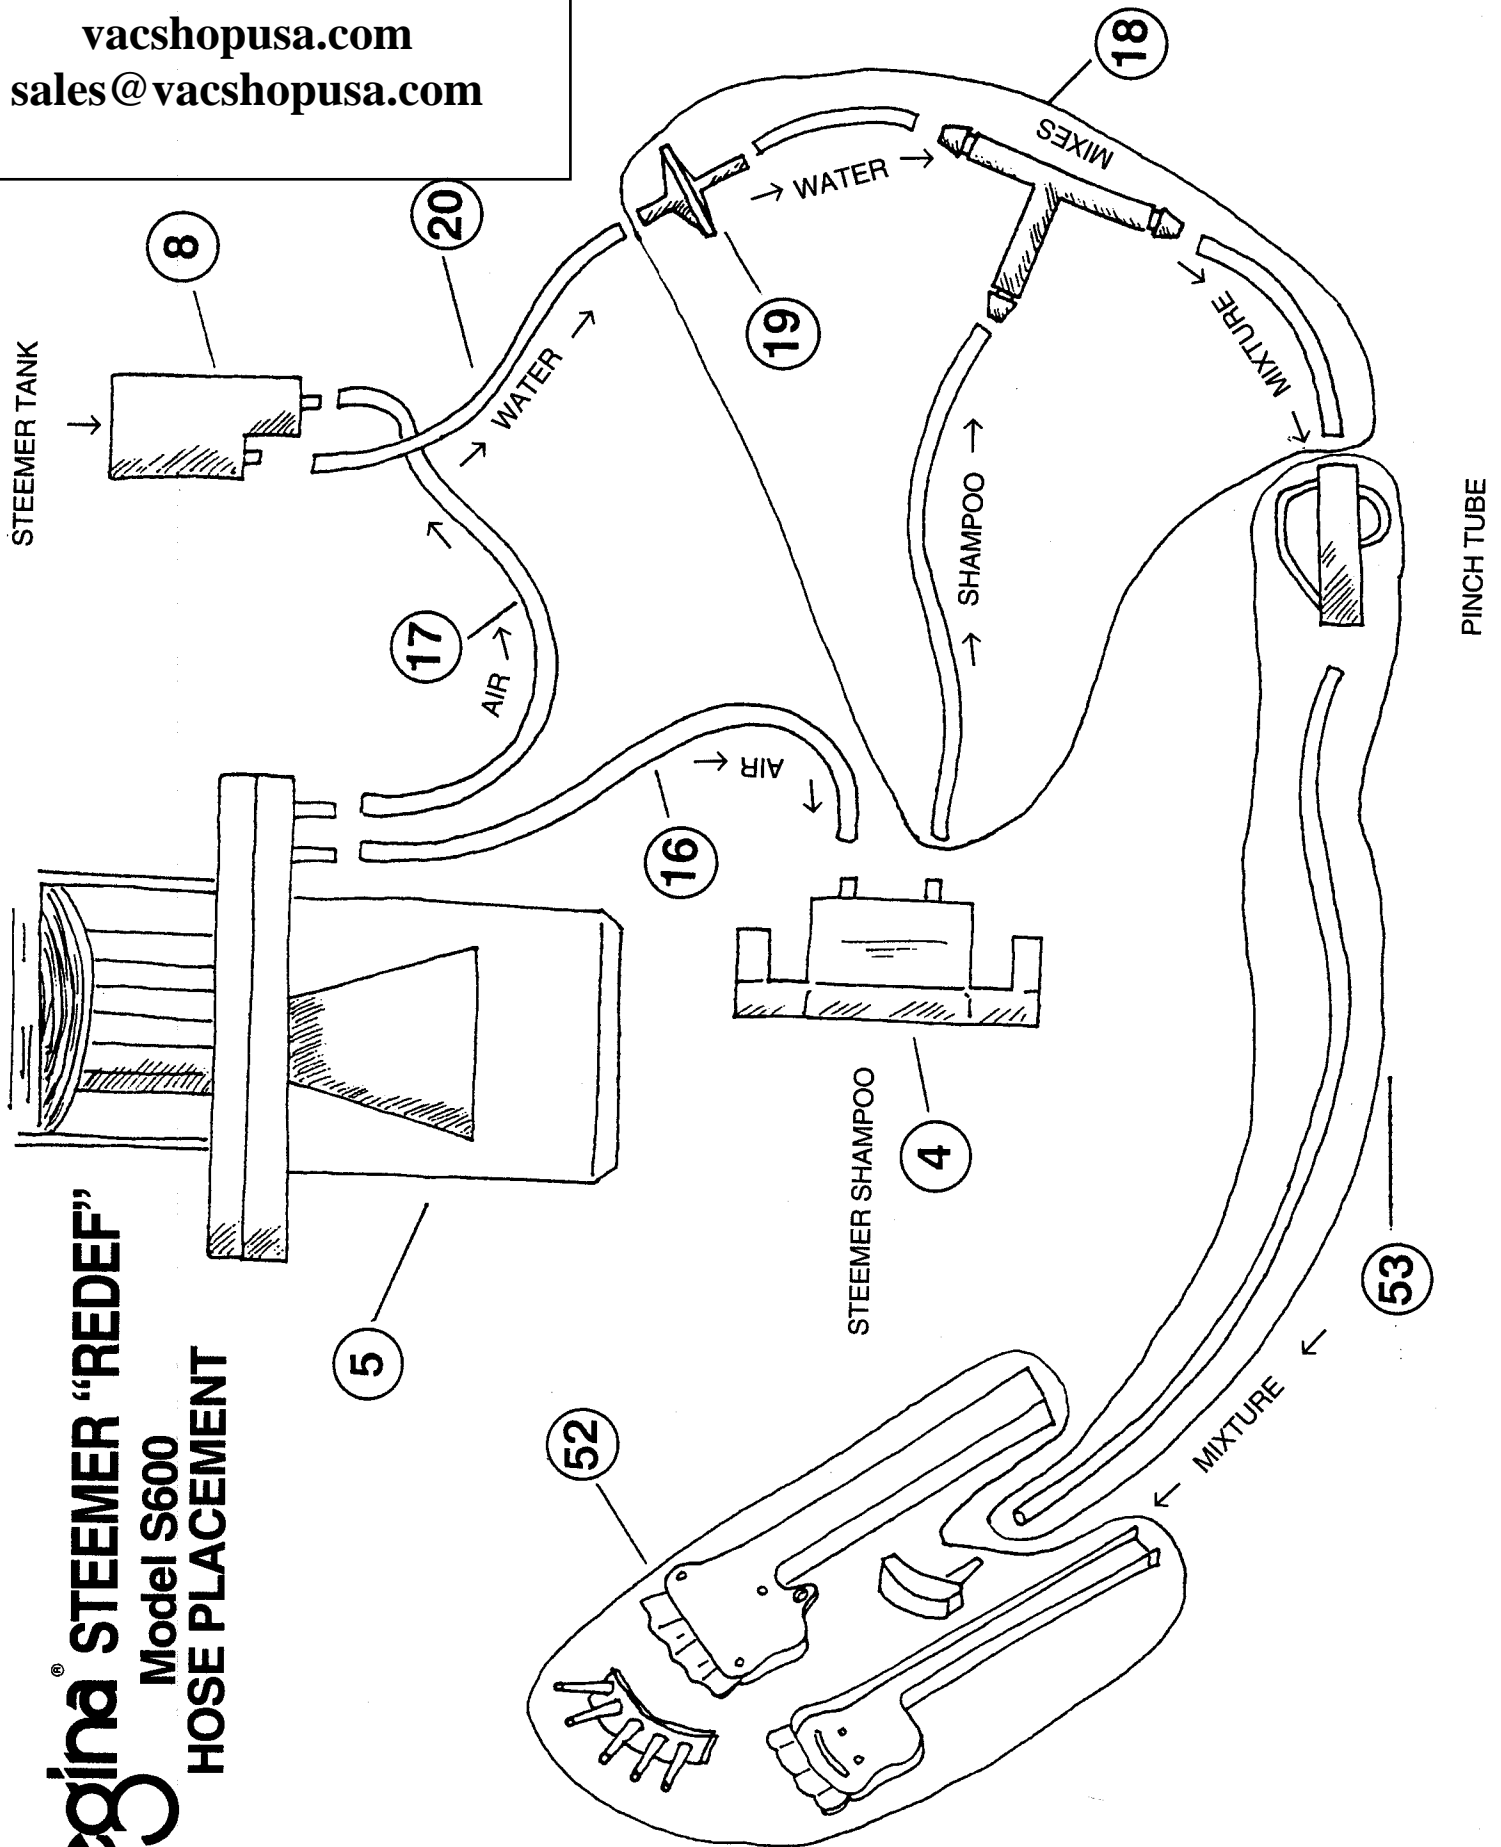

Order parts at Vacsrus.com
For questions Email
parts@vacsrus.com

Regina[®] STEEMER "REDEF" 6.0A

Model S600

(Post 7/15/91 Production)

vacshopusa.com
sales@vacshopusa.com

Regina[®] STEEMER "REDEF"

Model S700/S776/S800
(Post 7/15/91 Production)

vacshopusa.com
sales@vacshopusa.com

Regina® STEEMER "REDEF"

Model S600
HOSE PLACEMENT

vacshopusa.com
sales@vacshopusa.com

Regina® STEEMER "REDEF"

Model S700/S776/S800
HOSE PLACEMENT

vacshopusa.com
sales@vacshopusa.com