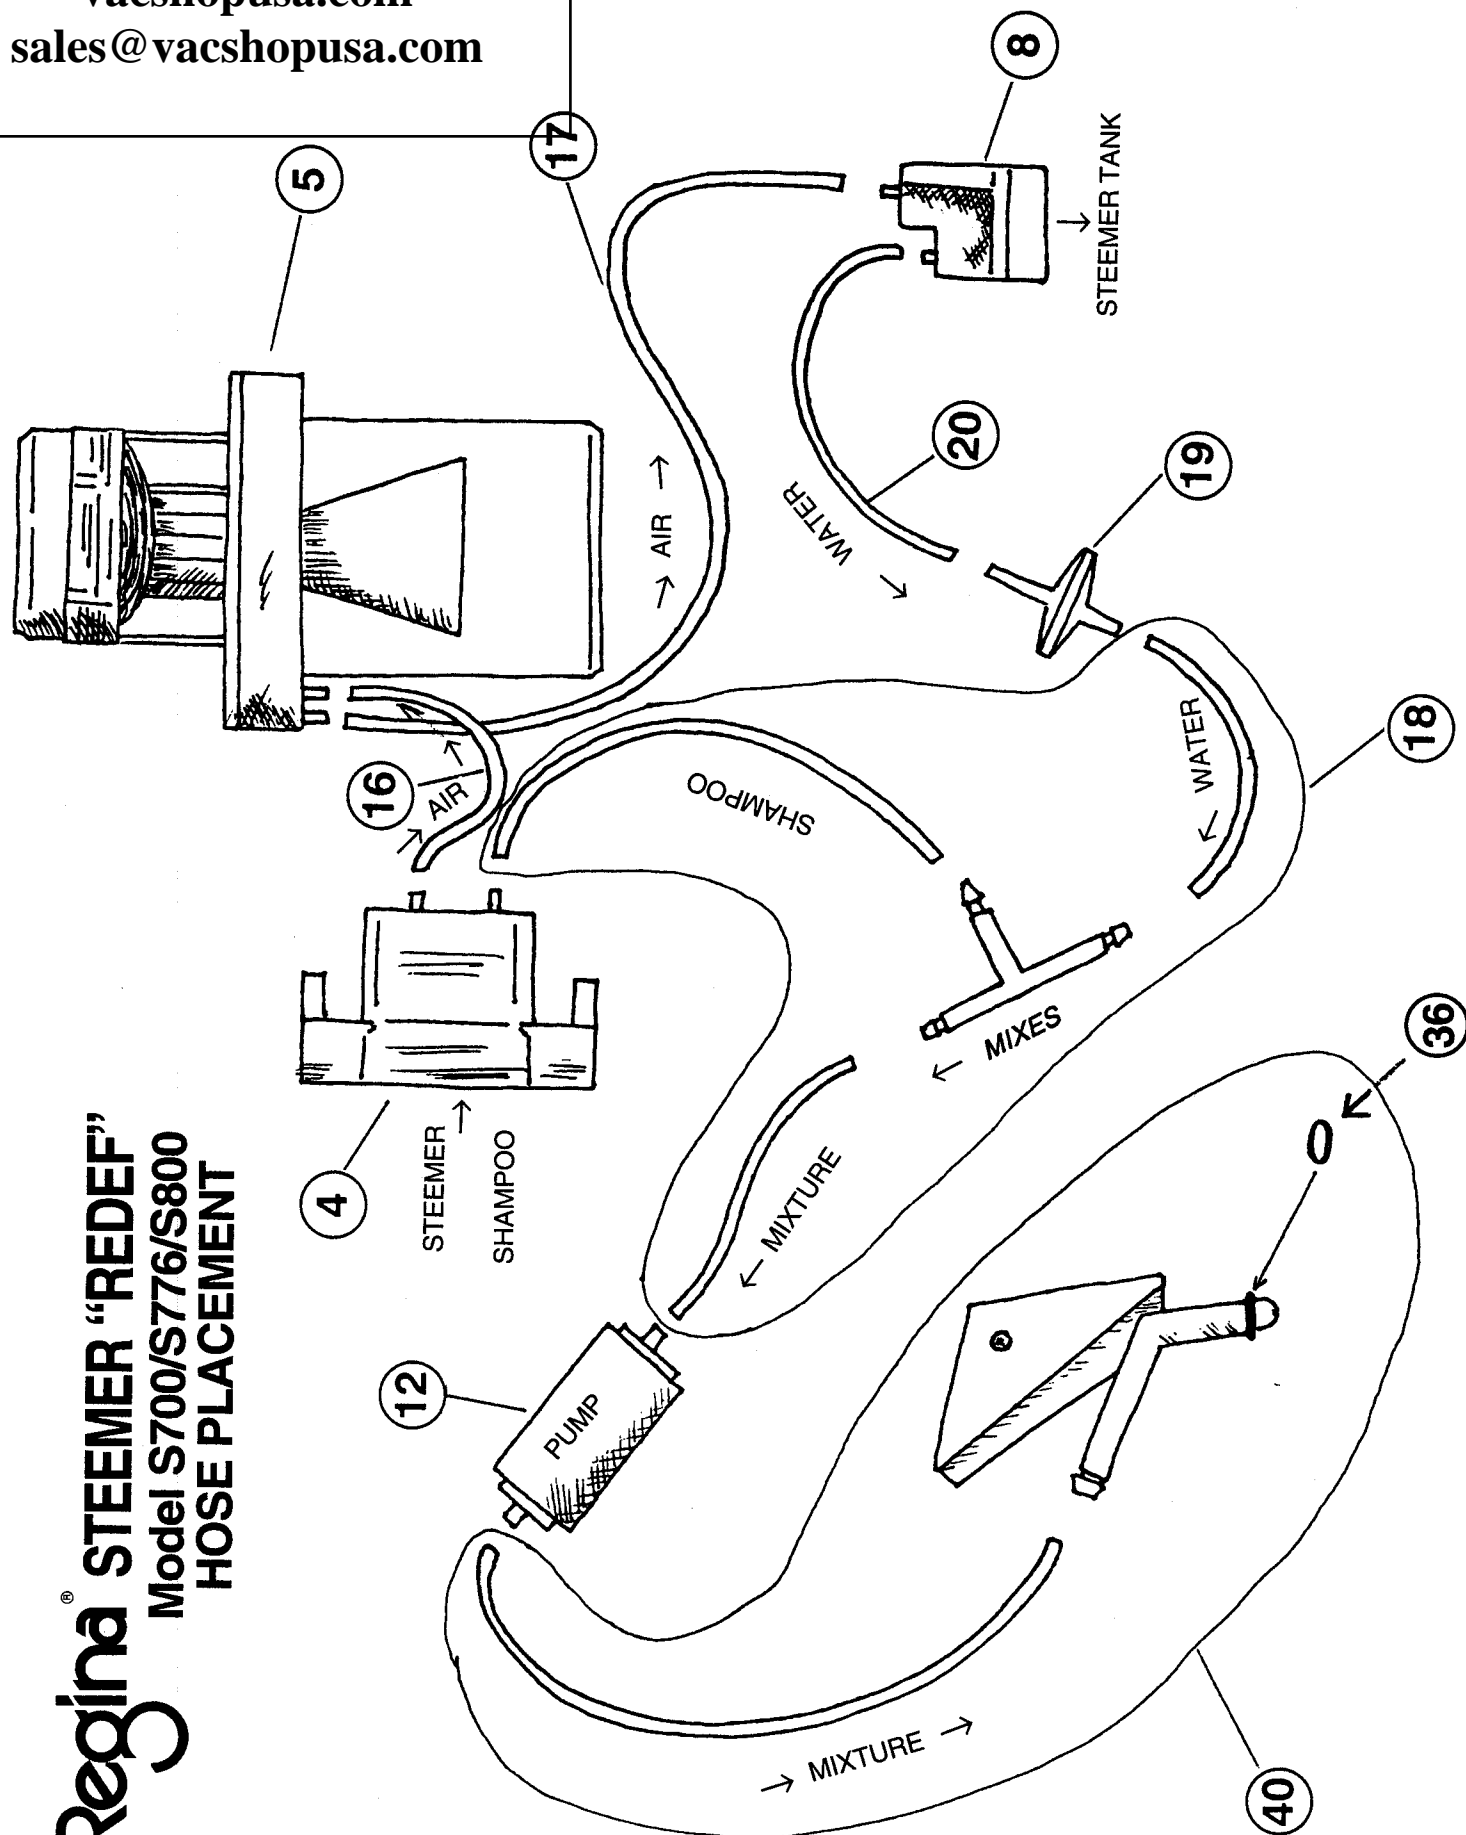

Order parts at Vacsrus.com
For questions Email
parts@vacsrus.com

Regina[®] STEEMER "REDEF" 6.0A

Model S600

(Post 7/15/91 Production)

vacshopusa.com
sales@vacshopusa.com

Regina[®] STEEMER "REDEF"

Model S700/S776/S800
(Post 7/15/91 Production)

vacshopusa.com
sales@vacshopusa.com

Regina® STEEMER "REDEF"

Model S600
HOSE PLACEMENT

vacshopusa.com
sales@vacshopusa.com

Regina® STEEMER "REDEF"

Model S700/S776/S800
HOSE PLACEMENT

vacshopusa.com
sales@vacshopusa.com