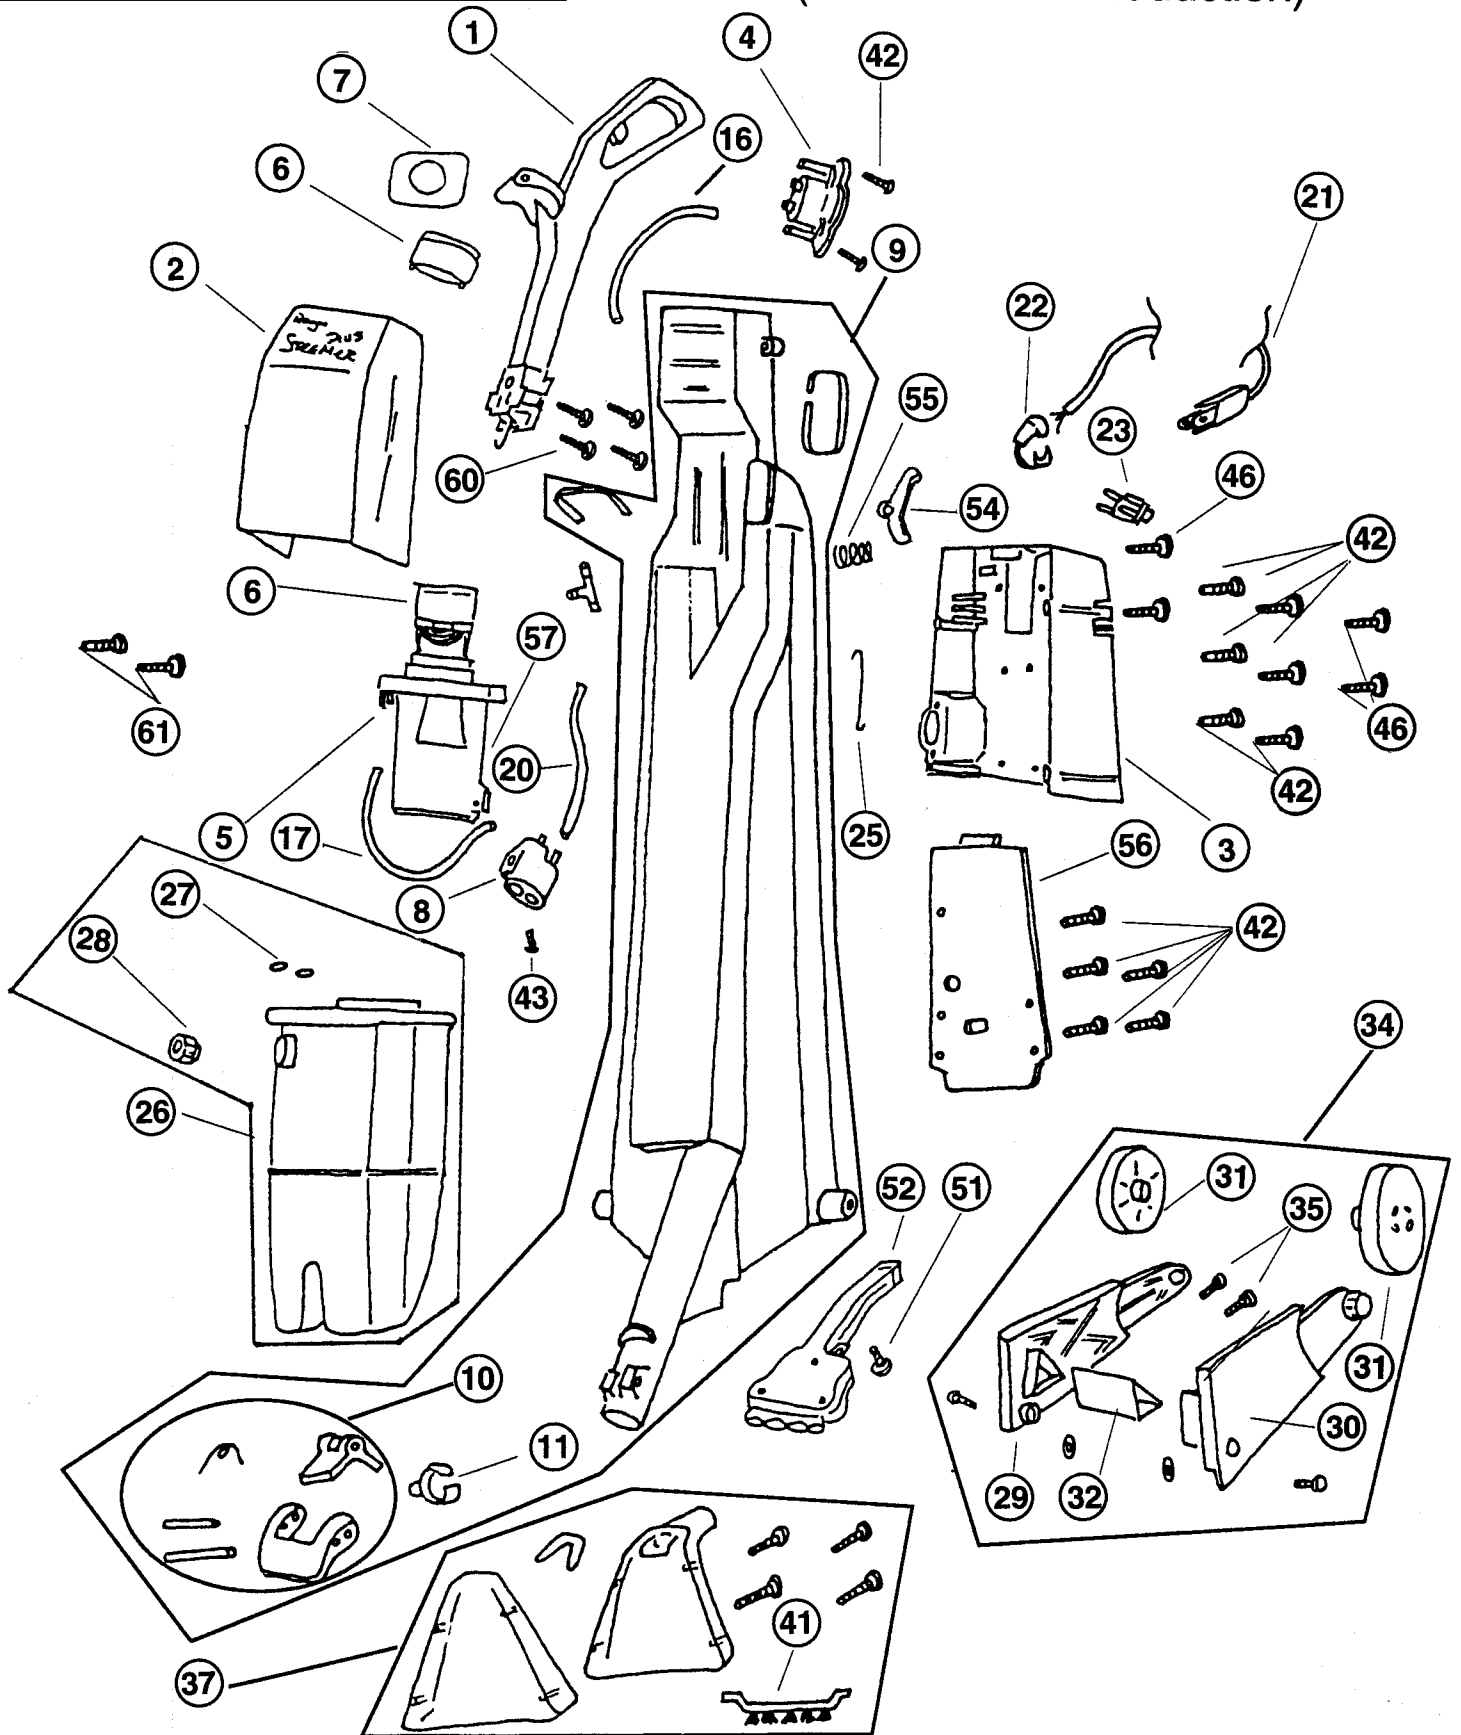

Order parts at Vacsrus.com
For questions Email
parts@vacsrus.com

Regina[®] STEEMER "REDEF" 6.0A

Model S600

(Post 7/15/91 Production)

vacshopusa.com
sales@vacshopusa.com

Regina[®] STEEMER "REDEF"

Model S700/S776/S800
(Post 7/15/91 Production)

vacshopusa.com
sales@vacshopusa.com

Regina® STEEMER "REDEF"

Model S600
HOSE PLACEMENT

vacshopusa.com
sales@vacshopusa.com

Regina® STEEMER "REDEF"

Model S700/S776/S800
HOSE PLACEMENT

vacshopusa.com
sales@vacshopusa.com