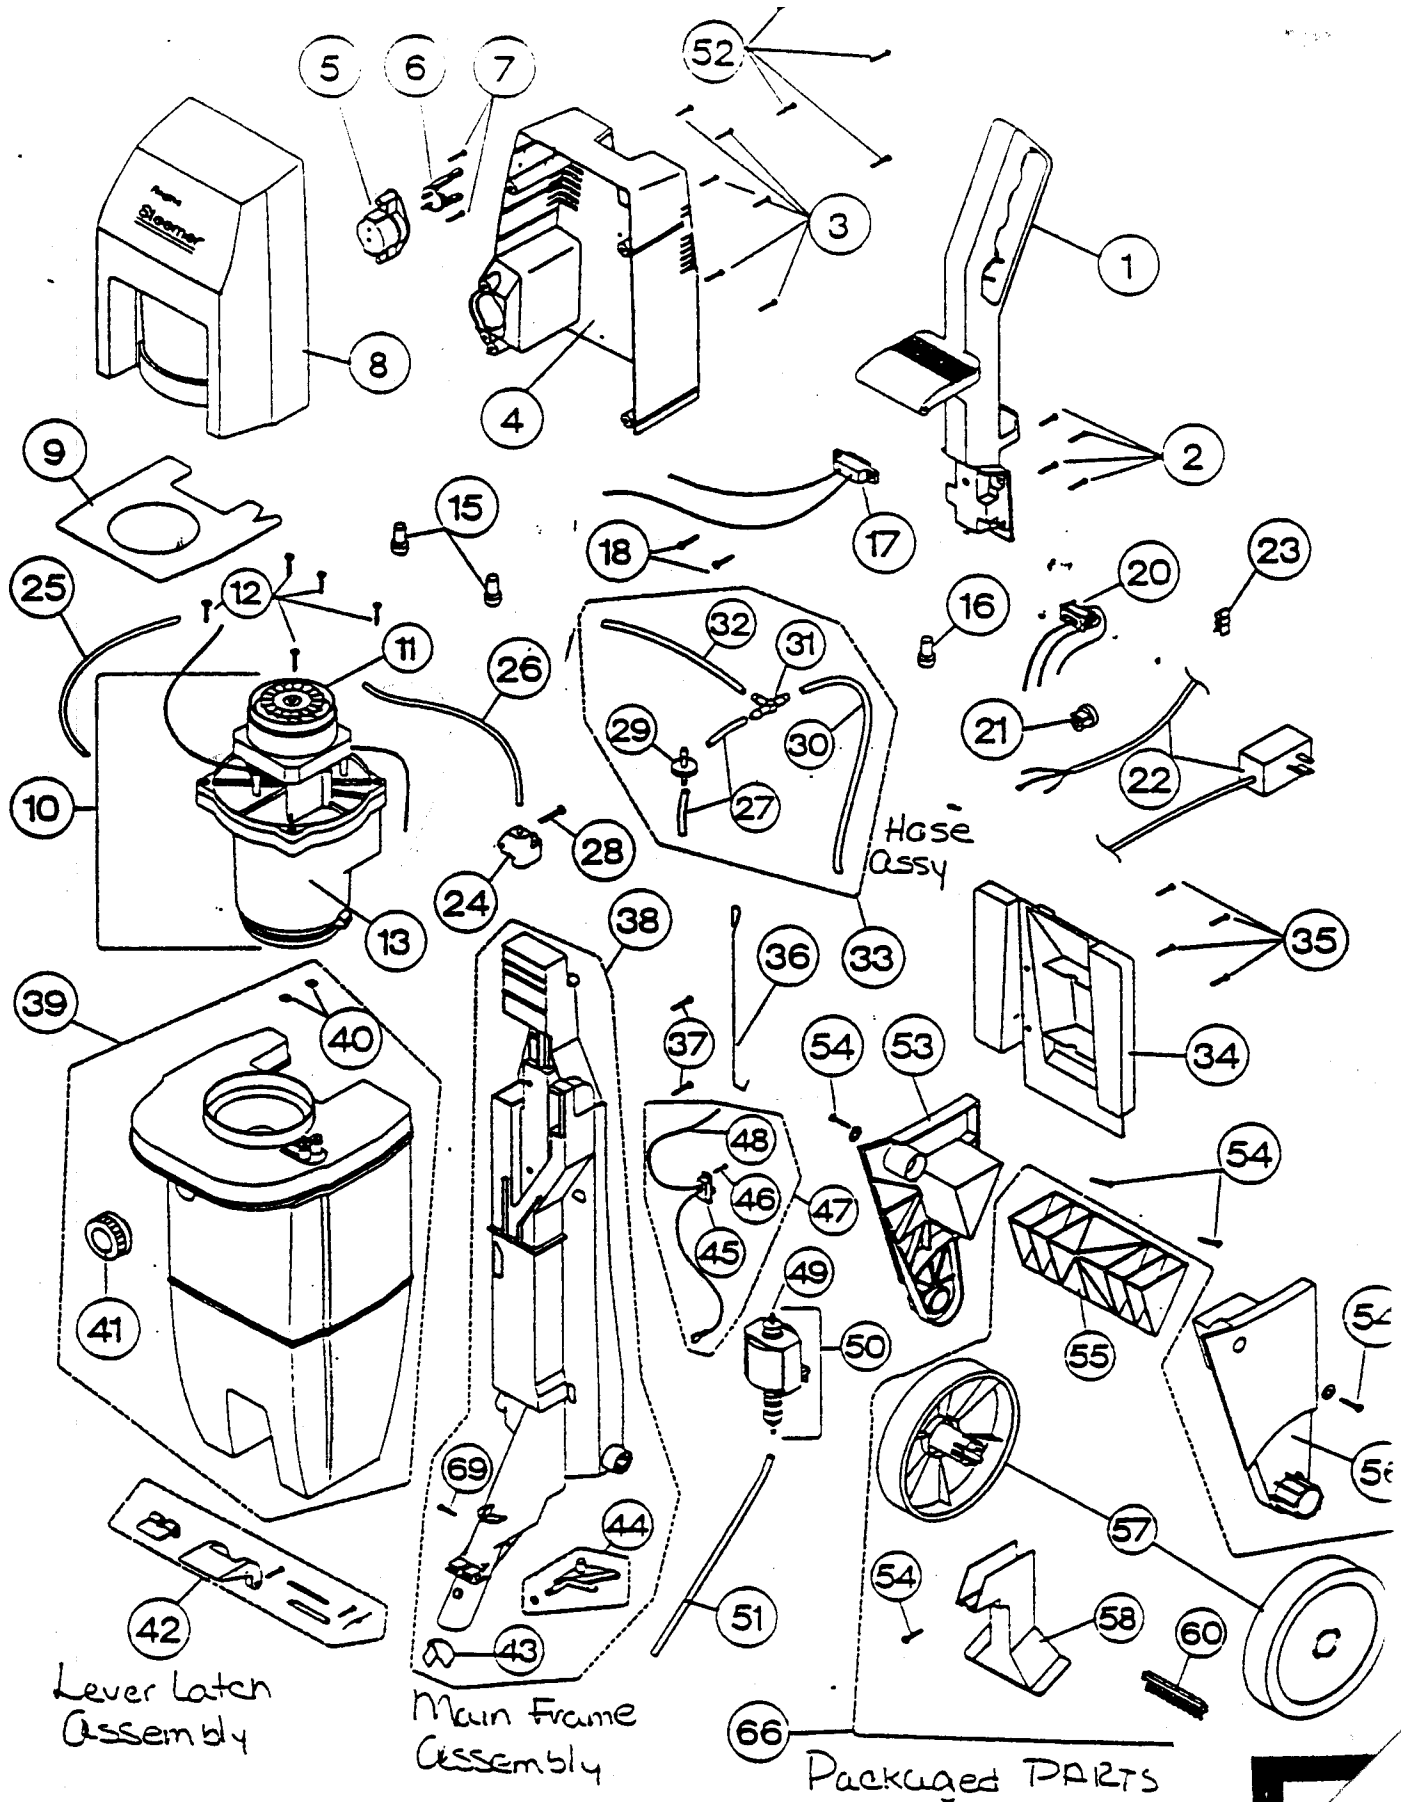

Regina Power Scrubber Models S900, S950, DRS980

REGINA POWERSCRUBBER

MODELS S900, S950, DRS980

<u>ITEM</u>	<u>PART NUMBER</u>	<u>DESCRIPTION</u>	<u>MODEL NUMBER</u>
01	09-52437-02	HANDLE ASSEMBLY	S900, S950, DRS980
02	03-00392-15	SCREW, HANDLE TO MAIN FRAME (4)	S900, S950, DRS980
03	03-00390-15	SCREW, REAR SHIELD TO FRAME (6)	S900, S950, DRS980
04	52416P1-0411	REAR HOUSING	S900
	52416P1-0408	REAR HOUSING	DRS980
	52416P1-0410	REAR HOUSING	S950
05	952109G1	BOTTLE DOCKING ASSEMBLY	S900, S950, DRS980
06	956096G1 Not Avail.	SEAL & RETAINER ASSEMBLY	S900, S950, DRS980
07	03-00390-15	SCREW, BOTTLE DOCKING	S900, S950, DRS980
08	09-52762-01	FRONT HSG. W/TRANSFER	S900
	09-52763-01	FRONT HSG. W/TRANSFER	S950
	09-52771-01	FRONT HSG. W/TRANSFER	DRS980
09	52386P1	MOTOR BAFFLE	S900, S950, DRS980
10	09-52479-01	MOTOR & SEPARATOR ASSY.	S900
	09-52482-02	MOTOR & SEPARATOR ASSY.	S950, DRS980
11	52167P1AQ	MOTOR CAP	S900, S950, DRS980
12	03819	SCREW, MOTOR SEPARATOR ASSY. (5)	S900, S950, DRS980
13	09-52563-01	BODY SEPARATOR	S900, S950, DRS980
→ 14	05369-0029	SEPARATOR GASKET (NOT SHOWN)	S900, S950, DRS980
15	03-00408-01	WIRE BUTT CONNECTOR (LARGE 2)	S900, S950, DRS980
16	03-00432-01	WIRE BUTT CONNECTOR (SMALL 1)	S900, S950, DRS980
→ 17	52611-01	POWERSCRUBBER RECEPTACLE	S900, S950, DRS980
18	03-00413-23	SCREW, RECEPTACLE TO REAR HSG. (2)	S900, S950, DRS980
→ 19	52742-01	RECEPTACLE GASKET (NOT SHOWN)	S900, S950, DRS980
20	52613-01	SWITCH	S900, S950, DRS980
21	03-00393-01	STRAIN RELIEF	S900, S950, DRS980
→ 22	09-52766-01	POWER CORD ASSY. W/ALCI	S900, S950, DRS980
23	52674-01	CORD CLIP	S900, S950, DRS980
24	52432P1-0327	TANK BLOCK	S900, S950, DRS980
25	52024P2	TUBE (INNER) TO DOCKING ASSY.	S900, S950, DRS980
26	52024P3	TUBE (OUTER) TO BLOCK-LONG	S900, S950, DRS980
27	52511-01	TUBE, CHECK VALVE	S900, S950, DRS980
28	03729	SCREW, TANK BLOCK (1)	S900, S950, DRS980
29	52510-01	CHECK VALVE	S900, S950, DRS980
30	52459-01	TUBE T° CONNECTOR TO PUMP	S900, S950, DRS980
31	52436P1	CONNECTOR T°	S900, S950, DRS980
32	52457-01	TUBE, SHAMPOO TO T° CONNECTOR	S900, S950, DRS980
33	09-52768-01	T° CONNECTOR & HOSE ASSY.	S900, S950, DRS980
34	52417-03-0327	PUMP COVER	S900, S950, DRS980
35	03-00390-15	SCREW, PUMP COVER (4)	S900, S950, DRS980
36	52675-01	LOWER CONTROL WIRE	S900, S950, DRS980
37	03754	SCREW, BODY SEPARATOR TO FRAME (2)	S900, S950, DRS980
38	09-52895-01	MAIN FRAME ASSEMBLY	S900, S950, DRS980
39	09-52899-01	TANK ASSEMBLY	S900, S950, DRS980
40	52044P1	PORT SEALS	S900, S950, DRS980
41	52425P1-0327	TANK CAP	S900, S950, DRS980
42	09-52546-02	LEVER LATCH ASSEMBLY	S900, S950, DRS980
43	52427P2-417	LOCKING RING	S900, S950, DRS980
44	09-52769-01	NIPPLE QUICK CONNECT W/O RING	S900, S950, DRS980
45	52631-01	PUMP SWITCH W/ TERMINAL	S900, S950, DRS980
46	03-00413-23	SCREW, PUMP SWITCH (1)	S900, S950, DRS980
47	09-52552-01 Not avail.	PUMP SWITCH PACKAGE	S900, S950, DRS980
48	52630-01	PUMP LEAD ASSEMBLY	S900, S950, DRS980
49	52435P1	PUMP NIPPLE	S900, S950, DRS980