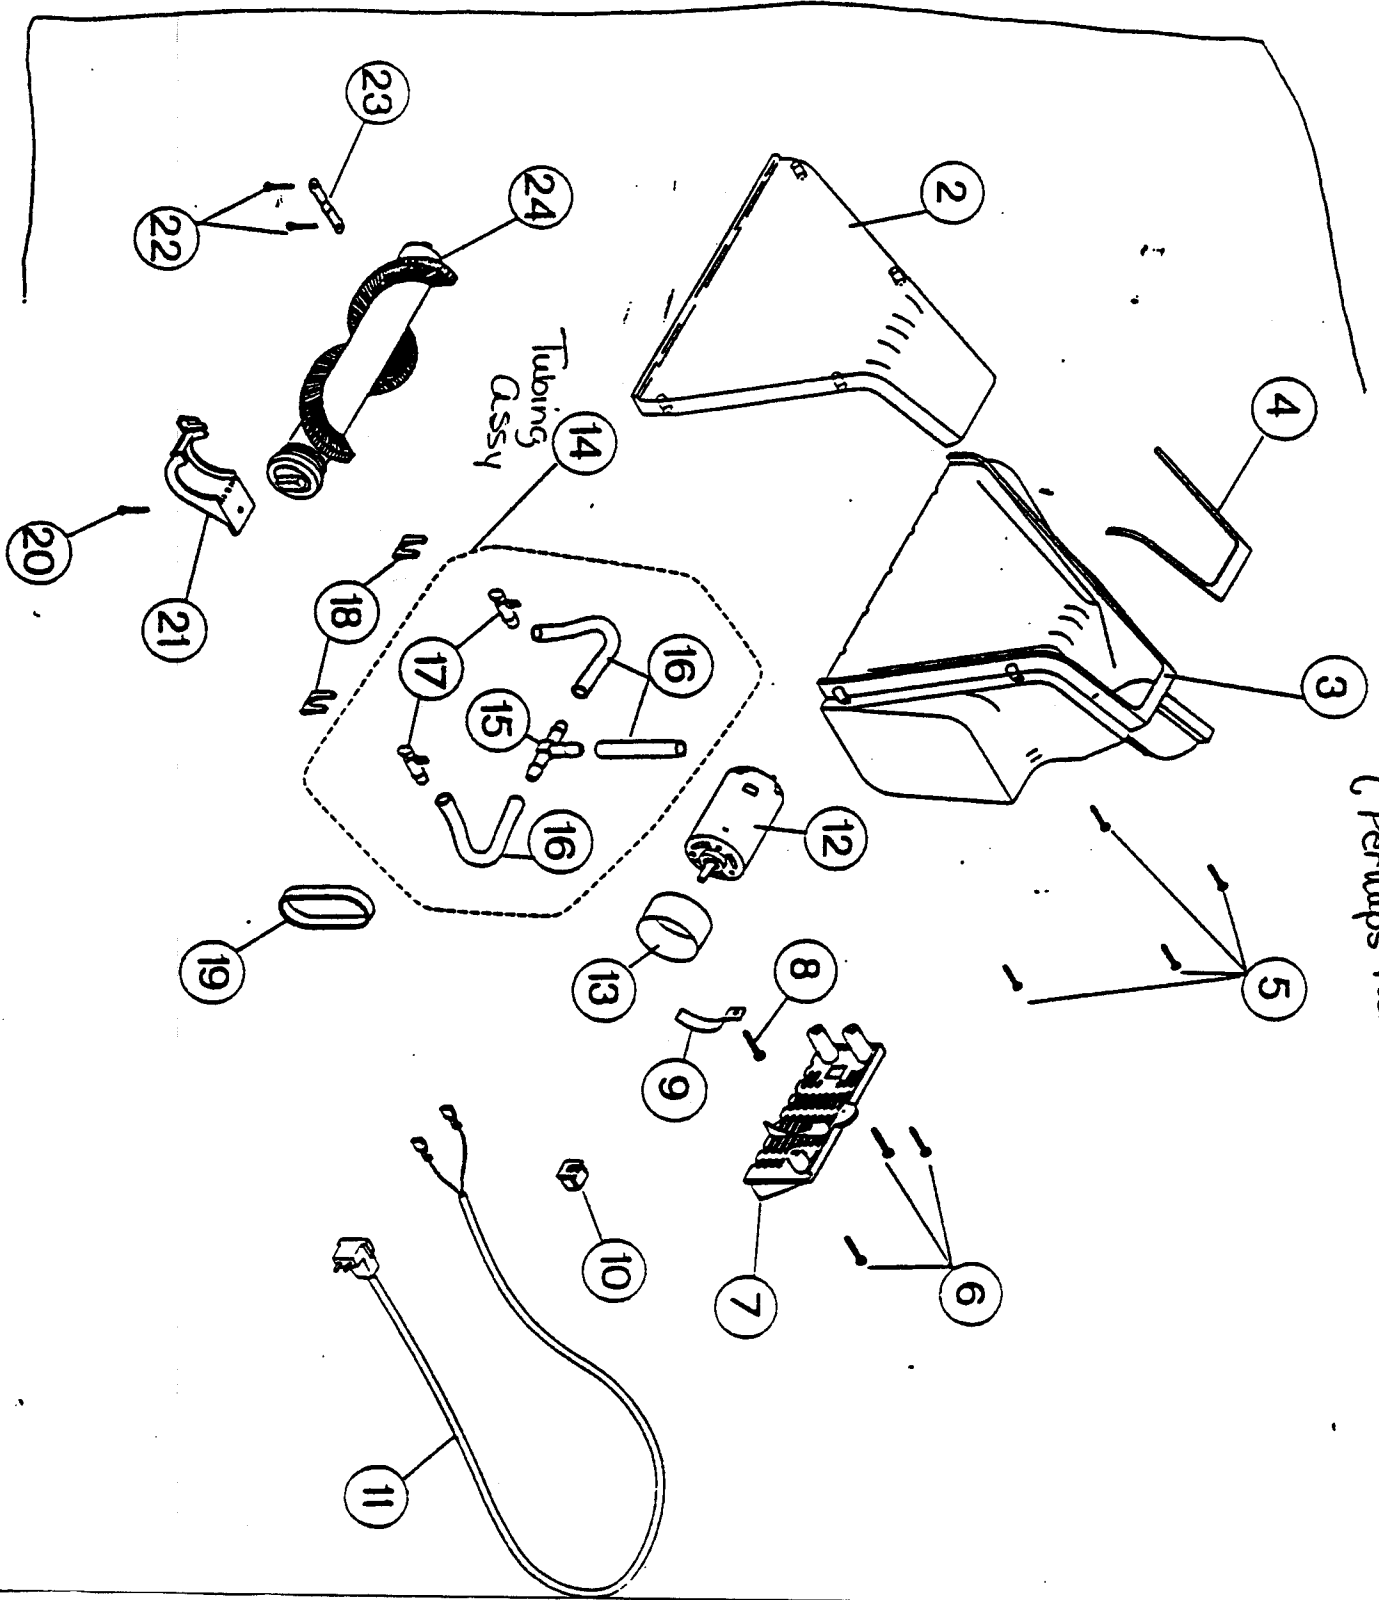

REGINA POWERSCRUBBER

MODELS S900, S950, DRS980

<u>ITEM</u>	<u>PART NUMBER</u>	<u>DESCRIPTION</u>	<u>MODEL NUMBER</u>
01	09-52437-02	HANDLE ASSEMBLY	S900, S950, DRS980
02	03-00392-15	SCREW, HANDLE TO MAIN FRAME (4)	S900, S950, DRS980
03	03-00390-15	SCREW, REAR SHIELD TO FRAME (6)	S900, S950, DRS980
04	52416P1-0411	REAR HOUSING	S900
	52416P1-0408	REAR HOUSING	DRS980
	52416P1-0410	REAR HOUSING	S950
05	952109G1	BOTTLE DOCKING ASSEMBLY	S900, S950, DRS980
06	~~956096G1~~ Not Avail.	SEAL & RETAINER ASSEMBLY	S900, S950, DRS980
07	03-00390-15	SCREW, BOTTLE DOCKING	S900, S950, DRS980
08	09-52762-01	FRONT HSG. W/TRANSFER	S900
	09-52763-01	FRONT HSG. W/TRANSFER	S950
	09-52771-01	FRONT HSG. W/TRANSFER	DRS980
09	52386P1	MOTOR BAFFLE	S900, S950, DRS980
10	09-52479-01	MOTOR & SEPARATOR ASSY.	S900
	09-52482-02	MOTOR & SEPARATOR ASSY.	S950, DRS980
11	52167P1AQ	MOTOR CAP	S900, S950, DRS980
12	03819	SCREW, MOTOR SEPARATOR ASSY. (5)	S900, S950, DRS980
13	09-52563-01	BODY SEPARATOR	S900, S950, DRS980
→ 14	05369-0029	SEPARATOR GASKET (NOT SHOWN)	S900, S950, DRS980
15	03-00408-01	WIRE BUTT CONNECTOR (LARGE 2)	S900, S950, DRS980
16	03-00432-01	WIRE BUTT CONNECTOR (SMALL 1)	S900, S950, DRS980
→ 17	52611-01	POWERSCRUBBER RECEPTACLE	S900, S950, DRS980
18	03-00413-23	SCREW, RECEPTACLE TO REAR HSG. (2)	S900, S950, DRS980
→ 19	52742-01	RECEPTACLE GASKET (NOT SHOWN)	S900, S950, DRS980
20	52613-01	SWITCH	S900, S950, DRS980
21	03-00393-01	STRAIN RELIEF	S900, S950, DRS980
→ 22	09-52766-01	POWER CORD ASSY. W/ALCI	S900, S950, DRS980
23	52674-01	CORD CLIP	S900, S950, DRS980
24	52432P1-0327	TANK BLOCK	S900, S950, DRS980
25	52024P2	TUBE (INNER) TO DOCKING ASSY.	S900, S950, DRS980
26	52024P3	TUBE (OUTER) TO BLOCK-LONG	S900, S950, DRS980
27	52511-01	TUBE, CHECK VALVE	S900, S950, DRS980
28	03729	SCREW, TANK BLOCK (1)	S900, S950, DRS980
29	52510-01	CHECK VALVE	S900, S950, DRS980
30	52459-01	TUBE T° CONNECTOR TO PUMP	S900, S950, DRS980
31	52436P1	CONNECTOR T°	S900, S950, DRS980
32	52457-01	TUBE, SHAMPOO TO T° CONNECTOR	S900, S950, DRS980
33	09-52768-01	T° CONNECTOR & HOSE ASSY.	S900, S950, DRS980
34	52417-03-0327	PUMP COVER	S900, S950, DRS980
35	03-00390-15	SCREW, PUMP COVER (4)	S900, S950, DRS980
36	52675-01	LOWER CONTROL WIRE	S900, S950, DRS980
37	03754	SCREW, BODY SEPARATOR TO FRAME (2)	S900, S950, DRS980
38	09-52895-01	MAIN FRAME ASSEMBLY	S900, S950, DRS980
39	09-52899-01	TANK ASSEMBLY	S900, S950, DRS980
40	52044P1	PORT SEALS	S900, S950, DRS980
41	52425P1-0327	TANK CAP	S900, S950, DRS980
42	09-52546-02	LEVER LATCH ASSEMBLY	S900, S950, DRS980
43	52427P2-417	LOCKING RING	S900, S950, DRS980
44	09-52769-01	NIPPLE QUICK CONNECT W/O RING	S900, S950, DRS980
45	52631-01	PUMP SWITCH W/ TERMINAL	S900, S950, DRS980
46	03-00413-23	SCREW, PUMP SWITCH (1)	S900, S950, DRS980
47	09-52552-01 Not avail.	PUMP SWITCH PACKAGE	S900, S950, DRS980
48	52630-01	PUMP LEAD ASSEMBLY	S900, S950, DRS980
49	52435P1	PUMP NIPPLE	S900, S950, DRS980

Original Lower Cannon Model
Models S900, S950, DRS98D

(Perhaps Turn to 2 1/2 x 11)

Power
Nozzle
Assembly