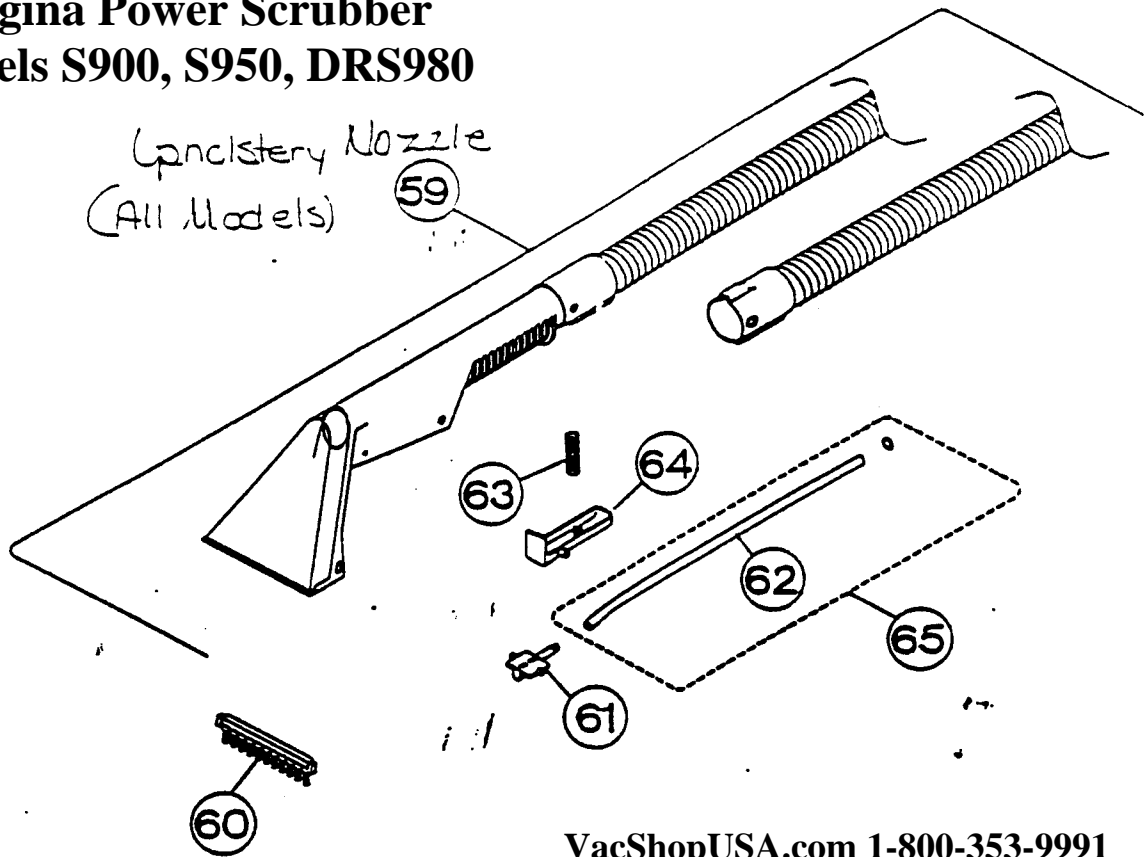

Regina Power Scrubber Models S900, S950, DRS980

Lyndistery Nozzle
(All Models)

VacShopUSA.com 1-800-353-9991
E-Mail: Sales@VacShopUSA.com

REGINA POWERSCRUBBER NOZZLE ASSEMBLY

MODELS S900, S950, DRS980

<u>ITEM</u>	<u>PART NUMBER</u>	<u>DESCRIPTION</u>	<u>MODEL NUMBER</u>
01	09-52698-02	FLOOR NOZZLE ASSEMBLY	S900, S950, DRS980
02	09-52727-01	NOZZLE COVER W/HOT STAMP	S900, S950, DRS980
03	09-52728-01	NOZZLE, REAR BODY W/SPRAY TIP	S900, S950, DRS980
04	52738-01	NOZZLE GASKET	S900, S950, DRS980
05	03-00413-23	SCREW, TOP COVER TO NOZZLE BODY (4)	S900, S950, DRS980
06	03754	SCREW, MOTOR COVER (3)	S900, S950, DRS980
07	52602-01-0327	MOTOR COVER	S900, S950, DRS980
08	03754	SCREW, MOTOR CLAMP (1)	S900, S950, DRS980
09	26626-01	MOTOR CLAMP	S900, S950, DRS980
10	03-00414-01	STRAIN RELIEF	S900, S950, DRS980
11	52610-01	POWERSCRUBBER PLUG	S900, S950, DRS980
12	52609-01	POWERSCRUBBER MOTOR	S900, S950, DRS980
13	52741-01	MOTOR INSULATION, ROUND	S900, S950, DRS980
14	09-52770-01	POWERSCRUBBER CONN. "T" & TUBING ASSY.	S900, S950, DRS980
15	52714-01	CONNECTOR "T"	S900, S950, DRS980
16	52606-01	POWERSCRUBBING TUBING	S900, S950, DRS980
17	52605-01-0327	POWERSCRUBBER SPRAY TIP	S900, S950, DRS980
18	52614-01	SPRAY TIP CLIP	S900, S950, DRS980
19	26610-01	BELT	S900, S950, DRS980
20	03-00410-23	SCREW, BELT COVER (1)	S900, S950, DRS980
21	52601-01-0327	BELT COVER	S900, S950, DRS980
22	03-00410-23	SCREW, DOWEL CLAMP (2)	S900, S950, DRS980
23	52603-01	DOWEL CLAMP	S900, S950, DRS980
24	52608-02	DOWEL BRUSH	S900, S950, DRS980

03-00424-01 Hose clamp

ALL PARTS ARE NEW EXCEPT SCREWS.