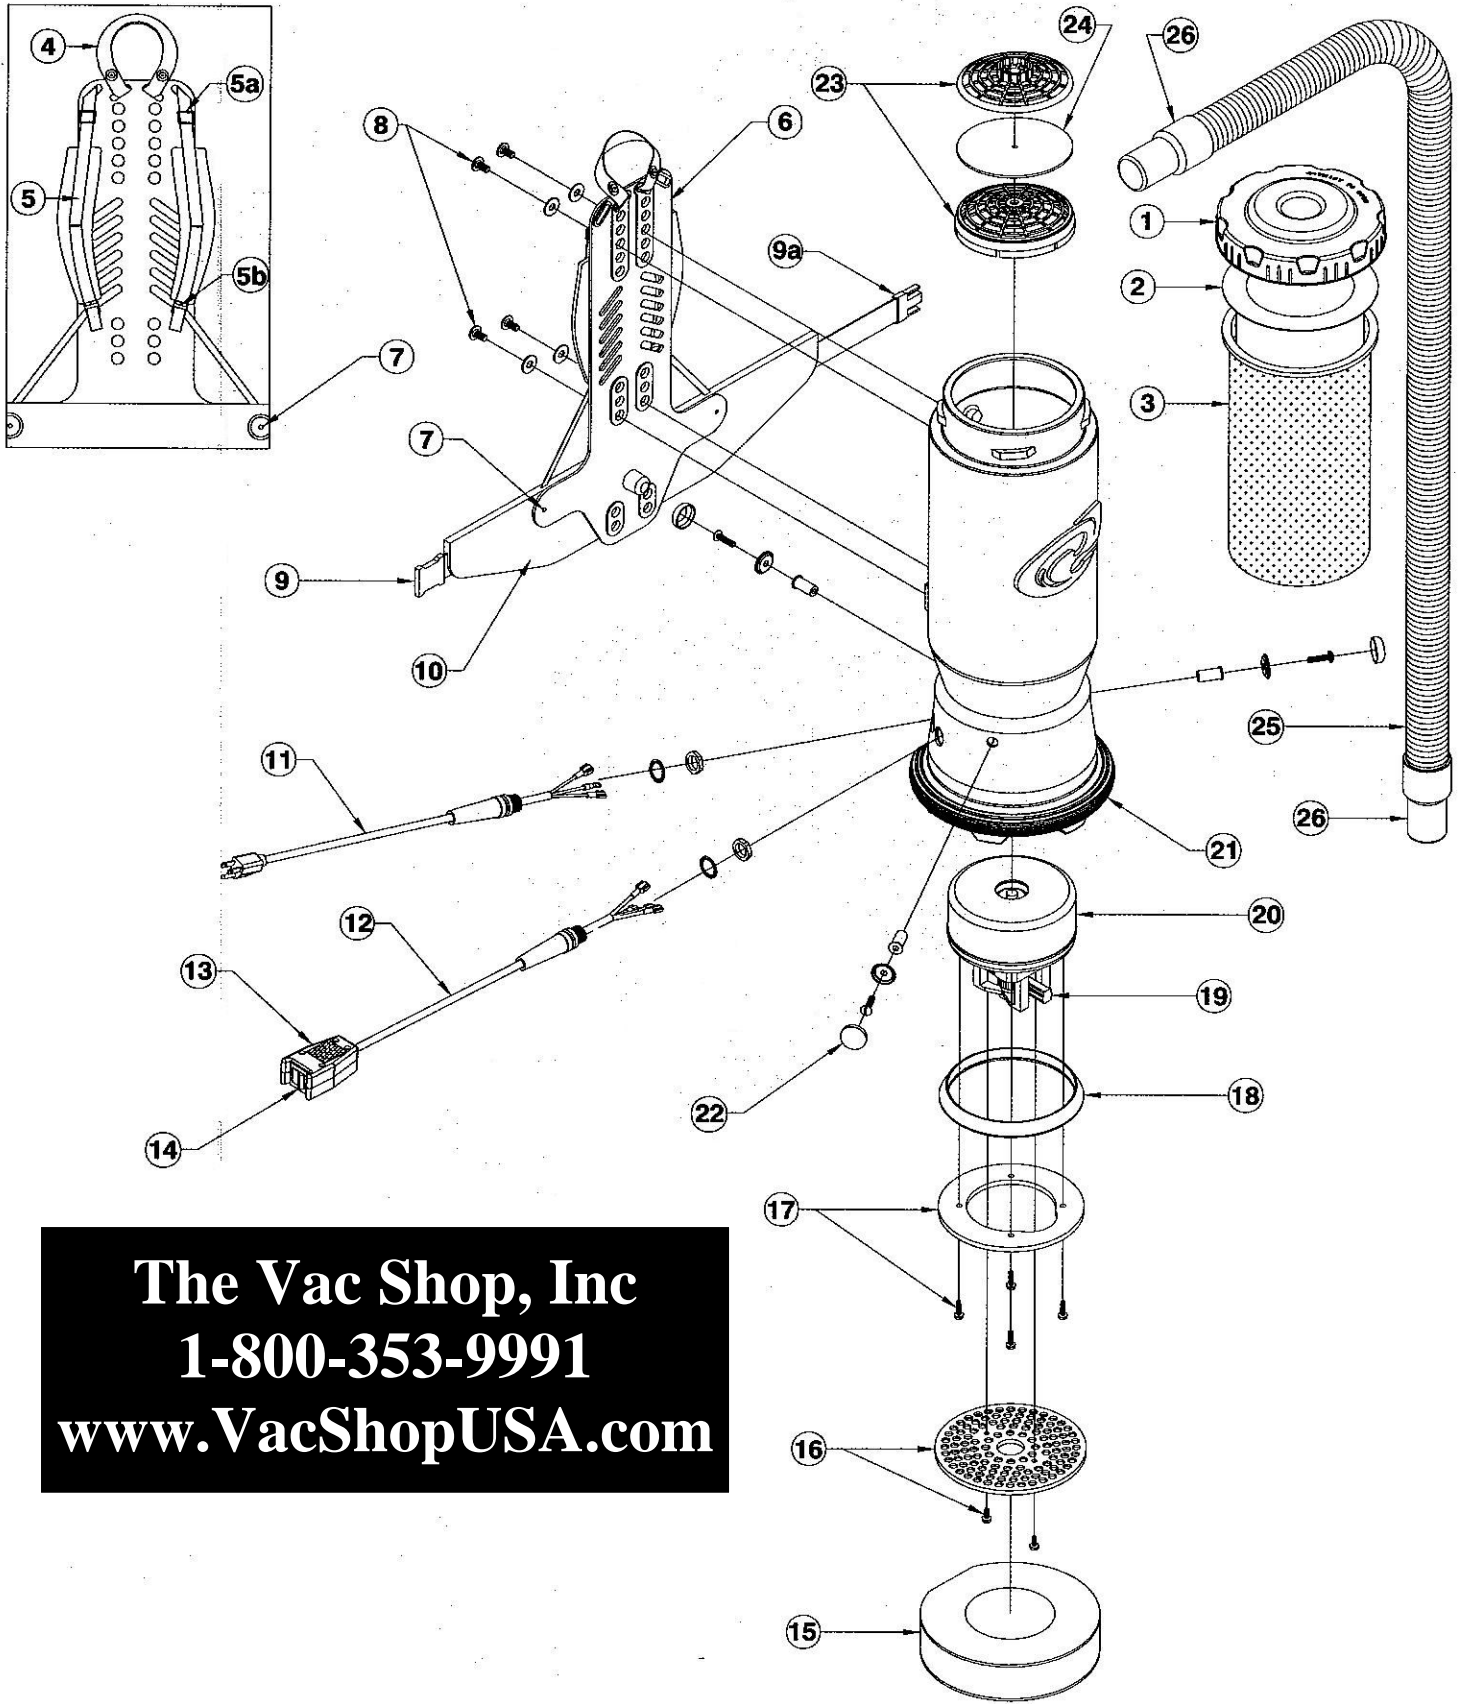

# ProVac

**The Vac Shop, Inc**  
**1-800-353-9991**  
**www.VacShopUSA.com**

	ITEM #		QUANTITY
1	101935	Twist Cap (Green)	1 each
2	101886	6 qt. Reusable Intercept Micro Filter	10/pack
	101887	6 qt. Reusable Intercept Micro Filter	5/pack
3	100564	6 qt. Micro Cloth Filter	1 each
4	101737	Carry Handle w/ Rivet and Washer Set	1 set
5	100356	Shoulder Straps	1 set
5a	100358	Shoulder Strap Plastic Adjustment Buckle (Top)	1 each
5b	100357	Shoulder Strap Plastic Adjustment Buckle (Bottom)	1 each
6	101368	Backplate (Black) w/ Barrel Nut Connection Set	1 each
7	100375	Barrel Nut Connection Set for Backplate (Replacement)	1 set
8	100716	Backplate (Black) Connection Set: 4 Bolts w/ Lock Washers	1 set
9	100363	Waist Belt Keeper	1 each
9a	100364	Waist Belt Latch	1 each
10	100359	Waist Belt	1 each
	100354	Strap Assembly Complete (5,5a,5b,9,9a,10)	1 set
	100631	Backplate (Black) System Complete (4,5,5a,5b,6,7,8,9,9a,10)	1 set
11	100641	Power Cord (18" 16/3) Assembly Complete w/ Strain Relief	1 set
12	101610	Switch Cord Assembly Complete w/ Switch and Box	1 set
	101714	Switch Cord w/ Crimps	1 each
13	101472	Switch Box w/ Velcro® and Screws	1 set
14	100743	Double Pole On/Off Switch	1 each
15	100698	Sound Muffler	1 each
16	100352	Plastic Air Diffuser w/ Connection Screw Set: 2 Screws	1 set
17	100335	Motor Compression Ring w/ Connection Screws	1 set
	100378	Compression Ring Connection Screws: 4 Screws	1 set
18	100014	Tetraseal	1 each
19	100424	Carbon Brush Set for 928 Watt Motor	1 set
20	100422	928 Watt Motor/Fan (120 V) w/ Crimps	1 each
	100420	928 Watt Motor/Fan (220 V) w/ Crimps	1 each
	100379	Motor Ground Connection and Wire Clamp Set: Wire Clamp and Ground Crimp w/ Connection Screws	1 set
	100380	Motor Crimp Set: 5 Female, 3 Male, and a Ground Crimp Connector	1 set
21	100586	Bottom Bumper	1 each
22	100368	Motor Mounting System Set: 3 Well Nuts, 3 Bolts, 3 Washers, and 3 Covers	1 set
23	100030	Dome Filter w/Foam Media	1 set
24	100343	Foam Filter Media for Dome Filter	1 each
	101220	High Filtration Disc (optional)	2/pack
25	100505	Static-dissipating Hose (Black) w/ Cuffs 1½"	1 each
26	100694	Replacement Swivel Cuff (Black) 1½"	1 each
	101678	50' Extension Cord (Not Shown)	1 each