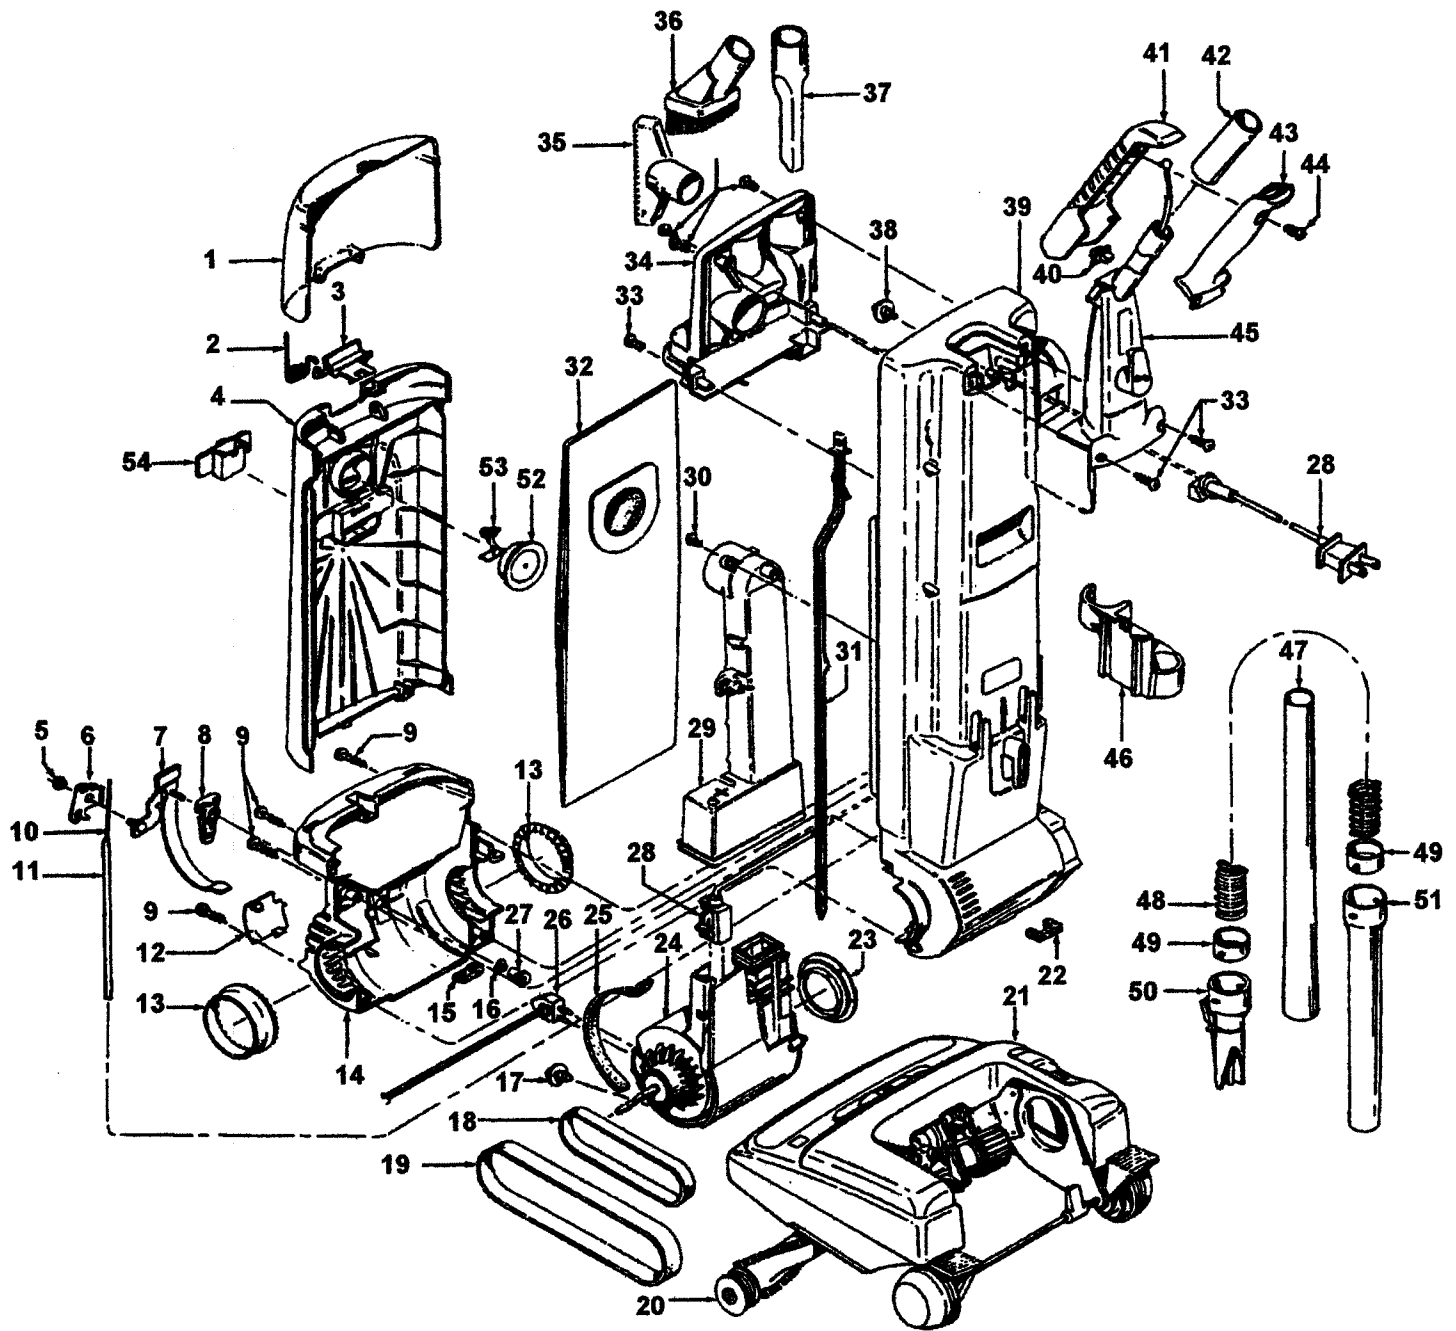

Power Drive - Bag Housing Models U6311-930, U6317-930, U6318-930 U6323-930,
U6329-93

Auto Drive - Bag Housing Model U6319-930
TurboPOWER 6000 - Bag Housing Model U6321-930

800-353-9991 VacshopUSA.com
e-mail vacsrus@VacshopUSA.com

Power Drive - Bag Housing Models U6311-930, U6317-930, U6318-930 U6323-930,
U6329-93

Auto Drive - Bag Housing Model U6319-930

TurboPOWER 6000 - Bag Housing Model U6321-930

1	37257171		Tool Door - AAN
2	38355008		Torsion Spring - FW
3	36151013		Latch - Bag Door - ABE
4	N/A		Bag Housing Door- ABR (U6311-930) (Incl. It. 2,3) (Use 37257223)
	37257197		Bag Housing Door - AAY (U6317-930) (incl. It. 2,3)
	37257195		Bag Housing Door- ABB (U6323-930) (incl. 2, 3, 54)
	37257196		Bag Housing Door - MB (U6329-930) (Incl. It. 2, 3, 54)
	37257201		Bag Housing Door - MB (U6319-930) (Incl. It. 2, 3, 4, 54)
	37257053		Bag Housing Door - AG (U6321-930) (Incl. It. 2, 3, 54)
	37257223		Bag Housing Door - AG (U6318-930) (Incl. It. 2, 3, 54)
5	21641558	*	Hex Nut - AAX
6	36131088		Cable Retainer Bracket - AY
7	43143045		Actuator Bar Assem. - AG
8	38511027		Pivot Bearing - AG
9	21447230	*	Screw - Self Tapping - FW (4)
10	43211009		Control Cable
11	66661203		Control Cable Tube - AG
12	37196006		Actuator Access Cover - ABE
13	38511002		Bearing - B2 (2)
14	37195103		Motor Cover - ABE (incl. It. 7, 8, 15, 16, 27)
15	38781042		Motor Cover Seal
16	19555-	*	Spring Washer
17	23187200		Tapping Screw and Washer Assem.
18	160147AG		Power Drive Belt
19	38528008		Agitator belt
20	48414013		Agitator Assembly Complete (P.- 282)
21			Agitator Housing - (See Detail)
22	38781041		Bag Housing Seal
23	38784012	+	Fan Chamber Seal - AG
24	43576102		Motor Assembly Complete (P.- 297)
25	34123043		Motor End Cap Seal
26	46328002		Dirt Finder Lead Assem.
27	33423007		Nut - Special
28	46388027		Attachment Cord AG - 35
29	38656029		Dirt Duct
30	21447003	*	Screw - Self Tapping - AY
31	38458039		Switch Rod
32	4010075Z		Throw - Away Bag (3 - Pak)
33	21447072	*	Screw - Self Tapping (6)
34	36433106		Tool Holder - ABE
35	38614036		Furniture Nozzle - ABR
	38614029		Furniture Nozzle - AG
36	43414146		Dusting Brush - ABR
	43414145		Dusting Brush - AG
37	38617026		Crevice Tool - ABR
	38617024		Crevice Tool - AG
38	23149001		Tapping Screw and Washer Assem.
39	37255014	+	Bag Housing (incl. It. 46)
40	36142002		Drive Control Pin - ABN
41	39458045		Handle Grip - Upper - ABE (Incl. t. 40)
42	31754002		Handle Sleeve
43	39458010		Handle Grip - Lower Half - ABE
44	21447041	*	Screw - Self Tapping
45	39466008		Upper Handle - ABE
46	36433103		Lower Hose Support - ABE
47	38634078		Extension Tube - AG
48	43434096		Cleaning Tool Hose - ABX (Incl. It. 49, 50, 51)
49	36116013		Hose Connector Collar - AG (2)
50	38638058		Hose Connector - AG
51	32286025		Hose Adapter - Long - AG
52	38733002		Bag Check Diaphragm (U6323-930) (U6329-930)
53	51151004		Indicator Flag - BZ (U6323-930) (U6329-930)
54	35111004		Scent Tablet Drawer - AG U6319-930) (U6321-930, U6323-930, U6329-930)

800-353-9991 VacshopUSA.com