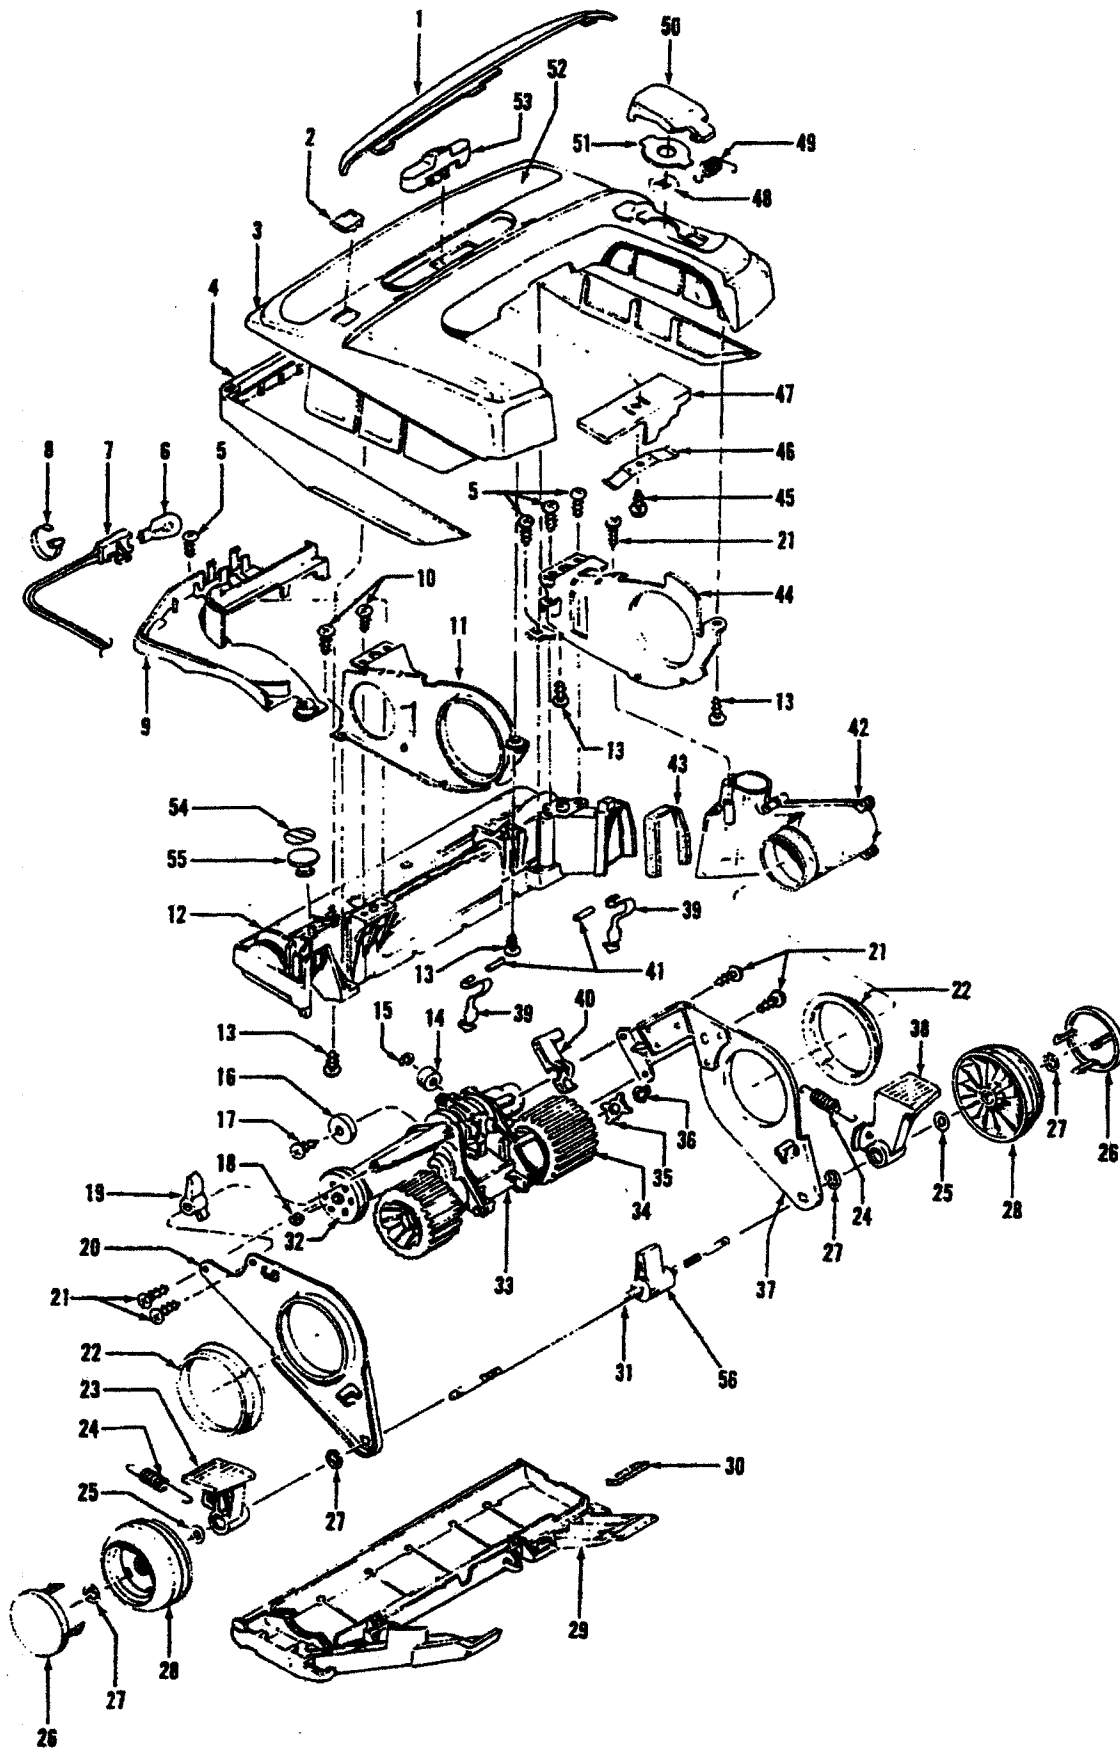

Power Drive - Agitator Housing Models U6311-930, U6317-930, U6318-930, U6323-930,
U6329-930 Dirt Finder w/Power Drive - Agitator Housing Model U6331-93
Auto Drive - Agitator Housing Model U6319-930 TurboPOWER 6000 - Agitator Housing
Model U6321-93
TurboPOWER 7000 - Agitator Housing Model U6335-930

800-353-9991 VacshopUSA.com