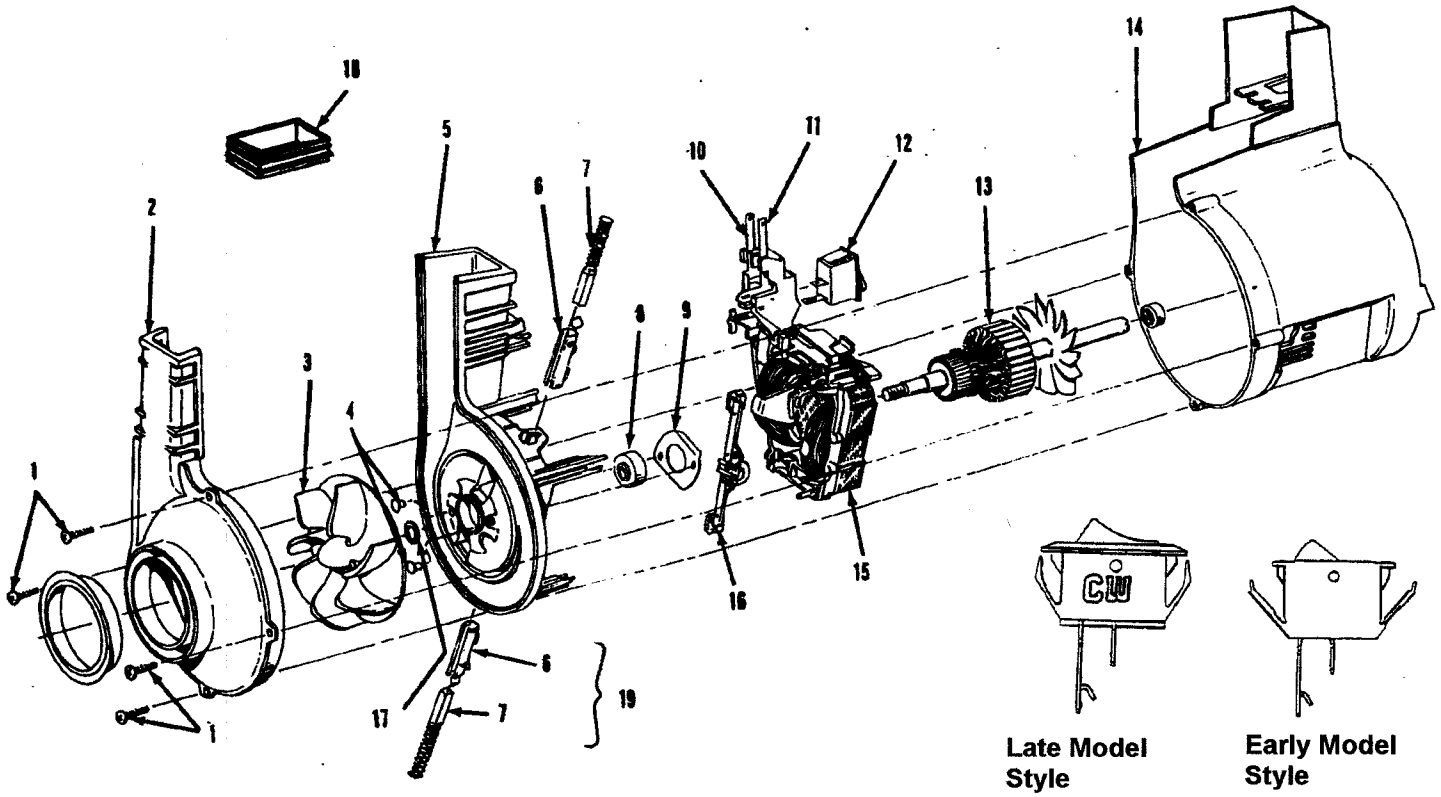

VacShopUSA.com 1-800-353-9991 E-Mail: Sales@VacShopUSA.com

	43576142		Motor Assembly Complete
	43576181		Motor Assembly Complete
1	214793DA		Screw-Self Tapping (4)
2	38736033		Fan Chamber
3	38755030		Fan
4	N/A		Rivet - Semi Tubular (2)
5	N/A		Motor Housing Assem.
6	N/A		Motor Brush Holder (2)
7	N/A		Motor Brush Assem. (2)
8	N/A		Bearing
9	N/A		Bearing Retainer
10	36914004		Switch Bus Bar
11	39116005	+	Attachment Terminal
12	28218043		Switch Assem. - Early Models (Prior to 5/96)
	28161062		Switch Assem. - Late Models (After 5/96)
13	N/A		Armature/Bearing Assem.
14	37194034		Motor End Cap Assem. - MW
15	N/A		Field Assem.
16	N/A		Lamp Holder Assem.
17	21312793	*	Washer
18	38783020		Duct Seal
19	41311016		Motor Brush Holder Assem.

ITEMS NOT ILLUSTRATED

38781013	Duct Seal
54821001	Tape (Roll)

VacShopUSA.com 1-800-353-9991 E-Mail: Sales@VacShopUSA.com