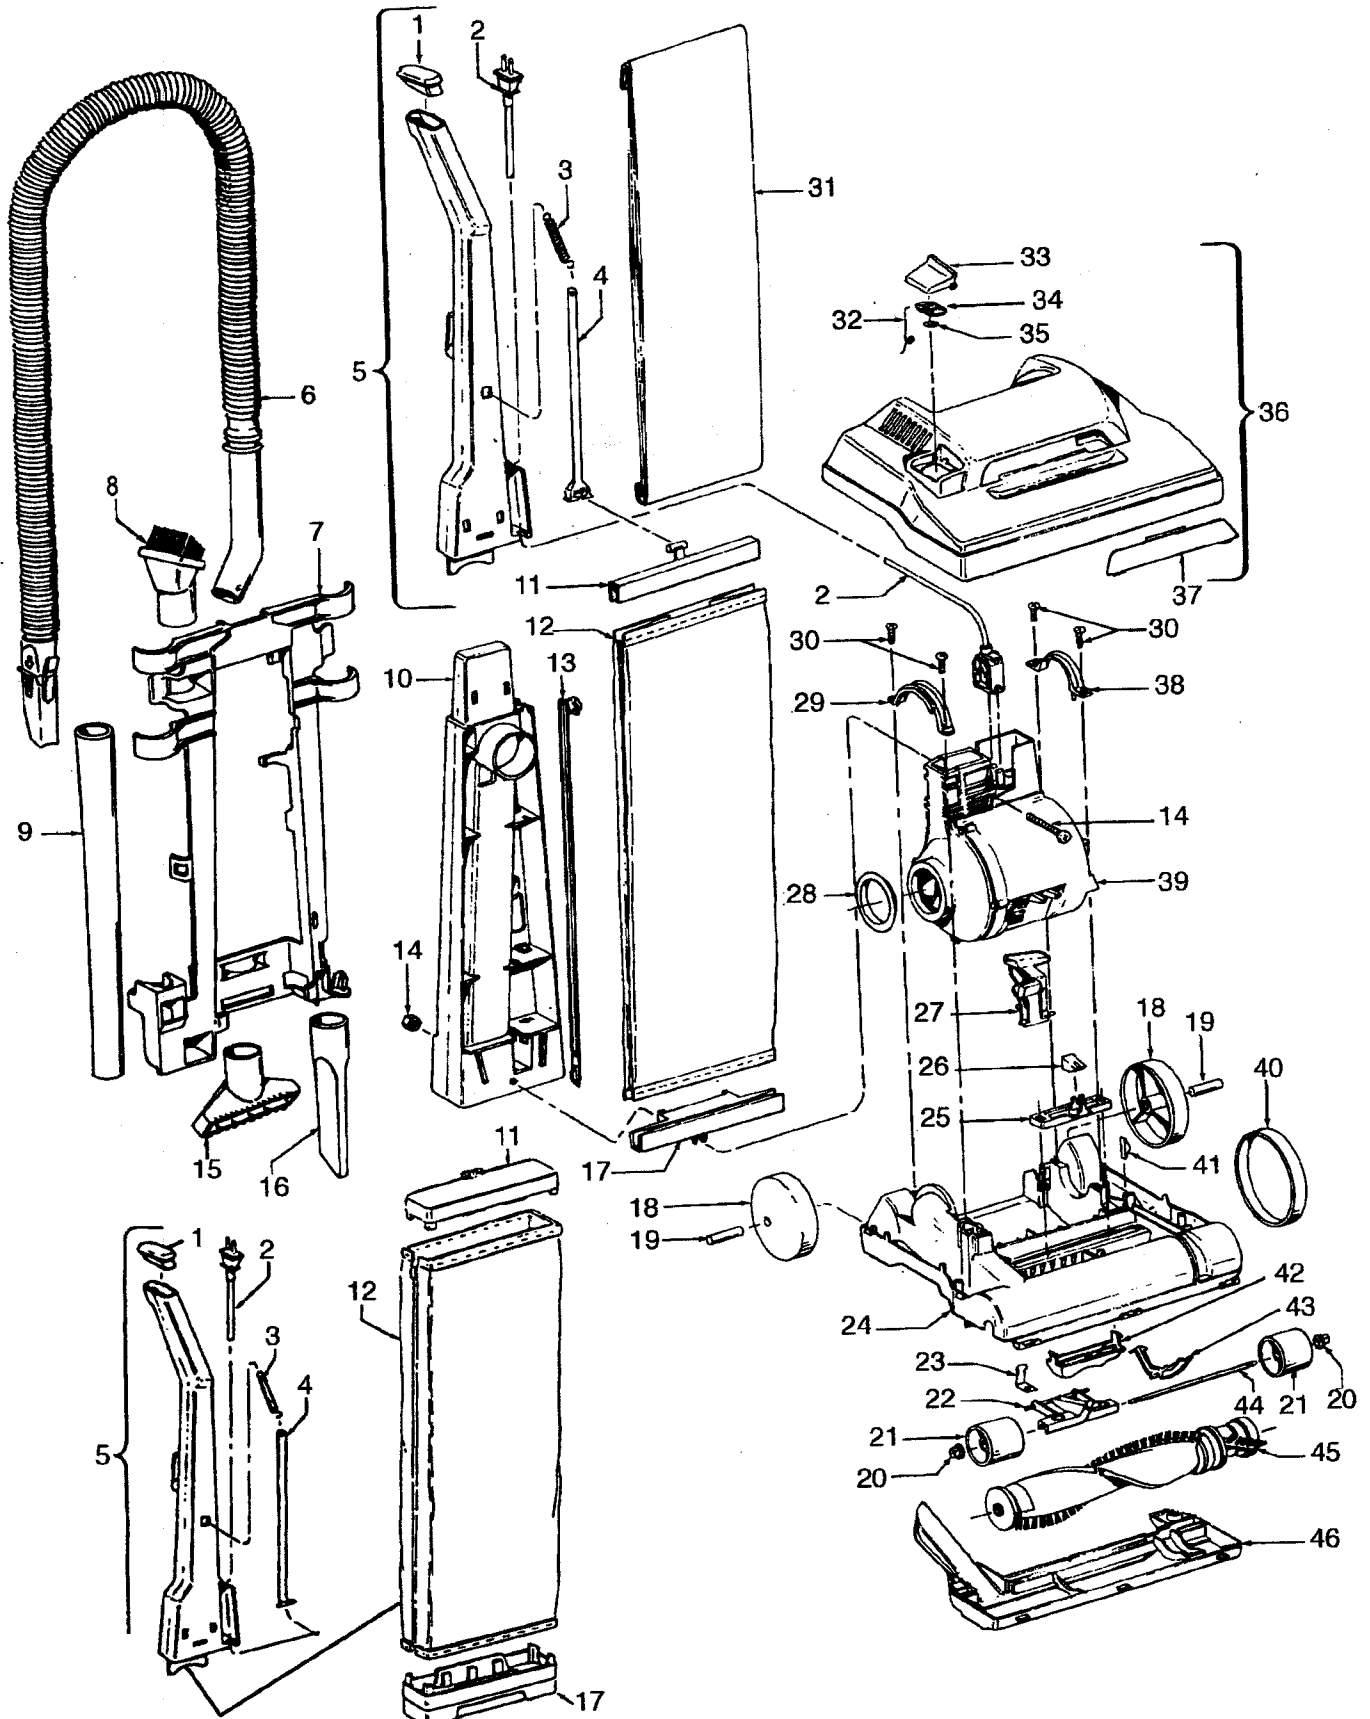

VacShopUSA.com 1-800-353-9991 E-Mail: Sales@VacShopUSA.com

USED ON MODELS U4263-930, U4269-930
U4259-930, U4271-930, U4645-930

Elite II Models U4261-910, U4261-930, U4261-940, U4261-980*, U4261-990**,
U4263-930, U4265-910, U4265-930, U4267-930, U4269-930, U4271-930, U4271-980, U4645-93
Sprint Model U4259-930
TurboPOWER Model U4645-930

1	37911079	Handle Cap - ABE
2	46388027	Attach. Cord - AG
3	38335020	Bag Strap Spring - AY
4	36425072	Bag Strap - MW - U4263-930; U4269-930, U4271-930, U4259-930
	36425071	Bag Strap - ABE
5	48663142	Upper Handle Assem. - MW
	48663141	Upper Handle Assem. - MW - U4263-930, U4269-930, u4271-930, U4259-930, U4645-93
6	43434237	Hose Assem. - ABX/AG
7	36433110	Tool Rack - MW - Models with two wands
	36433098	Tool Rack - ABE - Models with one wand
8	43414145	Dusting Brush - AG
9	38634078	Extension Tube - AG
10	39464005	Lower Handle- ABE
11	36425064	Jacket Support - Upper - ABE - U4263-930, U4269-930, U4271-930, U4259-930
	36425067	Jacket Support - Upper - ABE - U4267-930
12	43674191	Outer Jacket - Sewn - AAP/MN
	43686182	Outer Jacket - ABN - U4263-930 (Incl. It. 11,17)
	43686162	Outer Jacket-AG (Incl. It. 11,17) U4269-930
	43686014	Outer Jacket - MD U4271-930
	43686208	Outer Jacket - ABP U4259-930
	43686212	Outer Jacket - AG U4645-930
	43686225	Outer Jacket (Incl. It. 11, 17) - U4645-930 after 08/06/99.
	43686228	Outer Jacket (Incl. It. 11, 17) - U4269-930 after 08/16/99.
13	38456036	Switch Control Rod - ABB
14	40201085	Nut & Bolt
15	38614029	Furniture Nozzle - AG
16	38617024	Crevice Tool - AG
17	36425063	Jacket Support - Lower - ABE -U4263-930, U4269-930, U4271-930, U4259-930, U4645-93
	36425068	Jacket Support - Lower - ABE - U4267-930
18	38522011	Rear Wheel - AG
19	31523012	Rear Wheel Shaft - AY
20	36131056	* Wheel Retainer
21	N/A	Wheel - AG - (Use 43248054 Wheel Assem.)
22	43248054	Front Wheel Assem. (Incl. It. 21,43,44)
23	34572002	Cam Actuator Spring
24	42243002	Main Body Assem. (Incl. It. 18, 19, 27, 41)
	42243001	Main Body Assem. (Incl. It. 18,19, 27, 41) U4269-930, U4645-930
25	38567008	Cam Actuator - MW
26	38421070	Indicator Knob - ABE
27	38458022	Handle Release Lever
28	38784016	Seal
29	36131057	Motor Retainer Cap - R.H.
30	21447217	* Screw - Self Tapping
31	4010001A	Throw Away Bag (3 Pk.)
	4010100A	Allergen Throw Away Bag (3 Pk.)
32	38351013	Spring
33	37257042	Door Assem. - ABN (Incl. It. 34,35)
	37257043	Door Assem. - ABP - U4265-910, U4265-930, U4267-930 (Incl. It. 34,35)
	37257063	Door Assem. - ABT - U4261-940 (Incl. Items 34,35)
	37257028	Door Assem. - ABE - U4269-930 (Incl. It. 34, 35)
	37257017	Door Assem. - MD SEE Note ***, U4271-930
	37257047	Door Assem. - ABP- U4259-930 Incl. It.34,35
	37257143	Door Assem. - AG - U4645-930 See Note ***
34	38785011	Seal (See Note ***)
35	21362006	* Speed Nut (See Note ***)
36	42252318	Hood Assem. - ABN
	42252327	Hood Assem. - ABP - U4265-910
	42252334	Hood Assem. - ABP - U4265-930
	42252337	Hood Assem. - ABN - U4263-930
	42252342	Hood Assem. - ABN - U4261-930, U4261-980