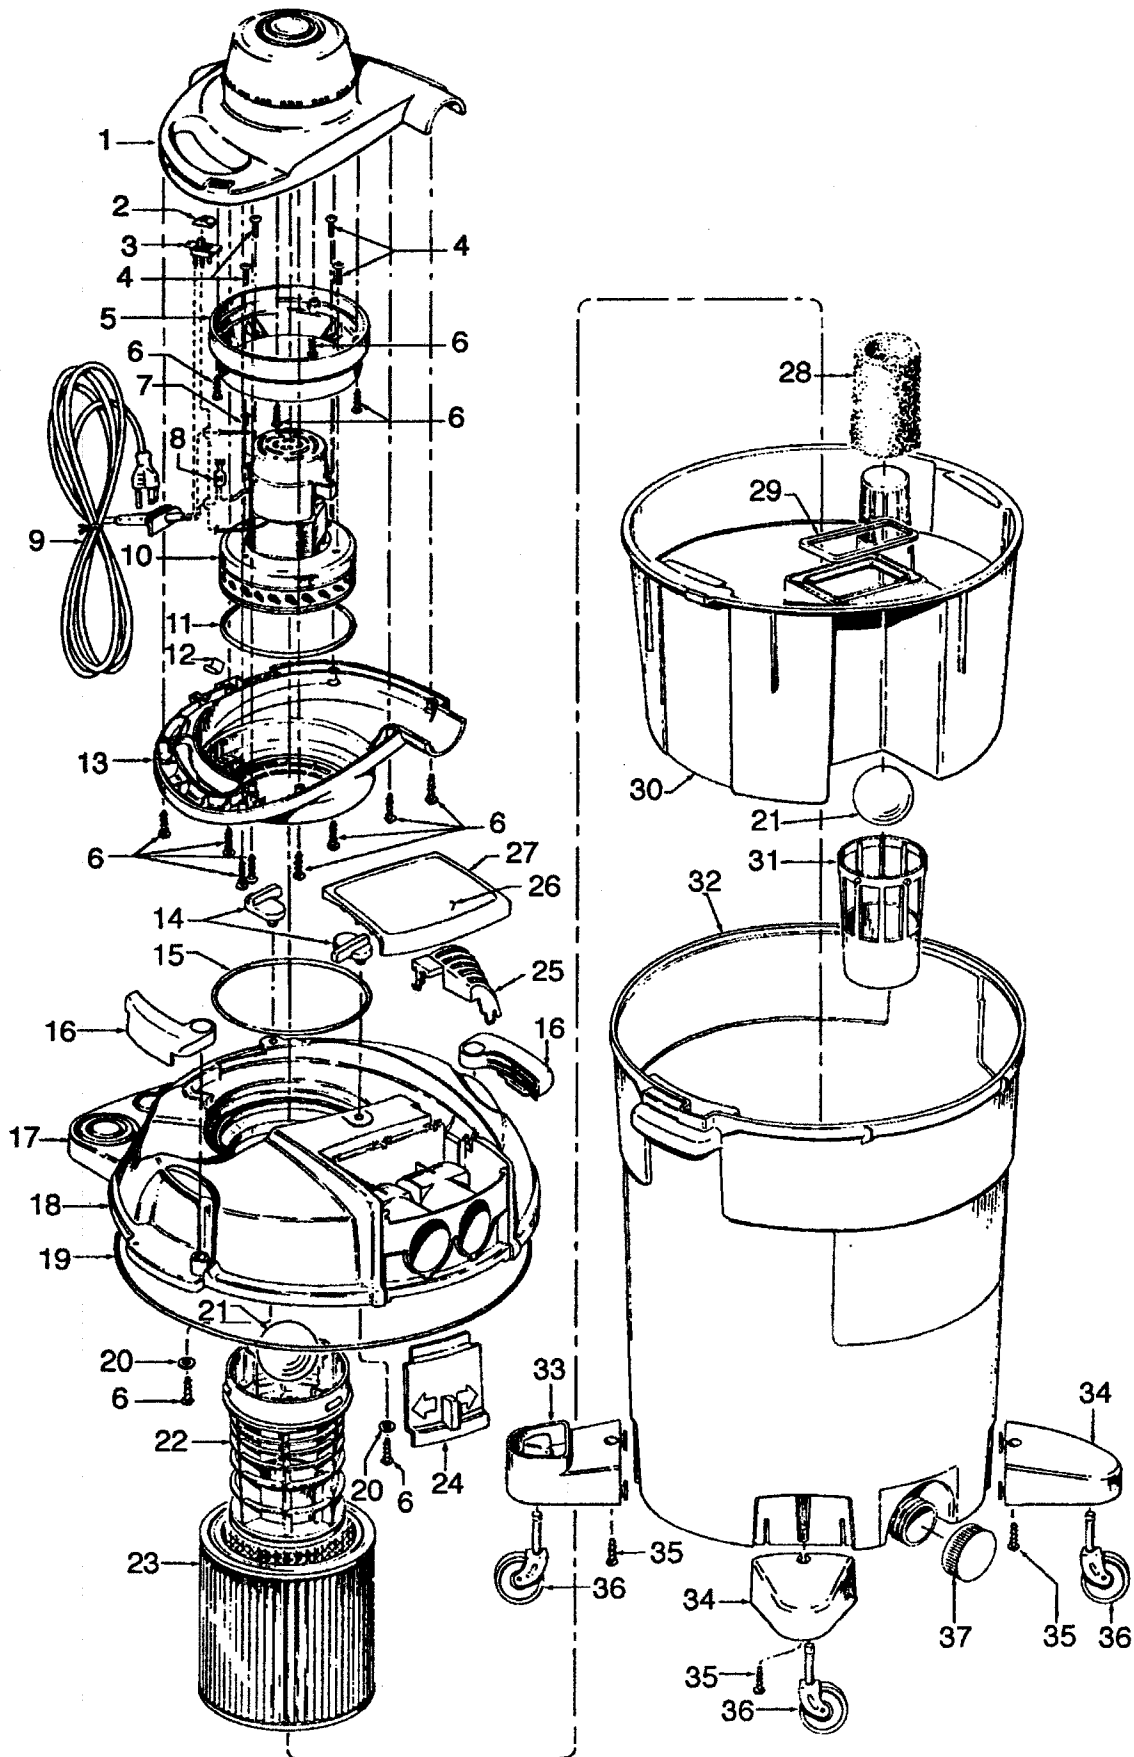

1-800-353-9991 vacshopusa.com E-mail sales@VacShopUSA.Com

Wet/Dry Vacuum  
 Models S6751, S6755, S6757, S6760, S6760-600

1	37471001		Blower Housing - Upper - AG
	37471004		Blower Housing - Upper - ABZ
2	38421043		Switch Button - ABN
	38421044		Switch Button - S6757
	38421020		Switch Button - S6760, S6760-600
3	28177030		Switch
4	21455325	*	Screw - Self Tapping (4)
5	36322009		Motor Mounting Ring - AG
6	21447072	*	Screw - Self Tapping (14)
7	21447240	+	Screw - Self Tapping
8	12227		Insulated Terminal
9	46543008		Attachment Cord Assm. - 12 Ft. S6755, S6757, S6760, S6760-600
	46543007		Attachment Cord Assm. - 12 Ft. S6751
10	27222005		Motor - 6.0 PHP - S6755, S6757, S6760, S6760-600
	27222004		Motor - 3 PHP - S6751
11	38781033		Seal
12	36913021	*	Insulator
13	37471002		Blower Housing - Lower - AG (Incl. Item 11)
	37471003		Blower Housing - Lower - ABZ (Incl. It. 11)
14	36152021		Latch - ABN (2)
	36152022		Latch - ABZ (2)
15	38781034		Seal - Inner
16	36153051		Tank Latch (2)
	36153057		Tank Latch (2) - S6757, S6760
17	36433091		Tool Rack -AG
18	42232026		Lid Assm. (Incl. It. 14, 19, 20, 24, 25, 26, 27)
	42232028		Lid Assm. (Incl. It. 14, 19, 20, 24, 25, 26, 27) (S6757)
	42232033		Lid Assm. (Incl. It. 14, 19, 20, 24, 25, 26, 27) (S6760)
19	38781035		Seal (O-Ring)
	34123046		Seal - Flat
20	21312797	+*	Flat Washer (2)
21	25661015		Ball Float (2)
22	36426026		Filter Support
23	43611009		Cartridge Filter
24	37238005		Valve Door
	37238006		Valve Door - S6757, S6760, S6760-600
25	N/A		Diffuser - AG
26	51689037		Valve Cover Label
	51669073		Valve Cover Label - S6757
	51639158		Valve Cover Label - S6760, S6760-600
27	N/A		Valve Cover
28	43611040		Inner Tank Filter
29	38783002		Inner Tank Gasket
30	43641022		Inner Tank (incl. Items 28,29)
31	38719026		Float Retainer
32	38777013		Tank - MW - 16 Gal. - S6755
	38777014		Tank - MW - 12.5 Gal. - S6751
	38777023		Tank - 16 Gal. - S6757
	38777047		Tank - 16 Gal. - S6760
	38777055		Tank - 16 Gal. - S6760-600
33	36432046		Caster Support - Deluxe (2)
34	36432042		Caster Support - Standard (2)
35	21447215	*	Screw - Self Tapping (4)
36	23737112		Caster Wheel (4)
37	37911008		Drain Cap & Seal
	37911010		Drain Cap & Seal - S6757, S6760