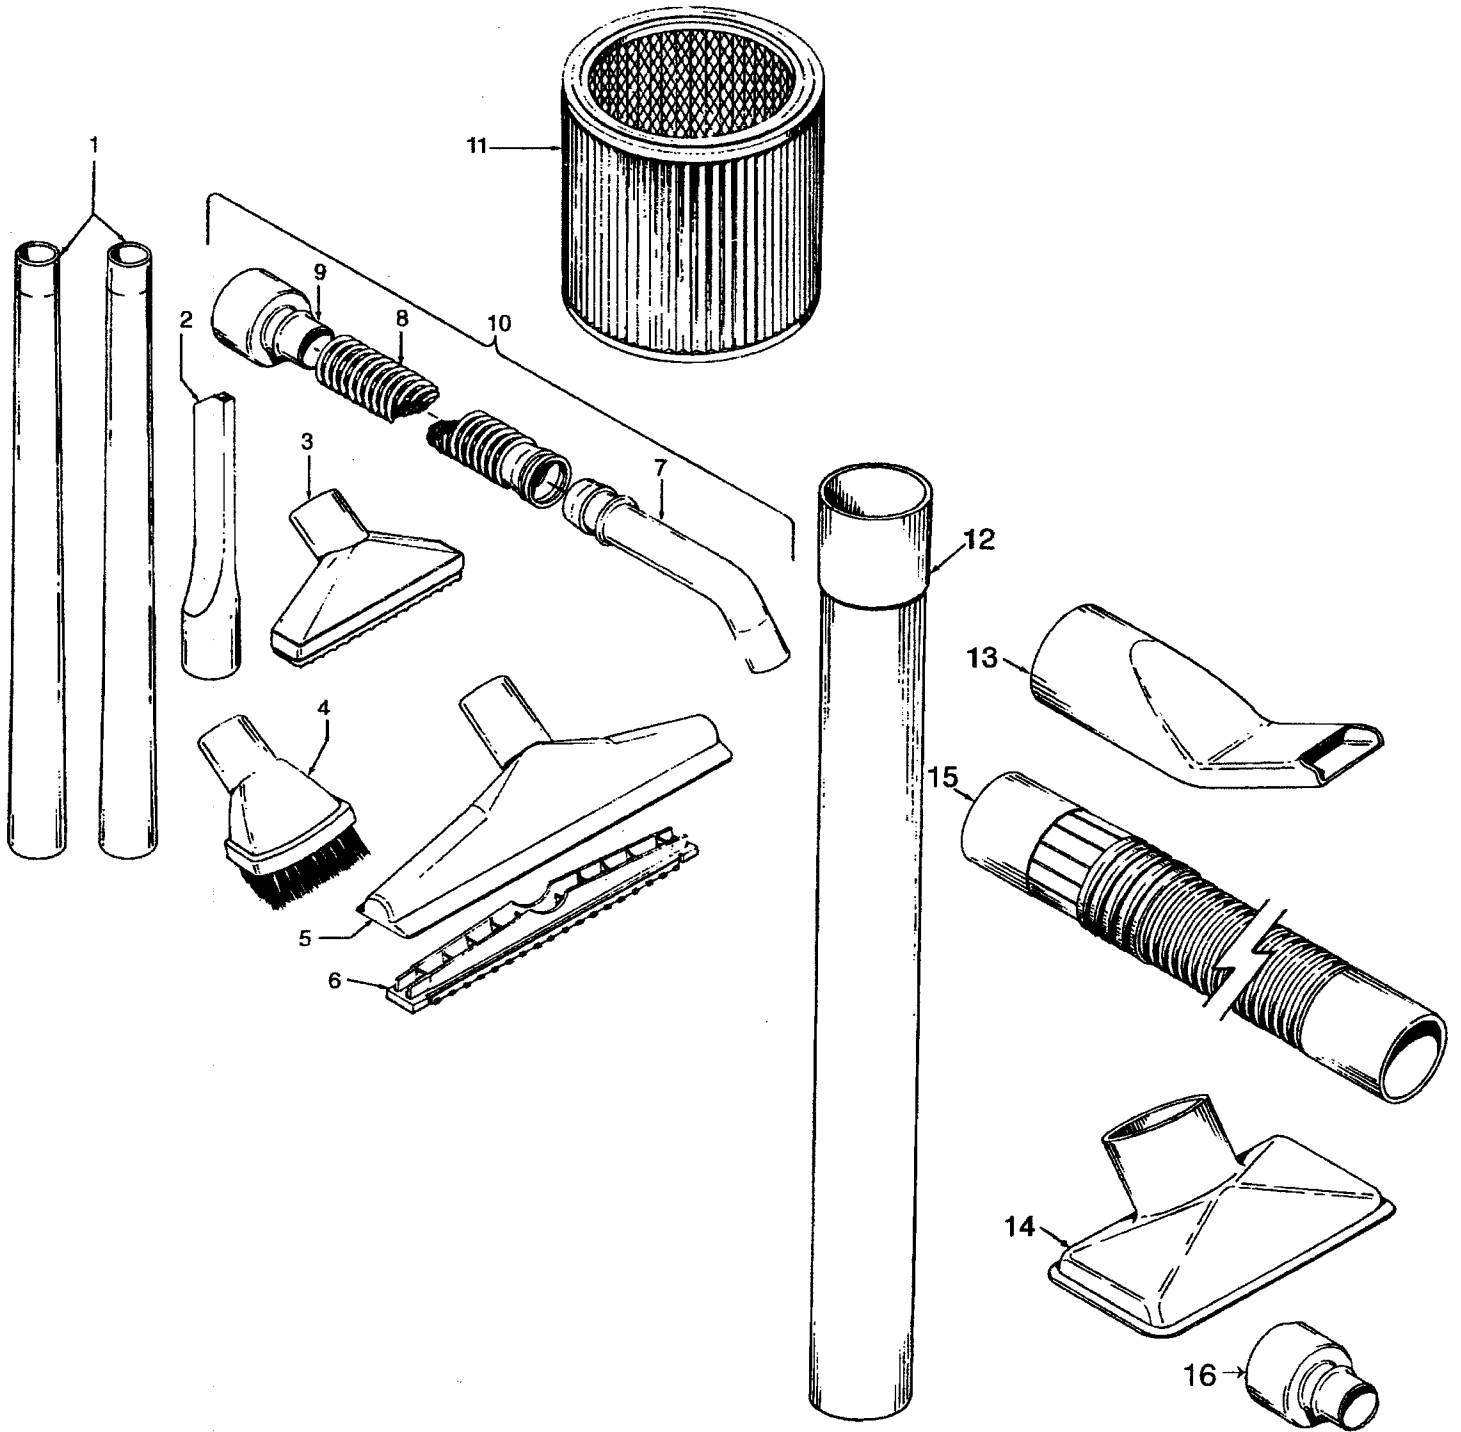

Wet/Dry Vacuum
Cleaning Tools

1	38634078	Extension Tube (2)
2	38617024	Crevice Tool - AG
	38617008	Crevice Tool - AG - 2-1/2"
3	38614029	Furniture Nozzle - AG
4	43414145	Dusting Brush
5	38615008	Nozzle - 10"
	38615009	Nozzle - 14"
6	39512006	Squeegee (For 10" Nozzle)
7	39454059	Hand Grip
8	N/A	Hose
9	38638061	Hose Connector
10	43434034	Hose Assem. Comp.
11	43611009	Cartridge Filter (Optional)
12	38638032	Extension Tube - 2-1/2"
13	38619016	Blower Nozzle - 2-1/2"
14	38614027	Utility Nozzle - 2-1/2"
15	43434004	Hose Assem. - 2-1/2"
16	32283002	Adapter - For using 1-1/4" tools on 2" hose.

Note: Accessories are all 1-1/4" Dia. unless otherwise specified.

1-800-353-9991
vacshopusa.com
E-mail
sales@VacShop
USA.Com