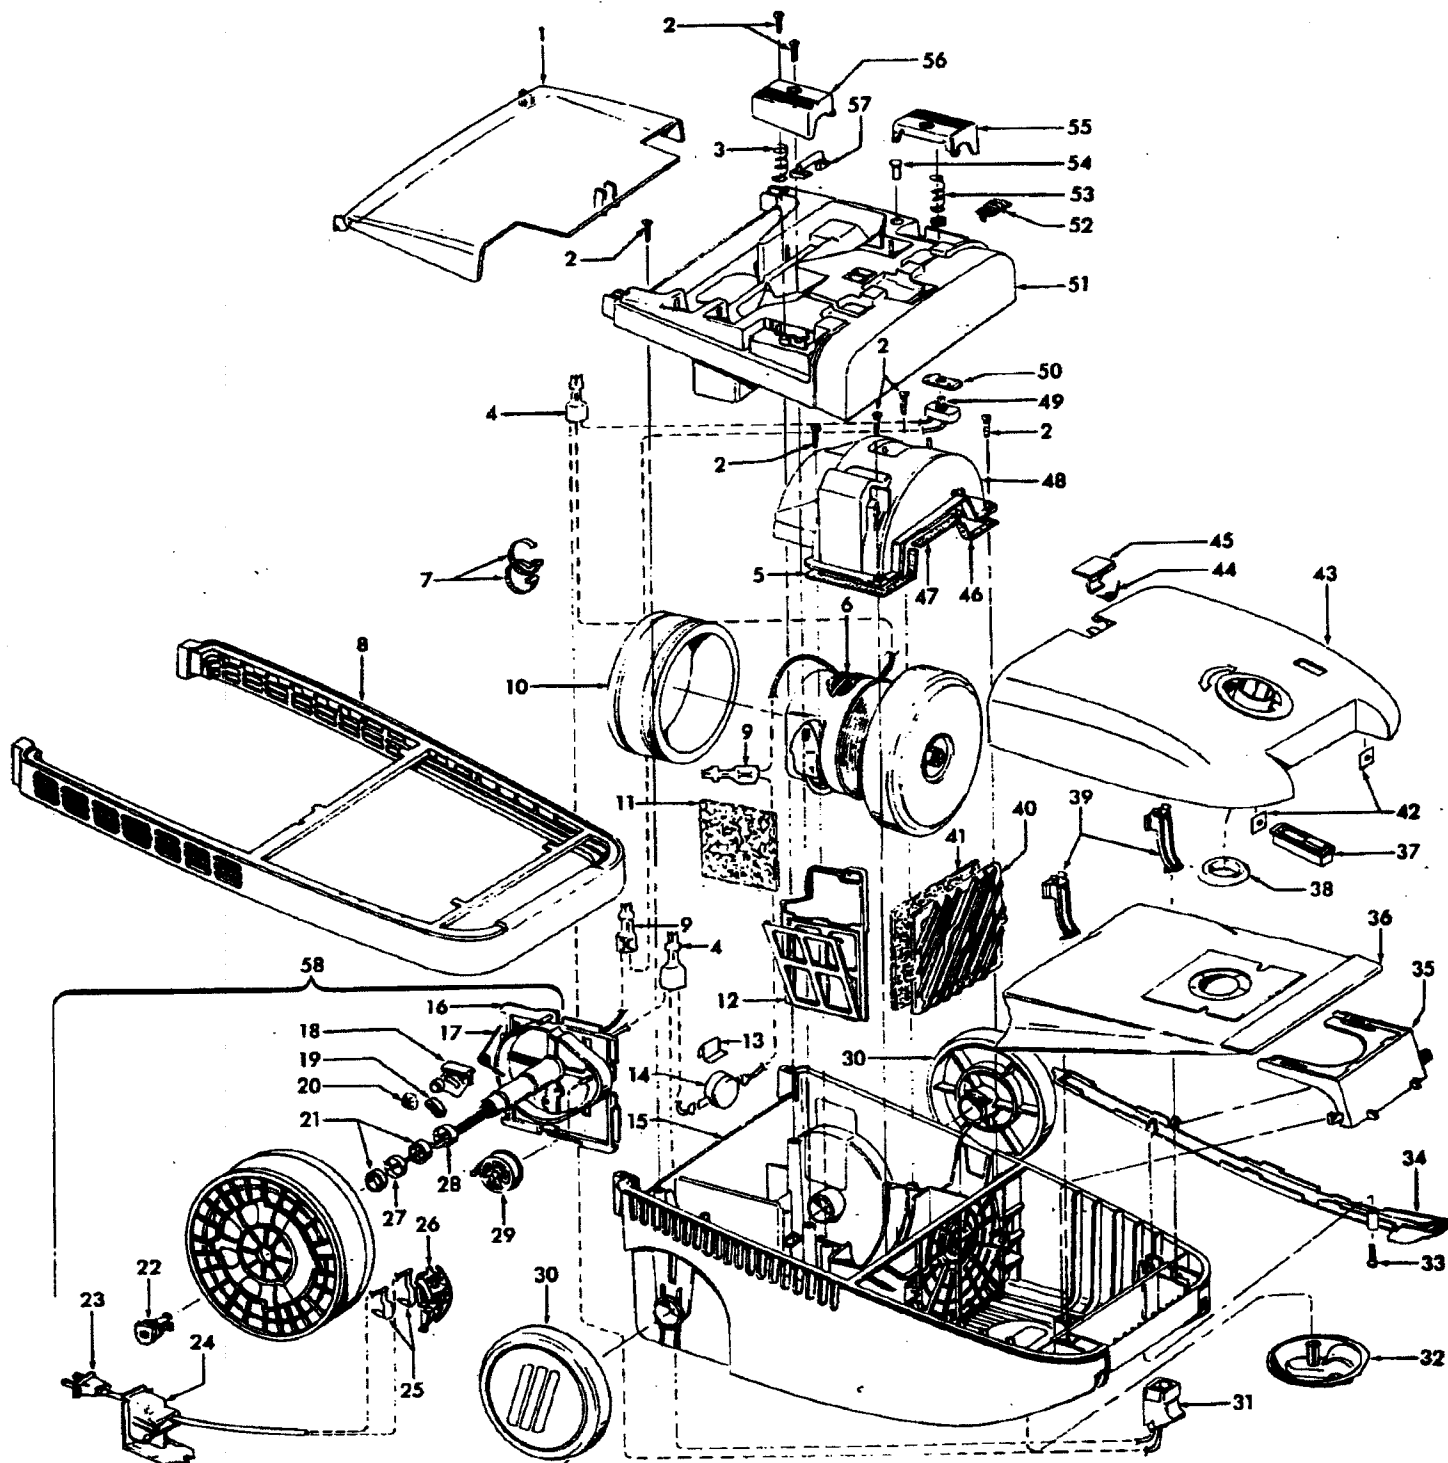

800-353-9991 VacshopUSA.com e-mail vacsrus@VacshopUSA.com

TurboPOWER

Model S3613

1	37215180		Tool Lid - AAN
2	21447217	*	Screw (7)
3	38314024		Spring - FW
4	18972		Insulated Terminal (2)
5	34633003		Retainer Seal - RH
6	43576116		Motor Assem. (P - 235)
	43576186		Motor Assem. - S3603-040, S3613 (P-290)
	43576184		Motor - S3601, S3606, S3607, S3610 , S3614
7	27479307	*	Lead Wire Tie
8	36235083		Furniture Guard - ABR
	36235069		Furniture Guard - AG - S3601, S3607, S3610, S3613, S3614
9	12227		Insulated Terminal (2)
10	36322031		Motor Mount
11	34174012	*	Exhaust Filter
12	38769019		Exhaust Filter Cassette - AAU
13	21378160		Retaining Clip S3603, S3603-040, S3613
14	28382035		Thermal Protector - S3603, S3603-040, S3613
15	42215083		Main Body Assem. - AAY (Incl. Items 8,13,14,31,34)
	42215091		Main Body Assem. - AG - S3614 (Incl. It. 8, 31, 34)
	42215094		Main Body Assem. ABY - S3607, S3610 (Incl. Items 8, 31, 34)
	42215095		Main Body Assem. ABR - S3601 (incl. Items 8, 13, 14, 31, 34)
16	N/A		Cord Reel Support
17	N/A		Torsion Spring
18	N/A		Brake Lever - AAP
19	N/A		Brake Pad
20	N/A		Push Nut
21	N/A		Spacer - BZ (2)
22	N/A		Retainer - AG
23	46383288		Attachment Cord - AG
24	36218018		Ferrule - AG
25	N/A		Contact Spring (2)
26	N/A		Brush Holder - BZ
27	N/A		Slip Ring Assem. - White
28	N/A		Slip Ring Assem. - Black
29	N/A		Spool & Spring Assem.
30	38522065		Wheel - AG (2)
31	46326082		Receptacle Assem. - AG
32	41432040		Wheel Carrier Assem. - AG
33	21447223	+*	Screw - Self Tapping
34	36218020		Cord Channel Cover - AG
35	36424010		Bag Collar Support - AG
36	4010100S		Throw Away Bag Assem. - Micro
37	51151027		Bag Indicator Assem. Comp. - JM/CP
	51151010		Bag Indicator - S3601, S3607, S3610
38	36424012		Bag Collar Seal - AG
39	36151027		Bag Lid Hinge - AG (2)
40	37944005		Filter Retainer - AG
41	38765009		Secondary Filter
42	21378159		Speed Clip (2)
43	42217067		Bag Lid Assem. - AAY (Incl. It 37,38,42,44,45)
	42212135		Bag Lid Assem. - Common - S3613 (Incl. Items 37, 38, 42, 44, 45)
	42217170		Bag Lid Assem. - AG - S3613 (Incl.items 37, 38, 42, 44, 45) (Allergen Filtration Graphics
	42217168		Bag Lid Assem. - AAY - S3603-040 Incl. Items 37, 38, 42, 44, 45) (Allergen Filtration Graphics
	42217182		Bag Lid Assem. - ABR - S3601 (Incl. items 37, 38, 44, 45)
	42217175		Bag Lid Assem - ABY - S3607, S3610 (Incl. It 38, 44, 45)
	42217187		Bag Lid Assem. - AG - S3614 (Incl. It. 38, 44, 45)
44	38351009		Torsion Spring
45	36153040		Bag Lid Latch - AG
46	34633002		Retainer Seal - LH