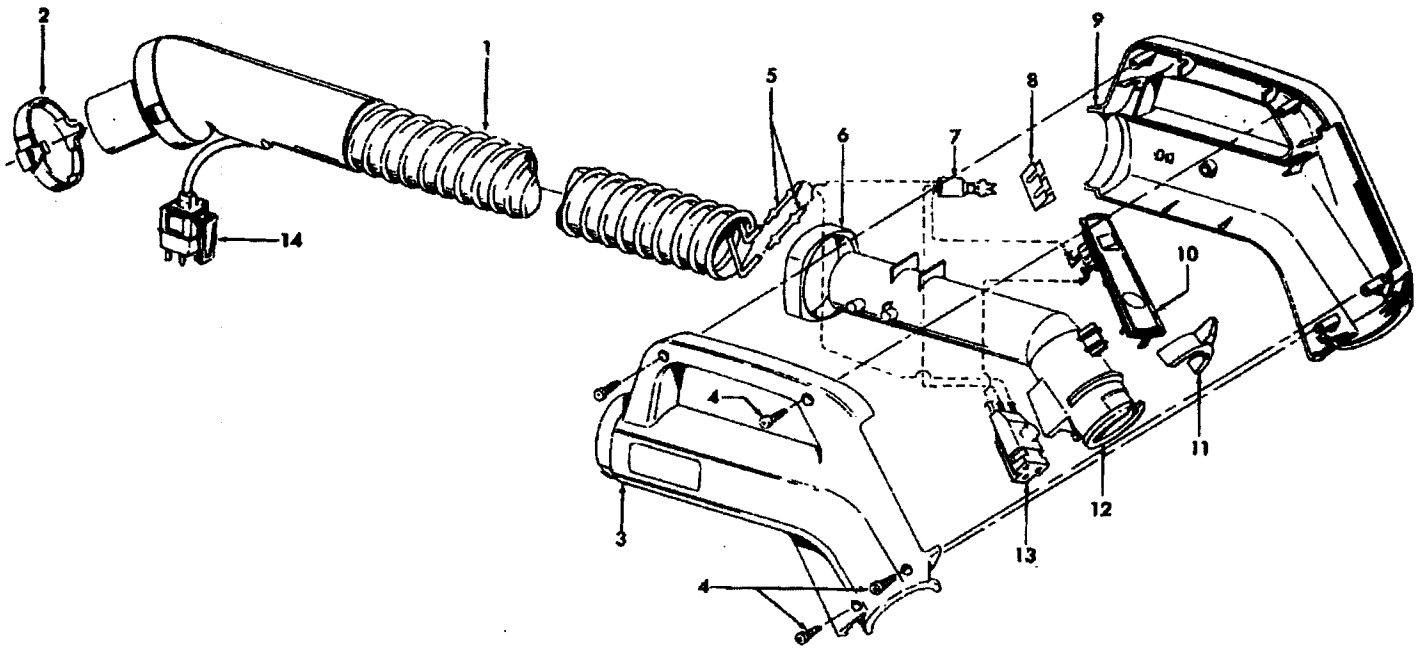

Hose Assembly - PowerMAX/TurboPOWER
Models S3603, S3609, S3603-040, S3610, S3613, S3614, S3630, S3639, S3640 S3646,
S3649, S3636-05