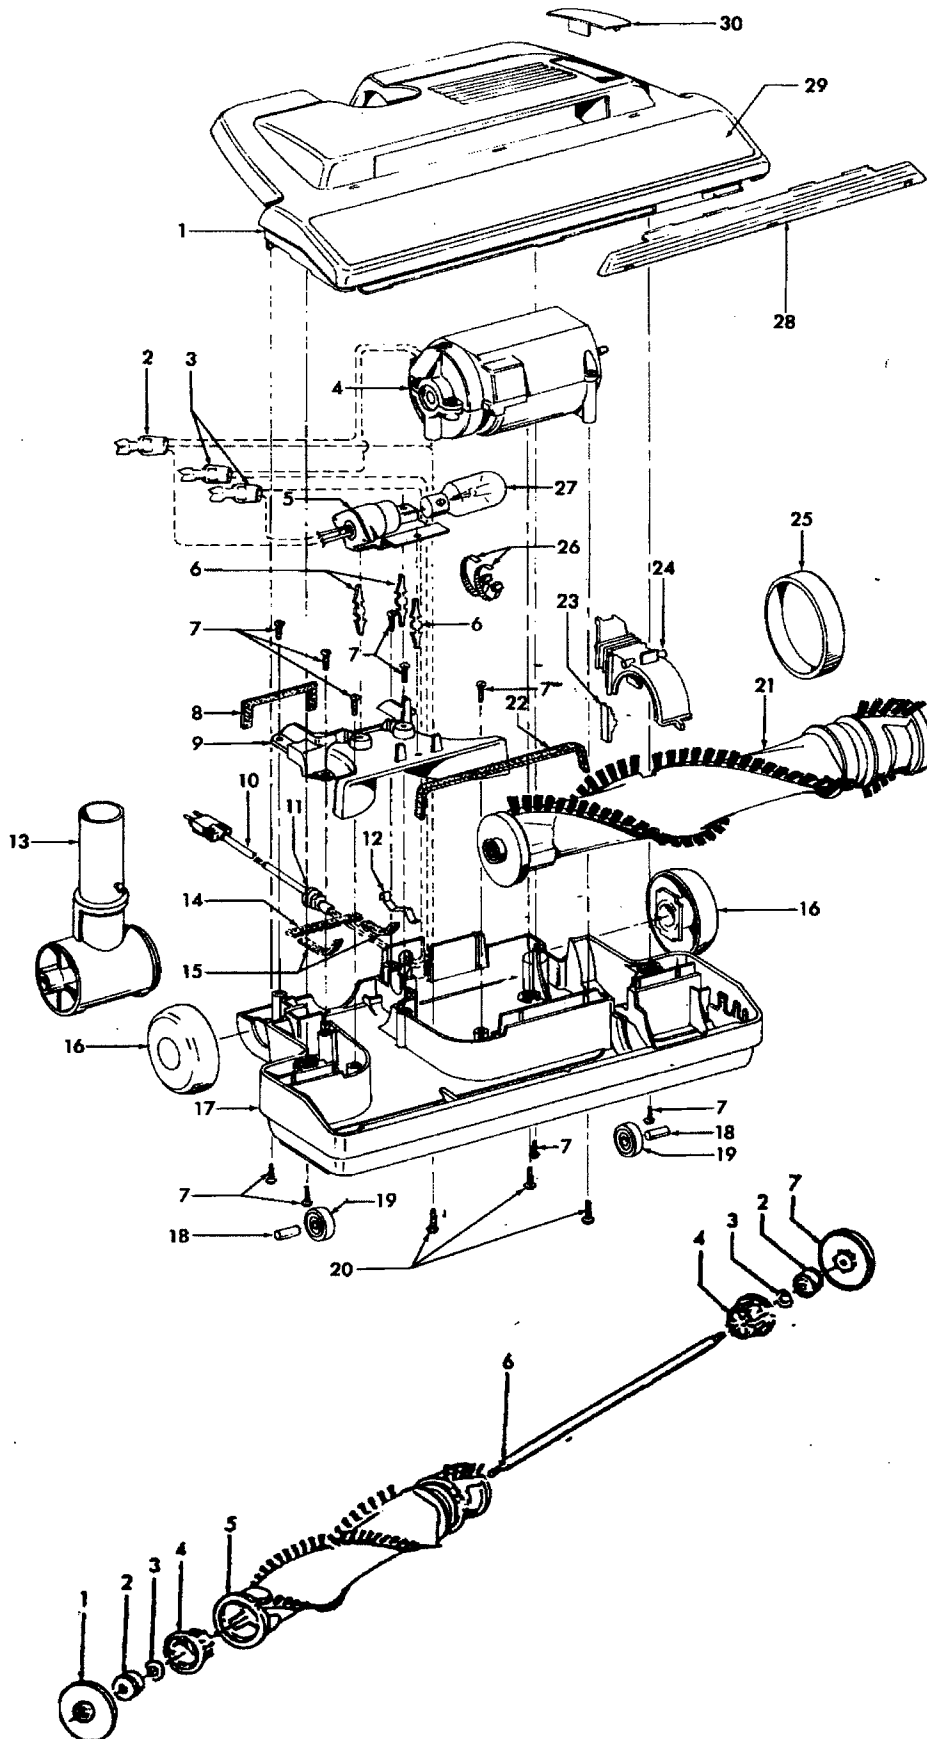

800-353-9991 VacshopUSA.com e-mail vacsrus@VacshopUSA.com