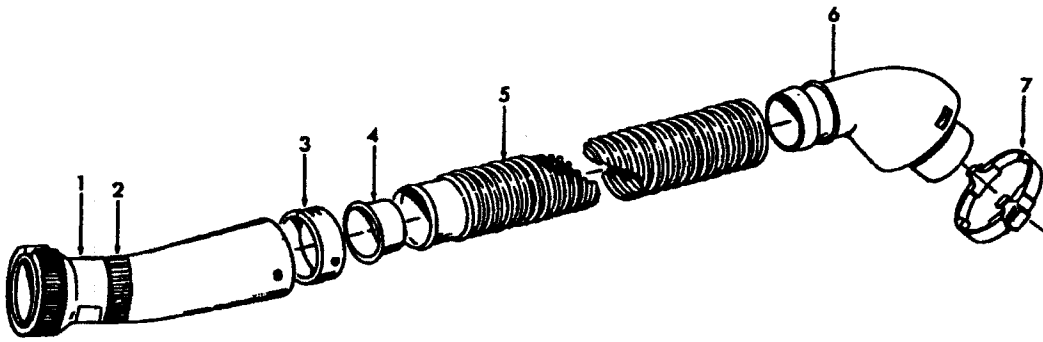

VacShopUSA.com 1-800-353-9991 E-Mail: Sales@VacShopUSA.com

Hose Assemblies
Futura/TurboPOWER/PowerMax

	43434242		Hose Assem. Comp. - ABX/AG - S/C S3513, S3515, S3517, S3527
	43434260		Hose Assem. Comp. - AG - S3510
1	43466044		Hose Grip Assem. - AAP
	43466068		Hose Grip Assem. - AG - S3527
	43466072		Hose Grip Assem. - AG - S3510
2	38711006		Suction Control Ring - MV
	38711012		Suction Control Ring - ABN - S3527
	38711014		Suction Control Ring - AG - S3510
3	36171025		Hose Connector Collar
4	32156010		Hose Sleeve - BZ
5	38671029		Cleaning Tool Hose - AAZ
	38671033	+	Cleaning Tool Hose - ABX - S3527
	38671034		Cleaning Tool Hose - AG - S3510
6	38644044		Hose Connector - AG
7	36153038		Hose Release Latch - AG

Ref. No.	Part No.		Description
	43434241		Hose Assem. Comp.
1	43466054	+	Hose Grip Assem. - AAP
	43466066		Hose Grip Assem. - AG - S3523
2	36171025		Hose Connector Collar
3	32156010		Hose Sleeve - BZ
4	38671029		Cleaning Tool Hose - AAZ
	38671033	+	Cleaning Tool Hose - ABX - S3523
5	38644044		Hose Connector - AG
6	36153038		Hose Release Latch - AG

Ref. No.	Part No.		Description
	43448002	+	Hose
	43433107		Hose - AG
1	36152029		Plug Latch - AG
2	36153038		Hose Release Latch - AG
3	34777005		Suction Regulator Control - AG
4	36153009		Latch Ring - AG
	40300051		Cord Repair Kit - 2W

VacShopUSA.com 1-800-353-9991 E-Mail: Sales@VacShopUSA.com