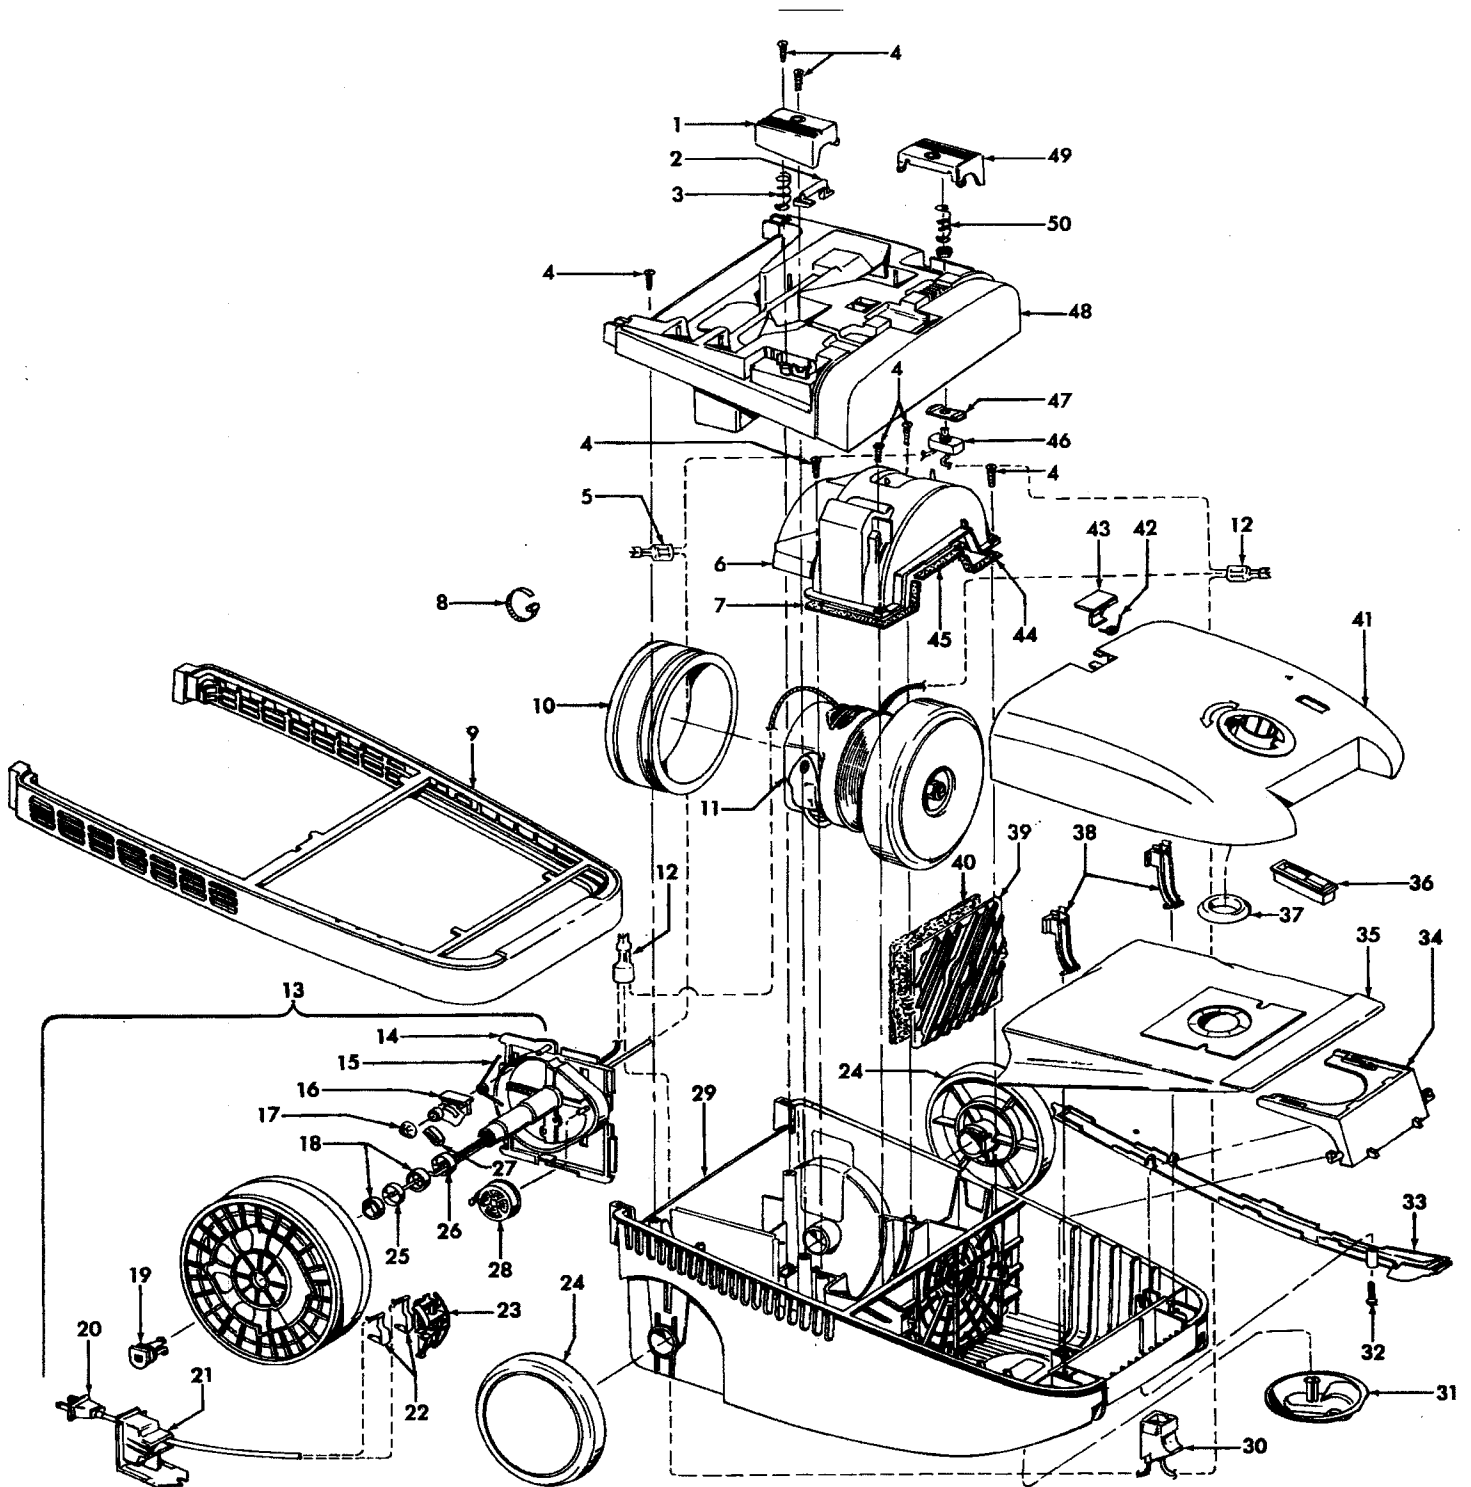

VacShopUSA.com 1-800-353-9991 E-Mail: Sales@VacShopUSA.com

Futura
Models S3551, S3555, S3565

1	38422155		Cord Reel Pedal - AG
2	38458034		Cord Reel Brake Arm - AG
3	38314024		Spring - FW (2)
4	21447217	*	Screw (7)
5	12227		Insulated Terminal
6	41312040		Motor Retainer - AAP (incl. Items 7,44,45)
7	34633003		Retainer Seal - RH
8	27479307	*	Lead Wire Tie
9	36235069		Furniture Guard - AG
	36235073	+	Furniture Guard - MV
10	36322031		Motor Mount
11	43576118		Motor Assm. (P-249)
	43576116		Motor Assm. - (1 0.5 Amps) (P-235)
12	18972		Insulated Terminal (2)
13	41911014		Cord Reel Assm.
14	N/A		Cord Reel Support - BZ
15	N/A		Torsion Spring - FW
16	N/A		Brake Lever Assm. - AAP
17	N/A		Push Nut
18	N/A		Spacer - BZ (2)
19	N/A		Retainer - AG
20	46383288		Cord
21	36218018		Ferrule - AG
22	N/A		Contact Spring (2)
23	N/A		Brush Holder - BZ
24	38522065		Wheel - AG
25	N/A		Slip Ring Assm. - White
26	N/A		Slip Ring Assm. - Black
27	N/A		Brake Pad
28	N/A		Spool & Spring Assm.
29	42215091		Main Body Assm. - S3555, (incl. Items 9,30,33)
	42215082	+	Main Body Assm. - AAP -S3551, S3565 (Incl. Items 9,30,33)
30	46326059		Receptacle Assm. - AAP
31	41432040		Wheel Carrier Assm. - AG
32	21434288	+	Screw-Self Tapping
33	36218021	*	Cord Channel Cover - AAP
34	36424010		Bag Collar Support - AG
35	4010064S		Throw Away Bag Assm. - 3 Pk.
36	51151010		Bag Indicator
37	36424012		Bag Collar Seal - AG
38	36151027		Bag Lid Hinge - AG (2)
39	37944005		Filter Retainer - AG
40	38765009		Secondary Filter
41	42217111		Bag Lid Assm. - ABB - S3555 (incl.Items 36,37,42,43)
	42217135		Bag Lid Assm. - AG - Common - S3565 (Incl. Items 36,37,42,43)
	42217110		Bag Lid Assm. - AAR - S3551 (Incl. Items 36,37,42,43)
42	38351009		Torsion Spring - FW
43	36153044		Bag Lid Latch - ABB - S3555
	36153040		Bag Lid Latch - AG - S3565
	36153043		Bag Lid Latch - AAR - S3551
44	34633002		Retainer Seal - LH
45	34123040	*	Retainer Seal - Center
46	28212026		Switch - with Leads
	28218048		Switch - with Terminals
47	34135014		Switch Mounting Plate - AAP
48	0M100005		Motor Cover Assm. - ABB - S3555
	0M100006		Motor Cover Assm. - AG - S3565
	0M100035		Motor Cover Assm. - AAR - S3551
49	38422159		Switch Pedal - AG - w/ post
	38422184		Switch Pedal - AAP - w/o Post (Use with 28218048 Switch)
50	38314022		Spring - FW
	56513340	+	Owner Manual
	59814005	+	Carton
	58211011		Bottom Support - Front