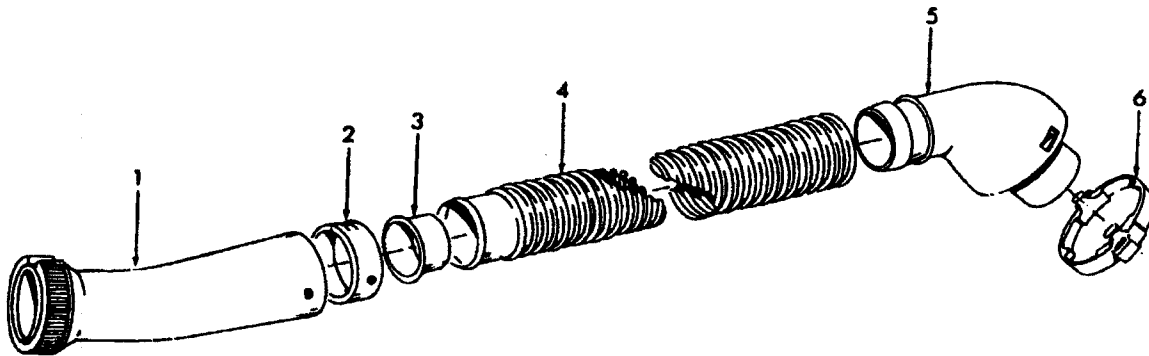

VacShopUSA.com 1-800-353-9991 E-Mail: Sales@VacShopUSA.com

Hose Assemblies
Futura/TurboPOWER/PowerMax

	43434242		Hose Assem. Comp. - ABX/AG - S/C S3513, S3515, S3517, S3527
	43434260		Hose Assem. Comp. - AG - S3510
1	43466044		Hose Grip Assem. - AAP
	43466068		Hose Grip Assem. - AG - S3527
	43466072		Hose Grip Assem. - AG - S3510
2	38711006		Suction Control Ring - MV
	38711012		Suction Control Ring - ABN - S3527
	38711014		Suction Control Ring - AG - S3510
3	36171025		Hose Connector Collar
4	32156010		Hose Sleeve - BZ
5	38671029		Cleaning Tool Hose - AAZ
	38671033	+	Cleaning Tool Hose - ABX - S3527
	38671034		Cleaning Tool Hose - AG - S3510
6	38644044		Hose Connector - AG
7	36153038		Hose Release Latch - AG

Ref. No.	Part No.		Description
	43434241		Hose Assem. Comp.
1	43466054	+	Hose Grip Assem. - AAP
	43466066		Hose Grip Assem. - AG - S3523
2	36171025		Hose Connector Collar
3	32156010		Hose Sleeve - BZ
4	38671029		Cleaning Tool Hose - AAZ
	38671033	+	Cleaning Tool Hose - ABX - S3523
5	38644044		Hose Connector - AG
6	36153038		Hose Release Latch - AG

Ref. No.	Part No.		Description
	43448002	+	Hose
	43433107		Hose - AG
1	36152029		Plug Latch - AG
2	36153038		Hose Release Latch - AG
3	34777005		Suction Regulator Control - AG
4	36153009		Latch Ring - AG
	40300051		Cord Repair Kit - 2W

VacShopUSA.com 1-800-353-9991 E-Mail: Sales@VacShopUSA.com