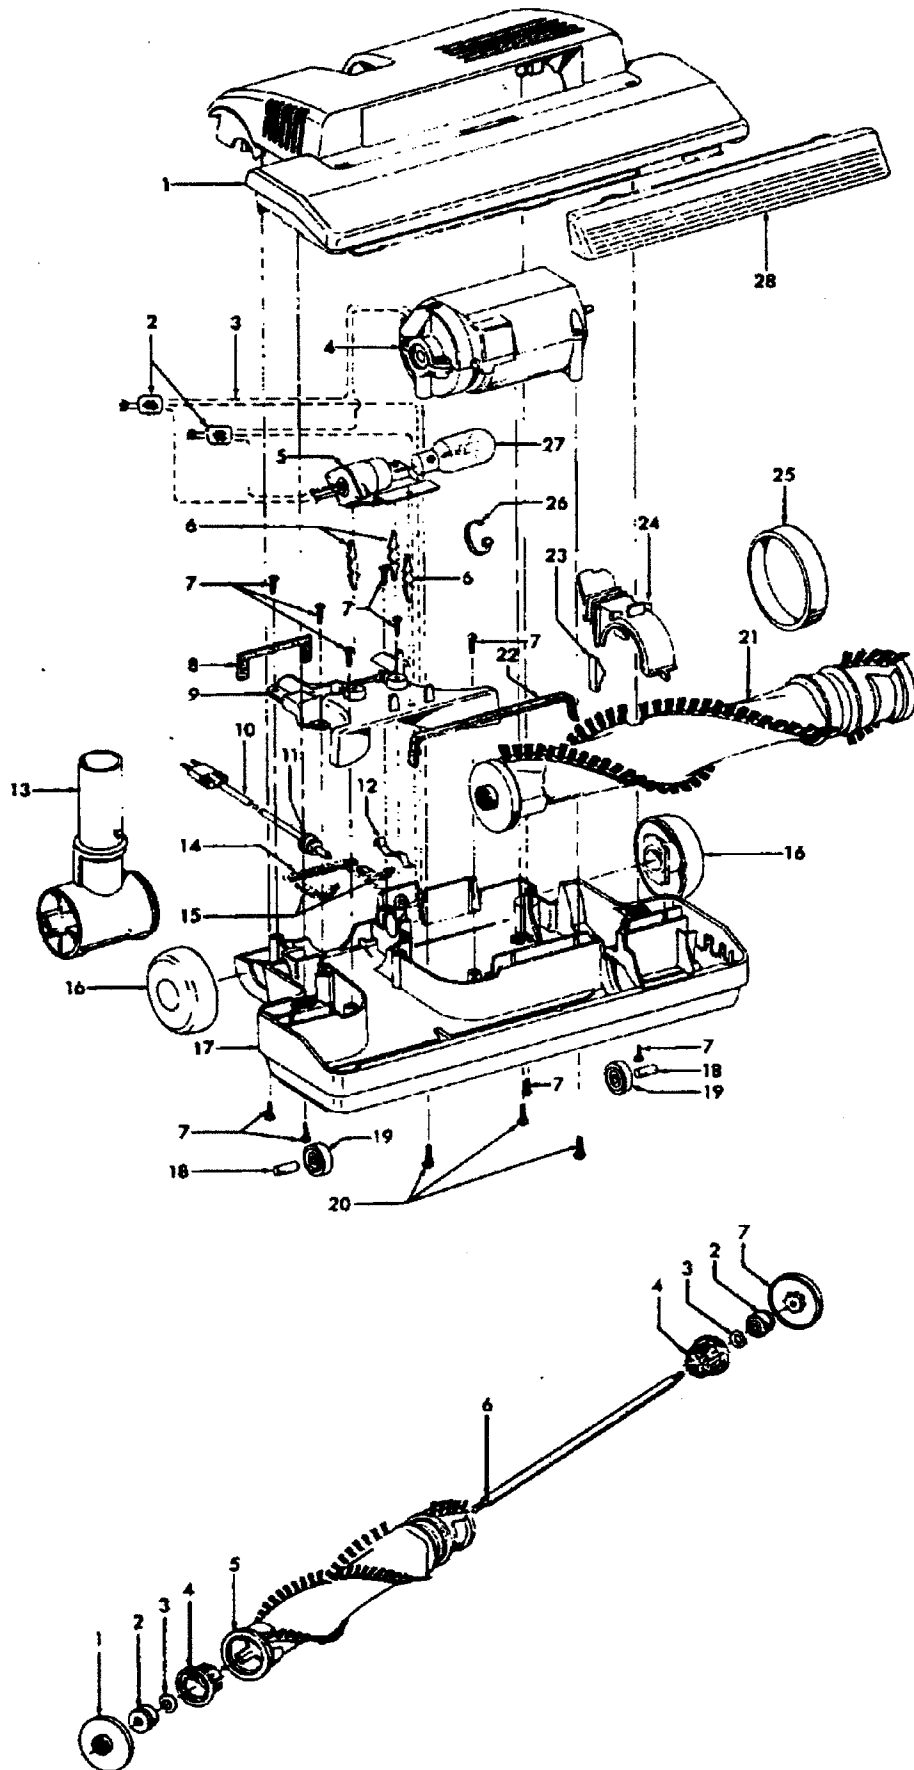

VacShopUSA.com 1-800-353-9991 E-Mail: Sales@VacShopUSA.com

Powernozzle

48438230 AAP - S3545, S3549, S3551, S3553, S3555, S3557, S3565,

48438248 AAP - S3621

48438246 AAP - S3629

48438256 ABE - S3567, S3569, S3571, S3573

48438071 ABE - S3563

48438259 AG - S3577

1	42252201		Nozzle Body Assem. - AAP (Incl. It 28)
	42252216		Nozzle Body Assem. - ABE S3563, S3567, S3569, S3571, S3573 (Incl. It 28
	42252A09		Nozzle Body Assem. - AG - S3577, S3580-050 (incl. Item 28)
	N/A		Nozzle Body Assem. - ABY - S3530 (Incl. Item 28)- Use 42252A52
	42252A52		Nozzle Body Assem. AG - S3577 (Allergen Filtration Graphics) (Inc. item 28
2	18972		Insulated Terminal (2)
	12227		Insulated Terminal (2)
3	N/A		Lead Wire - White
4	43177062		Motor Assem. Comp.
5	47171020		Dirt Finder Socket Assem.
6	36218016		Insulation Grommet - AG (3)
7	21447003	*	Screw-Self Tapping (8)
8	34253018	+	Rear Seal
9	42256099	+	Duct Cover Assem. - AG (Incl. Items 5,6,8,22)
10	46321088		Cord Assembly
11	163768		Strain Relief Bushing
12	35276008		Detent Spring - FW
13	43482106		Nozzle Connector - AG
14	34112007	*	Seal
15	34122014	*	Seal (2)
16	43244043		Wheel Assem. (2)
17	42246114		Base Plate Assem. - ABR - S3567, S3569, S3571, S3573, S3563 (Incl. Items 18, 19
	42246115		Base Plate Assem. - AG S3530, S3580-050, S3577 (Incl. Items 18, 19)
18	31522004		Wheel Shaft - AY (2)
19	32761001		Wheel - AG (2)
20	21479801	*	Screw-Self Tapping (3)
21	48414081		Agitator Assem. Comp. - AG
	48414051		Agitator Assem. Comp. - AG - S3563
22	34123039	*	Duct Cover Seal
23	13261AY		Rug Nozzle Rib Shoe
24	36923008		Belt Guard
25	38528011		Belt
26	27479307	*	Lead Wire Tie
27	27317307		Dirt Finder Lamp
28	39383094		Dirt Finder Lens - BZ

Agitator 48414081/48414051

1	36423016		Thread Guard - RH
2	43267002		Agitator Bearing Assem. (2)
3	21347003	*	Conical Washer (2)
4	N/A	+	Agitator End (2)
5	N/A		Agitator Body
6	N/A	+	Agitator Shaft
7	36423017		Thread Guard - LH - AG

VacShopUSA.com 1-800-353-9991 E-Mail: Sales@VacShopUSA.com