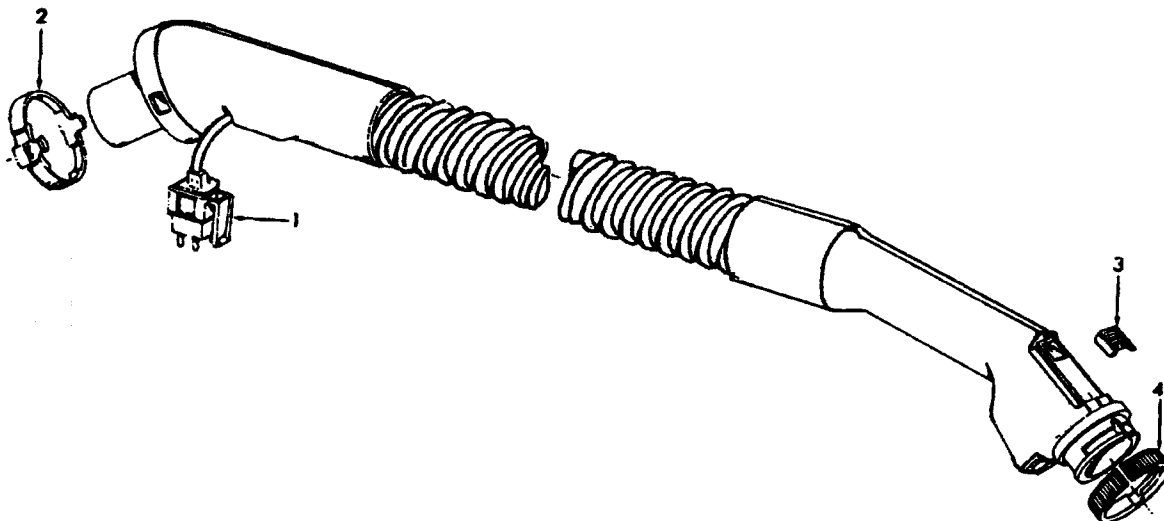

VacShopUSA.com 1-800-353-9991 E-Mail: Sales@VacShopUSA.com

Hose Assemblies
Futura/TurboPOWER/PowerMax

	43434242		Hose Assem. Comp. - ABX/AG - S/C S3513, S3515, S3517, S3527
	43434260		Hose Assem. Comp. - AG - S3510
1	43466044		Hose Grip Assem. - AAP
	43466068		Hose Grip Assem. - AG - S3527
	43466072		Hose Grip Assem. - AG - S3510
2	38711006		Suction Control Ring - MV
	38711012		Suction Control Ring - ABN - S3527
	38711014		Suction Control Ring - AG - S3510
3	36171025		Hose Connector Collar
4	32156010		Hose Sleeve - BZ
5	38671029		Cleaning Tool Hose - AAZ
	38671033	+	Cleaning Tool Hose - ABX - S3527
	38671034		Cleaning Tool Hose - AG - S3510
6	38644044		Hose Connector - AG
7	36153038		Hose Release Latch - AG

Ref. No.	Part No.		Description
	43434241		Hose Assem. Comp.
1	43466054	+	Hose Grip Assem. - AAP
	43466066		Hose Grip Assem. - AG - S3523
2	36171025		Hose Connector Collar
3	32156010		Hose Sleeve - BZ
4	38671029		Cleaning Tool Hose - AAZ
	38671033	+	Cleaning Tool Hose - ABX - S3523
5	38644044		Hose Connector - AG
6	36153038		Hose Release Latch - AG

Ref. No.	Part No.		Description
	43448002	+	Hose
	43433107		Hose - AG
1	36152029		Plug Latch - AG
2	36153038		Hose Release Latch - AG
3	34777005		Suction Regulator Control - AG
4	36153009		Latch Ring - AG
	40300051		Cord Repair Kit - 2W

VacShopUSA.com 1-800-353-9991 E-Mail: Sales@VacShopUSA.com