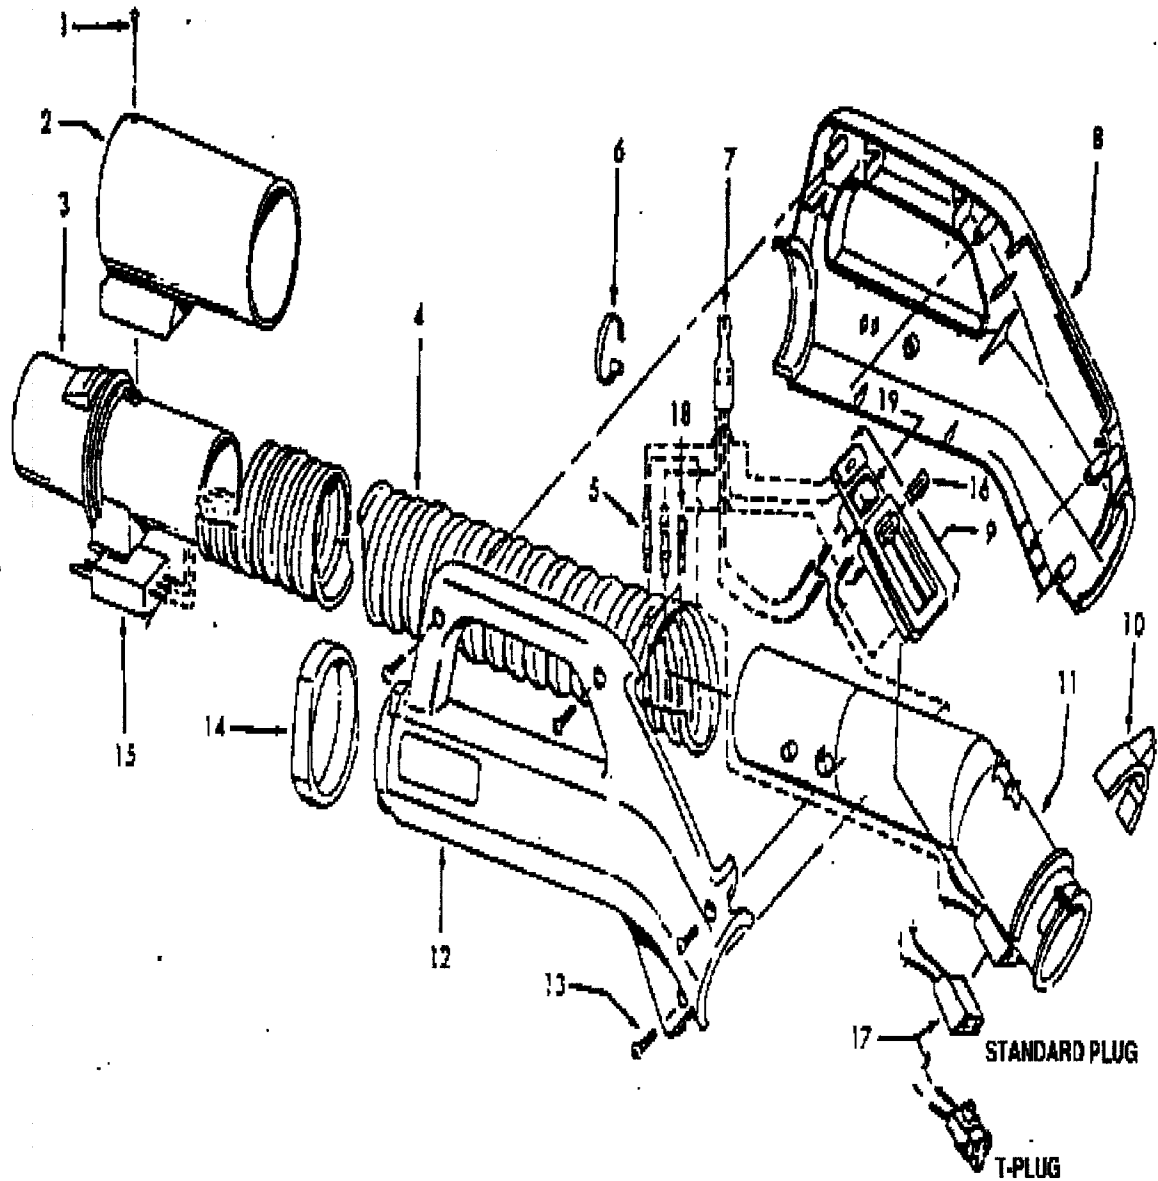

48438226

48438044

48438123

Hose - 3W - MV - (P-1 49)

Ext. Tube - 20 - AX

Power Nozzle - AG - S3283-040

Power Nozzle - AG - T - Plug - S3493 - (P- 146)

Power Nozzle - AG - Std. Plug - S3493 - (P- 146)

Power Nozzle - AG - S3635 - (P-265)

Dimension Hose
 PartsList for 6' & 7-1/2' Hoses

43433079 + Hose - 3W - MV - 6'

Ref. No.	Part No.	Description
1	21124102	Drive Screw
2	38634067	Grip - MV
3	38638030	Hose Connector
4	43433033	Hose - 3W - AAB - 7-1/2'
5	31712006	Insulating Sleeve
6	27479307	Wire Tie

Ref. No.	Part No.	Description
1	21124102	* Drive Screw
2	38634067	Grip - MV
3	38638030	Hose Connector
4	43433033	Hose - 3W - AAB - 7-1/2'
5	31712006	* Insulating Sleeve
6	27479307	* Wire Tie
7	12227	Insulated Terminal
8	39461008	Grip - LH - MV (T-Plug Style)
9	47561006	Grip Control Panel - AG
		(Incl. Items 7,17)
	51341001	Nameplate - Grip Control Panel
10	36153029	Latch Ring
11	38646034	Inner Tube
12	39461007	Grip - RH - MV (T-Plug Style)
13	21447124	* Screw
14	36131087	Retainer Ring
15	46521008	Plug - 3 Pin
16	38421040	Button
17	46651003	Connector & Lamp (T-Plug Style)
	46325032	Connector (T-Plug Style)
18	27613003	Wire Slice
19	28161051	Switch