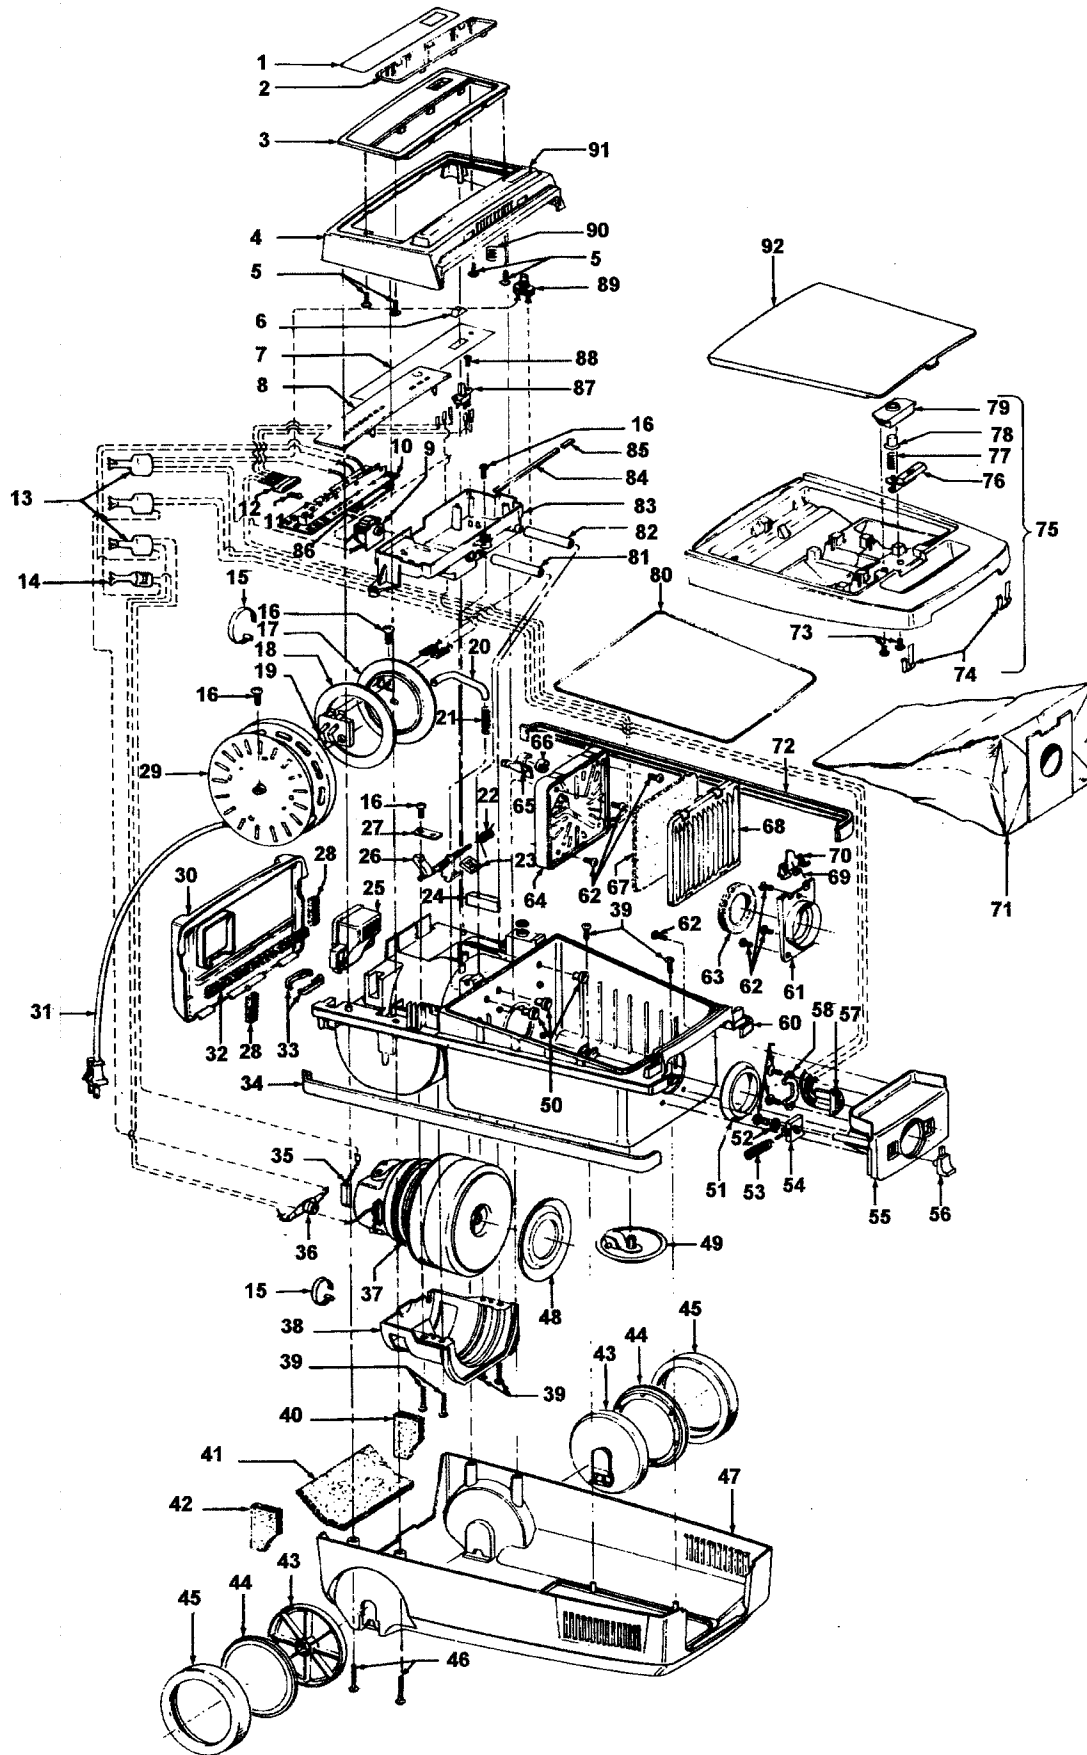

800-353-9991 VacshopUSA.com e-mail vacsrus@VacshopUSA.com

Dimension Cleaner

Model S3281, S3283, S3283-040, S3493, S3635

1	51375073		Nameplate -S3281, S3283
	51375121		Nameplate -S3283-040, S3493, S3635
2	39382022		Lens
3	37214083		Control Panel - AG
4	37221017	+	Rear Deck - MN - S3283, S3283-040, S3635
	37221018		Rear Deck - AG
5	21447125	*	Screw
6	38421020		Switch Button - AG
7	37217007		Insulation Shield
8	51483002		Nameplate Panel - S3281, S3493
	51485011		Nameplate Panel - S3283, S3283-040, S3635
9	47851003		Transducer
10	46851022	+	P.C. Board - S3281, S3493(Use 465851021 Board - Also order nameplate 51485011
	46851021		P.C. Board - S3283, S3283-040, S3635
11	36152003	*	Locking Plug
12	27719102	+	Edge Connector
13	18972		Terminal Insulated
14	12227		Insulated Terminal
15	27479307	*	Wire Tie
16	21447003	*	Screw
17	36924005		Brush Block Bracket
18	31178027		Sea]
19	47342008		Brush Block
20	31725020		Vent Tube
21	38315010		Vent Tube Spring
22	38356006	+	Spring
23	36222008		Brake Pad
24	34132014	+	Foam Pad
25	37926007		Plug Housing - MZ - S3281
	37926009		Plug Housing - AG
26	38458012		Brake Arm
27	36131017	*	Retainer
28	34132008	+	Seal
29	46831025		Cord Reel
30	42224005		Rear Panel - AG
31	46383308		Cord - AAP - 23
32	34123025		Seal
33	35253004		Ferrule
34	36235036		Furniture Guard - RH - MZ - S3281
	36235037		Furniture Guard - RH - MV - S3283, S3283-040, S3493, S3635
35	167679		Carbon Brush
36	28382111		Hi-Limit Thermostat
37	43578037	+	Motor - (P- 1 92)
	43578082		Motor - (P- 1 92)
38	37196110	+	Motor Cap
39	21447072	*	Screw
40	34214002	+	Seal-LH
41	34172026	+	Seal
42	34214001	+	Seal - RH
43	43244021		Inside Wheel
44	32811006	+	Outside Wheel - MW
	32811012	+	Outside Wheel - AG
45	38522051		Tire - MZ - S3281
	38522053		Tire - AG
46	21447121	*	Screw
47	37212131		Lower Case - MU - S3281
	37212132	+	Lower Case - MW - S3283, S3283-040
	37212138	+	Lower Case - AG - S3493, S3635
48	38784013		Motor Seal
49	43244025		Caster Wheel
50	32271003		Tube Adapter
51	38784015		Seal
52	21328071	+	Washer
53	38313017	*	Spring