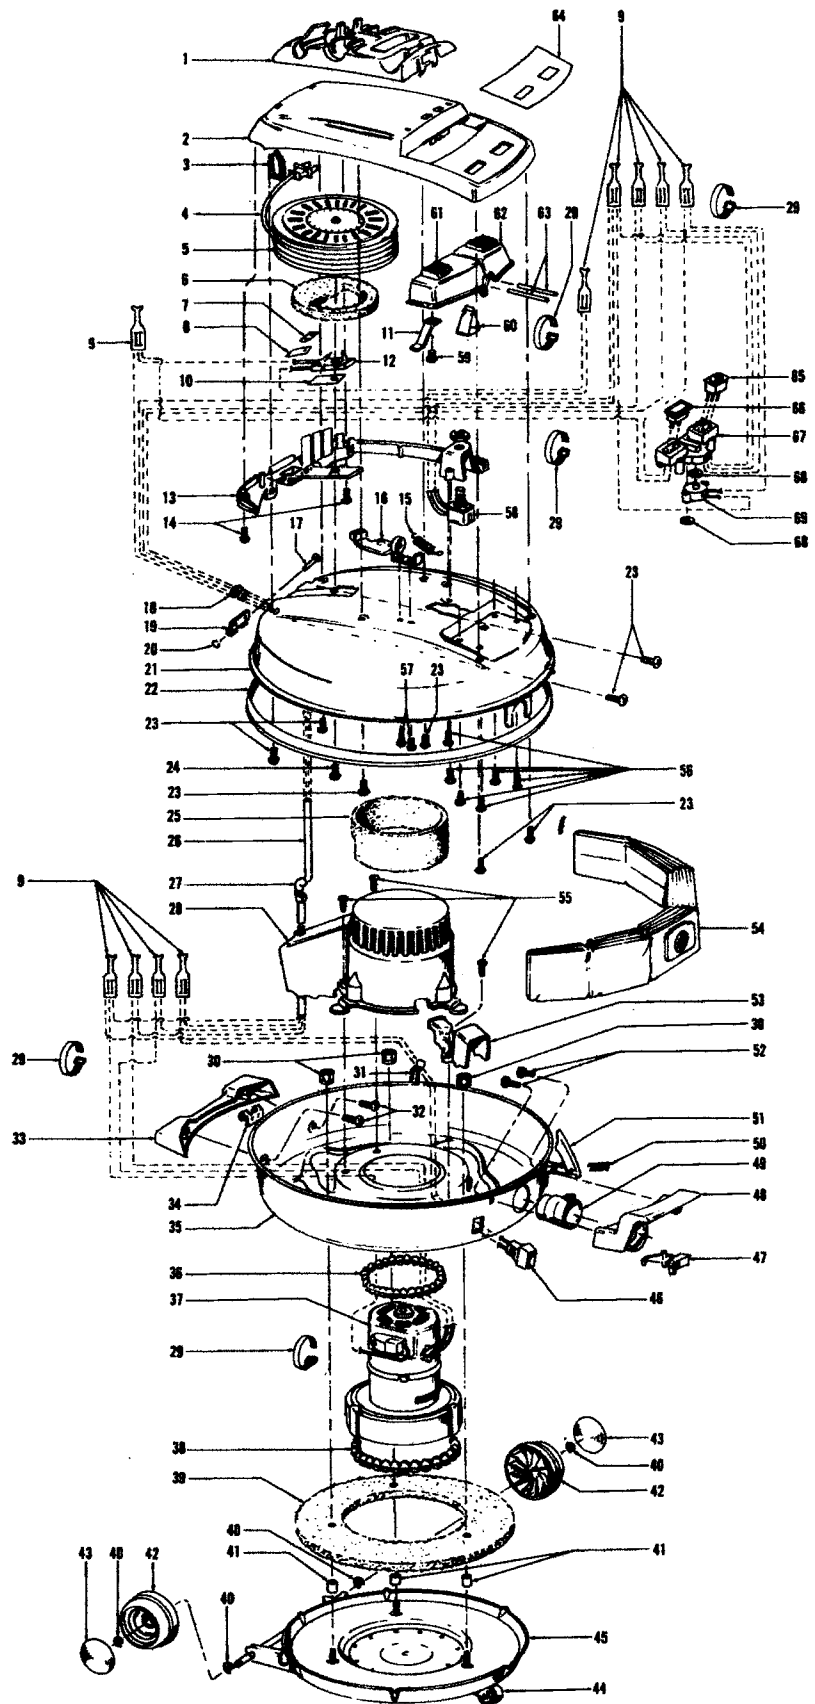

1-800-353-9991   vacshopusa.com   E-mail sales@VacShopUSA.Com

Celebrity IV
Models S3141, S3153

1	36433034		Tool Rack - S3141
	36433031		Tool Rack - LB - S3153
2	37215117	+	Cord Reel Cover - LZ
	37215115		Cord Reel Cover - LB
3	36218014		Cord Guide -LZ
4	46383308		Attach. Cord - AG
5	46831106		Cord Reel - AG
6	31193010	+	Seal
7	21366004	*	Speed Nut
8	34141004	+*	Wire Shield
9	48969	*	Wire Nut
10	34135006	+	Brush Block Insulator
11	34661007	+	Brake Pedal Cam
12	47348045		Brush Block
13	37215133	+	Cover Plate - KX - S3141
	37215135	+	Cover Plate - LB - S3153
14	21447003	*	Screw
15	38332001	+	Spring
16	43138024	+	Brake Assm. w/Pad
17	47938	*	Hinge Pin
18	27482126		Strain Relief
19	35214004		Hinge Leaf - Upper
20	48123AV	+*	Lock Ring
21	42211267	+	Upper Shell - AX
22	170361KY	+	Furniture Guard
	170361JM	+	Furniture Guard
24	21447003	*	Screw
25	38764006		Filter
26	46611005	+	Pigtail Cord
27	27482227		Strain Relief
28	37196070		Motor Cover - JM
29	27479307	*	Wire Tie
30	21652003	+	Hex Nut
31	34723001		Retainer Clip
32	21447014	*	Screw
33	36921009	+	Rest Pad - JR
	36921008	+	Rest Pad - JJ
34	170348AW	+	Hinge Leaf - Lower
35	42213331	+	Intermediate Shell
36	169293		Resilient Mount - Upper
37	43577093		Motor Assm.
38	169294		Resilient Mount - Lower
39	31114008	+	Muffler
40	13730	*	Lock Ring
41	31721025	+	Spacer
42	38522032		Rear Wheel
	38522018	+	Rear Wheel - LY
43	169242		Wheel Cover
44	23737202		Caster Wheel
45	41421311	+	Bottom Pan - JJ
46	46326096	+	Receptacle - AAP
47	36151012		Latch
48	39457012	+	Handle - JR
	39457006	+	Handle - JM
49	170352AG		Bag Collar Connector
50	48512FW	+	Spring
51	16439EW	+	Latch
	16439JX		Latch
52	21447024	+*	Screw
53	37959020	+	Wire Cover - JM
54	4010009H		Paper Bag (3 Pk.)
55	17001FW	*	Screw
56	21447009	*	Screw
57	38198	+	Screw
58	28212004		Switch
59	21447017	+*	Screw
60	34783003		Spring
61	38433060	+	Brake Pedal
62	38433030	+	Switch Pedal - BP - S3141
	38433051		Switch Pedal - JJ - S3153

1-800-353-9991
vacshopusa.com E-mail
sales@VacShopUSA.Com