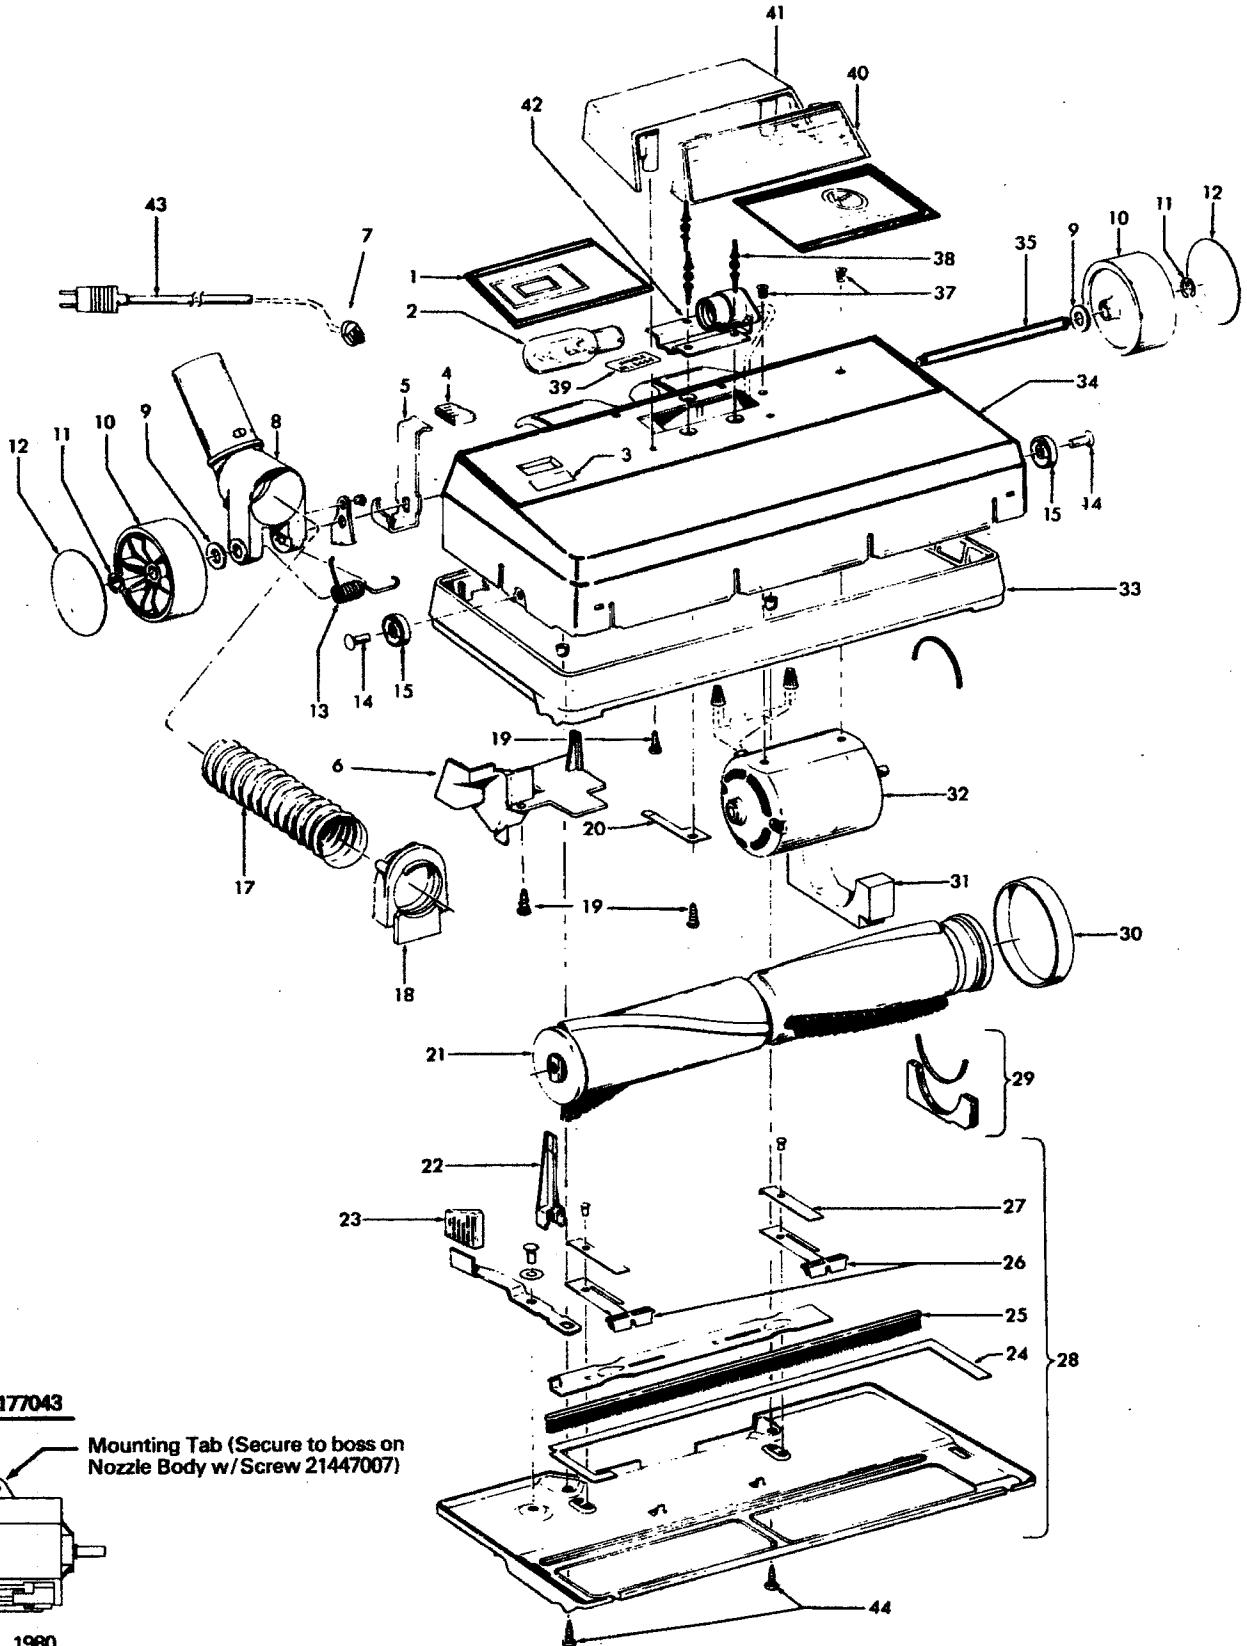

1-800-353-9991 vacshopusa.com E-mail sales@VacShopUSA.Com

Motor 43177043

Mounting Tab (Secure to boss on Nozzle Body w/ Screw 21447007)

After Jan. 1980

Powered Nozzle
Models S3131, S3131-030, S3133, S3135, S3137, S3139, S3139-035, S3141, S3153, S3173

1	52125021	+	Nameplate - S3131, S3131-030
	52125032	+	Nameplate - S3133
	51375018	+	Nameplate - S3135, S3139, S3139-035, S3141
	51375027	+	Nameplate - S3137
	51375025	+	Nameplate - S3139, S3139-035, S3141
	51375026	+	Nameplate - S3153
	51375040		Nameplate - S3173
2	27317307		Lamp - S3139, S3139-035, S3141, S3153
3	39382013		Indicator Lens - S3135, S3137, S3139, S3139-035, S3141, S3153
4	38426072	+	Foot Pad - JM
5	34664007		Release Lever
6	37943010	+	Cover
7	163768		Strain Relief
8	43468013		Nozzle
9	31155005	*	Washer
10	38522001		Wheel
11	13730	*	Lock Ring
12	169242		Wheel Cover
13	38355005		Torsion Spring
14	21256025		Rivet
15	32761001		Wheel
17	43431196		Hose
18	38638013		Hose Adapter
19	21429404	+	Screw
20	35412003		Spring
21	48416004		Agitator
22	51151031	+	Indicator - JM
23	38426080		Foot Pad
24	34123001		Seal
25	48443001		Brush - S3135, S3137, S3139, S3139-035, S3141, S3153
26	36952008		Brush Support
27	34654003		Spring
28	42246007	+	Bottom Plate
	42246003		Bottom Plate - S3135, S3137, S3139, S3139-035, S3141, S3153
29	43548001	+	Agitator Seal
30	38528009		Belt
31	38781003		Dirt Seal - Prior to Jan. 1980 (Use w/27212011 Motor)
	34284001	+	Motor Baffle - After Jan. 1980 (Use w/43177073 Motor)
32	27212011	+	Motor - Prior to Jan. 1980 (Use w/21434224 Screw (2))
	43177073		Motor w/Mounting Tab - After Jan. 1980 (Use w/21447007 Screw (1))
33	36235002		Furniture Guard - JM - S3131, S3131-030, S3135, S3139, S3139-035, S3141
34	42241041		Nozzle Body - JM
35	32543002		Wheel Shaft
37	21434224	+	Screw (2) - Prior to Jan. 1980 (Use w/27212011 Motor)
	21447007	*	Screw (1) - After Jan. 1980 (Use w/43177073 Motor)
38	36218005		Insulation Grommet
39	51638007		Handle Release Label
	51639026	+	Handle Release Label - S3139, 3139-035, S3141
	51639027	+	Hndle Release Label - S3153
40	39383016		Lens - KC
41	42252001		Housing Assembly
42	27171002	+	Lamp Socket
43	46321002		Attachment Cord - AG
44	21447003	*	Screw

1-800-353-9991 vacshopusa.com
E-mail sales@VacShopUSA.Com

ITEMS NOT ILLUSTRATED

46348016			Cord Set - S3131-030
48438011	+		P.N. Assm. - S3133
48438012	+		P.N. Assm. - S3131, S3131-030
48438055			P.N. Assm. - S3139, S3139-035, S3141, S3153
48438014	+		P.N. Assm. - S3137
48438015	+		P.N. Assm. - S3135
48438055			P. N. Assm. - S3173
48438084			P.N. w/o Lens & Nameplate
34618017			Bracket Assm. (Use w/27212011 (Plastic Case) when installing on old