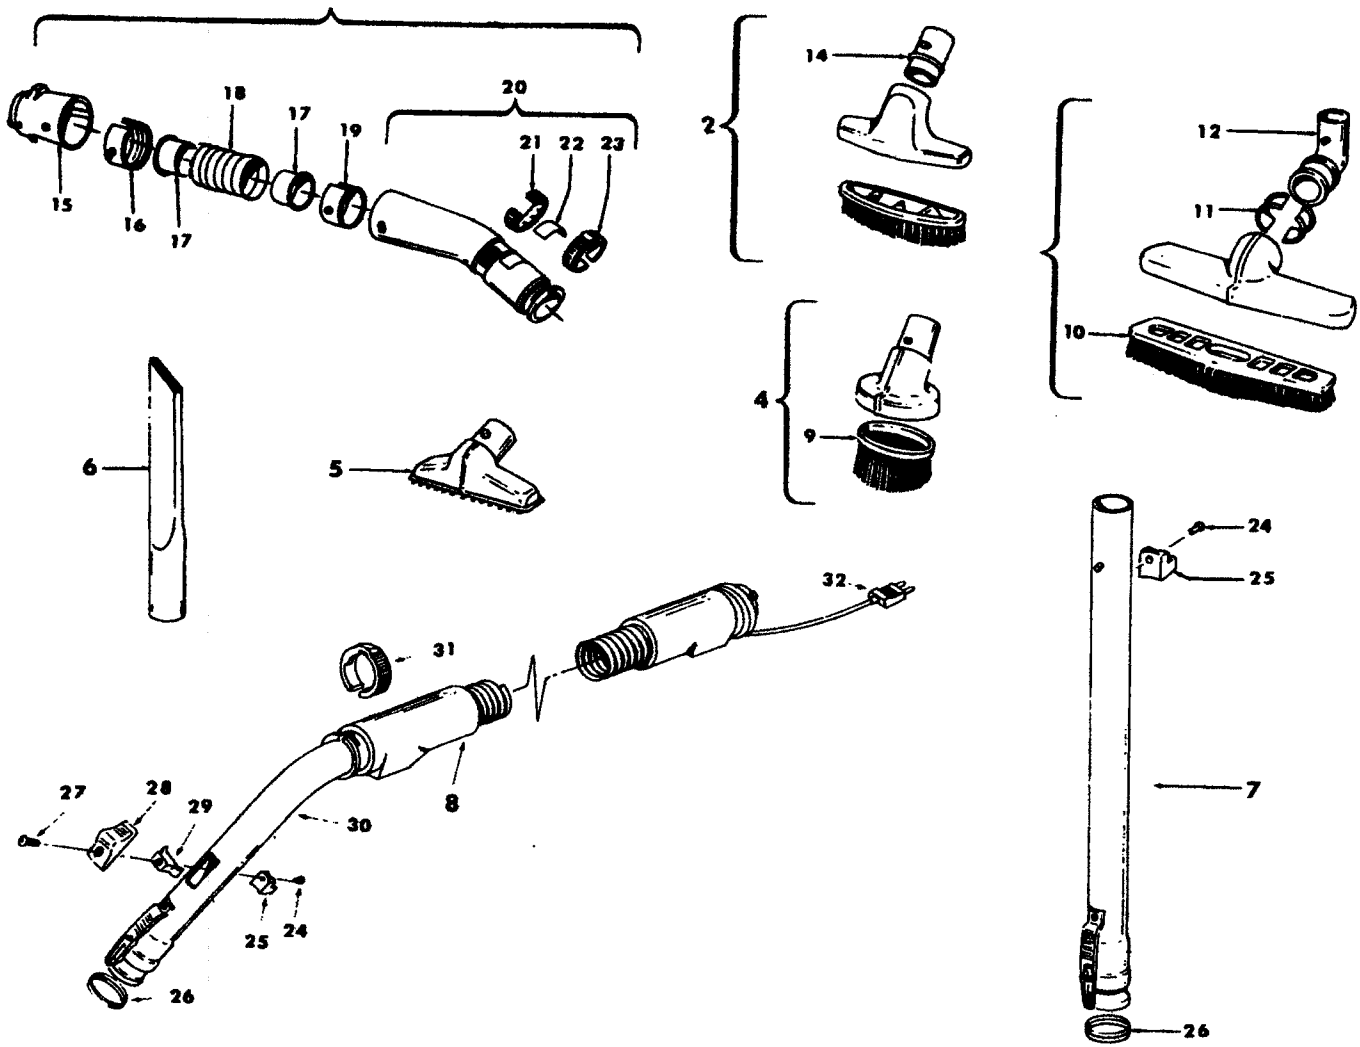

1-800-353-9991   vacshopusa.com   E-mail sales@VacShopUSA.Com

Cleaning Tools

Models S3131, S3131-030, S3133, S3135, S3137, S3139, S3139-035, S3141, S3153, S3173

1	43434191		Hose - ABX - S3131
2	161852JM	+	Furniture Brush
	43414016		Furniture Brush - AG
3	13077JM	+	Floor Brush
	43414073		Floor Brush
4	161851JM	+	Dusting Brush
	43414064		Dusting Brush (One Piece)
5	43414057		Furniture Nozzle
6	38617017		Crevice Tool
7	43453052		Ext. Tube - 20 - AX
	43453088		Ext. Tube (2) (17")
	43453086	+	Ext. Tube (1) (22")
8	43433085		Current Carrying Hose - AAP
9	13263	+	Brush (Use w/ 61851 JM)
10	13253AG	+	Brush
11	13276		Swivel Bushing (2) (Use w/13154JM)
	33712007		Split Ring (Use w/38644040)
12	13154	+	Swivel Connector (Use w/13077JM)
	38644040		Swivel Connector (Use w/48473025)
14	13149JM		Connector Tube (Use w/61852JM)
15	32855003		Hose Connector
16	12615BZ		Collar
17	32156010		Hose Sleeve
18	43434213		Hose Complete
19	36116006		Collar
20	43466044		Hose Grip - JM
21	38711006		Suction Control Ring
22	51869006		Label
23	36153009		Latch Ring
24	12783	++	Rivet
25	36171005		Cord Clip
26	12845JM		Gasket
27	13275	++	Screw
28	13142AG		Suction Control
29	13257BZ		Support
30	43468055		Hose Tube (Early) 17"
	43453023		Hose Tube Curved - AX - 20
31	36153009		Latch Ring
32	46321076		Cord Repair Kit

1-800-353-9991 vacshopusa.com
E-mail sales@VacShopUSA.Com