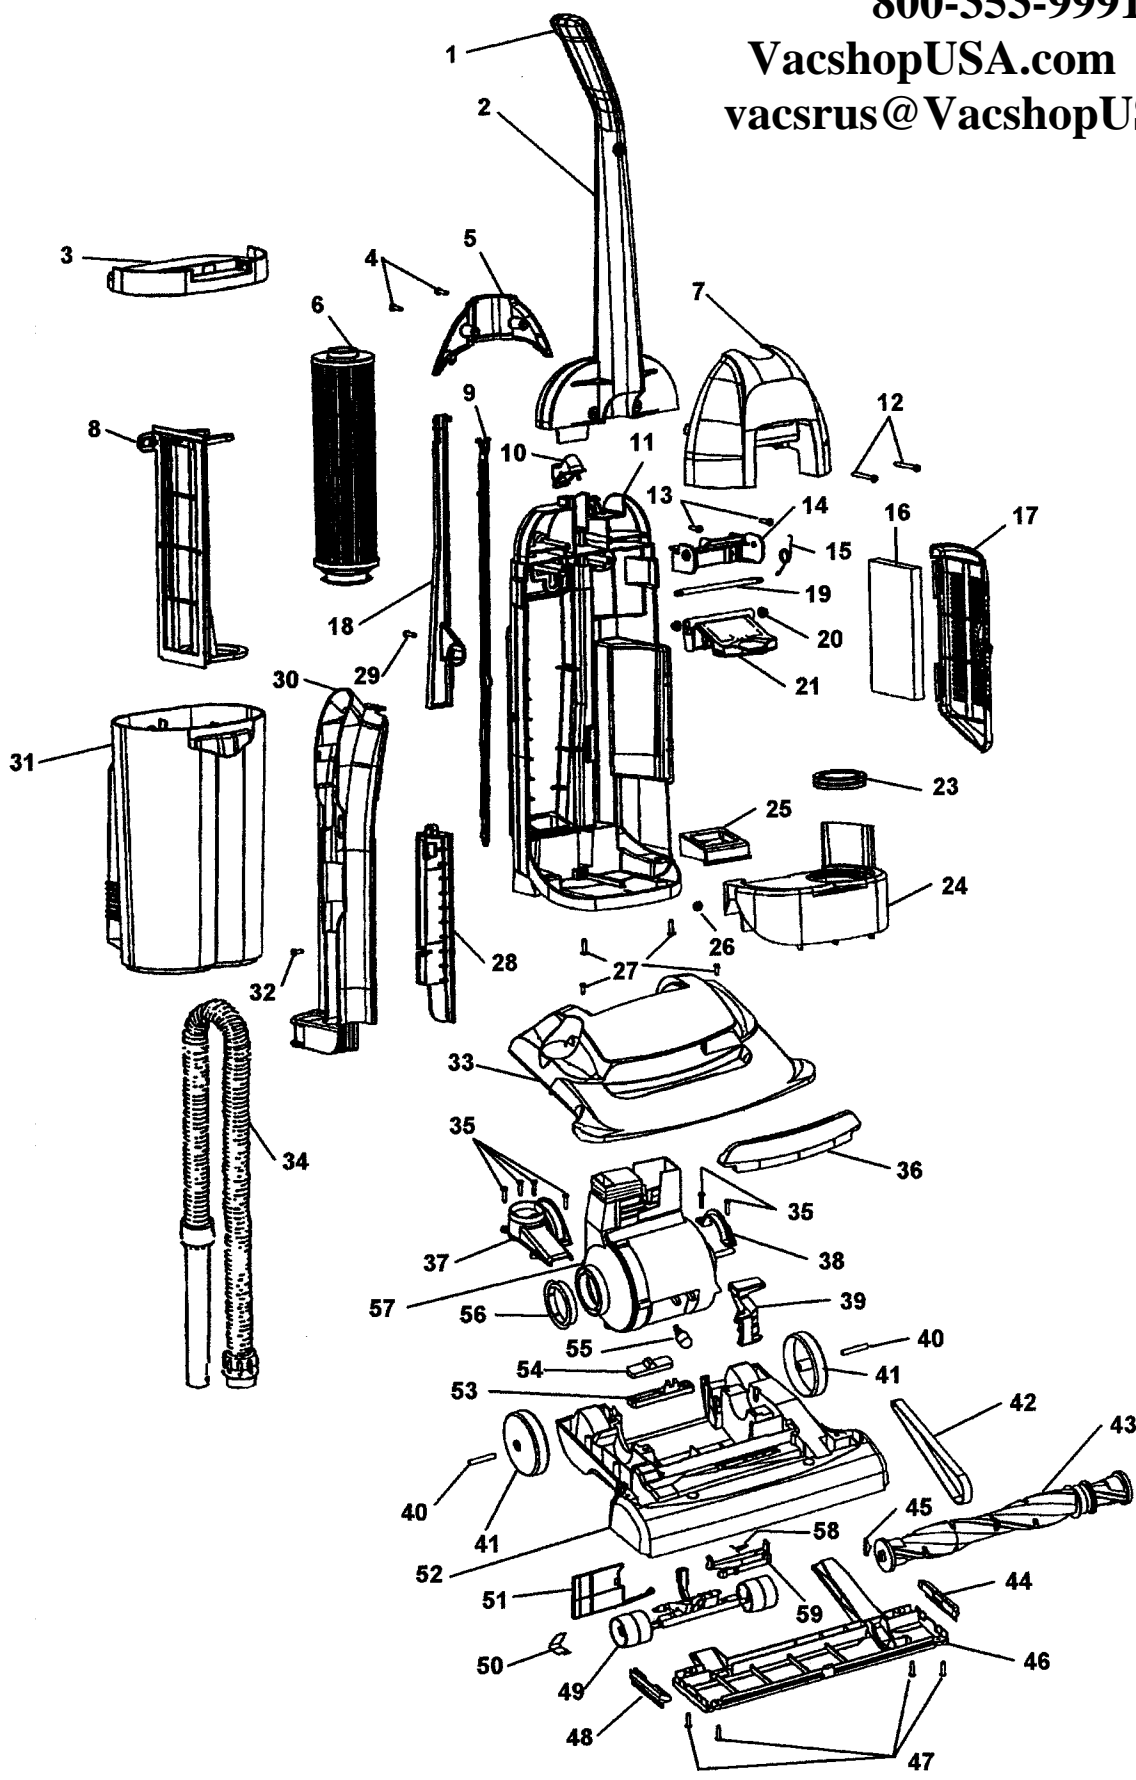

800-353-9991
VacshopUSA.com e-mail
vacsrus@VacshopUSA.com