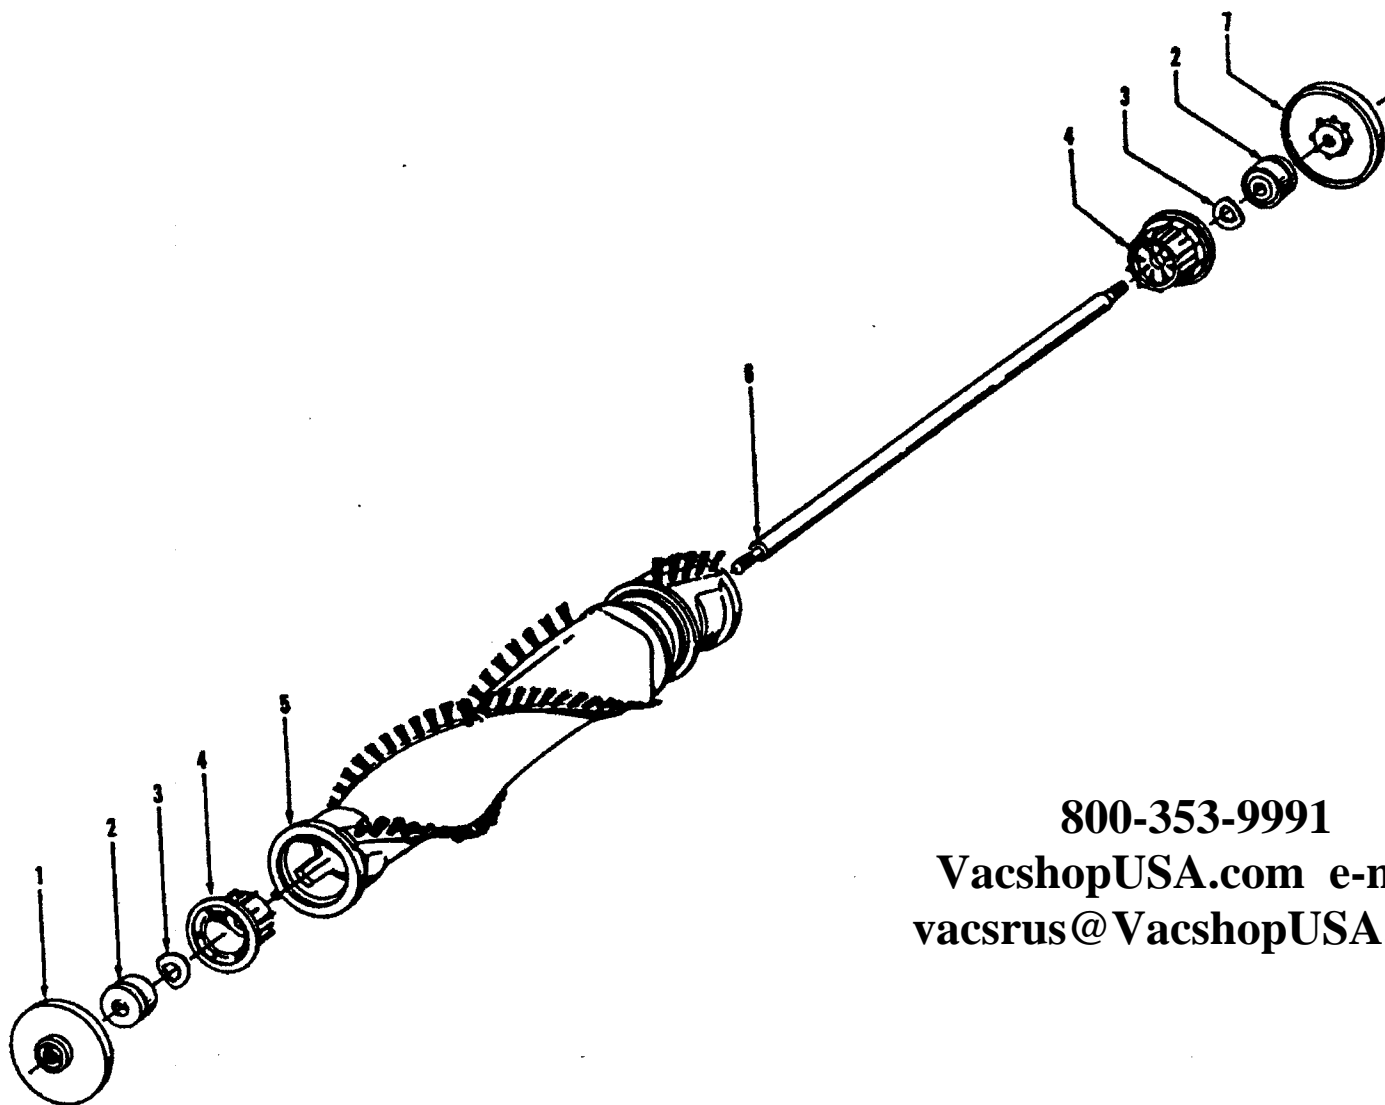

Packaging Material

56511A76
58175145
58175146

Lamp
Seal
Motor Assembly
Spring - FW
Nozzle Height Adj. Cam

Cord Wrap
Attachment Cord - 35'
Attachment Cord - 25'
Label - Filter Grill
Dirt Cup Warning Label
Dirt Cup Removal Label

1	43576142	Motor Assem. Comp.
2	214793DA	Screw-Self Tapping (4)
3	38736033	Fan Chamber
4	38755030	Fan
5	N/A	Rivet - Semi Tubular (2)
6	N/A	Motor Housing Assem.
7	N/A	Motor Brush Holder (2)
8	N/A	Motor Brush Assem. (2)
9	N/A	Bearing
10	N/A	Bearing Retainer
11	36914004	Switch Bus Bar
12	39116005	Attachment Terminal
13	28218043	Switch Assem. - Early Models (Prior to 5/96)
14	28161062	Switch Asem. - Late Models (After 5/96)
15	N/A	Armature/Bearing Assem.
16	37194034	Motor End Cap Assem. - MW
17	N/A	Field Assem.
18	N/A	Lamp Holder Assem.
19	21312793	Washer
	38783020	Duct Seal
	41311016	Motor Brush Holder Assem.

ITEMS NOT ILLUSTRATED

38781013
 54821001

Duct Seal
 Tape (Roll)

800-353-9991 VacshopUSA.com

e-mail

vacrus@VacshopUSA.com

800-353-9991
 VacshopUSA.com e-mail
 vacsrus@VacshopUSA.com

Agitator - 48414081 Elite/Elite II / Dimension / Legacy / TurboPOWER - Four Brush

Agitator - 48414075 Caddy Vac - Four Brush

	48414081		Agitator Assem. Comp. - AG
	48414075		Agitator Assem. Comp. - Caddy Vac
1	36423016		Thread Guard - RH
2	43267002		Agitator Bearing Assem. (2)
3	21347003		Conical Washer (2)
4	36422022	+	Agitator End (2)
5	N/A		Agitator Body
6	32724013	+	Agitator Shaft
7	36423017		Thread Guard - LH - AG