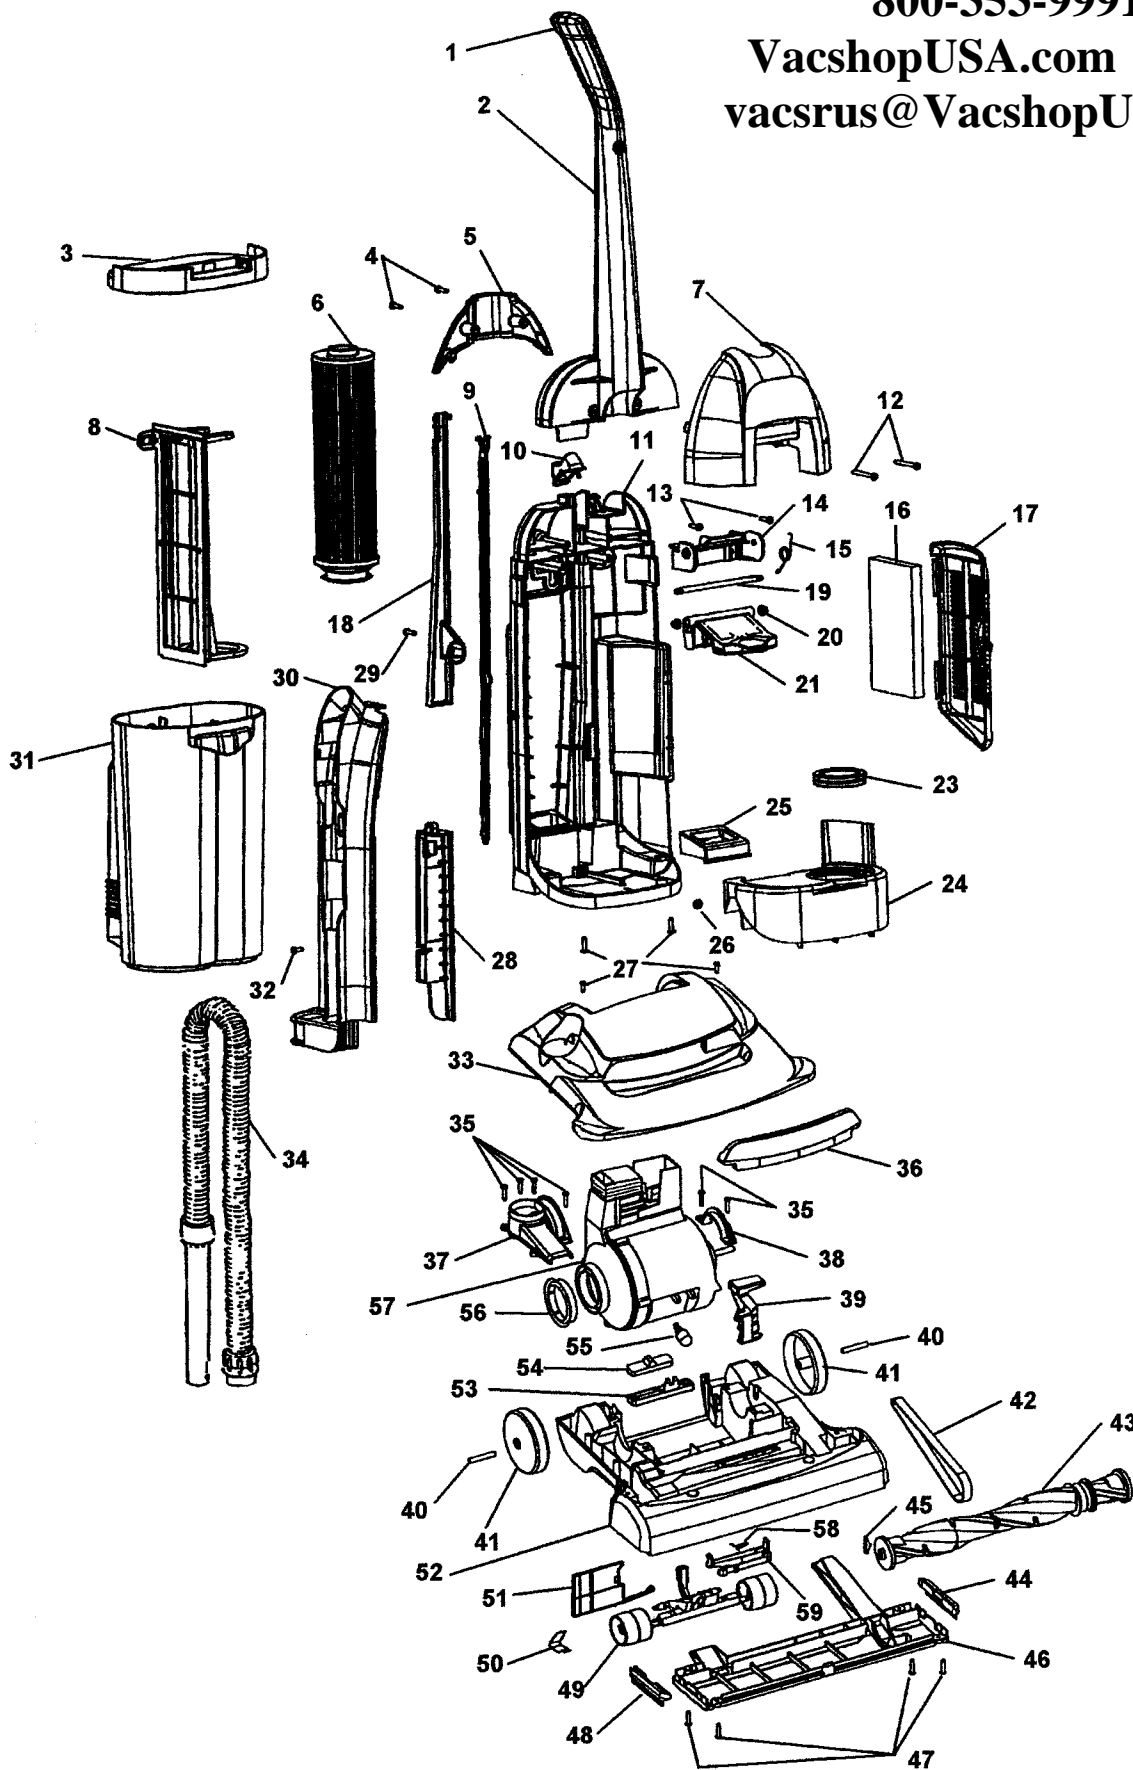

800-353-9991
VacshopUSA.com e-mail
vacsrus@VacshopUSA.com