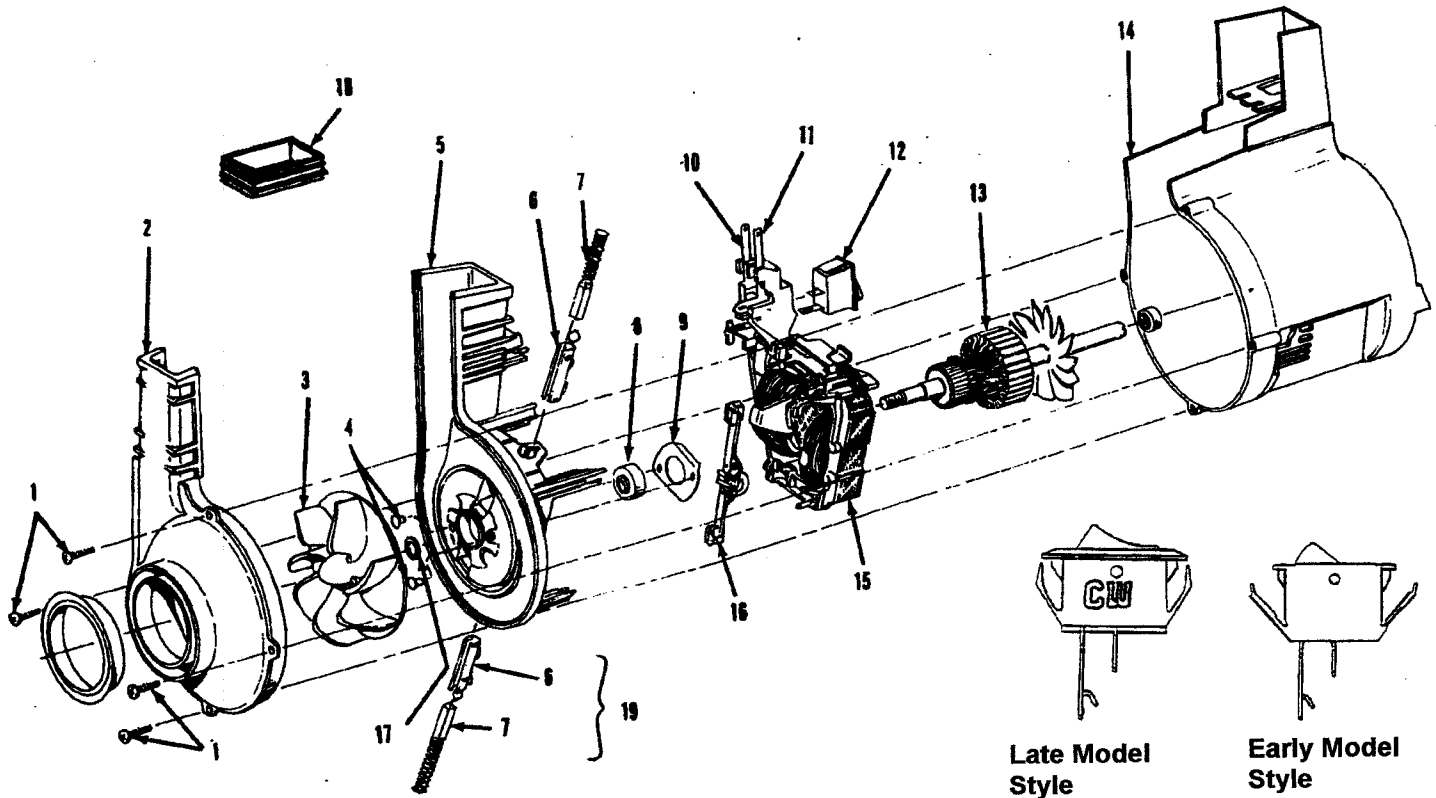

Motor - 43576142
Elite/Legacy w/Headlight
Motor - 43576181 Breathe Easy Models

Motor - 43576142
Elite/Legacy w/Headlight
Motor - 43576181 Breathe Easy Models

1	43576142	Motor Assem. Comp.
2	214793DA	Screw-Self Tapping (4)
3	38736033	Fan Chamber
4	38755030	Fan
5	N/A	Rivet - Semi Tubular (2)
6	N/A	Motor Housing Assem.
7	N/A	Motor Brush Holder (2)
8	N/A	Motor Brush Assem. (2)
9	N/A	Bearing
10	N/A	Bearing Retainer
11	36914004	Switch Bus Bar
12	39116005	Attachment Terminal
13	28218043	Switch Assem. - Early Models (Prior to 5/96)
14	28161062	Switch Asem. - Late Models (After 5/96)
15	N/A	Armature/Bearing Assem.
16	37194034	Motor End Cap Assem. - MW
17	N/A	Field Assem.
18	N/A	Lamp Holder Assem.
19	21312793	Washer
	38783020	Duct Seal
	41311016	Motor Brush Holder Assem.

ITEMS NOT ILLUSTRATED

38781013
54821001

Duct Seal
Tape (Roll)

800-353-9991 VacshopUSA.com

e-mail

vacrus@VacshopUSA.com