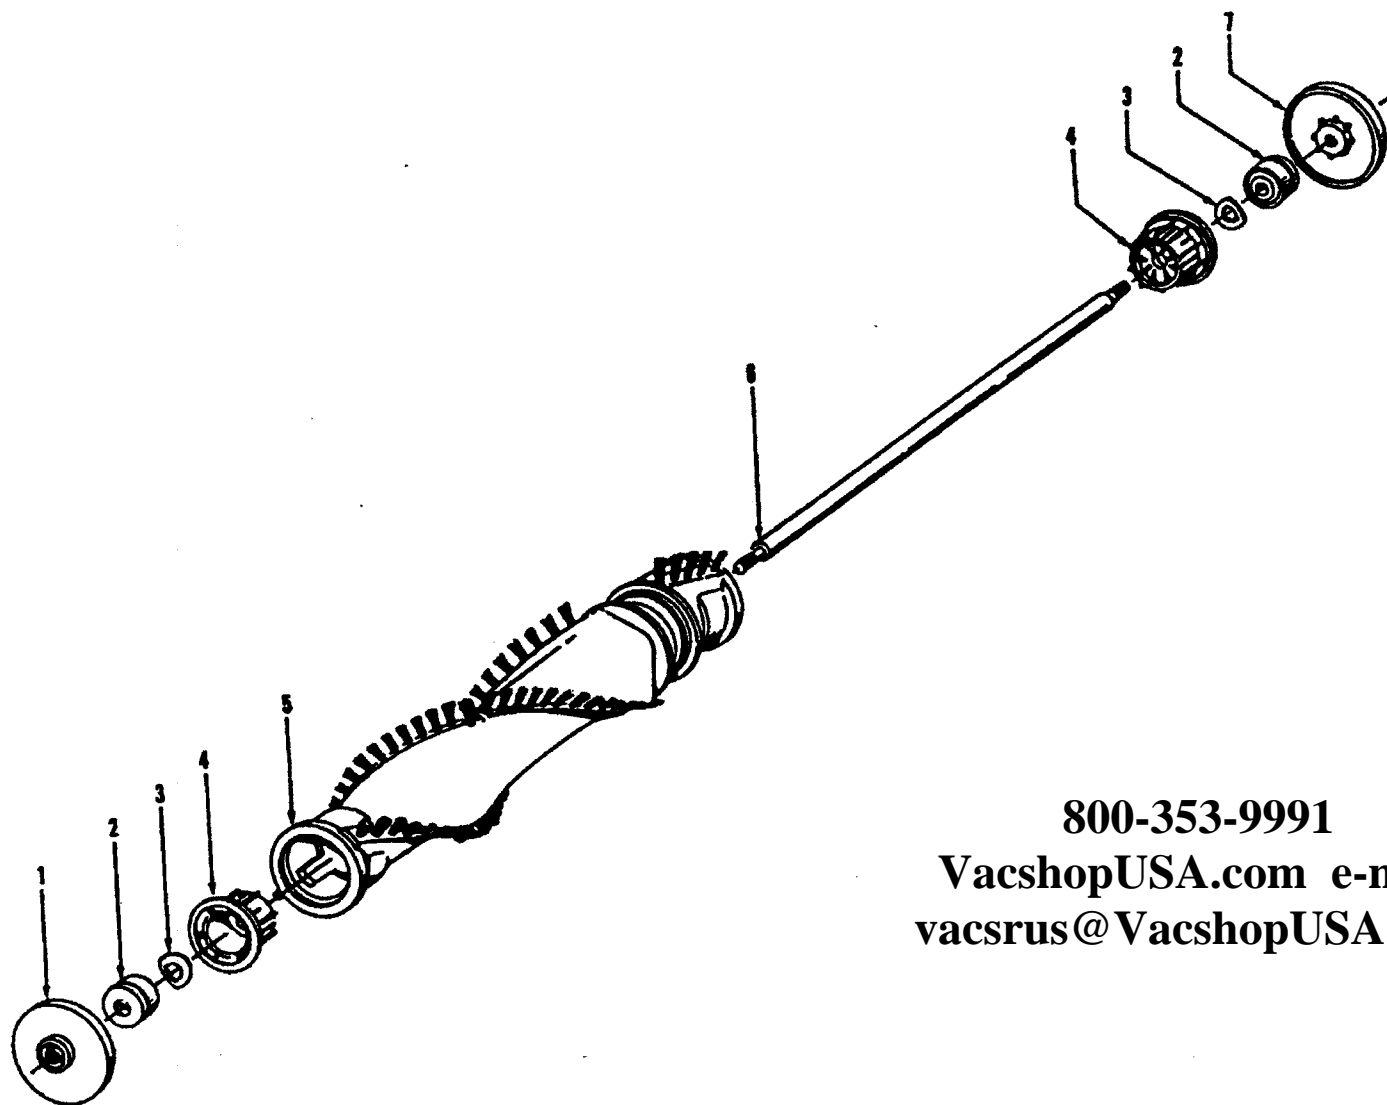

Packaging Material

56511A76
58175145
58175146

Lamp
Seal
Motor Assembly
Spring - FW
Nozzle Height Adj. Cam

Cord Wrap
Attachment Cord - 35'
Attachment Cord - 25'
Label - Filter Grill
Dirt Cup Warning Label
Dirt Cup Removal Label

ITEMS NOT ILLUSTRATED

38781013
 54821001

Duct Seal
 Tape (Roll)

800-353-9991 VacshopUSA.com

e-mail

vacrus@VacshopUSA.com

800-353-9991
 VacshopUSA.com e-mail
 vacsrus@VacshopUSA.com

Agitator - 48414081 Elite/Elite II / Dimension / Legacy / TurboPOWER - Four Brush

Agitator - 48414075 Caddy Vac - Four Brush

	48414081		Agitator Assem. Comp. - AG
	48414075		Agitator Assem. Comp. - Caddy Vac
1	36423016		Thread Guard - RH
2	43267002		Agitator Bearing Assem. (2)
3	21347003		Conical Washer (2)
4	36422022	+	Agitator End (2)
5	N/A		Agitator Body
6	32724013	+	Agitator Shaft
7	36423017		Thread Guard - LH - AG