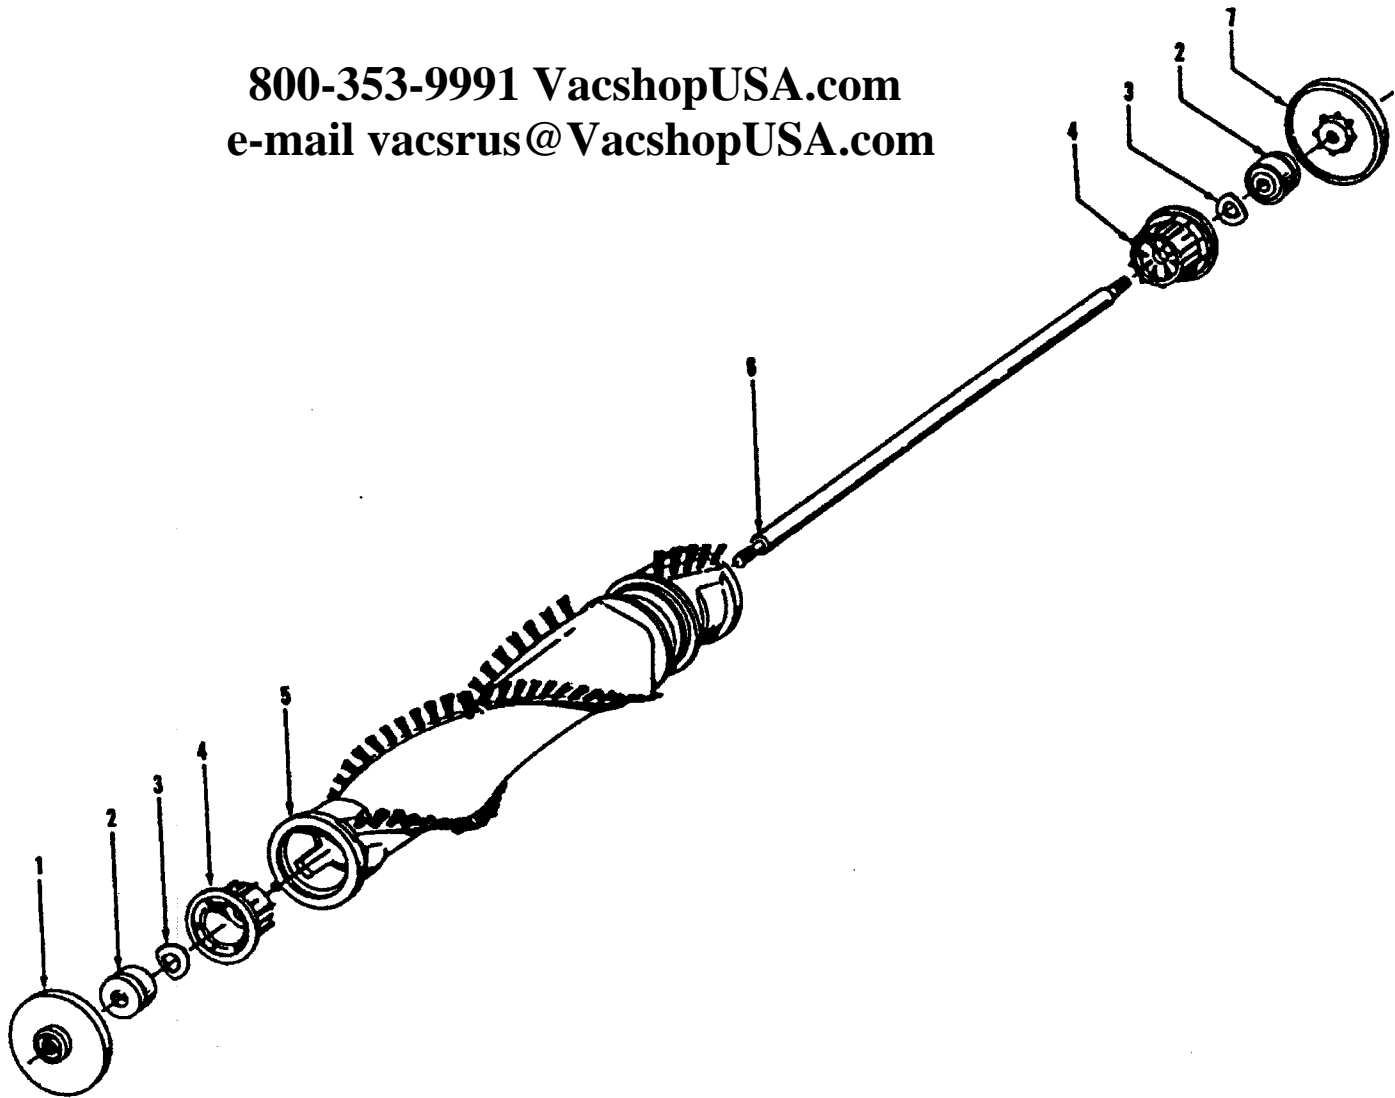

800-353-9991 VacshopUSA.com
e-mail vacsrus@VacshopUSA.com

	42252A04		Hood Assembly - AG - U5239-930
52	37257175		Air Intake Door Assembly - ABE
53	38351011		Spring
54	38784056		Seal - AG
55	21362006	*	Speed Nut
56	38613029		Air Intake - AG
57	51151004		Indicator Flag - BZ U5221-930, U5223-930, U5227-930
58	38733002		Bag Check Diaphragm - U5221-930, U5223-930, U5227-930

	43576142		Motor Assembly Complete
	43576181		Motor Assembly Complete
1	214793DA		Screw-Self Tapping (4)
2	38736033		Fan Chamber
3	38755030		Fan
4	N/A		Rivet - Semi Tubular (2)
5	N/A		Motor Housing Assem.
6	N/A		Motor Brush Holder (2)
7	N/A		Motor Brush Assem. (2)
8	N/A		Bearing
9	N/A		Bearing Retainer
10	36914004		Switch Bus Bar
11	39116005	+	Attachment Terminal
12	28218043		Switch Assem. - Early Models (Prior to 5/96)
	28161062		Switch Asem. - Late Models (After 5/96)
13	N/A		Armature/Bearing Assem.
14	37194034		Motor End Cap Assem. - MW
15	N/A		Field Assem.
16	N/A		Lamp Holder Assem.
17	21312793	*	Washer
18	38783020		Duct Seal
19	41311016		Motor Brush Holder Assem.

ITEMS NOT ILLUSTRATED

38781013	Duct Seal
54821001	Tape (Roll)

800-353-9991 VacshopUSA.com
e-mail vacsrus@VacshopUSA.com

Agitator - 48414081 Elite/Elite II / Dimension / Legacy / TurboPOWER - Four Brush

Agitator - 48414075 Caddy Vac - Four Brush