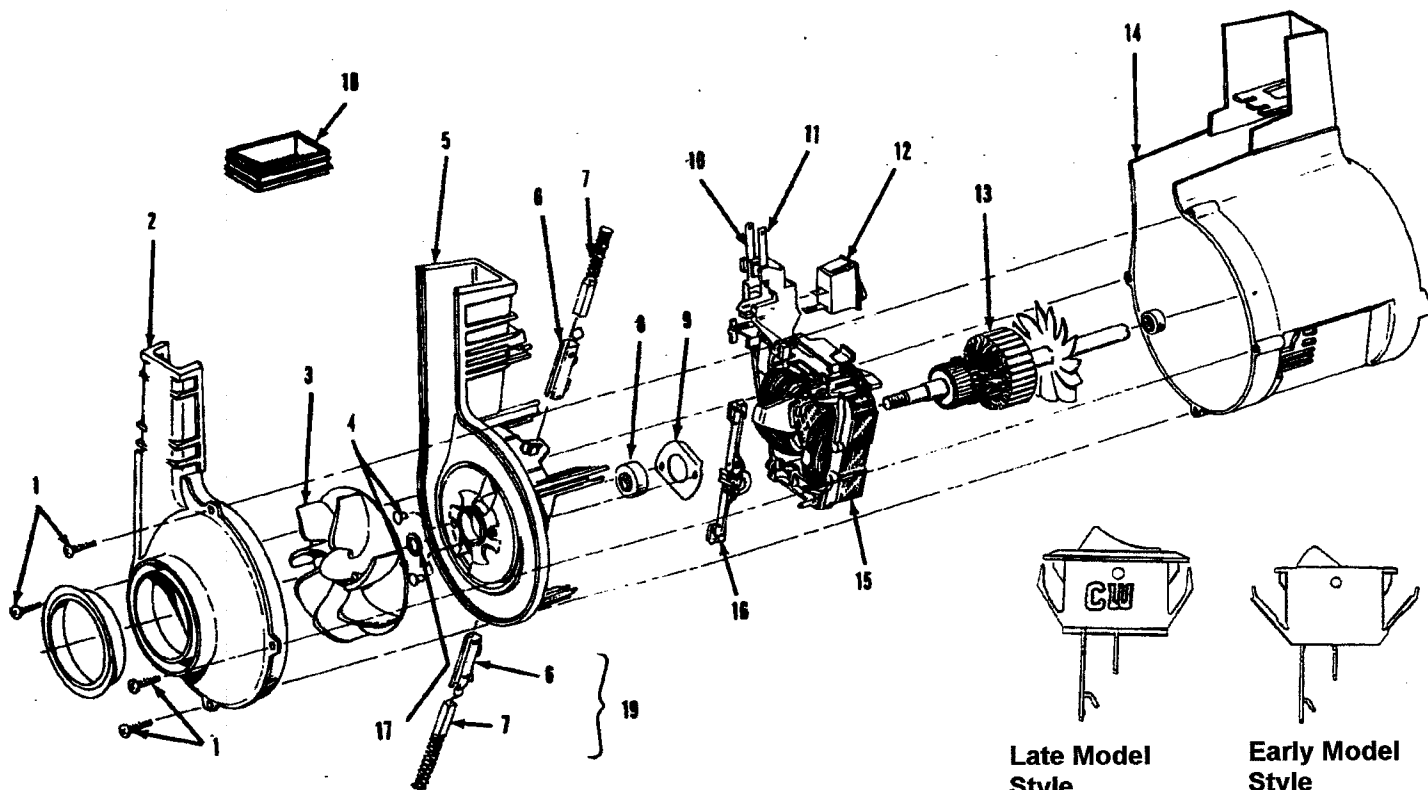

800-353-9991 VacshopUSA.com
e-mail vacsrus@VacshopUSA.com

Motor - 43576142 Elite/Legacy w/Headlight Model
Motor - 43576181 Breathe Easy

	43576142		Motor Assembly Complete
	43576181		Motor Assembly Complete
1	214793DA		Screw-Self Tapping (4)
2	38736033		Fan Chamber
3	38755030		Fan
4	N/A		Rivet - Semi Tubular (2)
5	N/A		Motor Housing Assem.
6	N/A		Motor Brush Holder (2)
7	N/A		Motor Brush Assem. (2)
8	N/A		Bearing
9	N/A		Bearing Retainer
10	36914004		Switch Bus Bar
11	39116005	+	Attachment Terminal
12	28218043		Switch Assem. - Early Models (Prior to 5/96)
	28161062		Switch Asem. - Late Models (After 5/96)
13	N/A		Armature/Bearing Assem.
14	37194034		Motor End Cap Assem. - MW
15	N/A		Field Assem.
16	N/A		Lamp Holder Assem.
17	21312793	*	Washer
18	38783020		Duct Seal
19	41311016		Motor Brush Holder Assem.

ITEMS NOT ILLUSTRATED

38781013	Duct Seal
54821001	Tape (Roll)