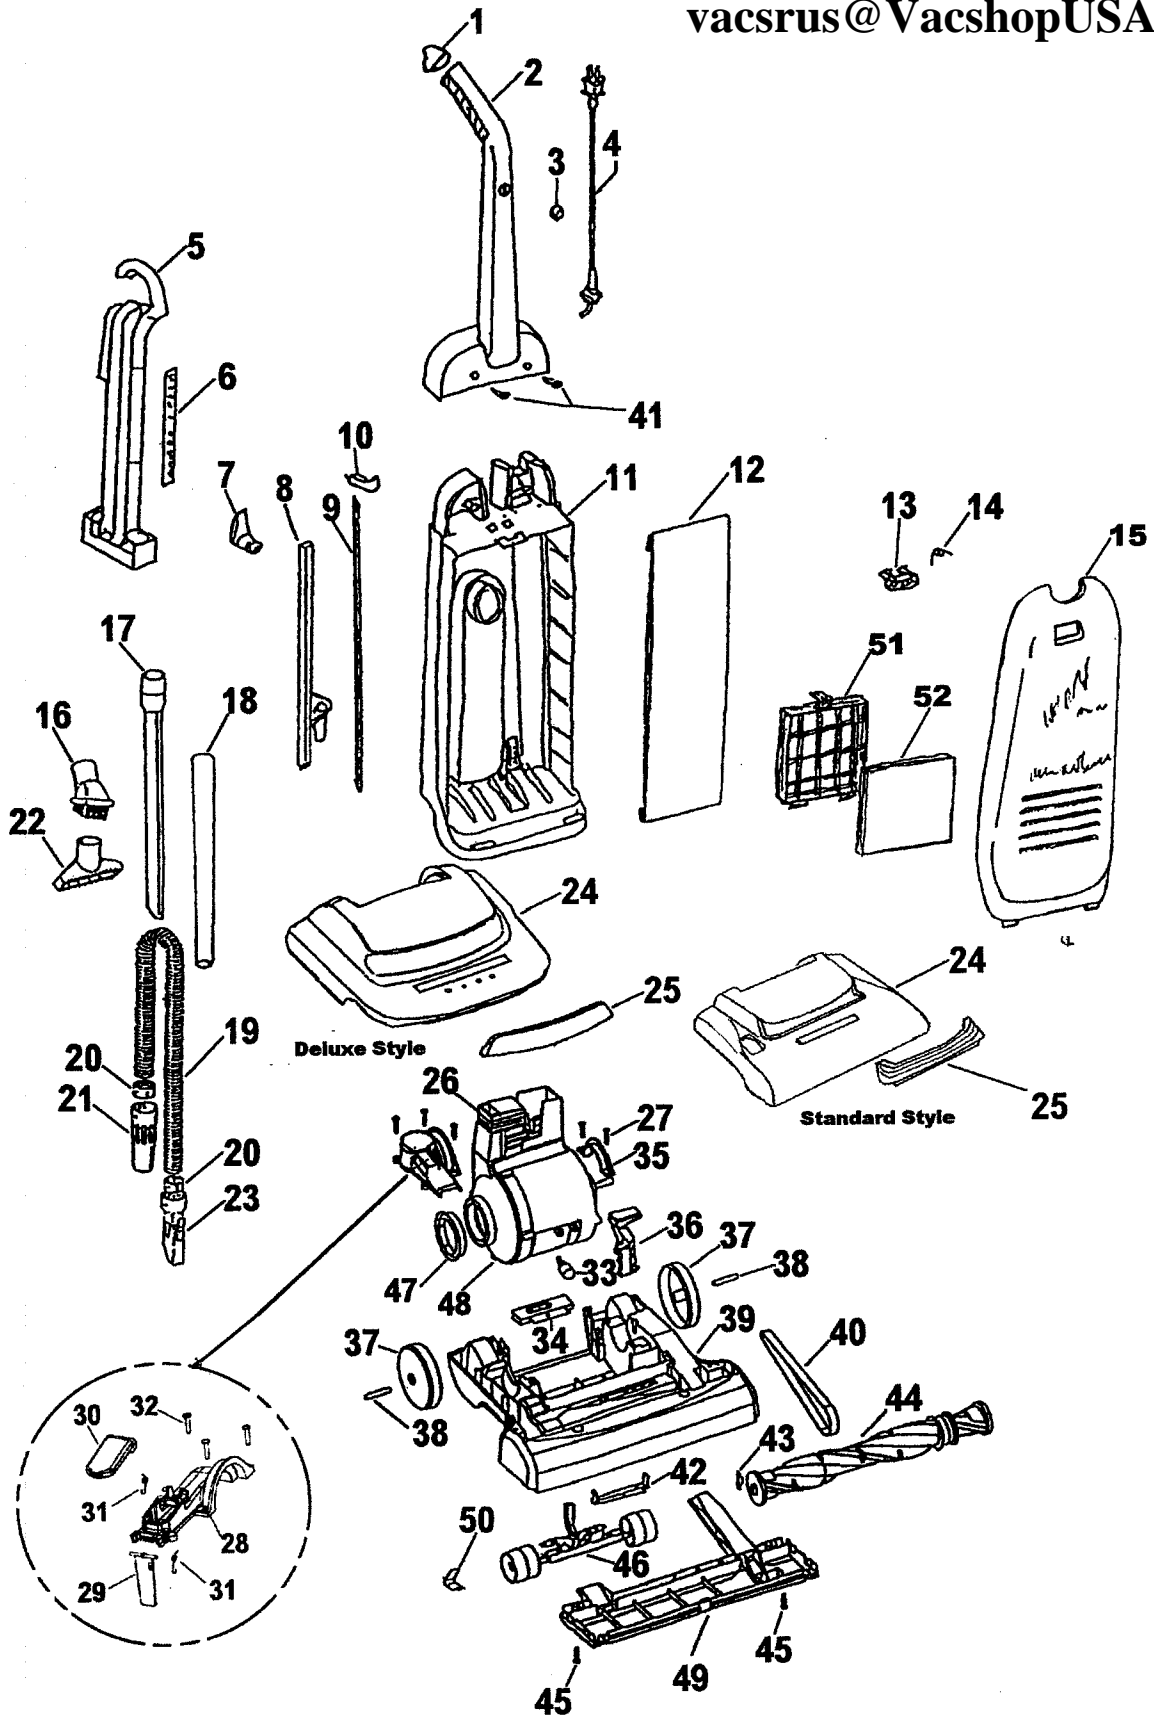

800-353-9991 VacshopUSA.com
e-mail
vacrus@VacshopUSA.com

Caddy Vac
Model U5110-900, U5111-900, U5112-900, U5114-900, U5130-900, U5131-900, U5132-900,
,U5133-90

800-353-9991
VacshopUSA.com e-mail
vacsrus@VacshopUSA.com

1.	37911078	Handle Cap - ABE
2.	39466041	Handle (Inc. item 1 & 3)
3.	N/A	Handle Plug (Inc. with item 2)
4.	46388027	Cord Assembly - 35 Ft.
5.	36433132	Tool Caddy - (Inc. item 6)
6.	N/A	Nameplate (Inc. with item 5)
7.	3944201P	Cord Wrap
8.	N/A	Included with item 11
9.	38458057	Switch Rod
10.	38433036	Switch Rocker
11.	37255026	Bag Housing (Inc. items 7, 8, 9, 10)
12.	4010100Z	Throw Away Bag - 3 pack - Allergen Filtration
13.	36151013	Bag Door Latch - U5110-900, U5112-900, U5114-900, U5133-900
	36151010	Bag Door Latch - U5111-900, U5130-900, U5131-900, U5132-900
14.	38355009	Torsion Spring
15.	37254107	Bag Door - ACT - U5110-900, (Inc.items 13, 14, 51)
	37254108	Bag Door - ACF- U5112-900 (Inc. items 13, 14, 51)
	37254120	Bag Door - ABB - U5130-900 (Inc. items 13, 14, 51)
	37254121	Bag Door - ACU - U5132-900 (Inc. items 13, 14, 51)
	37254150	Bag Door - ACF - U5114-900 (Inc.items 13, 14, 51)
	37254151	Bag Door - ACT - U5111-900 (Inc.items 13, 14, 51)
	37254152	Bag Door - ABB - U5131-900 (Inc.items 13, 14, 51)
	37254153	Bag Door - AG - U5133-900 (Inc.items 13, 14, 51)
16.	43414174	Dusting Brush Assembly
17.	38617029	Crevice Tool
18.	38634078	Extension Tube
19.	43434265	Hose Assembly (Inc. items 20 thru 23)
20.	36116014	Hose Connector Collar
21.	32288011	Hose Adapter
22.	3861401E	Furniture Nozzle
23.	38656035	Hose Connector
24.	42252A63	Hood Assembly - ACT- Std. U5110-900 (Inc. item 25)
	42252A67	Hood Assembly - ACF- Std. U5112-900 (Inc. item 25)
	42252A64	Hood Assembly - ABB - Dlx. U5130-900 (Inc. item 25)
	42252A68	Hood Assembly - ACU - Dlx. U5132-900 (Inc. item 25)
	42252B01	Hood Assembly - ACF - Std. U5114-900 (Inc. item 25)
	42252B02	Hood Assembly - ACT - Std. U5111-900 (Inc. item 25)
	42252B03	Hood Assembly - ABB - Dlx. U5131-900 (Inc. item 25)
	42252B04	Hood Assembly - AG - Dlx. U5133-900 (Inc. item 25)
25.	39383055	Lens - U5110-900, U5111-900, U5112-900, U5114-900
	39383056	Lens - U5130-900, U5131-900, U5132-900, U5133-900
26.	38783020	Duct Seal
27.	21447217	* Screw (5)
28.	38656034	Duct Cover
29.	38718010	Valve Door
30.	37257245	Air Intake Door
31.	38351020	Spring (2)
32.	21447217	* Screw (5)
33.	27313101	Dirt Finder Lamp
34.	40309028	Cam Actuator Assembly
35.	36131090	Motor Retainer Cap
36.	38458058	Handle Release Lever
37.	38522011	Rear Wheel (2)
38.	31523012	Wheel Shaft (2)
39.	37241156	Main Body - U5110-900, U5111-900, U5112-900, U5114-900 (Inc. items 37,38)
	37241157	Main Body - U5130-900, U5131-900, U5132-900, U5133-900 (Inc. items 37,38)
40.	38528027	Agitator Belt
41.	21447072	* Screw
42.	38563008	Nozzle Height Adj. Cam
43.	013261AY*	Rug Nozzle Rib Shoe
44.	48414075	Agitator Assembly (P.204)
	48414081	Agitator Assembly - U5133-900 (P. 204)