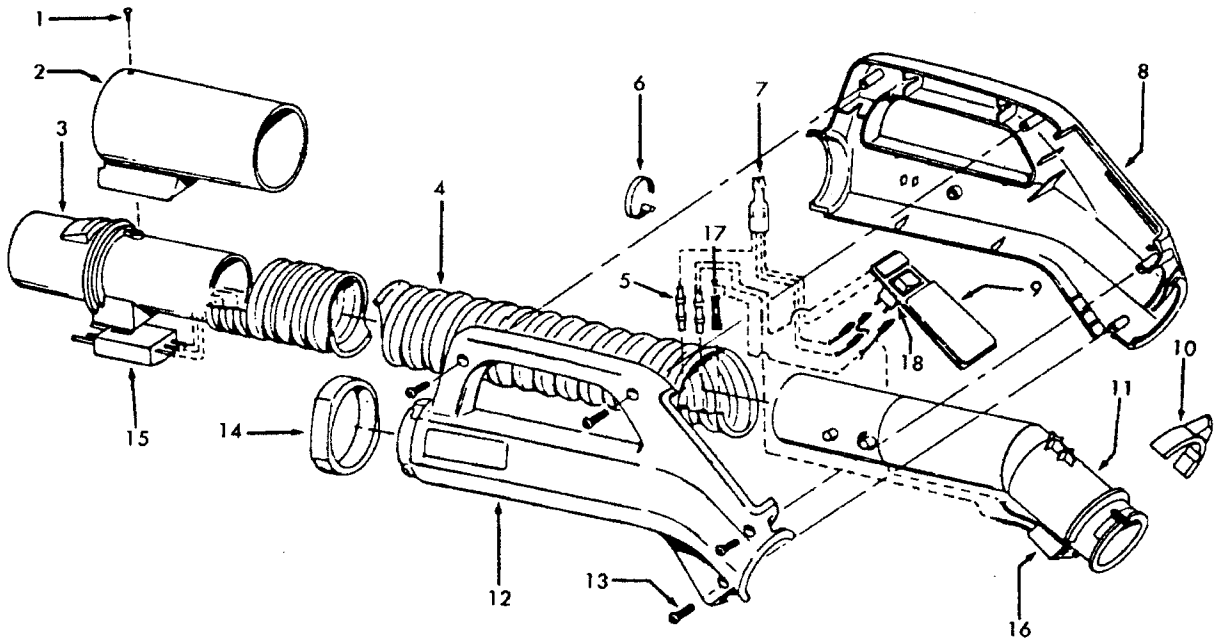

62	21447003		Screw
63	38784017		Seal
64	42983015	+	Air Flow Control
65	38458020		Sail
66	39131001		Magnet
67	38765006		Filter
68	37944004		Filter Retainer
69	38351006		Spring
70	36153026		Bag Latch
71	4010037M		Paper Bag - 3 Pkg.
72	36235027		Furniture Guard - LH - MV
73	21447017		Screw
74	21378157		Spring Clip
75	42217106		Bag Lid - AG
	37215098		Bag Lid - AG - S3635
76	36152012		Latch - MN
	36512013		Latch - AG - S3635
77	38313017		Spring
78	38411053		Pop-Up Button
79	36131048		Latch Retainer
80	31526003		Seal
81	31724023		Vent Tube
82	31724025		Vent Tube
83	37922005		P.C. Board Cover
84	34123024		Seal
85	34122010		Seal
86	34132015	+*	Foam Pad
87	28182001		Switch
88	21447120	+*	Screw
89	47511029		Switch
90	38313021		Spring
91	38426048		Pedal - Printed
92	36433024		Tool Lid - Transparent

Motor - Available as assembly only.

Cleaning Tools

38617017	Crevice Tool - AG
43414057	Furniture Nozzle - AG
43414064	Dusting Brush - AG
43414073	Floor Brush - AG
43433024	Hose - 3 W - MV
43453052	Extension Tube - AX - 20
48438039	Power Nozzle
48438249	Power Nozzle - S3635
43453043	Poly - Wand 20"

800-353-9991
VacshopUSA.com
e-mail
vacsrus@VacshopUSA.com

800-353-9991

VacshopUSA.com

e-mail

vacsrus@VacshopUSA.com