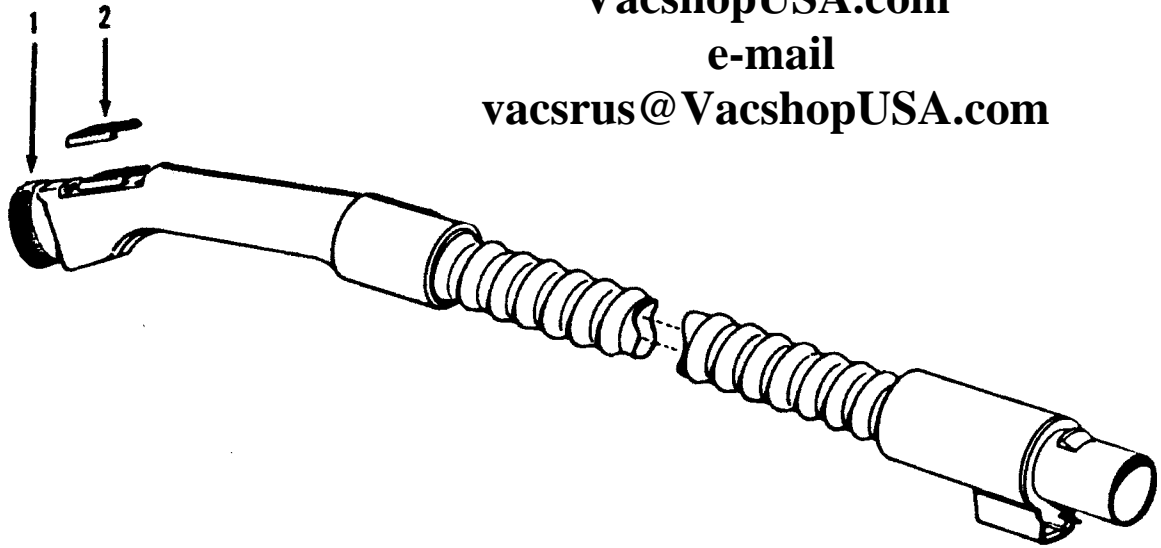

62	21447003		Screw
63	38784017		Seal
64	42983015	+	Air Flow Control
65	38458020		Sail
66	39131001		Magnet
67	38765006		Filter
68	37944004		Filter Retainer
69	38351006		Spring
70	36153026		Bag Latch
71	4010037M		Paper Bag - 3 Pkg.
72	36235027		Furniture Guard - LH - MV
73	21447017		Screw
74	21378157		Spring Clip
75	42217106		Bag Lid - AG
	37215098		Bag Lid - AG - S3635
76	36152012		Latch - MN
	36512013		Latch - AG - S3635
77	38313017		Spring
78	38411053		Pop-Up Button
79	36131048		Latch Retainer
80	31526003		Seal
81	31724023		Vent Tube
82	31724025		Vent Tube
83	37922005		P.C. Board Cover
84	34123024		Seal
85	34122010		Seal
86	34132015	+*	Foam Pad
87	28182001		Switch
88	21447120	+*	Screw
89	47511029		Switch
90	38313021		Spring
91	38426048		Pedal - Printed
92	36433024		Tool Lid - Transparent

Motor - Available as assembly only.

Cleaning Tools

38617017	Crevice Tool - AG
43414057	Furniture Nozzle - AG
43414064	Dusting Brush - AG
43414073	Floor Brush - AG
43433024	Hose - 3 W - MV
43453052	Extension Tube - AX - 20
48438039	Power Nozzle
48438249	Power Nozzle - S3635
43453043	Poly - Wand 20"

800-353-9991
VacshopUSA.com
e-mail
vacsrus@VacshopUSA.com

800-353-9991

VacshopUSA.com

e-mail

vacsrus@VacshopUSA.com