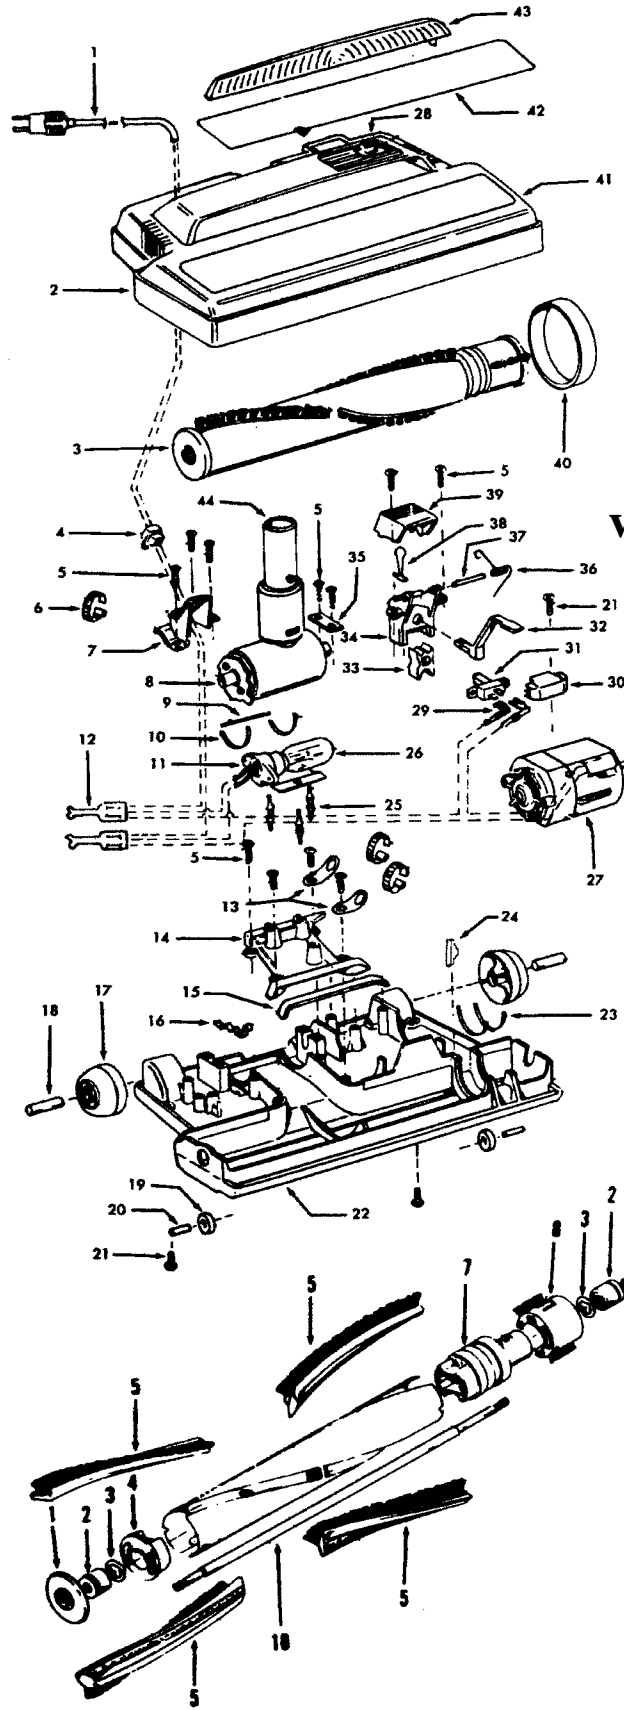

17 27613003

Latch Ring - MV

Suction Regulator - MV

Drive Screw

Grip - MV

Hose Connector

Hose - 3W - 6'

Hose - 3W - AAB - 5'

Screw

Retainer Ring - MV

Plug - 3 Pin

Connector Repair Kit

Wire Splice

800-353-9991

VacshopUSA.com

e-mail

vacsrus@VacshopUSA.com

800-353-9991
 VacshopUSA.com
 e-mail
 vacsrus@VacshopUSA.com

\Browse:

Powered Nozzle - Deluxe Quadraflex

ExplodedView

Ref. Part

No. No.	Description
1	46321061 Attachment Cord - AAP - 4.5
	46321064 Attachment Cord - AAP
	46321101 Attachment Cord T-Plug (C.V.S. Models)
2	36231094 Furniture Guard - WW - Grey
	36231096 Furniture Guard - MY - Brown
	36231103 Furniture Guard - MS - Blue
	36231111 Furniture Guard - LU - Almond
3	48416030 Agitator - 4B
4	163788 Strain Relief
5	21447041 Screw
6	27479307 Wire Tie
7	36131066 Retainer Hsg. - AAP - Platinum Grey
	36131023 Retainer Hsg. - MX - Beige
	36131044 Retainer Hsg. - MP - Blue
	36131033 Retainer Hsg. - ML - Burgundy
	36131067 Retainer Hsg. - AG - Black
8	43461019 Nozzle Connector - AAP - Platinum Grey
	43461006 Nozzle Connector - MX - Almond Beige
	43461007 Nozzle Connector - MP - Blue
	43461021 Nozzle Connector - AG - Black
	43461016 Nozzle Connector - ML - Burgundy
	43461018 Nozzle Connector - AAK - Pastel Beige
	43461015 Nozzle Connector - MN - Silver Sand
	43461004 Nozzle Connector - LZ - Pastel Grey
9	34112005 Seal
10	34337003 Seal
11	47171020 Lamp Socket
12	36120 Wire Nut
13	Lead Wire Holder
14	42256098 Duct Cover
	42256101 Duct Cover w/o Headlight
15	34123017 Seal
16	35276001 Detent Spring
17	32175025 Wheel
18	31523005 Shaft
19	32761001 Wheel
20	31522004 Wheel Shaft
21	21447007 Screw
22	42246121 Base Plate Assem.
23	34337004 Lower Seal
	34378010 Upper Seal
24	13261 AY Rib Shoe
25	36218005 Grommet
26	27317307 Lamp
	42212088 Bag Lid w/Rack - S3477
	42212059 Bag Lid - S3417001
	42212053 Bag Lid - S3413
	42212122 Bag Lid - S3381050