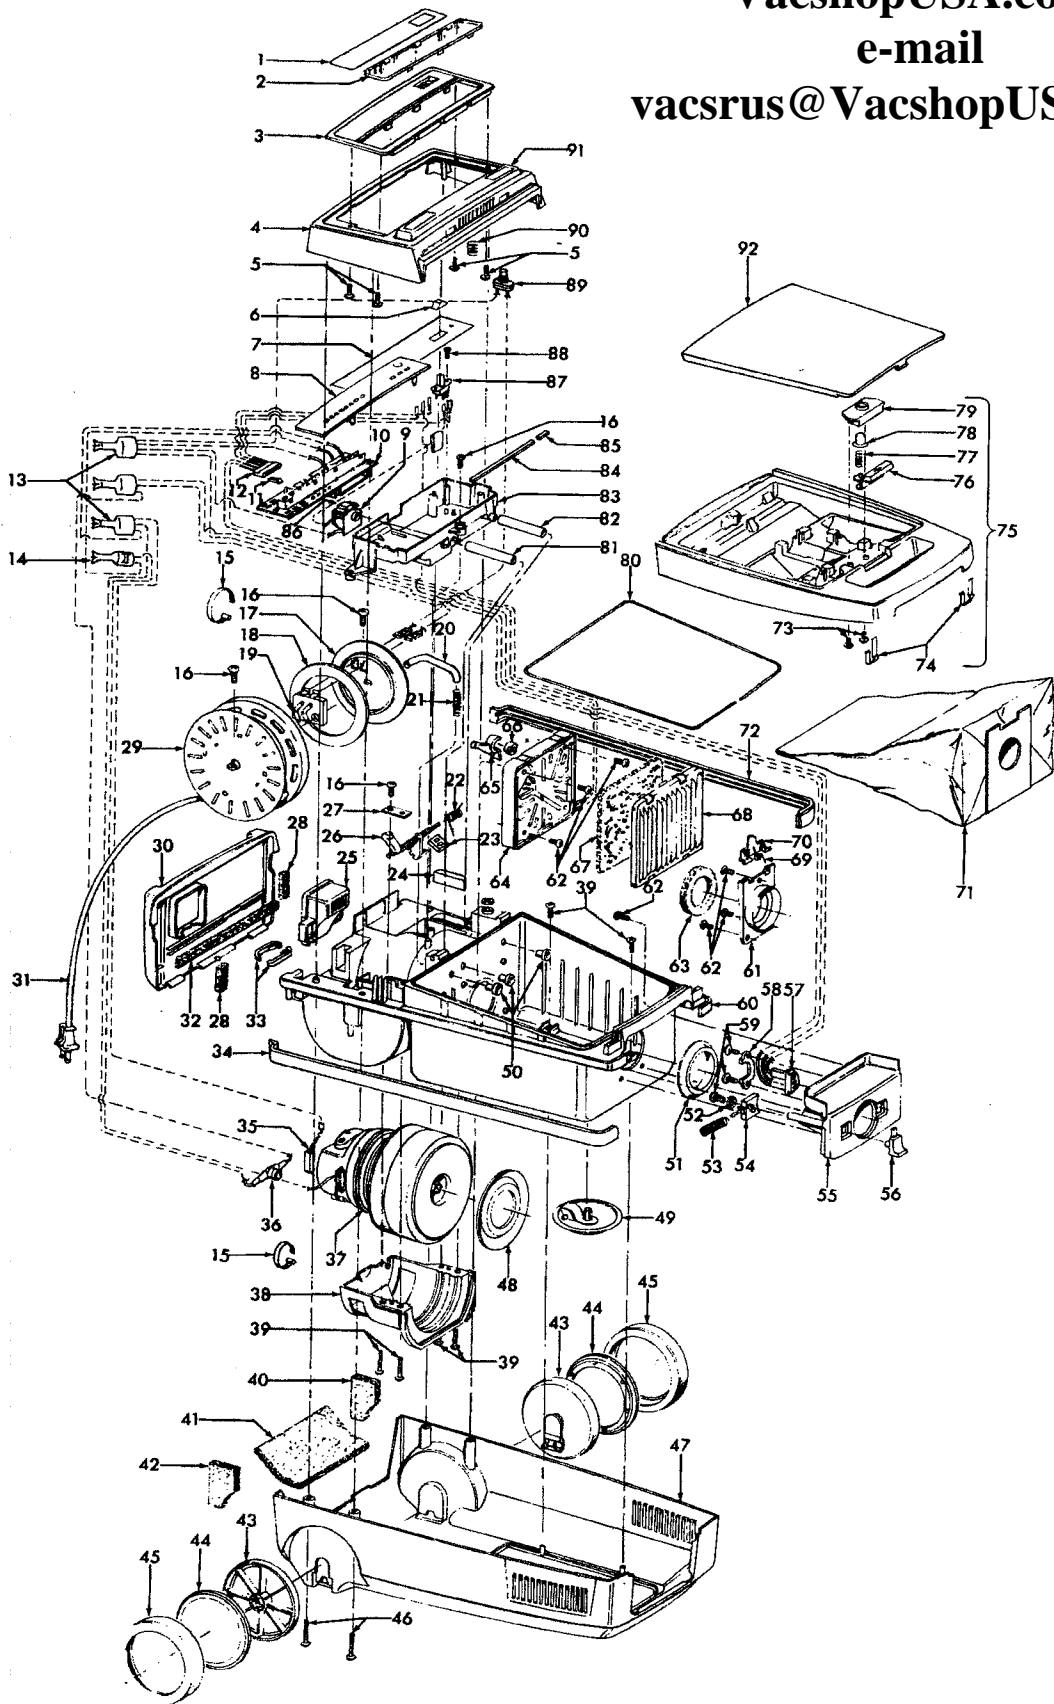

800-353-9991
VacshopUSA.com
e-mail
vacrus@VacshopUSA.com

Dimension Cleaner
Model S3471

1	51375073		Nameplate
2	39382022		Lens
3	37214083		Control Panel - AG
4	37221017		Rear Deck - MN
5	21447125		Screw
6	38421020		Switch Button - AG
7	37217007		Insulation Shield
8	51485012		Nameplate Panel
9	47851003		Transducer
10	46851021		P.C. Board
11	36152003		Locking Plug
12	27719102	+	Edge Connector
13	18972		Terminal Insulated
14	12227		Insulated Terminal
15	27479307		Wire Tie
16	12954		Screw
17	36924005		Brush Block Bracket
18	31178027		Seal
19	47342008		Brush Block
20	31725020		Vent Tube
21	38315010		Vent Tube Spring
22	38356006	+	Spring
23	36222008		Brake Pad
24	34132014	+	Foam Pad - S3283001
	34132015	+*	Foam Pad - S3471
25	37926008		Plug Housing - MW
	37926009		Plug Housing - AG - S3635
26	38458012		Brake Arm
27	36131017		Retainer
28	34132008	+	Seal
29	46831025		Cord Reel
30	42224005		Rear Panel - MW
31	46383237		Cord - AAP
32	34123025		Seal
33	35253004		Ferrule
34	36235037		Furniture Guard - RH - MV
35	167679		Carbon Brush
36	28382111		Hi-Limit Thermostat
	43578082		Motor
38	37196110	+	Motor Cap
39	17001		Screw
40	34214002		Seal - LH
41	34172026	+	Seal
42	34214001		Seal - RH
43	43244021		Inside Wheel
44	32811006		Outside Wheel
45	38522053		Tire - AG
46	21447121		Screw
47	37212132	+	Lower Case - MW
	37212138	+	Lower Case - AG - S3635
48	38784013		Motor Seal
49	43244025		Caster Wheel
50	32271003		Tube Adapter
51	38784015		Seal
52	21328071	+*	Washer
53	38313017		Spring
54	36152005		Slide Latch
55	37218021		Hose Module
	37218022	+	Hose Model - AG S3635
56	38421011		Slide Button
57	46526006		Receptacle - 3 W
58	36171009		Clamp
59	21447015		Screw
60	37215106		Main Frame - AG
61	36425032		Bag Collar Support