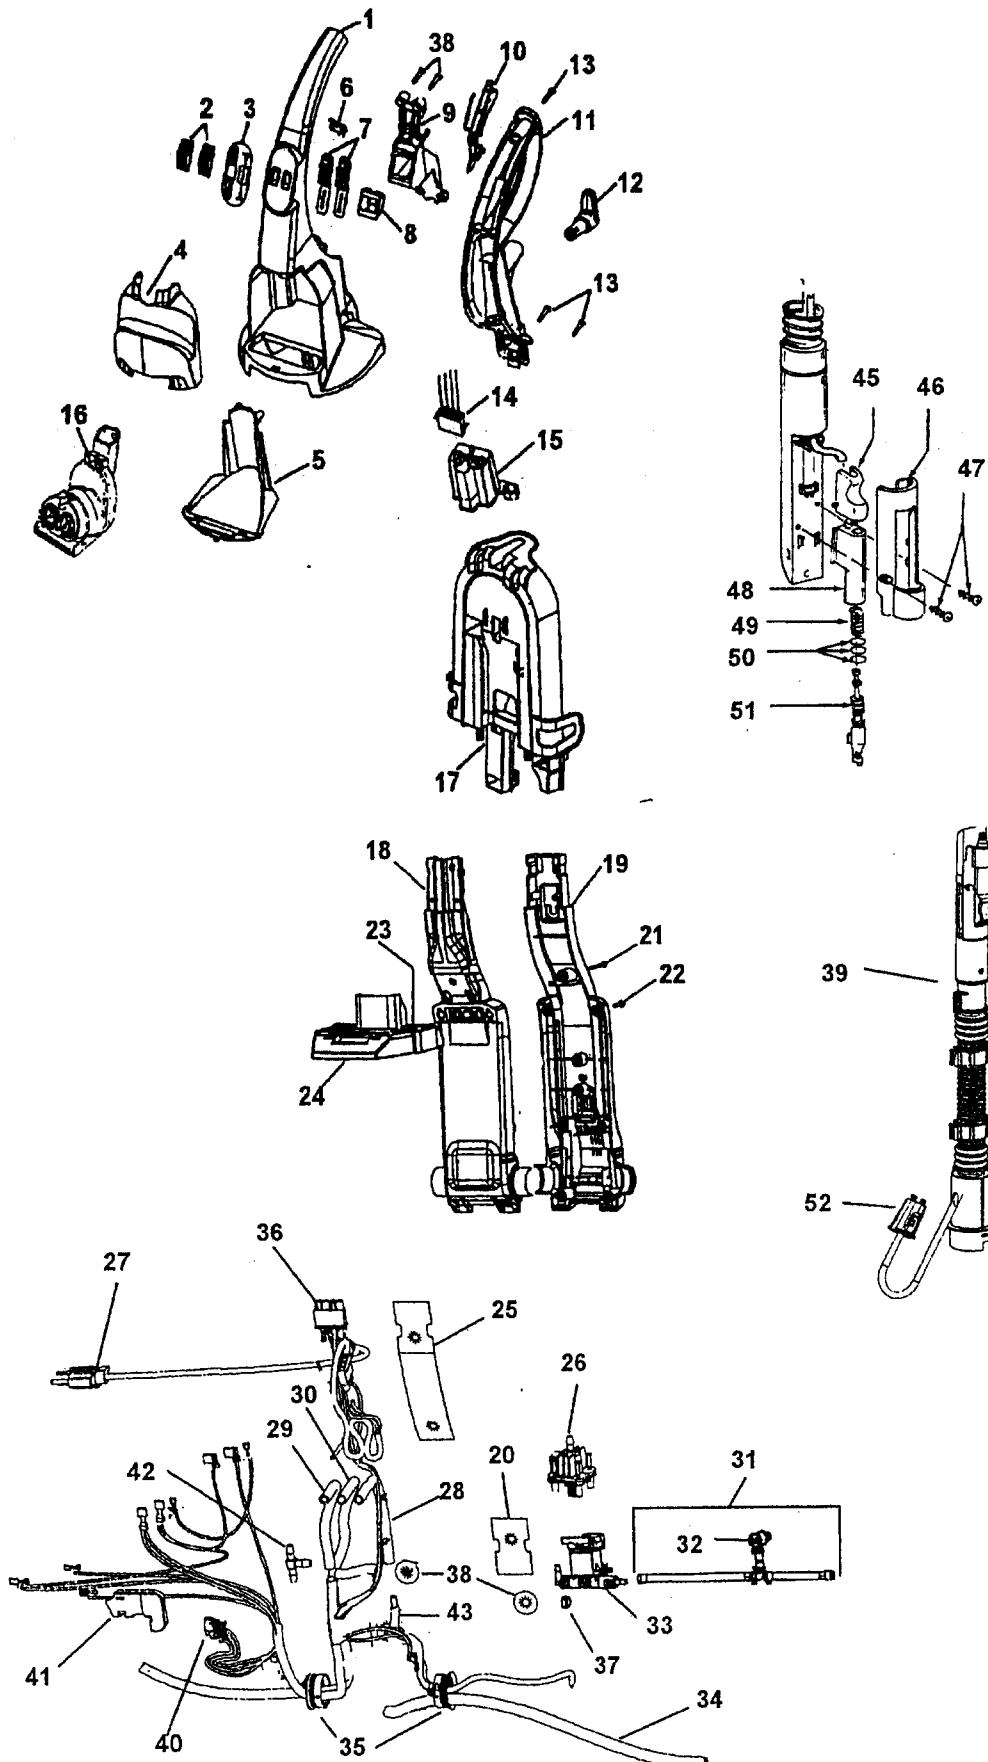

Steam Vac V2

Models F7425-900, F7426-900, F7430-900
F7431-900, F7440-980, F7441-980,
F7443-940

Steam Vac V2

**Models F7425-900, F7426-900, F7430-900
F7431-900, F7440-980, F7441-980,
F7443-940**

Ref. No.	Part No.	Description
1.	39466074	Upper Handle Assembly- Front (Includes items 2, 3, 6, 7, 8, 9, 10)
2.	38421101	Switch Button (2)
3.	52313108	Label
4.	37276016	Tool Holder Cover
5.	36433168	Tool Holder
6.	28218051	Switch
7.	38458065	Switch Rod (2)
8.	28267003	Switch
9.	46658005	Upper Handle Support / Switch Assem. (Includes items 6, 8, 10 and wiring harness
	36436023	Support (Only - as shown)
10.	38434030	Control Lever
11.	39458011	Upper Handle - Rear
12.	39442047	Cord Wrap
13.	21447072	* Screw
14.	N/A	Included with item 9.
15.	37922013	Wire Cover
16.	48439002	Turbine Nozzle – F7425-900, F7426-900, F7430-900, F7431-900, F7443-900
	48439003	Turbine Nozzle – F7440-980, F7441-980
17.	36433167	Tool Caddy
18.	39466076	Lower Handle - Front
19.	39466081	Lower Handle - Rear
20.	34264006	Insulator
21.	21447019	* Screw
22.	21447269	Screw
23.	38764031	Metering Plate – ABE
	38764036	Metering Plate – AFS – F7441-980
	25156522	O Ring
24.	41423017	Supply Tank Support (Includes items 28, 29, & 30)
	41423019	Supply Tank Support (Includes items 28, 29, & 30) - Models produced January 2003 and after. Ref: Service Bulletin 2-03
25.	34285001	Insulator
26.	43513013	Pressure Valve Assembly
27.	46583124	Attachment Cord Assembly
28.	66173011	Tubing - 6 3/4"
29.	66173011	Tubing - 6 3/4" (Trim to length)
30.	66173013	Tubing – 22 1/4 "Long
31.	43491046	Connector / Tubing Assembly with Quick Disconnect
32.	43523004	Quick Disconnect Assembly
33.	43582011	Pump Assembly

Ref. No.	Part No.	Description
34.	43445004	Tubing / Elbow Assembly
35.	32456001	Trunnion Sleeve
36.	46658004	Wiring Harness Assembly (Includes items 40 and 41)
37.	25411014	Hose Clamp .405 ID
38.	34264007	Insulator
39.	43491045	Hose Assembly
40.	28218052	Switch
41.	37923036	Switch Cover
42.	38681010	T-Connector
43.	68266023	Tubing - Fiberglass
44.	25411017	Hose clamp .250 ID
45.	38433074	Trigger – AG
46.	37276006	Wand Cover
47.	21447239	Screw
48.	43513009	Wand / Valve Assembly
49.	38312019	Spring
50.	N/A	O-Ring (included with item 51)
51.	43412007	Nozzle / Valve Assembly
52.	43513010	Connector / coupler Sleeve

Items not illustrated:
27479307 Cable Tie