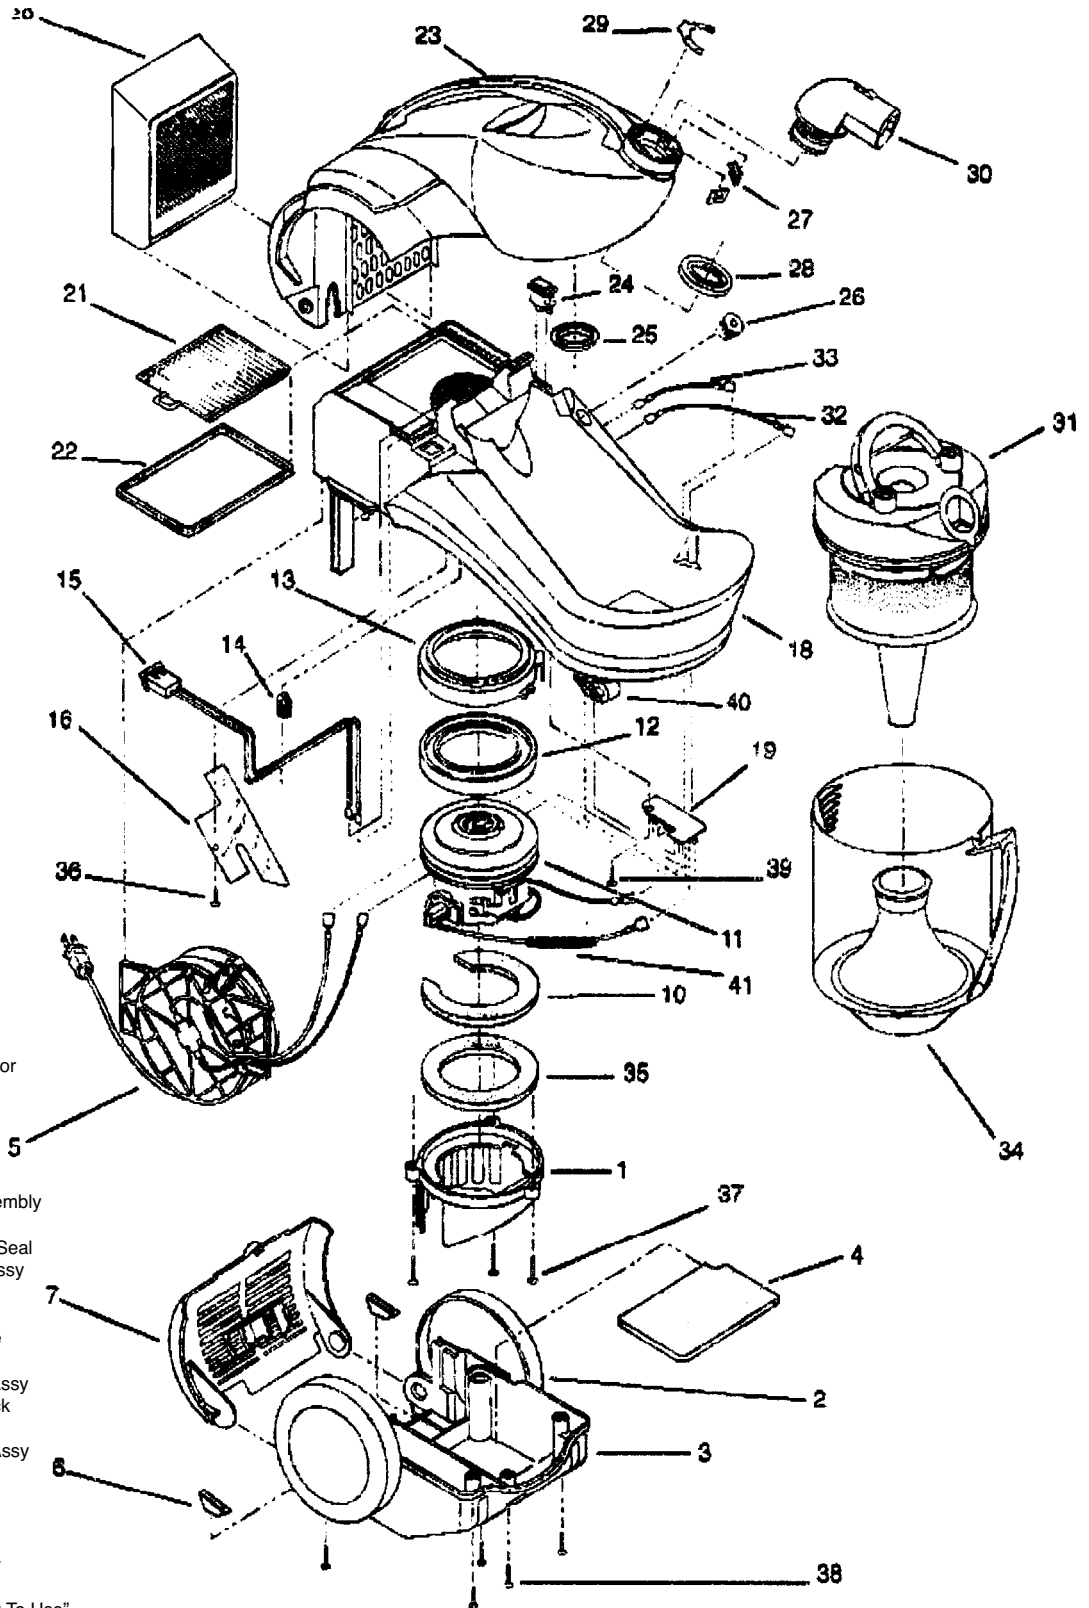

FANTOM

Models: LCXXX 00 Lightning

VacShopusa.com
800-353-9991

- 1 FT-75093 Motor Clamp
- 2 FT-75014 Rear Wheel Assy
- 3 FT-75380 UMC Assy
- 5 FT-75090 Cord Reel
- 6 FT-75013 Stair Bumper
- 7 FT-75028 Tool Cover
- 10 FT-75163 Motor Seal, extra
- 11 FT-75086 Motor
- 12 FT-75086 Motor
- 13 FT-75095 Motor Mount
- 15 FT-75151 UMC Plug
- 16 FT-75210 UMC Plug Insulator
- 18 FT-75149 UMC Assembly
- 19 FT-75207 Terminal Board
- 20 FT- HEPA Filter
- 21 FT-75076 Pre Filter
- 22 FT-75150 Pre Filter Seal
- 23 FT-75142 Cyclone Top Assembly
- 24 FT-75085 Unit Switch
- 25 FT-75026 Dust Cone Plate Seal
- 26 FT-75008 HEPA Indicator Assy
- 27 FT-751361 Contact Board
- 28 FT-75003 Inlet Clip Assy
- 29 FT-75295 Inlet Swivel Baffle
- 30 FT-75127 Inlet Swivel Assy
- 31 FT-75224 Cons Plate Sub Assy
- 32 FT-75206 Switch Lead, black
- 33 FT-75205 Switch Lead, red
- 34 FT-75225 Bin & Inner Sub Assy
- 36 FT-63628 Screw
- 37 FT-3493 Screw
- 38 FT-63624 Screw
- 39 FT-63628 Screw
- 40 FT-75010 Front Wheel Assy
- 41 FT-75134 Fused Lead
- 42 FT-75236 Video Tape, "How To Use"
- 43 FT-75193 Service Manual
- 44 FT-75377 Cyclone Top & Swivel Assy

MINI POWERHEAD PARTS

- FT-75282 Cover
- FT-75114 Spring, wand release button
- FT-75043 Button, wand release
- FT-75253 Clip
- FT-75264 Thermal Reset
- FT-75365 Motor Assy
- FT-75252 Base
- FT-63393 Screw
- FT-75364 Brush Roll Assy
- FT-75256 Belt, cogged
- FT-75254 Wheel
- FT-75251 Housing