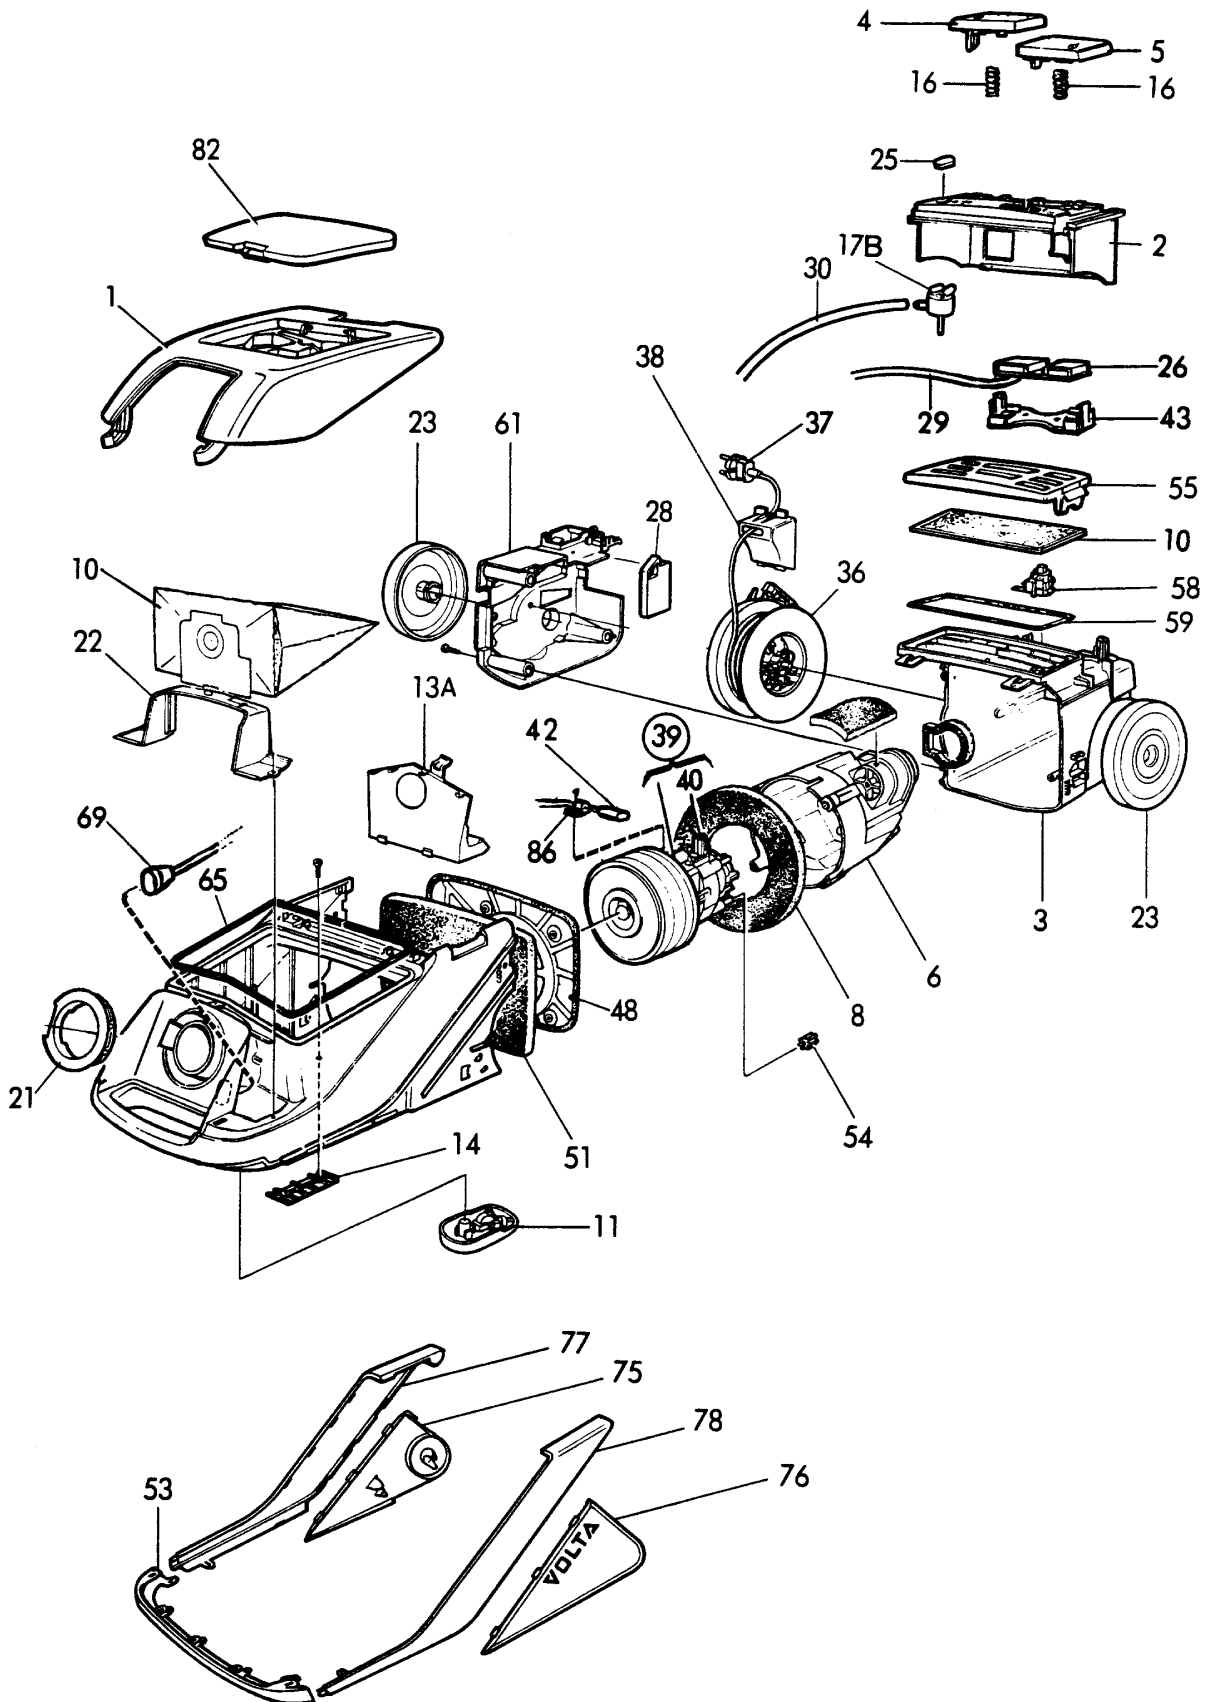

EUREKA CANISTERS

Excalibur

Models: 6975A (Mega), 6990A (Mega)

EUREKA CANISTERS

Excalibur

Models: 6975A (Mega), 6990A (Mega)

1	E-54964	Lid, 6975, dark green	37	E-54985	Cord Set
1	E-54963	Lid, 6990, black	38	E-54986	Cord Guide
2	E-54965	Cover, rear	39	E-54987	Fan Aggregate
3		Not Available	40	E-54988	Carbon Brush
4	E-54967	Cord Reel Button	42	E-54989	Thermostat
5	E-54968	Switch Pedal	43	E-54990	Electronics Retainer, 6990
6	E-54969	Motor Hood	48	E-54992	Suspens Bracket, 6975
8	E-54970	Absorber	48	E-54991	Suspens Bracket, 6990
10	E-58624	Paper Bag, 3 pack	51	E-54902	Motor Filter
11	E-54966	Wheel, front	53	E-54993	Protection Bar, front
13A ...	E-54971	Catch	54	E-54994	Cushion, rubber
14	E-54972	Support Tube Extension	55	E-54906	Final Filter
16	E-54973	Spring	58	E-54995	Switch
17B ...	E-54974	Dust Indicator, 120v	59	E-54996	Gasket
21	E-54976	Washer Covering, 6975, dark green	61	E-54997	Side Piece
21	E-54975	Washer Covering, 6990, black	65	E-54998	Lid Gasket
22	E-54977	Protection	69	E-54999	Receptacle
23	E-54978	Wheel, rear	75	E-60000	Wheel Cover, right
25	E-54979	Lens	76	E-60001	Wheel Cover, left
26	E-54980	Speed Regulator, 6990	77	E-60002	Protection Bar, right
28	E-54981	Support	78	E-60003	Protection Bar, left
29	E-54982	Hose, 6990	82	E-60005	Flap, dark green
30	E-54983	Hose	86	E-60006	Clips
36	E-54984	Cord Reel			

EUREKA CANISTERS

Excalibur

Models: 6975A (Mega), 6990A (Mega)

- 1 E-377512 Supply Cord
- 2 E-273971 Lens
- 3 E-532142 Wire Nut, 10 pk
- 4 E-384841 Headlight Socket Assy
- 5 E-48815 Bulb
- 6 E-574212 Wire & Terminal
- 7 E-543251 Brush Roll Assy
- 8 E-27209 End Cap, 2 used
- 9 E-374342 Rear Wheel
- 10 E-539841 Wheel & Axle, 2 pack
- 11 E-532388 Screw, 10 pack
- 12 E-546724 Hood & Lens Assy