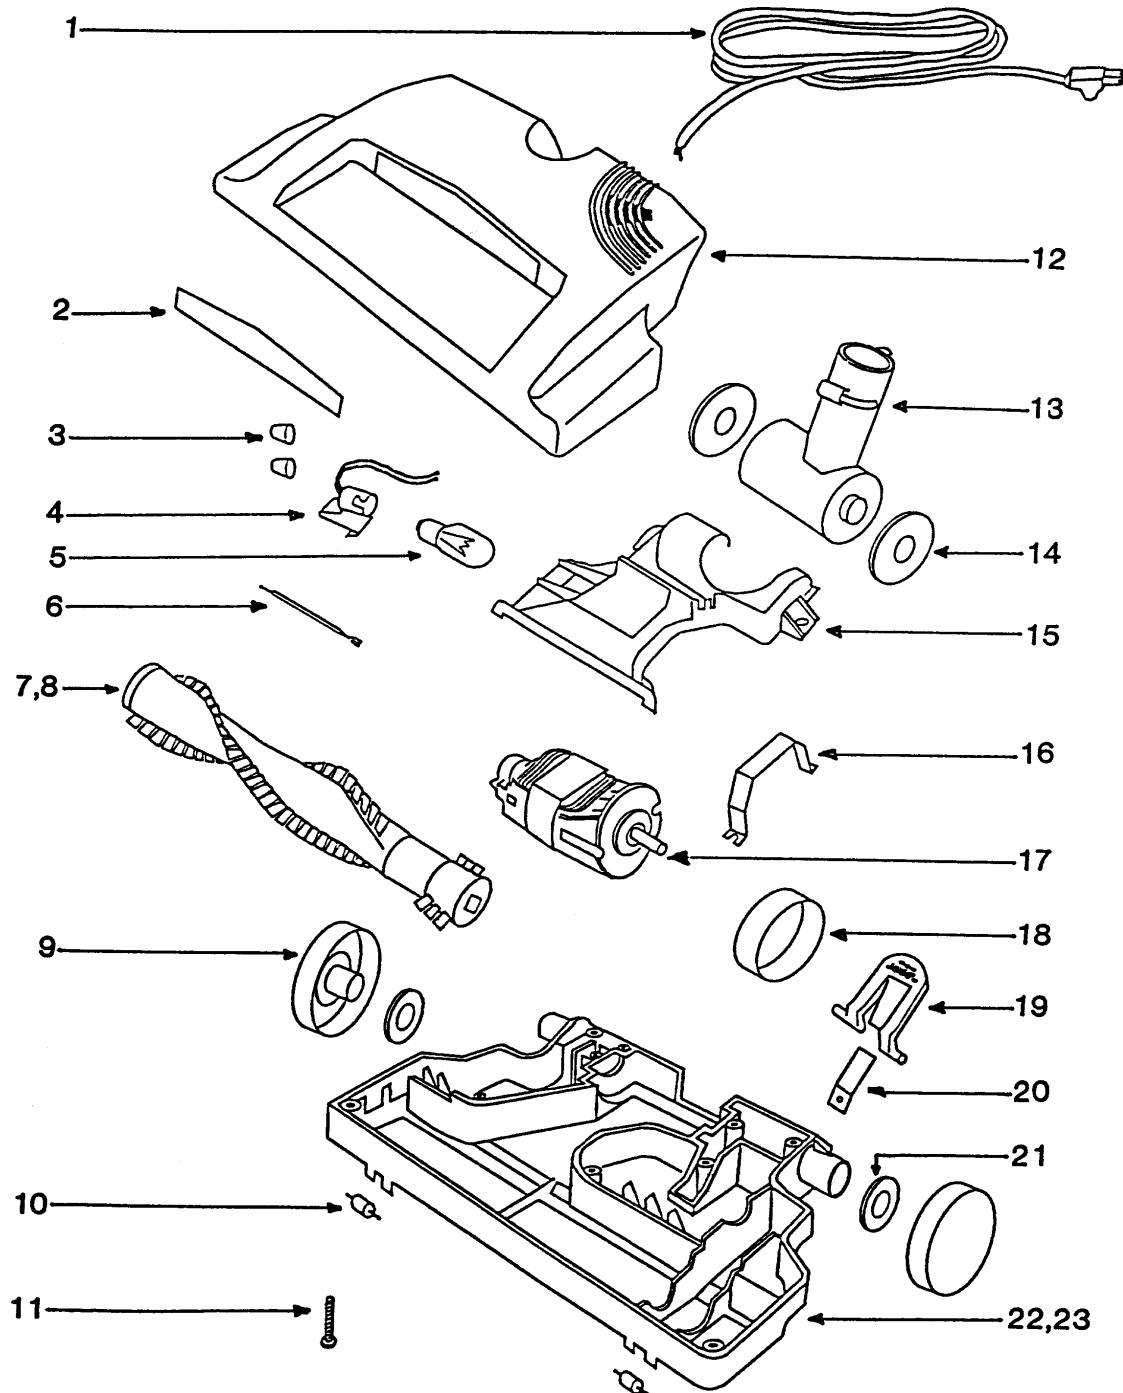

EUREKA CANISTERS

Excalibur

Models: 6975A (Mega), 6990A (Mega)

- 1 ..... E-377512 ..... Supply Cord
- 2 ..... E-273971 ..... Lens
- 3 ..... E-532142 ..... Wire Nut, 10 pk
- 4 ..... E-384841 ..... Headlight Socket Assy
- 5 ..... E-48815 ..... Bulb
- 6 ..... E-574212 ..... Wire & Terminal
- 7 ..... E-543251 ..... Brush Roll Assy
- 8 ..... E-27209 ..... End Cap, 2 used
- 9 ..... E-374342 ..... Rear Wheel
- 10 ..... E-539841 ..... Wheel & Axle, 2 pack
- 11 ..... E-532388 ..... Screw, 10 pack
- 12 ..... E-546724 ..... Hood & Lens Assy

- 13 ..... E-383791 ..... Handle Socket Assy
- 14 ..... E-57992 ..... Felt Gasket
- 15 ..... E-273981 ..... Air Duct Cover Assy
- 16 ..... E-38377 ..... Motor Strap
- 17 ..... E-543431 ..... Motor Assembly
- 18 ..... E-58065 ..... Belt
- 19 ..... E-149401 ..... Foot Pedal
- 20 ..... E-58169 ..... Spring
- 21 ..... E-56180 ..... Felt Washer
- 22 ..... E-1273951 ..... Base Assembly
- 23 ..... E-38063 ..... Belt Guard