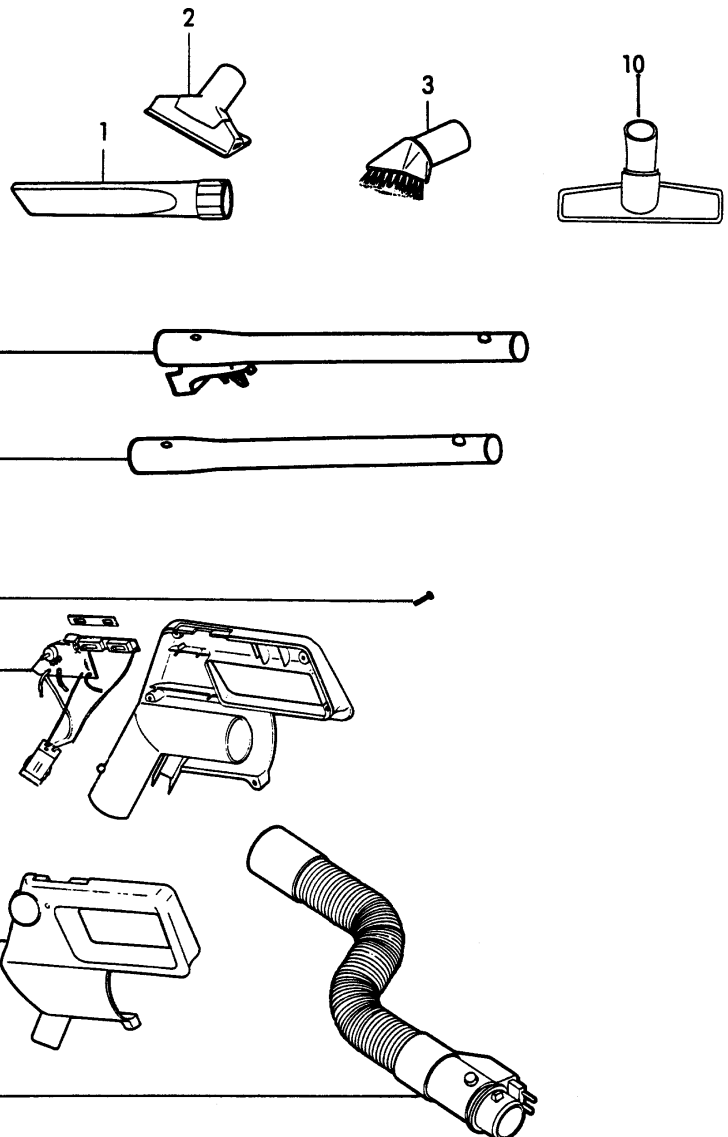

EUREKA CANISTERS

Excalibur

Models: 6975A (Mega), 6990A (Mega)

EUREKA CANISTERS

Excalibur

Models: 6975A (Mega), 6990A (Mega)

1	E-54964	Lid, 6975, dark green	37	E-54985	Cord Set
1	E-54963	Lid, 6990, black	38	E-54986	Cord Guide
2	E-54965	Cover, rear	39	E-54987	Fan Aggregate
3		Not Available	40	E-54988	Carbon Brush
4	E-54967	Cord Reel Button	42	E-54989	Thermostat
5	E-54968	Switch Pedal	43	E-54990	Electronics Retainer, 6990
6	E-54969	Motor Hood	48	E-54992	Suspens Bracket, 6975
8	E-54970	Absorber	48	E-54991	Suspens Bracket, 6990
10	E-58624	Paper Bag, 3 pack	51	E-54902	Motor Filter
11	E-54966	Wheel, front	53	E-54993	Protection Bar, front
13A ...	E-54971	Catch	54	E-54994	Cushion, rubber
14	E-54972	Support Tube Extension	55	E-54906	Final Filter
16	E-54973	Spring	58	E-54995	Switch
17B ...	E-54974	Dust Indicator, 120v	59	E-54996	Gasket
21	E-54976	Washer Covering, 6975, dark green	61	E-54997	Side Piece
21	E-54975	Washer Covering, 6990, black	65	E-54998	Lid Gasket
22	E-54977	Protection	69	E-54999	Receptacle
23	E-54978	Wheel, rear	75	E-60000	Wheel Cover, right
25	E-54979	Lens	76	E-60001	Wheel Cover, left
26	E-54980	Speed Regulator, 6990	77	E-60002	Protection Bar, right
28	E-54981	Support	78	E-60003	Protection Bar, left
29	E-54982	Hose, 6990	82	E-60005	Flap, dark green
30	E-54983	Hose	86	E-60006	Clips
36	E-54984	Cord Reel			

1	E-54905	Crevice Tool
2	E-54904	Upholstery Nozzle
3	E-54903	Dusting Brush
4	E-377382	Upper Wand Assembly
5	E-368795	Lower Wand
6	E-532571	Screws, 6 pk
7	E-38346	Switch & Connector, 6975
7	E-274941	Switch & Connector, 6990
	E-377897	Bleeder Cover, 6975
8	E-546571	Handle Set, 6975
8	E-546561	Handle Set, 6990
9	E-54908	Hose Assy, complete, 6975
9	E-54907	Hose Assy, complete, 6990
10	E-545335	Floor & Wall Brush