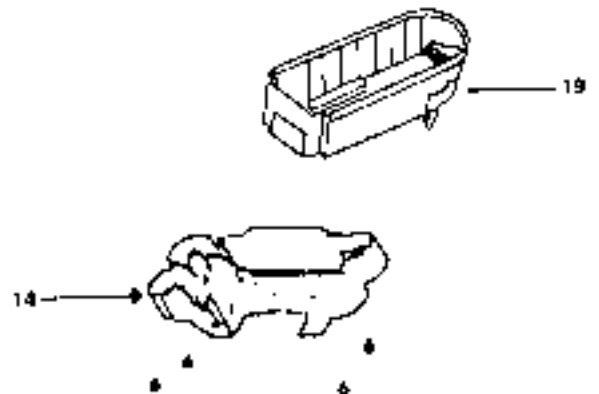

EUREKA UPRIGHTS

9000 Series

• HANDLE ASSEMBLY

BRavo

Models: 9720A/AT, 9721AT/ATX, 9730A/ATX/B/BT, 9733A/AT,
9734A/AT/BTH/DTH, 9735A/ATX, 9740A/AT/B/BT, 9750A/AT/ATV/B/BT/BTV

- 1 E-532388 Screw, 10 pk, 9730A/AT,9750A
- 1 E-5323838 Screw, 10 pk, 9720A/AT,9721AT,9740A/AT
- 2 E-547035 Upper Handle Assembly
- 2 E-386871 Upper Handle Assy, 9721AT
- 3 E-544981 Dirt Tube Kit
- 3 E-545921 Dirt Tube & Gasket Assy, 9720A/AT,9730B/BT,
9733A/AT,9740B/BT,9750B/BT/BTV
- 4 E-27171A Gasket
- 4 E-56376 Washer
- 5 E-5323826 Screw, 10 pk
- 6 E-27172A2 Cord Assembly, 23 ft, black, 18 gauge
- 6 E-27172A6 Cord Assembly, 28 ft, black, 18 gauge
- 6 E-27172A7 Cord Assembly, 38 ft, black, 18 gauge
- 6 E-276821 Cord Assembly, 9721AT
- 7 E-273081 Handle Grip
- 8 E-368736 Handle Cap
- 9 E-371151 Cord Release Hook
- 10 E-01967A1 Tool Pak
- 11 E-545018 Cover & Graphics, 9720A/AT
- 11 E-600982 Cover & Graphics, 9721AT
- 11 E-545014 Cover & Graphics, 9730A/AT/B/BT
- 11 E-545019 Cover & Graphics, 9733A/AT
- 11 E-545016 Cover & Graphics, 9734A/AT/BTH,
9750A/AT/B/BT/BTV
- 11 E-545015 Cover & Graphics, 9740A/AT/B/BT
- 11 N/A Cover & Graphics, 9750ATV
- 12 E-60160 Screw, 10 pk
- 13 E-532388 Screw, 10 pk
- 13 E-5323838 Screw, 10 pk, 9740A/AT,9750A/AT
- 14 E-579181 Bottom Housing & Graphics
- 15 E-273031 Latch & Graphics Assembly
- 16 E-57877 Latch Spring
- 17 E-14902 Bag Support
- 18 E-544171 Carriage Clip, 8 pk
- 19 N/A Rear Housing
- 19 E-020551 Rear Housing, 9720A/AT,9730B/BT,9733A/AT,
9734A/AT
- 19 E-60785 Rear Housing, 9721AT