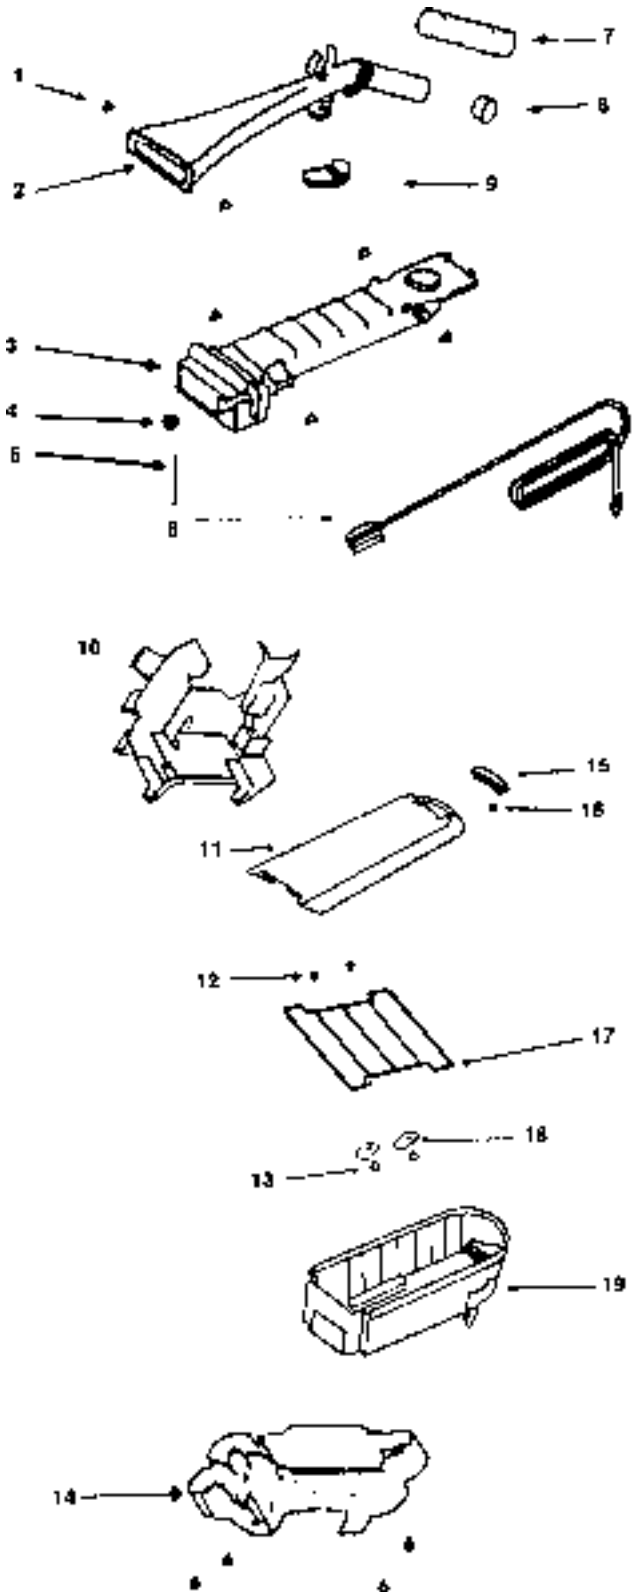

- 1 ..... E-532388 ..... Screw, 10 pk, 9730A/AT,9750A
- 1 ..... E-5323838 ..... Screw, 10 pk, 9720A/AT,9721AT,9740A/AT
- 2 ..... E-547035 ..... Upper Handle Assembly
- 2 ..... E-386871 ..... Upper Handle Assy, 9721AT
- 3 ..... E-544981 ..... Dirt Tube Kit
- 3 ..... E-545921 ..... Dirt Tube & Gasket Assy, 9720A/AT,9730B/BT,
  9733A/AT,9740B/BT,9750B/BT/BTV
- E-27171A ..... Gasket
- 4 ..... E-56376 ..... Washer
- 5 ..... E-5323826 ..... Screw, 10 pk
- 6 ..... E-27172A2 ..... Cord Assembly, 23 ft, black, 18 gauge
- 6 ..... E-27172A6 ..... Cord Assembly, 28 ft, black, 18 gauge
- 6 ..... E-27172A7 ..... Cord Assembly, 38 ft, black, 18 gauge
- 6 ..... E-276821 ..... Cord Assembly, 9721AT
- 7 ..... E-273081 ..... Handle Grip
- 8 ..... E-368736 ..... Handle Cap
- 9 ..... E-371151 ..... Cord Release Hook
- 10 ..... E-01967A1 ..... Tool Pak
- 11 ..... E-545018 ..... Cover & Graphics, 9720A/AT
- 11 ..... E-600982 ..... Cover & Graphics, 9721AT
- 11 ..... E-545014 ..... Cover & Graphics, 9730A/AT/B/BT
- 11 ..... E-545019 ..... Cover & Graphics, 9733A/AT
- 11 ..... E-545016 ..... Cover & Graphics, 9734A/AT/BTH,
  9750A/AT/B/BT/BTV
- 11 ..... E-545015 ..... Cover & Graphics, 9740A/AT/B/BT
- 11 ..... N/A ..... Cover & Graphics, 9750ATV
- 12 ..... E-60160 ..... Screw, 10 pk
- 13 ..... E-532388 ..... Screw, 10 pk
- 13 ..... E-5323838 ..... Screw, 10 pk, 9740A/AT,9750A/AT
- 14 ..... E-579181 ..... Bottom Housing & Graphics
- 15 ..... E-273031 ..... Latch & Graphics Assembly
- 16 ..... E-57877 ..... Latch Spring
- 17 ..... E-14902 ..... Bag Support
- 18 ..... E-544171 ..... Carriage Clip, 8 pk
- 19 ..... N/A ..... Rear Housing
- 19 ..... E-020551 ..... Rear Housing, 9720A/AT,9730B/BT,9733A/AT,
  9734A/AT
- 19 ..... E-60785 ..... Rear Housing, 9721AT