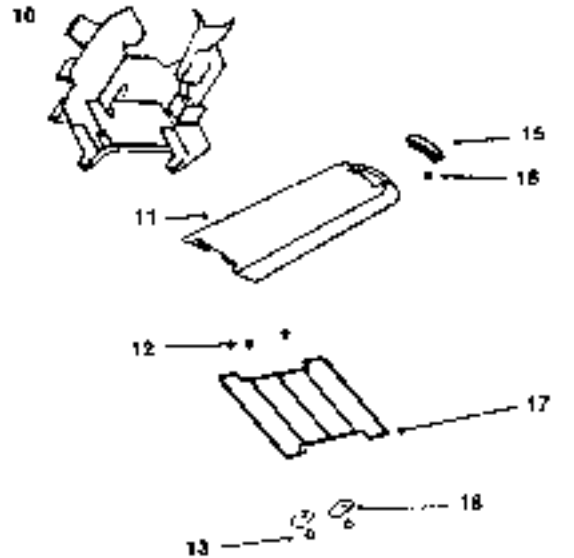

EUREKA UPRIGHTS

9000 Series

• HANDLE ASSEMBLY

BRavo

Models: 9720A/AT, 9721AT/ATX, 9730A/ATX/B/BT, 9733A/AT,
9734A/AT/BTH/DTH, 9735A/ATX, 9740A/AT/B/BT, 9750A/AT/ATV/B/BT/BTV

- 1 E-532388 Screw, 10 pk, 9730A/AT,9750A
- 1 E-5323838 Screw, 10 pk, 9720A/AT,9721AT,9740A/AT
- 2 E-547035 Upper Handle Assembly
- 2 E-386871 Upper Handle Assy, 9721AT
- 3 E-544981 Dirt Tube Kit
- 3 E-545921 Dirt Tube & Gasket Assy, 9720A/AT,9730B/BT,
9733A/AT,9740B/BT,9750B/BT/BTV
- 4 E-27171A Gasket
- 4 E-56376 Washer
- 5 E-5323826 Screw, 10 pk
- 6 E-27172A2 Cord Assembly, 23 ft, black, 18 gauge
- 6 E-27172A6 Cord Assembly, 28 ft, black, 18 gauge
- 6 E-27172A7 Cord Assembly, 38 ft, black, 18 gauge
- 6 E-276821 Cord Assembly, 9721AT
- 7 E-273081 Handle Grip
- 8 E-368736 Handle Cap
- 9 E-371151 Cord Release Hook
- 10 E-01967A1 Tool Pak
- 11 E-545018 Cover & Graphics, 9720A/AT
- 11 E-600982 Cover & Graphics, 9721AT
- 11 E-545014 Cover & Graphics, 9730A/AT/B/BT
- 11 E-545019 Cover & Graphics, 9733A/AT
- 11 E-545016 Cover & Graphics, 9734A/AT/BTH,
9750A/AT/B/BT/BTV
- 11 E-545015 Cover & Graphics, 9740A/AT/B/BT
- 11 N/A Cover & Graphics, 9750ATV
- 12 E-60160 Screw, 10 pk
- 13 E-532388 Screw, 10 pk
- 13 E-5323838 Screw, 10 pk, 9740A/AT,9750A/AT
- 14 E-579181 Bottom Housing & Graphics
- 15 E-273031 Latch & Graphics Assembly
- 16 E-57877 Latch Spring
- 17 E-14902 Bag Support
- 18 E-544171 Carriage Clip, 8 pk
- 19 N/A Rear Housing
- 19 E-020551 Rear Housing, 9720A/AT,9730B/BT,9733A/AT,
9734A/AT
- 19 E-60785 Rear Housing, 9721AT