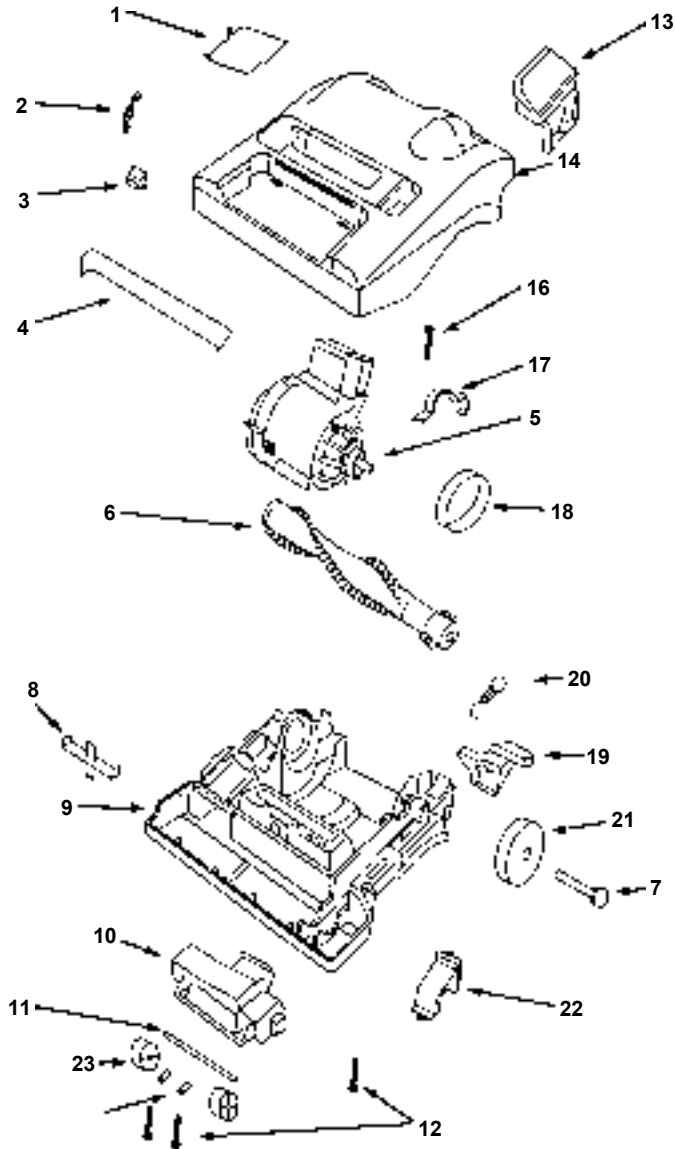

EUREKA UPRIGHTS

9000 Series

• LOWER CASTING ASSEMBLY

BRAVO

Models: 9001A, 9002A/AM, 9003A, 9201A/AT/B/BT/D/DT, 9202A/AT/B/BT/D/DT/E/ET/ETX, 9205A/AT/B/BT/DT, 9206A/B/BT, 9207A/AT9301A/AT/B/BT, 9302A/AT/B/BT, 9334A/AT/D/DT/DTX/DTZ/ET, 9410A/AT/ATX/D/DT/DTX/E/ET, 9615A/AT/ATX/B/BT/BTX/D/DT, 9620A/AT/ATX/B/BT/BTX/D/DT, 9621ATH, 9720A/AT, 9721A/ATX, 9730A/ATX/B/BT, 9733A/AT, 9734A/AT/BTH/DTH, 9735A/ATX, 9740A/AT/B/BT, 9750A/AT/ATV/B/BT/BTV

***See Motor Breakdown on page 18 for switch.**

- 1 E-543731SV Attachment Cover, common
- 1 E-543733 Attachment Cover, 9202A/AT,9202B/BT, 9202D/DT,9202E/ET,9302B/BT
- 1 E-543925SV Attachment Cover, 9202ETX
- 1 E-543737 Attachment Cover, 9207A/AT
- 1 E-543734 Attachment Cover, 9301A/AT,9301B/BT, 9615A/ATX