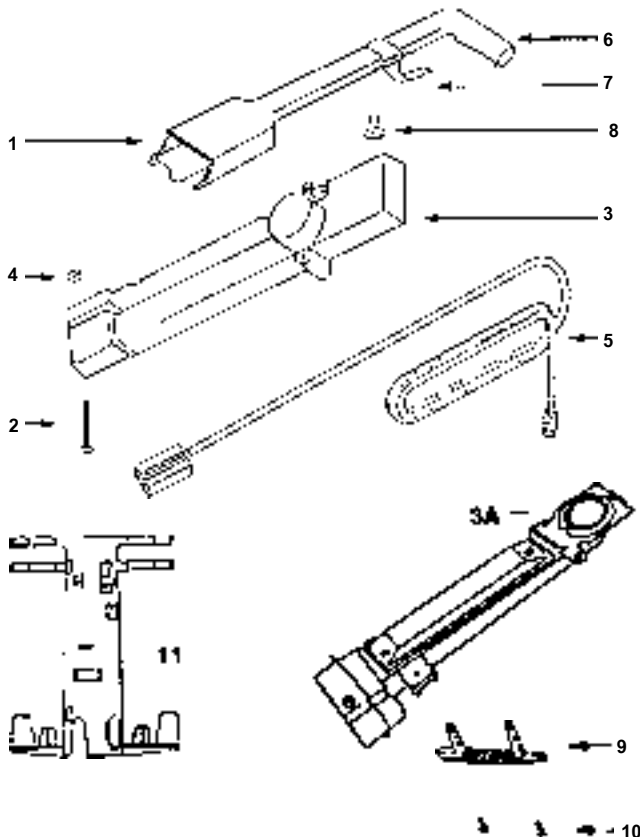

• HANDLE ASSEMBLY

1	.....	E-383014	.....	Upper Handle Assy		
1	.....	E-386871	.....	Upper Handle Assy, 9205DT, 9206BT, 9207A/AT, 9334ET, 9410E/ET		
2	.....	E-532181	.....	Screw, 10 pk		
3	.....	E-01928A1	.....	Lower Handle Assy		
3	.....	E-02193119N	.....	Lower Handle Assy, 9205DT, 9206BT, 9207A/AT, 9334ET		
3	.....	E-02193A119N	.....	Lower Handle Assy, 9410DTX, 9621ATH		
3	.....	E-38808	.....	Lower Handle. w/ muffler, 9410E/ET		
3A	.....	E-545921	.....	Dirt Tube & Muffler Assy, 9002AM		
4	.....	E-532135	.....	Nut, 10pk		
5	.....	E-27172A2	.....	Cord Assembly, 23 ft, black		
5	.....	E-27172A6	.....	Cord Assembly, 28 ft, black, 9410A/ATX, 9410A/AT/DTX, 9615A/ATX/B/BT/BTX/D/DT, 9620A/AT/ATX/B/BT/BTX/D/DT		
5	.....	E-276821	.....	Cord Assembly, 99205DT, 9206BT, 9207A/AT, 9334ET		
5	.....	N/A	.....	Cord Assembly, 9410E/ET		
5	.....	E-27535A2	.....	Cord Assembly, 9621ATH		
6	.....	E-272071	.....	Handle Cap		
7	.....	E-273061	.....	Hose Clip, fits all models except 9001A, 9002A/AM		
8	.....	E-535363	.....	Snap Pin, 10 pk		
9	.....	E-271951	.....	Handle, fits all models except 9001A, 9002A/AM		
10	.....	E-5323813	.....	Screw, fits all models except 9001A, 9002A/AM		
11	.....	E-019451	.....	Tool Pak, fits all models except 9001A, 9002A/AM		
				E-600384	.....	Hose Assembly, early models, insert type
				E-54723	.....	Straight Wand
				E-545053	.....	Dusting Brush
				E-26708119N	.....	Crevice Tool
				E-534547	.....	Upholstery Nozzle