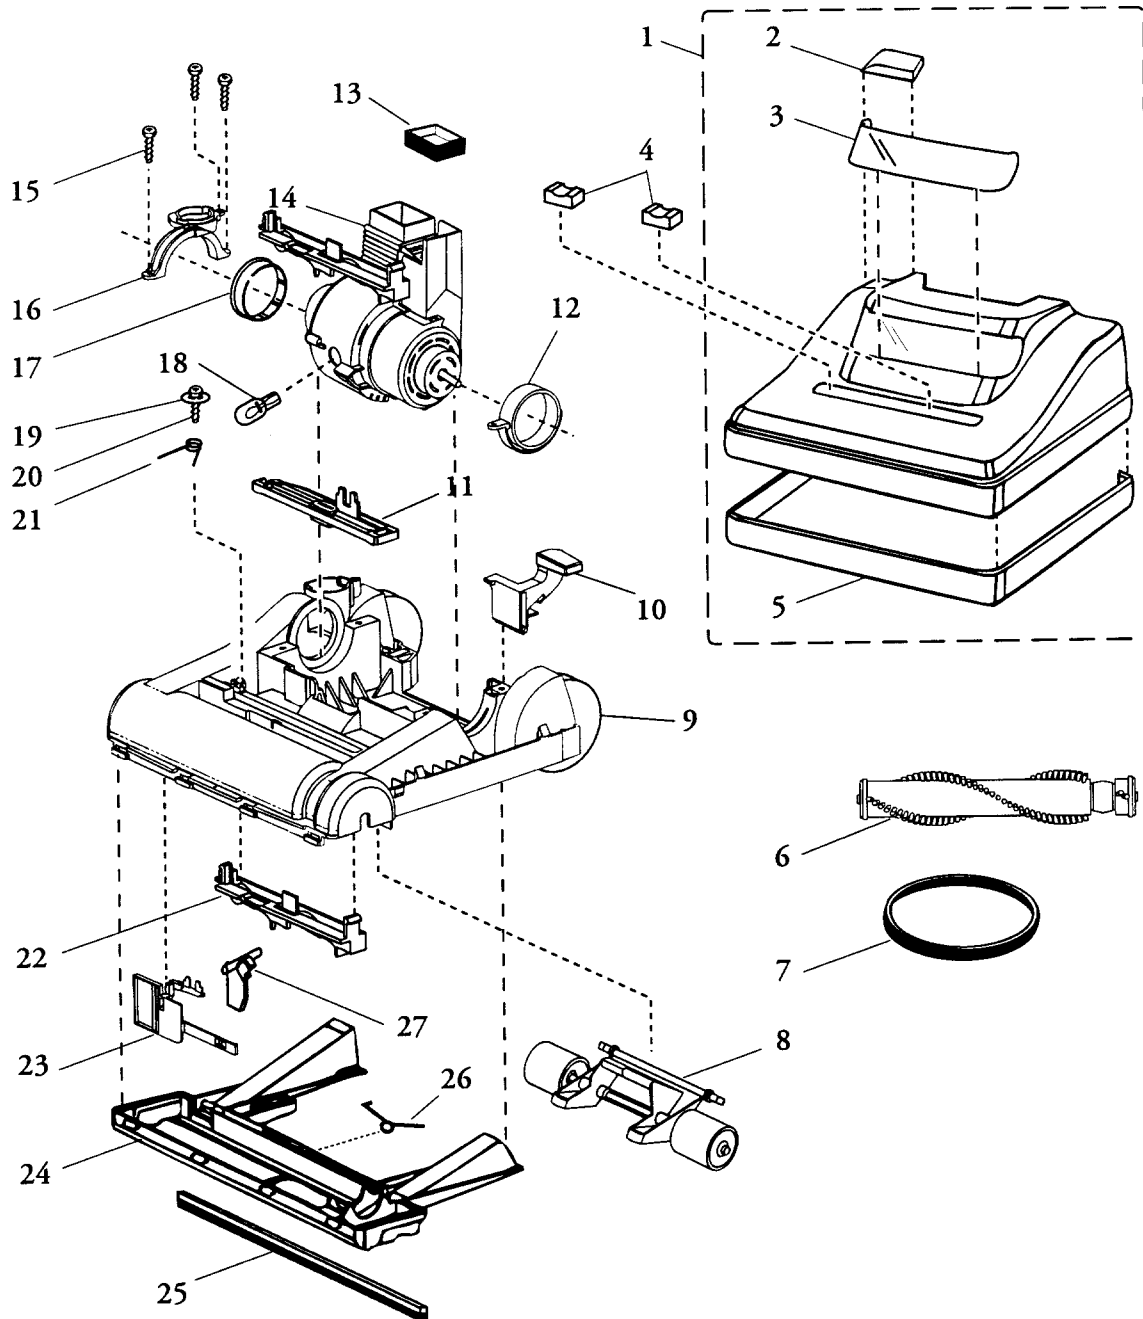

Models: HB-12150, HB-12151, HB-12700, HB-12700C, HB-12701, HB-12701C, HB-12702, HB-12702C, HB-12703, HB-12704, HB-12705, HB-12800, HB-12800C, HB-12801C, HB-12802C, HB-12820, HB-12821, HB-12850, HB-12851, HB-12852, HB-12852C, HB-12853C, HB-12890, HB-12900, HB-12901, HB-12902, HB-12903, HB-12950, HB-14100, HB-14101, HB-14102, HB-14102C, HB-14103, HB-14110, HB-14111, HB-14112, HB-14120Q, HB-14121, HB-14121Q, HB-14150, HB-14151, HB-14152, HB-14850, HB-14850C, HB-14851C, HB-14870, HB-14870C, HB-14880, HB-14881, HB-14900, HB-14901, HB-14902

Chassis Assembly