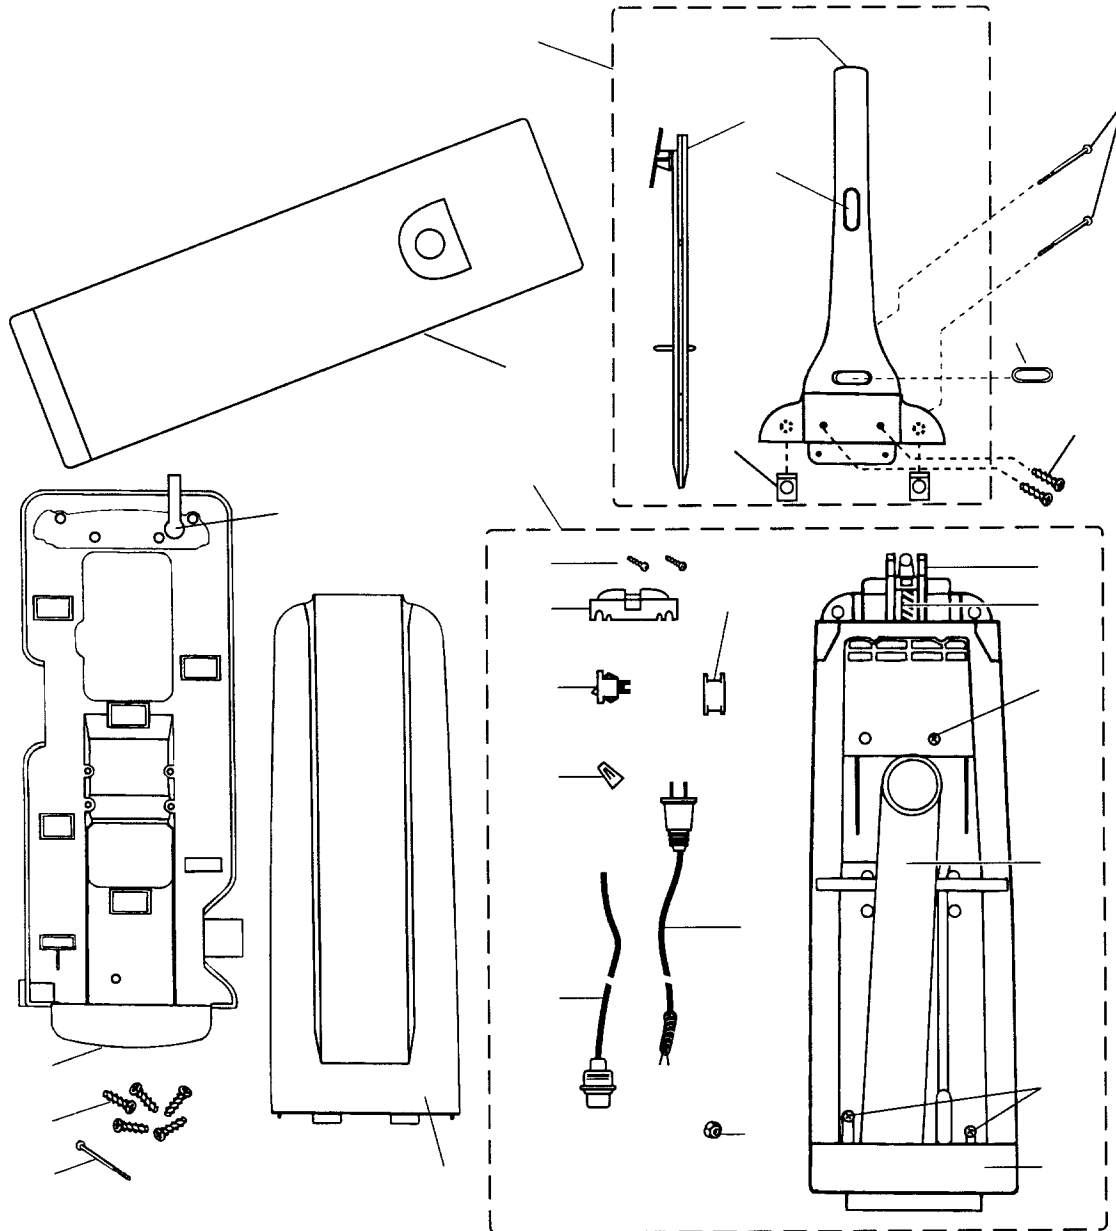

HB Series

Handle Assembly

1	N/A	Upper Handle Assy	17	N/A	Bag Cover, 12800,12800C,12801C,12851,14870,14870C
1	N/A	Upper Handle Assy, 12151,12801C,12802C,14151,14851C	17	N/A	Bag Cover, 12802C
1	N/A	Upper Handle Assy, 12700,12700C,12701, 12850	17	BI-5554158	Bag Cover, 12850
1	N/A	Upper Handle Assy, 12701C,12702	17	BI-5554170	Bag Cover, 12900
1	N/A	Upper Handle Assy, 12851	17	N/A	Bag Cover, 14100
1	N/A	Upper Handle Assy, 14100	17	N/A	Bag Cover, 14101
1	N/A	Upper Handle Assy, 14101	17	BI-5554418	Bag Cover, 14110,14111
1	N/A	Upper Handle Assy, 14110	17	N/A	Bag Cover, 14150,14151
1	N/A	Upper Handle Assy, 14901	17	BI-5554415	Bag Cover, 14850,14850C,14851C,14901
2	BI-7135105	Handle End Plug	17	N/A	Bag Cover, 14880
3	BI-7134106	Switch Actuator	17	BI-5554151	Bag Cover, 14900
4	BI-7135111	Switch Cap	18	BI-7102651	Wire Nut
5	BI-5554401	Handle Clip	19	BI-7108613	Switch, 2 speed
6	N/A	Upper Handle Screw	19	BI-7108614	Switch, 12700,12700C,12701,12701C 12702,12850,12851,14100,14101
7	BI-7135115	Bag Cover Release Button	20	N/A	Switch Cover
8	N/A	Main Body Latch	20	N/A	Switch Cover, 14100,14870,14870C
9	BI-7108431	Latch Spring	20	N/A	Switch Cover, 14101
9	BI-7108425	Latch Spring, 12801C,12802C,14100, 14101, 14110,14150,14151,14850, 14850C,14870, 14870C,14880,14900, 14901	20	N/A	Switch Cover, 14110
10	BI-8807205	Screw	20	N/A	Switch Cover, 14900
10	BI-8807207	Screw, 12151,12700C,12702,12801C, 12802C	21	BI-5550019	Screws, switch cover
11	N/A	Dirt Tube, w/ gasket	22	N/A	Lower Handle Assy, 12150,12900
11	N/A	Dirt Tube, w/ gasket, 14100,14101,14110, 14150,14151,14850,14850C,14870, 14870C,14880,14900,14901	22	N/A	Lower Handle Assy, 12151
12	BI-8807203	Screw	22	BI-5554262	Lower Handle Assy, 12700,12700C,12701
13	N/A	Lower Cover	22	BI-5554272	Lower Handle Assy, 12701C,12702
14	BI-2805040	Hex Nut	22	N/A	Lower Handle Assy, 12800,12800C
15	BI-5554764	Power Cord, 30 ft, 12150,12151,12900	22	BI-5554276	Lower Handle Assy, 12801C,12802C
15	BI-5554750	Power Cord, 20 ft, 12700,12700C,12701	22	BI-5554267	Lower Handle Assy, 12850
15	N/A	Power Cord, 20 ft, w/ term, 12701C,12702	22	BI-5554274	Lower Handle Assy, 12851
15	BI-5554749	Power Cord, 25 ft, w/ term., 12800,12800C, 12850,14850,14850C,14880	22	BI-5554266	Lower Handle Assy, 14100
15	BI-7102823	Power Cord, 25 ft, 12801C,12802C,12851, 12851C	22	N/A	Lower Handle Assy, 14101
15	BI-5554744	Power Cord, 35 ft, 14100,14870,14870C	22	BI-5554273	Lower Handle Assy, 14110
15	BI-5554773	Power Cord, 25 ft, 14101	22	N/A	Lower Handle Assy, 14111,14150
15	BI-5554760	Power Cord, 35 ft, 14110	22	N/A	Lower Handle Assy, 14151
15	BI-5554764	Power Cord, 35 ft, w/ term, 14111,14150, 14151	22	BI-5554263	Lower Handle Assy, 14850,14850C,14880
15	N/A	Power Cord, 30 ft, 14900	22	N/A	Lower Handle Assy, 14851C
15	N/A	Power Cord, 30 ft, w/ term, 14901	22	BI-5554264	Lower Handle Assy, 14870,14870C
16	N/A	Jumper Cord, 3 cond.,12150,12151,12900, 14110,14111,14150,14151	22	N/A	Lower Handle Assy, 14900
16	BI-5554736	Jumper Cord, 12700,12700C,12701, 12701C,12702,12850,12851,14101	22	N/A	Lower Handle Assy, 14901
16	N/A	Jumper Cord, w/ plug, 12800,12800C, 12801C,12802C,14100,14850,14850C, 14851C,14870,14870C,14880,14900, 14901	23	BI-32018	Paper Bag, SUB-3, 3 pack
	BI-5554756	Jumper Cord Only, w/o plug, 14100,14101, 14870,14870C	24	BI-5554239	Tool Caddy
17	BI-5554163	Bag Cover, 12150	25	BI-8887210	Bolt
17	N/A	Bag Cover, 12151,12701C	26	N/A	Cord Latch
17	N/A	Bag Cover, 12700,12700C	27	BI-8807002	Screw
17	N/A	Bag Cover, 12701	28	BI-7132961	Switch Cover, mylar
17	N/A	Bag Cover, 12702	29	BI-5553623	Strain Relief
			30	N/A	Black Lead, w/ terminal
			31	N/A	Tubing
			32	BI-7108600	Pressure Switch
			33	BI-5550862	Thermoprotector
			34	BI-5554722	Indicator Light