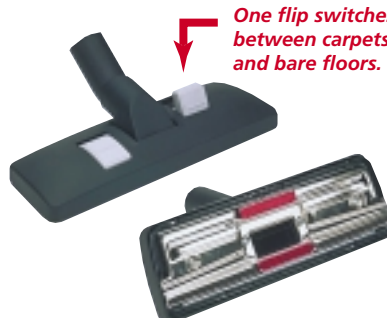

1-1/4 in. diameter

Accessories

90665 12" Deluxe Nozzle with Squeegee Insert and Brush Insert

A swivel elbow and the extra-wide cleaning path make clean-ups a snap.

90698 Turbo Nozzle

An air-powered turbine turns a rotary brush to pick up tough-to-clean dry messes on carpet, stairs, upholstery and in your vehicle.

One flip switches between carpets and bare floors.

90612 Dual Surface Selector Nozzle

Convenient, dual-cleaning tools let you safely use one nozzle on both bare floors and carpets.

90615 Round Brush

Great for all-purpose dry pick-up – dirt, sawdust, furniture, venetian blinds...

90603 10" Master Nozzle

The most versatile nozzle in our line-up. Use it with the interchangeable 10" attachments..

90604 10" Brush Shoe for 90603

Best for general bare floor cleaning.

90605 10" Squeegee Shoe for 90603

Best for wet pick-up on floors.

90606 10" Rug Shoe for 90603

Effective for rug and carpet cleaning.

90616 Crevice Tool

Gets hard-to-reach places clean – radiators, vehicle interiors...

90619 Gulper Nozzle

Fast pick-up tool – ideal for vehicle interiors.