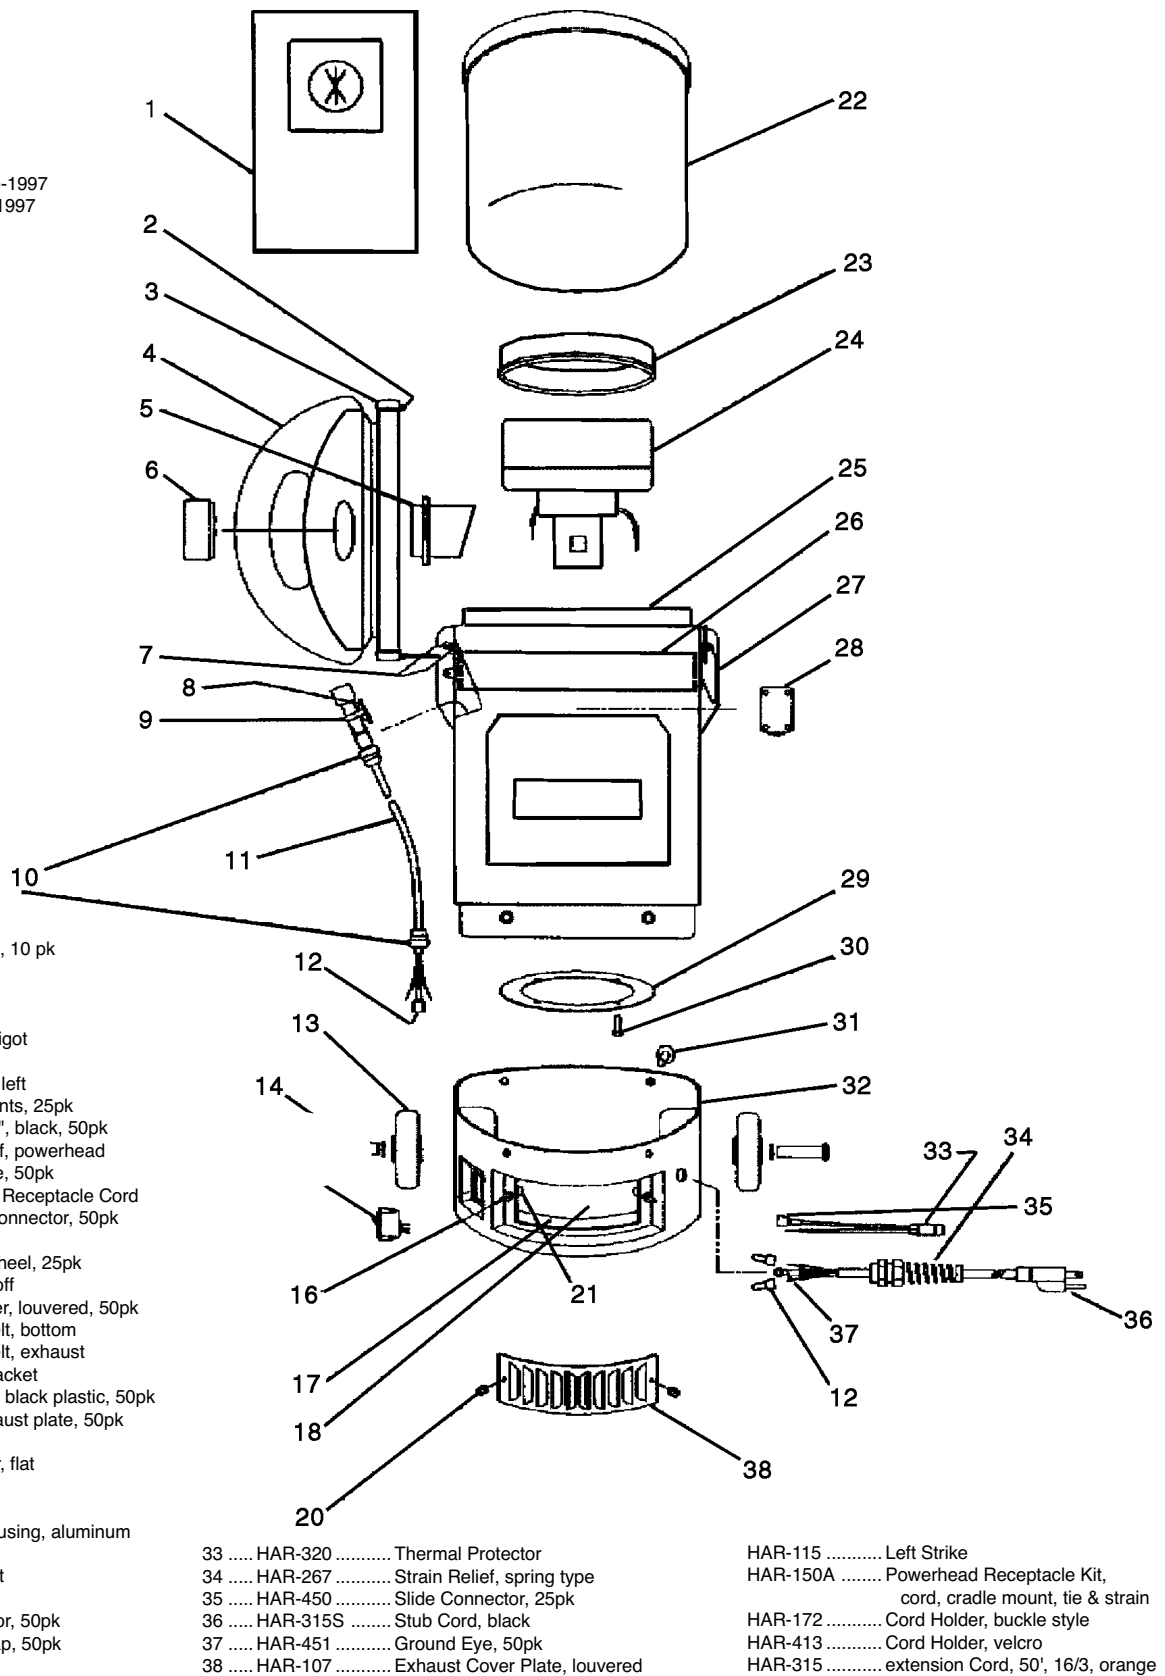

Lil Hummer

Portable Backpack Vac

Model: LI'L HUMMER

HARNESSES

- HAR-145 For BackPack, pre-1997
- HAR-145C For Hummer, pre-1997
- HAR-101 For post-1997

- 1 COM-00272 Paper Bags, 10 pk
- 2 HAR-140 Right Strike
- 3 HAR-141 Bumper
- 4 HAR-105 Lid
- 5 HAR-272 Flanged Spigot
- 6 HAR-143 Lid Insert
- 7 HAR-116 Latch Assy, left
- 8 HAR-398 Cradle Mounts, 25pk
- 9 HAR-181 cable Tie, 8", black, 50pk
- 10 HAR-190 Strain Relief, powerhead receptacle, 50pk
- 11 HAR-150 Powerhead Receptacle Cord
- 12 HAR-2988 Crimp-on Connector, 50pk
- 13 HAR-123 Wheel, rear
- 14 HAR-122 Bolt, rear wheel, 25pk
- 15 HAR-137 Switch, on/off
- 16 HAR-132 Plate Spacer, louvered, 50pk
- 17 HAR-600 Insulator Felt, bottom
- 18 HAR-500 Insulator Felt, exhaust
HAR-010 Exhaust Bracket
- 20 HAR-139 Thumb Nut, black plastic, 50pk
- 21 HAR-126 Screw, exhaust plate, 50pk
- 22 HAR-120 Cloth Bag
- 23 HAR-230 Filter, motor, flat
- 24 HAR-210052 Motor Assy
- 25 HAR-103 Housing
- 26 HAR-099 Bracket, housing, aluminum
- 27 HAR-114 Latch, right
- 28 HAR-127 Caster, front
- 29 HAR-274 Motor Plate
- 30 HAR-125 Screw, motor, 50pk
- 31 HAR-138 Bolt, end cap, 50pk
- 32 HAR-104 End Cap

- 33 HAR-320 Thermal Protector
- 34 HAR-267 Strain Relief, spring type
- 35 HAR-450 Slide Connector, 25pk
- 36 HAR-315S Stub Cord, black
- 37 HAR-451 Ground Eye, 50pk
- 38 HAR-107 Exhaust Cover Plate, louvered

- HAR-115 Left Strike
- HAR-150A Powerhead Receptacle Kit,
cord, cradle mount, tie & strain
- HAR-172 Cord Holder, buckle style
- HAR-413 Cord Holder, velcro
- HAR-315 extension Cord, 50', 16/3, orange