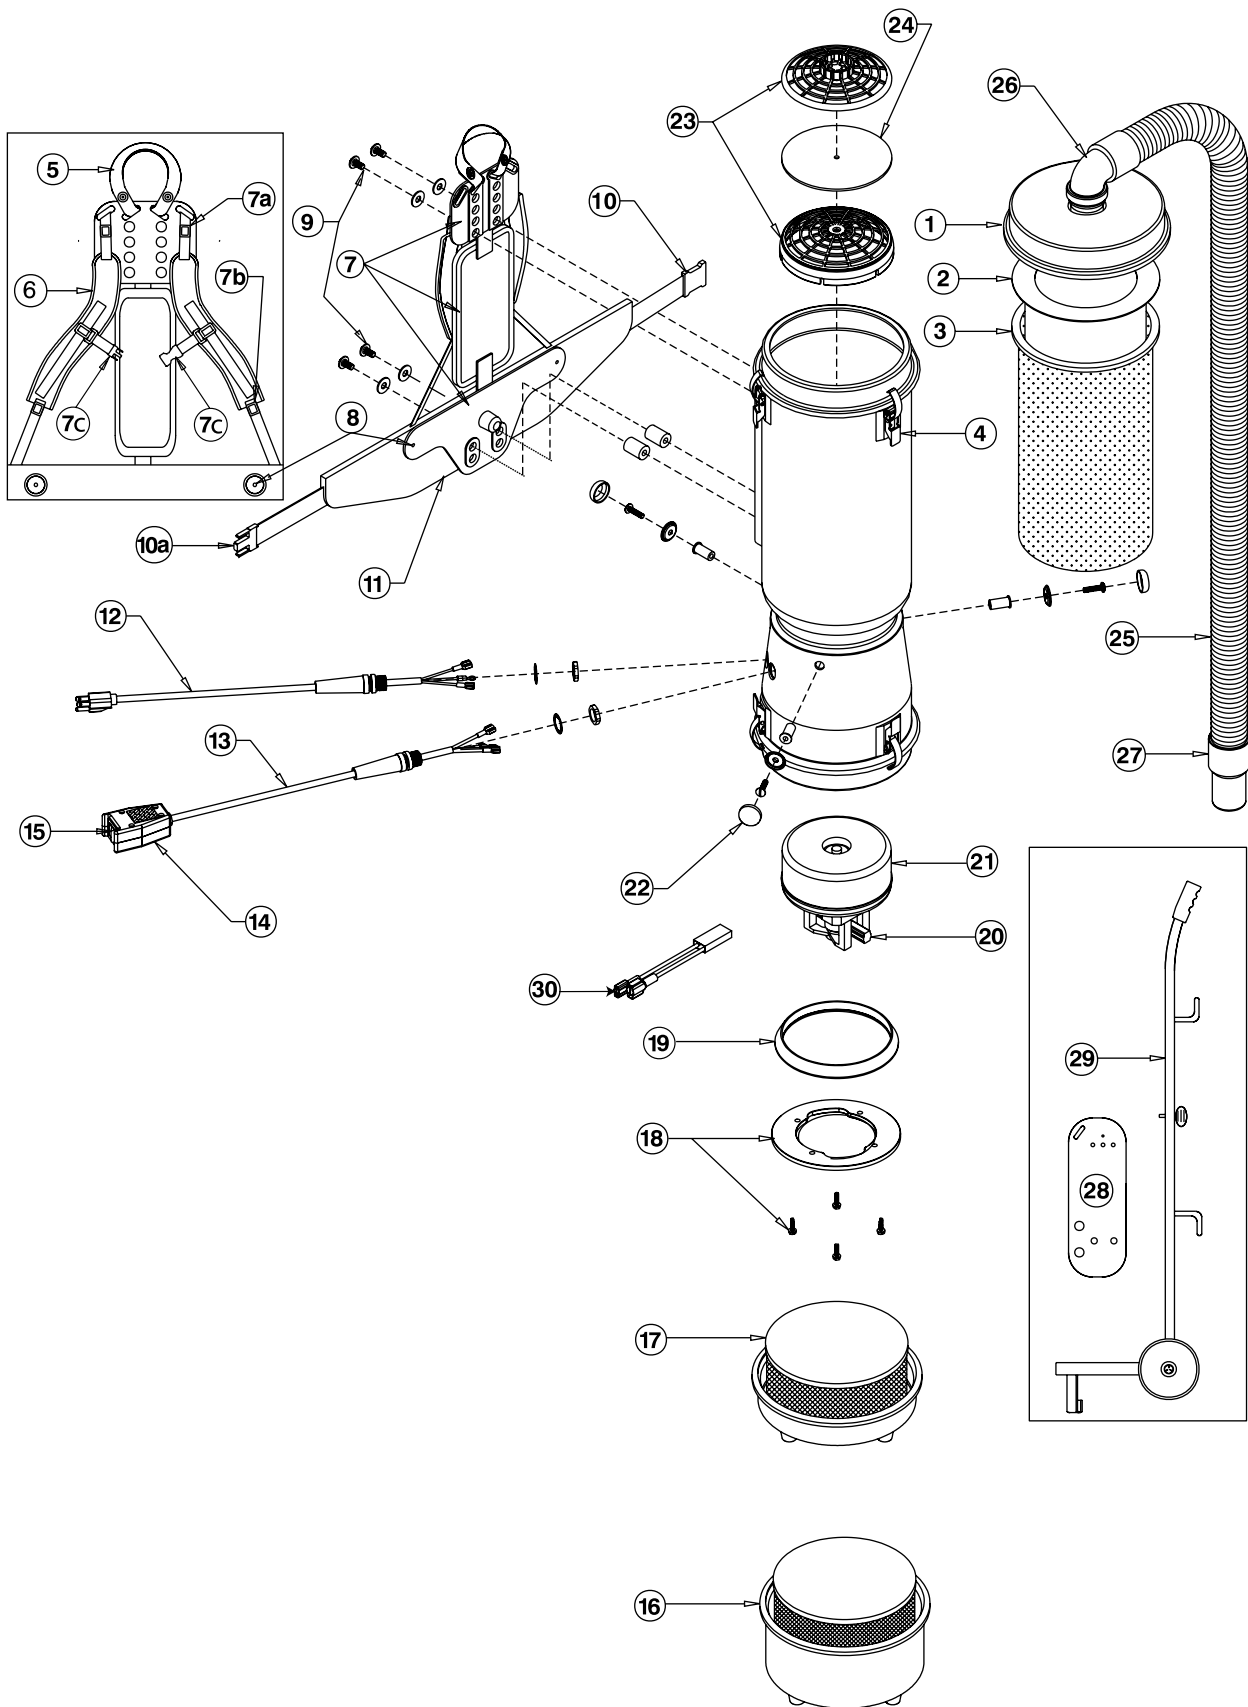

# LINEVACER PARTS

No.	Product Name	Qty	List Price
1	104276 Latch Cap w/Cuff (Black)	1 ea.	\$ 34.08
2	100291 698 Sq. In. Intercept Micro Filter	10/pk	29.95
3	100565 Micro Cloth Filter	1 ea.	26.57
4	100286 Top or Bottom Cap Latch Set: 3 Latches, 3 Locks w/6 Fastening Rivets, 6 Washers	1 set	20.22
5	101737 Carry Handle w/Rivet and Washer Set	1 set	7.51
6	100356 Shoulder Strap Assembly (includes: #7a, 7b, 7c)	1 set	15.02
7	105046 Backplate (includes: #8)	1 ea.	23.10
7a	100358 Shoulder Strap Plastic Adjustment (Top)	1 ea.	.87
7b	100357 Shoulder Strap Plastic Adjustment (Bottom)	1 ea.	.87
7c	103627 Sternum Strap Buckles (Latch and Keeper)	1 set	1.85
8	100375 Barrel Nut Connection Set for Backplate (Replacement)	1 set	5.20
9	100374 Backplate Connection Set: 4 Screws w/Washers, Stand Offs	1 set	11.55
10	103963 Waist Belt Keeper	1 ea.	6.36
10a	100364 Waist Belt Latch	1 ea.	6.36
11	100359 Waist Belt (includes: #10, 10a)	1 ea.	34.65
	100354 Strap Assembly Complete (includes: #6, 7a, 7b, 7c, 10, 10a)	1 set	46.20
	103166 Backplate System Complete (includes: #5, 6, 7, 7a, 7b, 7c, 8, 9, 10, 10a)	1 set	57.75
12	100641 Power Cord (18" 16/3) Assembly Complete	1 set	16.75
	100299 15' Cart power Supply Cord Complete w/Crimps (100279, 100282)	1 set	34.65
13	101610 Switch Cord Assembly 120V (includes: #13, 14, 15)	1 set	32.34
	101717 220V Switch Cord Assembly (includes: #13, 14, 15)	1 ea.	32.34
	101714 Switch Cord w/Crimps	1 ea.	11.55
	101716 26" Switch Cord Assembly Complete 120V	1 set	34.65
14	101472 Switch Box w/Velcro and New Lamb Switch	1 set	20.79
	101718 Switch Box w/Belt Clip (for cart) (100279, 100282)	1 set	23.10
15	106066 On/Off Switch (must use with #106287)	1 ea.	6.29
	106287 Switch Box w/Velcro and Screws	1 ea.	15.50
16	104275 ULPA Filter Assembly Complete w/Bottom Cap (100280, 100282)	1 set	254.10
17	104274 HEPA Filter Assembly Complete w/Bottom Cap (100277, 100279)	1 set	213.68
18	100335 Motor Compression Ring w/Screws	1 set	9.82
	100378 Compression Ring Screw Set: 4 Screws	1 set	2.60
19	100014 Tetraseal	1 ea.	10.40
20	105697 Carbon Brush Set for LineVacer Motor (Domel Motor)	1 set	18.48
	100424 Carbon Brush Set for LineVacer Motor (Ametek Motor)	1 set	15.02
21	105720 Motor/Fan (120 V) w/Crimps (Domel)	1 ea.	79.70
	100420 Motor/Fan (220 V) w/Crimps (Ametek)	1 ea.	86.63
	100380 Motor Crimp Set: 5 female, 3 Male and a Ground Crimp Connector	1 set	9.24
	100379 Motor Ground, Wire Clamp Set w/Screws	1 set	5.20
22	100368 Motor Mounting System Set: 3 Well Nuts, 3 Bolts, 3 Washers, 3 Covers	1 set	11.55
23	100030 Dome Filter w/Foam Media	1 ea.	6.93
24	100343 Foam Filter Media for Dome Filter	1 ea.	1.16
25	103048 Static-Dissipating Hose w/Cuffs (Black)	1 ea.	21.95
26	101928 Replacement Double Swivel Elbow Cuff (Black)	1 ea.	7.98
27	100694 Replacement Swivel Cuff (Black) 1½"	1 ea.	4.20
28	100718 Cart Plate for Cart Assembly	1 ea.	19.06
29	100287 LineVacer Cart Assembly Complete	1 set	190.58
30	103476 Thermal Protector	1 ea.	12.67
	101678 50' Extension Cord (Not Shown)	1 ea.	22.00