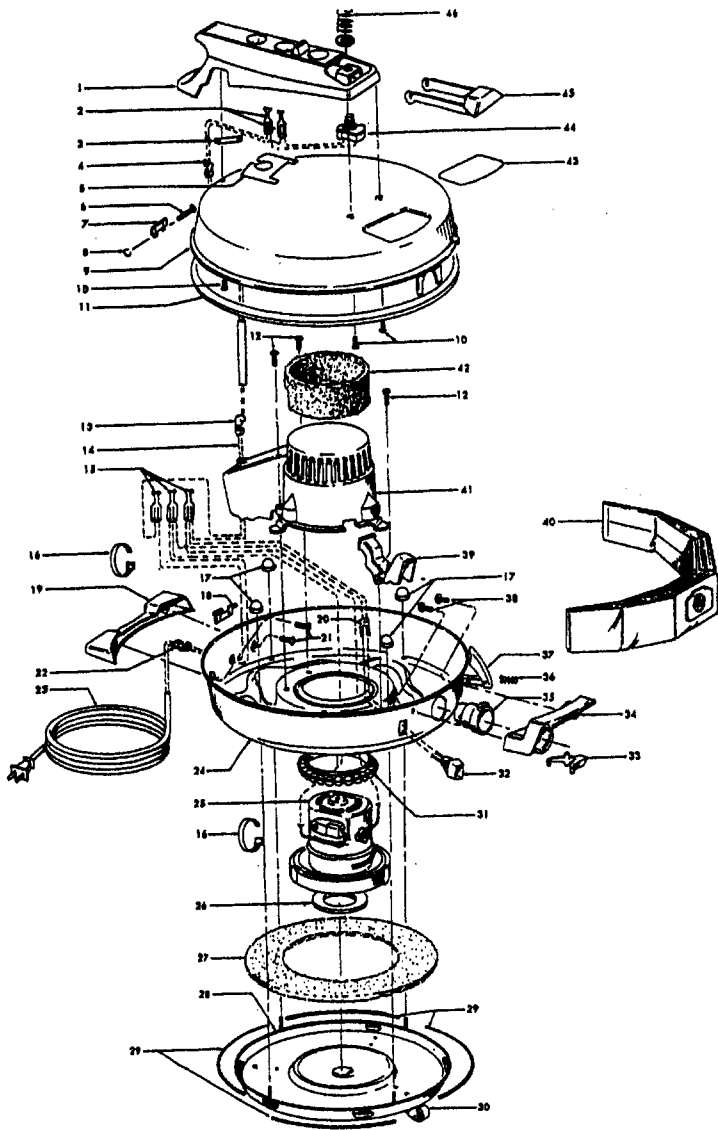

Agitator

Ref. No.	Part No.	Description
	48416009	Agitator
1	41435018	Thread Guard
2	43267002	Bearing
3	21347003	* Spring Washer
4	36422001	End
5	48445017	Agitator Brush
6	160070	Shaft
8	38537002	End Pulley
9	41435021	Thread Guard

Ref. No.	Part No.	Description
	48438189 A, C	Power Nozzle - LS - S3189, S3193, S3213
	48438057 D	Power Nozzle - MX - 4.5' Cord - S3245
	48438189 F	Power Nozzle - LZ - S3211, S3261, S3263, S3263-036, S3263-060, S3403, S3403-022
	48438190 G, J	Power Nozzle - LZ - S3209, S3419, S3425, S3425-022, S3425-032, S3425-060, S3403-022
	48438058 H +	Power Nozzle - LZ - 4.5' Cord
1	46321005	Attachment Cord 4.5'- AG
	46321088	Cord - AG - 3.5
2	42252059 A, C, D, E, F, G, H	Body - LS
	42252174 I, J	Body - AAP
	51375042 A, B, C +	Nameplate
	52125095 F +	Nameplate
	52125088 G	Nameplate
	52125107 H +	Nameplate
	52125113 I	Nameplate
	52125096 J	Nameplate
3	48416009	Agitator
2	163768	Strain Relief
5	34663003	Bracket
6	43482024	Nozzle Connector - LZ
7	12227	Insulated Terminal (2 Wire)
8	34112005	* Seal
9	34337003	* Seal
10	21447041	* Screw
11	32175025	Wheel - AG
12	31523005	Wheel Shaft
13	42246120	Base Plate
14	21447007	* Screw
15	34337004	* Seal
16	42256090	+ Duct Cover
17	34123015	* Duct Cover Seal
18	35276001	* Detent Spring
19	43177073	Motor
20	35271001	Bracket - LH
21	38528011	Belt

Ref. No.	Part No.	Description
1	12022	Field Bolt
2	21429406	* Screw
3	168038	Brush Carrier
4	168506-	Brush Holder
5	167679	Carbon Brush
6	27666551	* Terminal
7	38353004	Spring
8	169706	Motor Housing - Upper
9	44765106	Armature
10	45311018	+ Field - 2 Speed - 3.7
	45311022	+ Field - 1 Speed - 3.7
11	167721FW	Spring
12	41823001	Motor Housing - Lower
13	169702BZ	+ Bushing
14	167695EF	Nut
15	21312774	+ Washer
16	43566006	+ Fan
17	31732003	Spacer
18	169712	+ Interstage
19	33426001	Nut
20	37218005	Diffuser
21	34786002	Spring Clip
22	169713FW	Mounting Plate
23	31148002	Spacer
25	168506	Brush Carrier Assm.