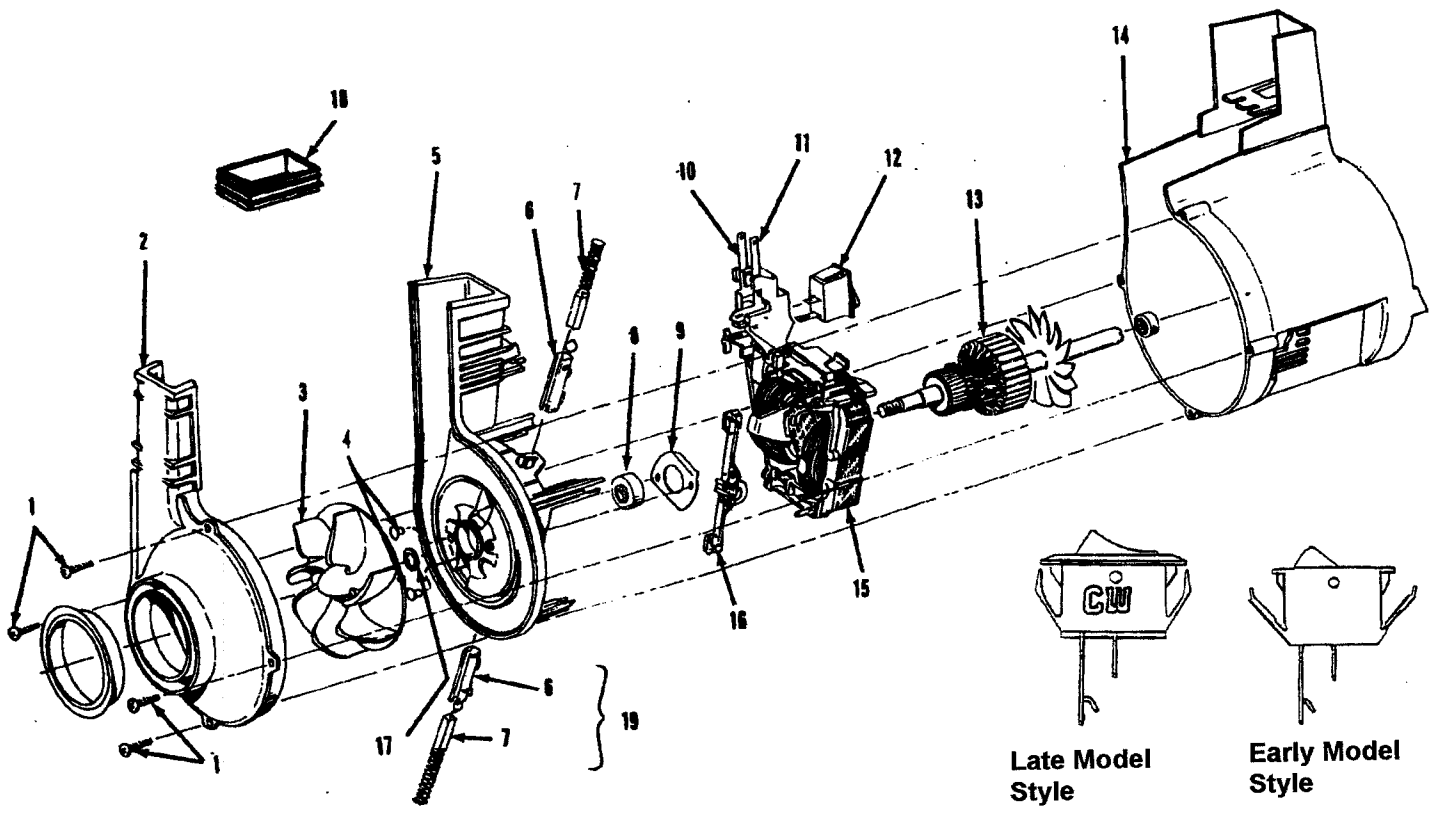

VacShopUSA.com

E-Mail: parts@vacsrus.com

Motor - 43576142 Elite/Legacy w/Headlight
Model

Motor - 43576181 Breathe Easy

	43576142		Motor Assembly Complete
	43576181		Motor Assembly Complete
1	214793DA		Screw-Self Tapping (4)
2	38736033		Fan Chamber
3	38755030		Fan
4	N/A		Rivet - Semi Tubular (2)
5	N/A		Motor Housing Assem.
6	N/A		Motor Brush Holder (2)
7	N/A		Motor Brush Assem. (2)
8	N/A		Bearing
9	N/A		Bearing Retainer
10	36914004		Switch Bus Bar
11	39116005	+	Attachment Terminal
12	28218043		Switch Assem. - Early Models (Prior to 5/96)
	28161062		Switch Asem. - Late Models (After 5/96)
13	N/A		Armature/Bearing Assem.
14	37194034		Motor End Cap Assem. - MW
15	N/A		Field Assem.
16	N/A		Lamp Holder Assem.
17	21312793	*	Washer
18	38783020		Duct Seal
19	41311016		Motor Brush Holder Assem.

ITEMS NOT ILLUSTRATED

38781013
54821001

Duct Seal
Tape (Roll)

VacShopUSA.com

E-Mail: parts@vacsrus.com