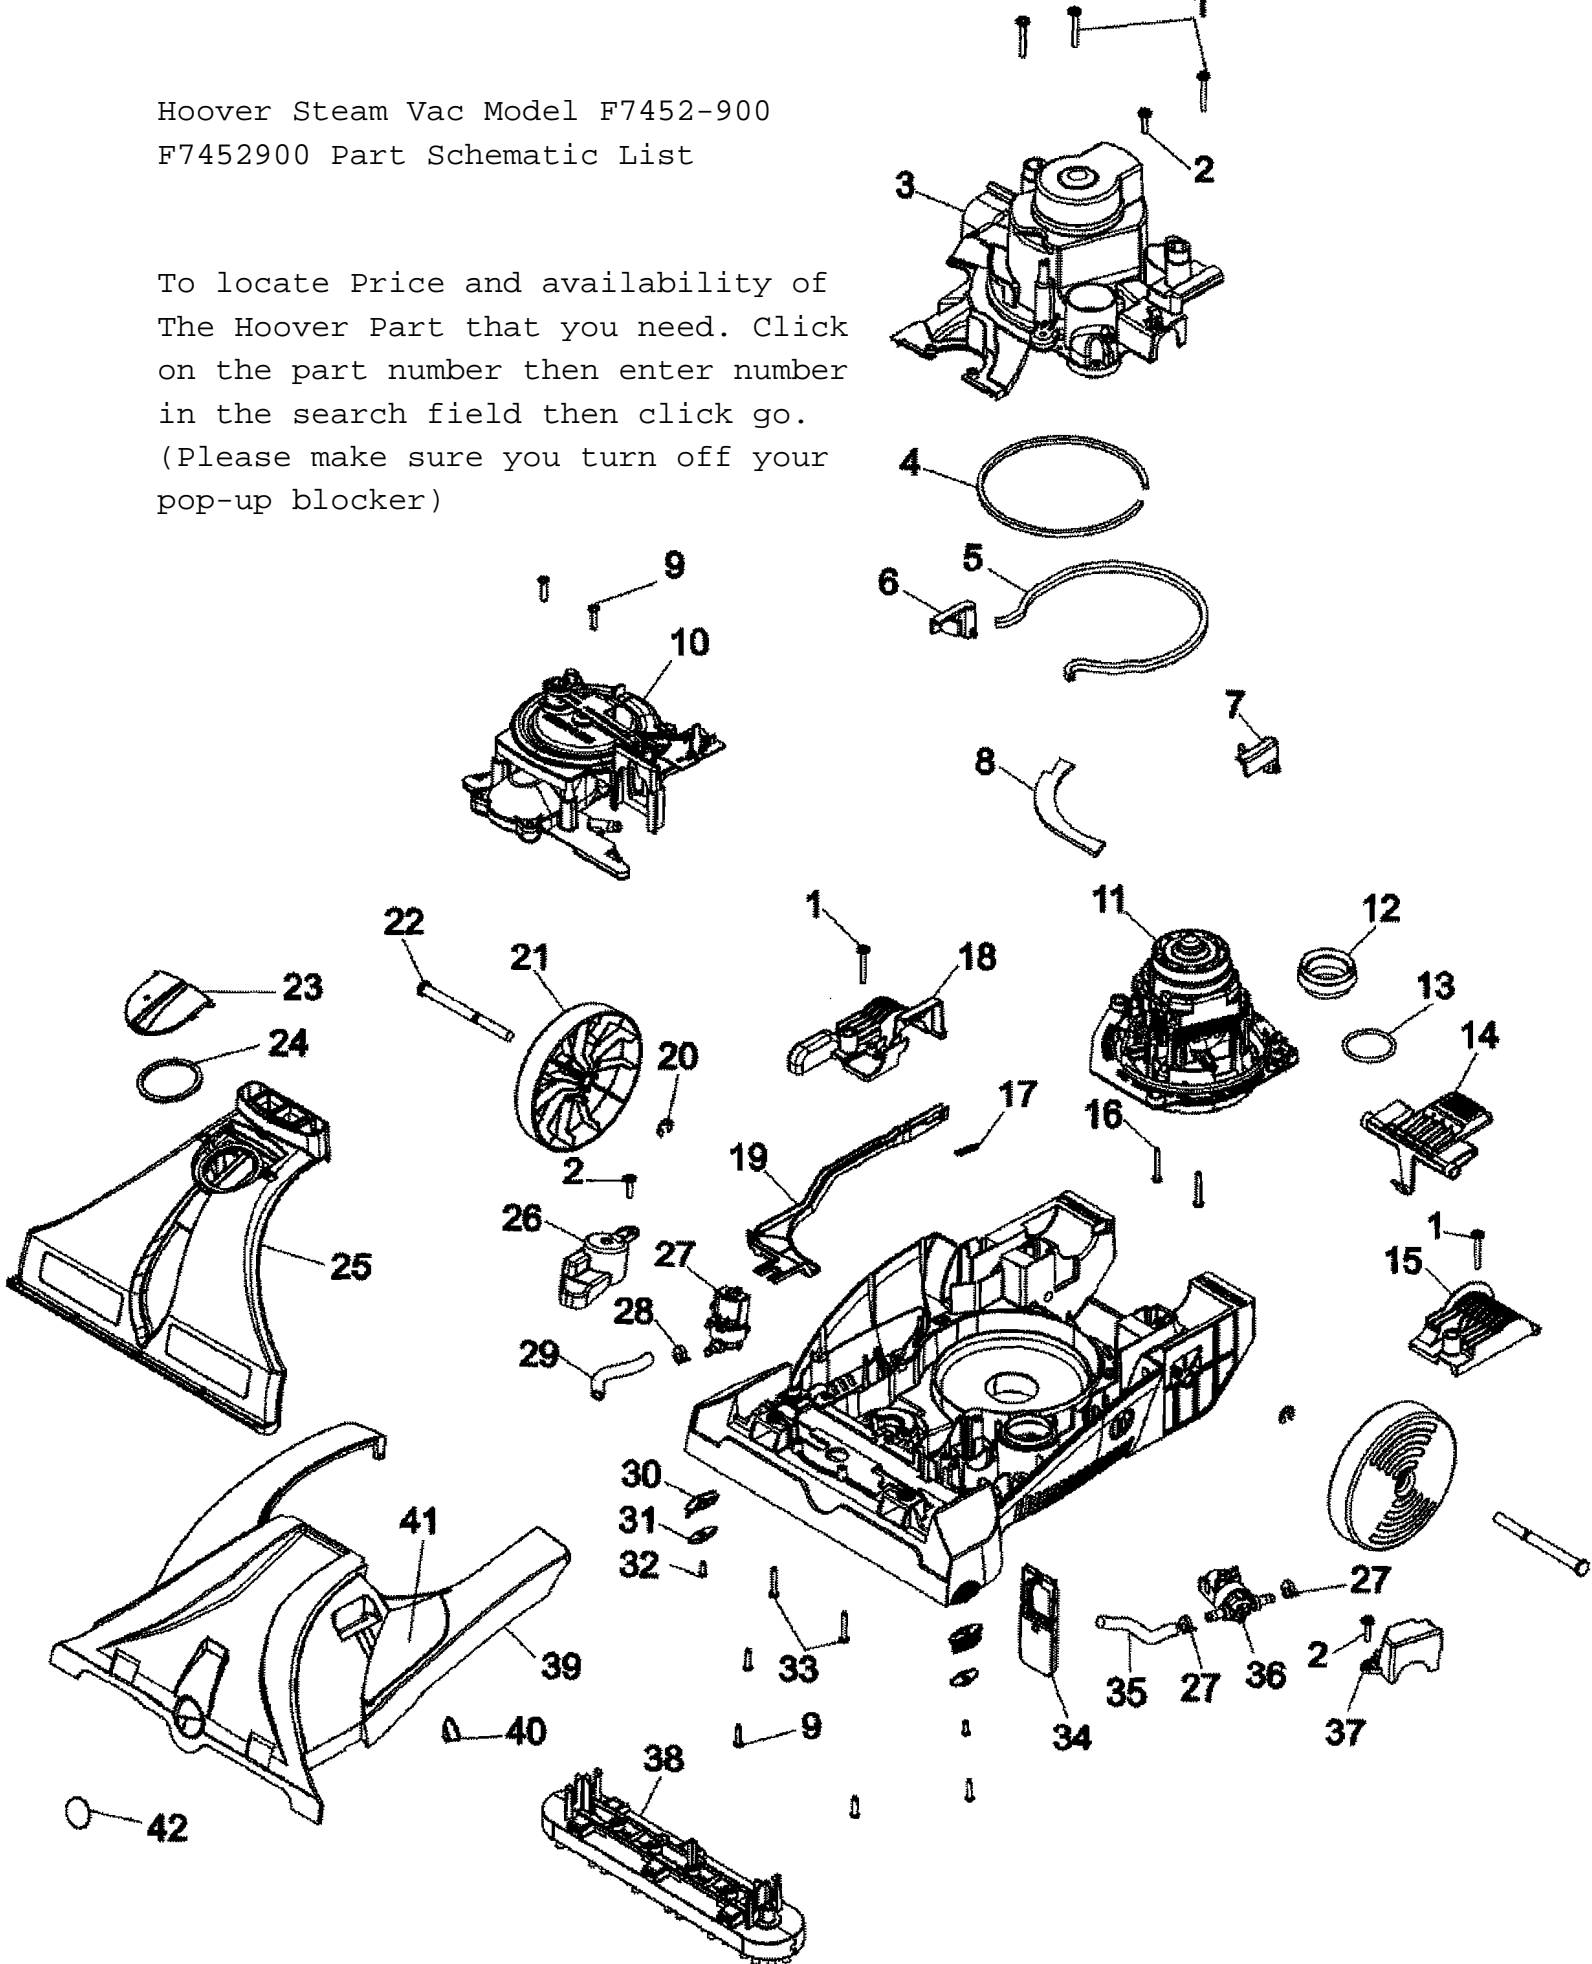

Item	Part Number	Part Description	Alt Part	Series	Qty
1	23149004	TAPPING SCREW W/WSH		10	5
2	23149002	SCREW-SELF TAPPING		10	2
3	92001318	MOTOR COVER-MV		10	1
4	34113004	MOTOR SEAL		10	1
5	38781067	MOTOR BASE SEAL		10	1
6	92001320	LATCH-RH-REC TANK-AHB		10	1
7	92001319	LATCH-LH-REC TANK-AHB		10	1
8	38781074	SEAL-CUT-INNER		10	1
9	21447217	SCREW-SELF TAPPING		10	2
10	91001097	TURBINE AND GEAR ASY		10	1
11	90001167	MOTOR ASSEM. COMP	43576197	10	1
12	38784063	STANDPIPE SEAL		10	1
13	25156521	O RING-F7220		10	1
14	92001321	HNDL REL PEDAL-AHB		10	1
15	92001322	TRUNNION BRCKT LH-MV		10	1
16	21479438	SCREW		10	2
17	38331006	SPRING-TURBINE ACT		10	1
18	92001323	TRUNNION BRCKT RH-MV		10	1
19	38458066	TURBINE ACTUATOR ARM		10	1
20	160017--	LOCK RING		10	2
21	92001324	REAR WHEEL W/TREAD-MV		10	2
22	90001211	REAR AXLE-6 BRUSH-AY		10	2
23	92001325	DOOR-TOOL PORT-CP		10	1
24	38784091	SEAL-DOOR			1
25	91001096	NOZZLE ASY - 6 BRUSH		10	1
	92001262	SQUEEGEE, HARD FLOOR		10	1
26	92001326	SOLENOID COVER RH-MV		10	1
27	25686057	SOLENOID VALVE-GRAVITY		10	1
28	25411015	HOSE CLAMP		10	4
29	66173011	TUBING-6.750 LONG			
30	92001266	GROOMERS	90001101	10	1
31	92001267	GROOMER PLATE		10	2
32	21447217	SCREW-SELF TAPPING		10	2
33	21447268	SCREW		10	2
34	43613018	FILTER CASSETTE & SCREEN ASSM		10	2
35	66173011	TUBING-6.750 LONG			
36	25686056	SOLENOID VALVE-PRESSURE	90001101	10	1
37	92001327	SOLENOID COVER LH-MV		10	1
38	48437030	BRUSH BLOCK-6 BRUSH		10	1
	92001262	SQUEEGEE, HARD FLOOR		10	1
	92001285	BARE FLOOR BRUSH 6		10	1
39	37272123	MAIN BODY ASSEM 6		10	1
	92001328	HOOD-AFT		10	1
40	90001116	INDICATOR KNOB-AHB		10	1
41	90001388	BRUSH NAMEPLATE		10	1
42	51661020	MEDALLION		10	1