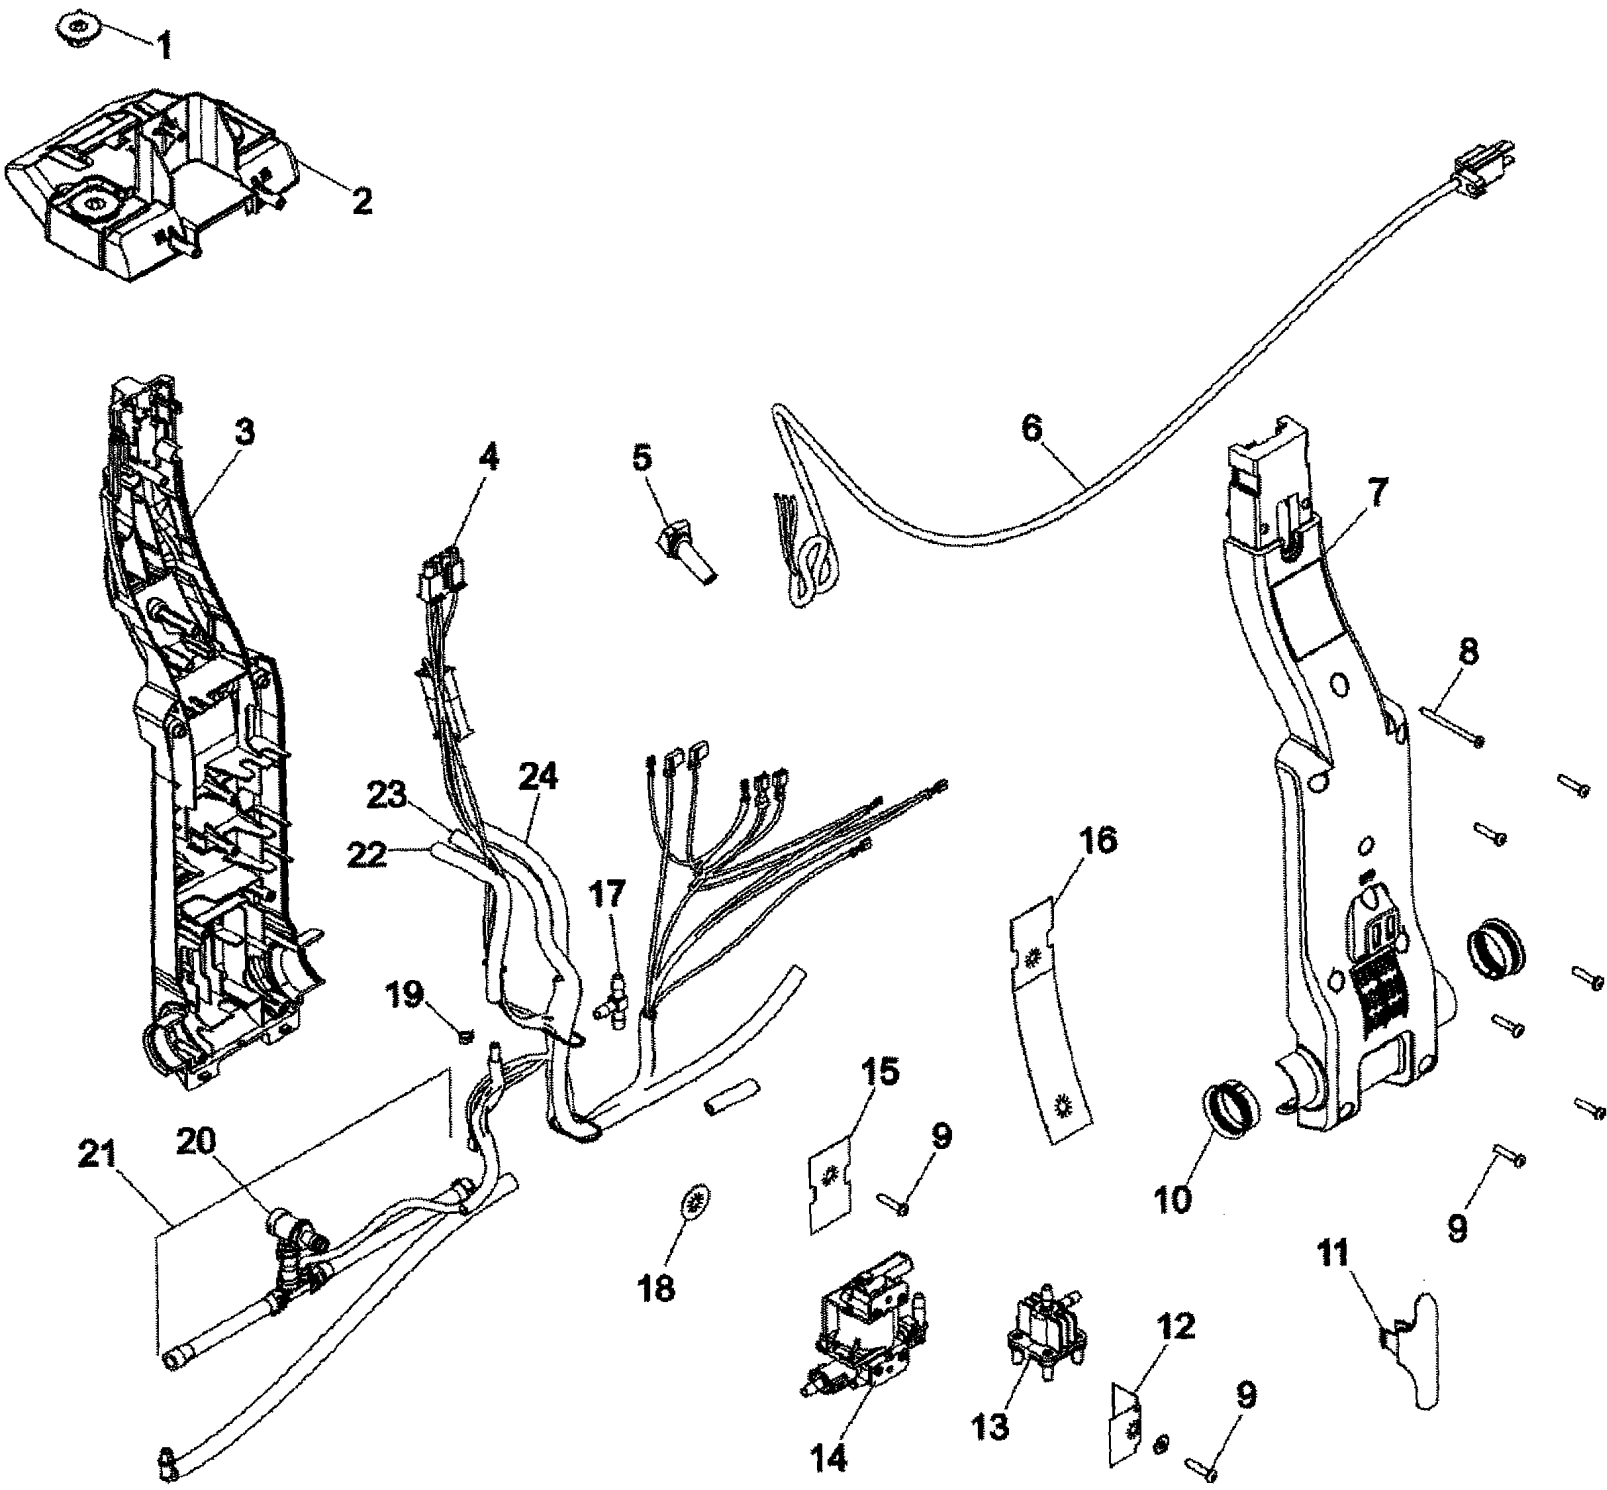

To locate Price and availability of
The Hoover Part that you need. Click
on the part number then enter number
in the search field then click go.
(Please make sure you turn off your
pop-up blocker)

Item	Part Number	Part Description	Alt Part	Series	Qty
1	92001310	METERING PLATE-MV		10	1
2	41423024	SUPPLY TANK SUPP ASY		10	1
3	92001311	LWR HNDL FRT-MV		10	1
4	46658004	WIRING HARNESS-F7425		10	1
5	36215028	CORD PROTECTOR-WTBGL		10	1
6	91001198	ATTACH CORD ASY-AG		10	1
7	92001312	LWR HNDL REAR-MV		10	1
8	21447019	SCREW-U3301/U4211		10	1
9	21447269	SCREW		10	6
10	32456001	TRUNNON SLEEVE F7220		10	2
11	92001313	CORD HOSE HOOK-MV		10	1
12	34264006	INSULATOR F7220		10	1
13	43513013	PRESSURE VALVE ASY		10	1
14	43582011	PUMP ASSEM.-SOLENOID		10	1
15	34264006	INSULATOR F7220		10	1
16	34285001	INSULATOR-F7425		10	1
17	38681010	T CONNECTOR		10	1
18	34264007	INSULATOR F7220		10	1
19	25411015	HOSE CLAMP		10	4
20	43523004	QUICK DISCONNECT ASY SERV		10	1
21	43491046	QUICK DISCON/TUBING		10	1
22	66173011	TUBING-6.750 LONG	90001101	10	1
23	66173013	TUBING-22.250 LONG		10	1
24	66173011	TUBING-6.750 LONG	90001101	10	1