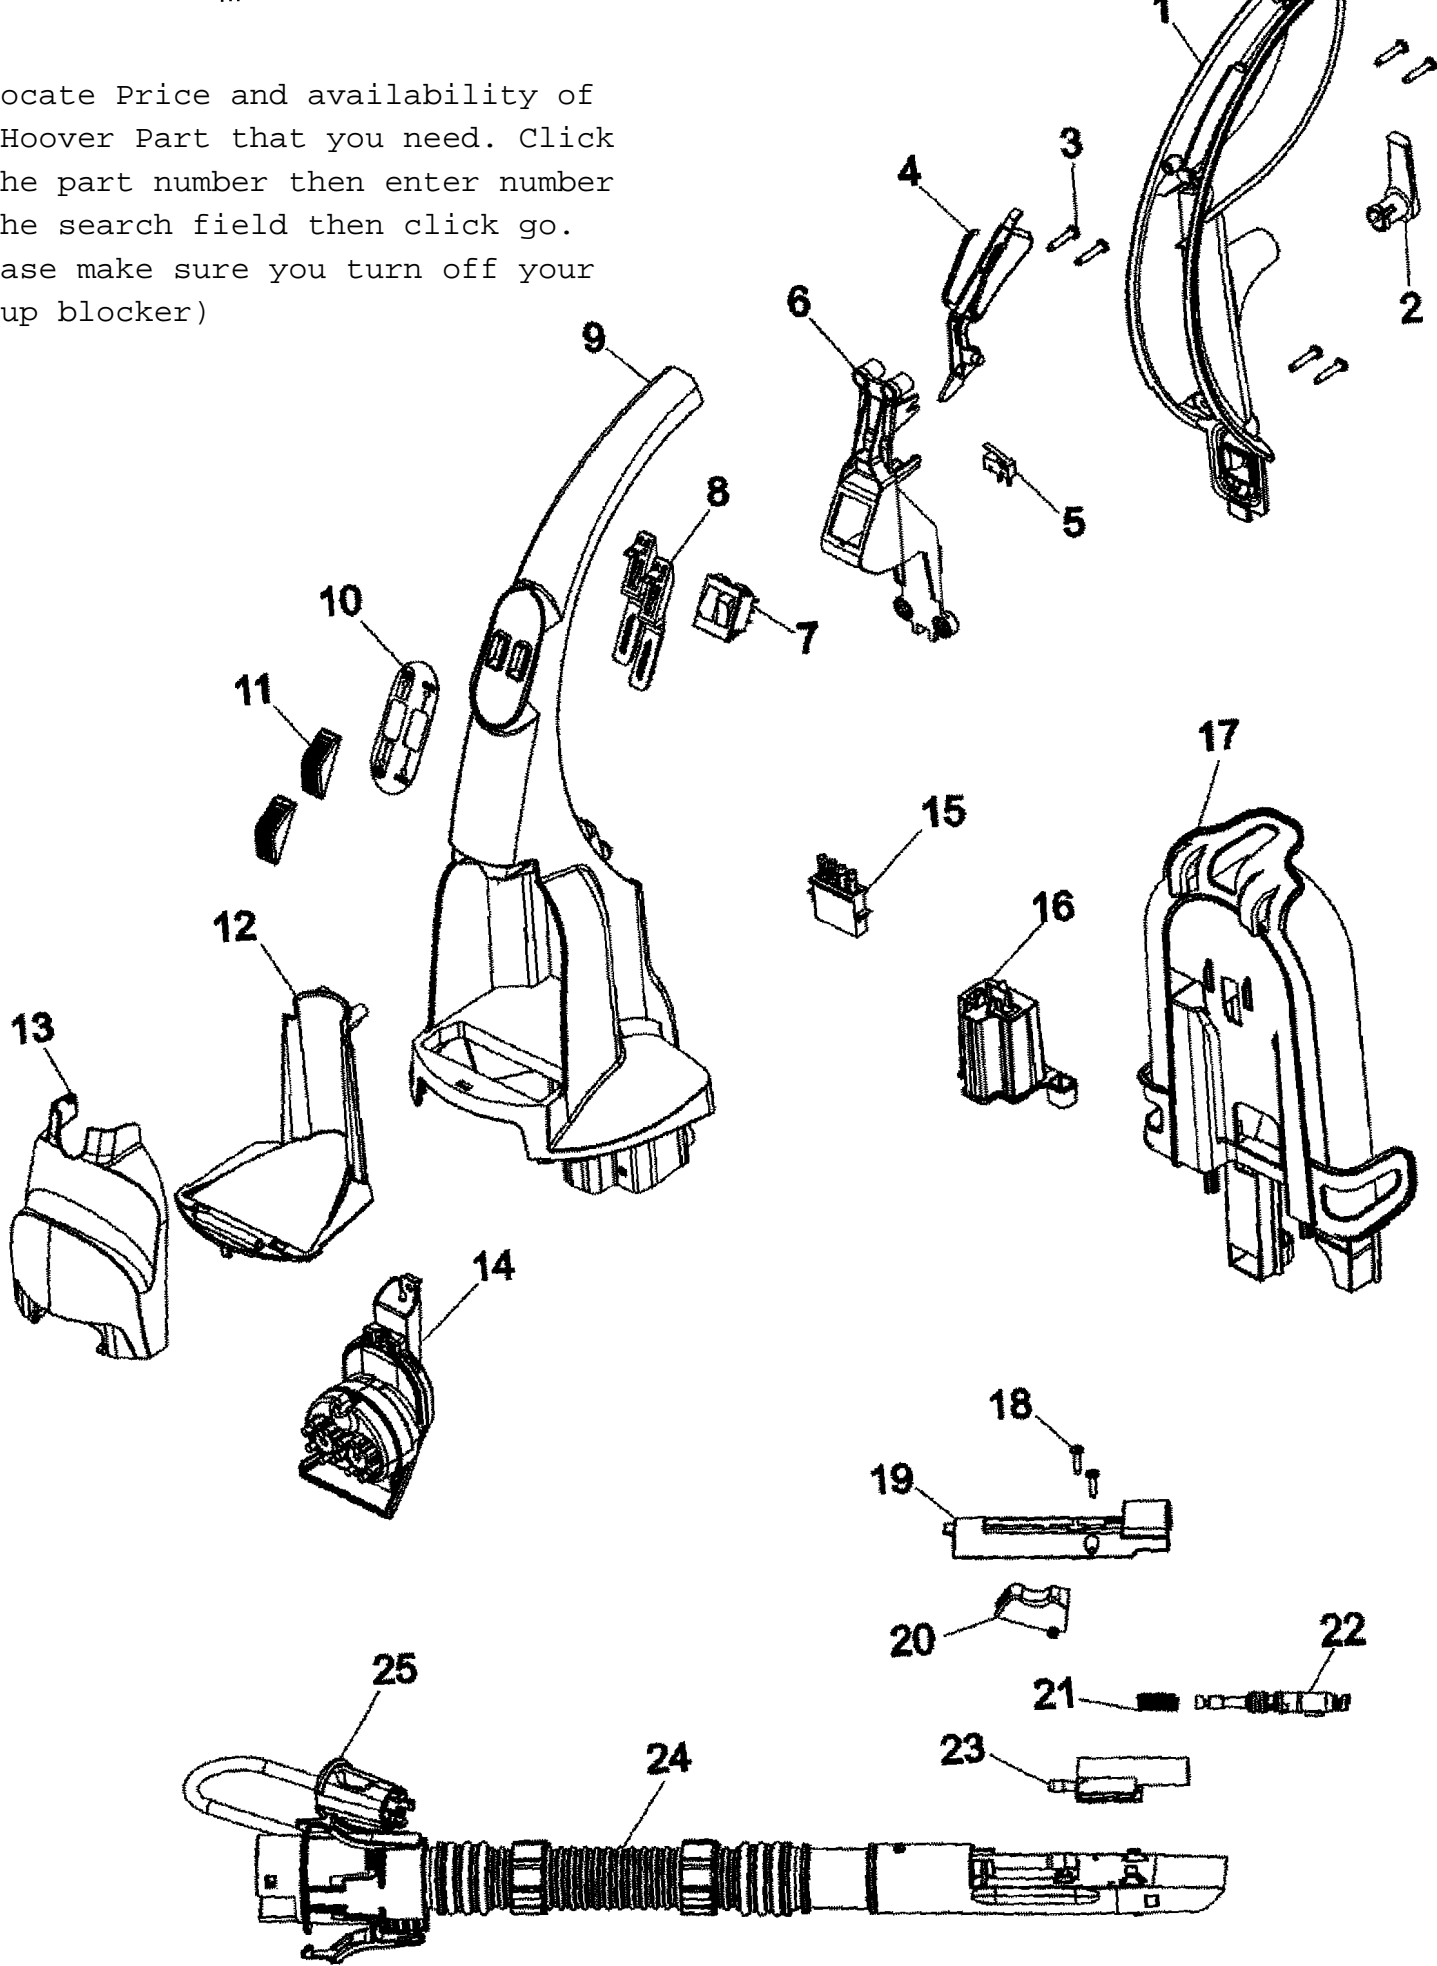

To locate Price and availability of
The Hoover Part that you need. Click
on the part number then enter number
in the search field then click go.
(Please make sure you turn off your
pop-up blocker)

Item	Part Number	Part Description	Alt Part	Series	Qty
1	92001302	UPPER HANDLE REAR-AHB		10	1
2	92001304	CORD WRAP-AHB		10	1
3	21447072	SCREW		10	7
4	38434030	CONTROL LEVER-AG		10	1
5	28218051	MICRO SWITCH		10	1
6	36436023	UPPER HDL SUPP/ONLY		10	1
7	28267003	SWITCH-DBL ROCKER		10	1
8	38458065	SWITCH ROD-AG		10	2
9	92001303	UPPR HNDLE FRT-W/TOOLS-MV		10	1
	40201243	HDLE HARDWARE-F7220			1
10	52313108	LABEL-F7425		10	1
11	92001305	SWITCH BUTTON-AHB		10	2
12	92001306	TOOL HOLDER-MV		10	1
13	92001307	TOOL HOLDER COVER-CP		10	1
14	48437028	SCRUB MODULE-F6024-9		10	1
	91001197	TURBINE NOZZLE		10	1
15	46658005	UPR HDL SUP/SW-NEW		10	1
16	92001308	WIRE COVER-MV		10	1
17	38613040	NOZZLE BODY W/BRUSH		10	1
	92001281	CADDY BODY-AHB		10	1
18	21447239	SCREW		10	2
19	92001309	WAND COVER-AHB		10	1
20	38433074	TRIGGER-SV III'S		10	1
21	38312019	SPRING		10	1
22	43412007	NOZZLE/VALVE ASSEMBL		10	1
23	91001060	WAND VALVE ASSEMBLY		10	1
24	91001063	HOSE ASSEMBLY-CLEAR-SERVICE		10	1
25	43513010	CONNECTOR COUPLER SL		10	1
26	56518194	MANUAL, OWNERS		10	1