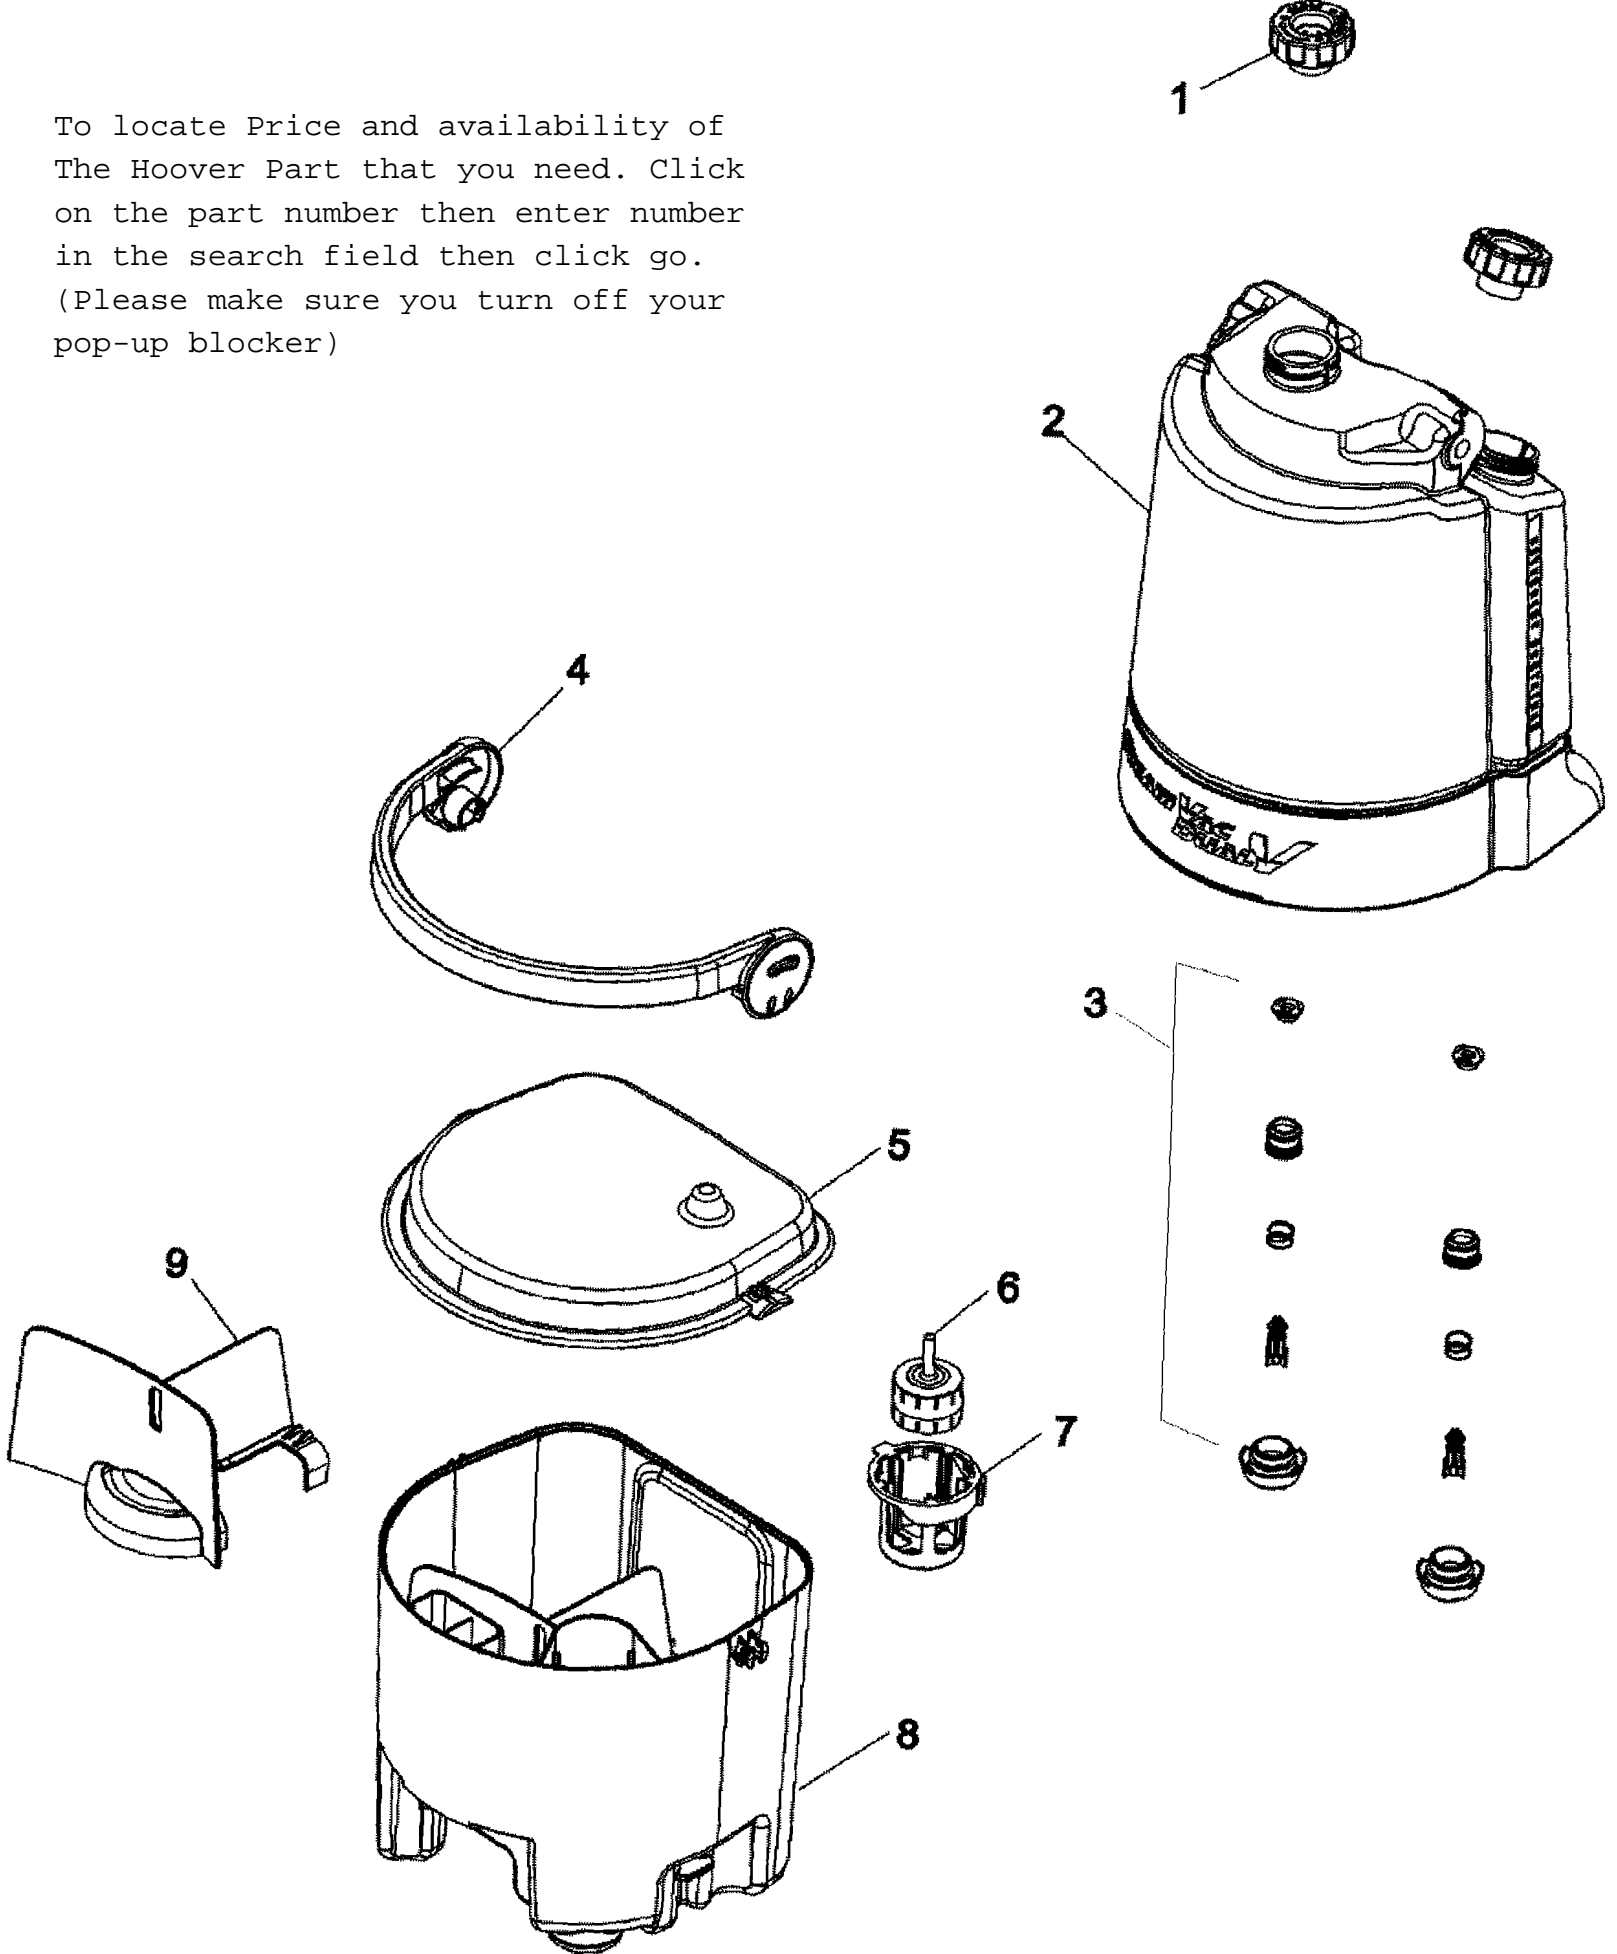

To locate Price and availability of
The Hoover Part that you need. Click
on the part number then enter number
in the search field then click go.
(Please make sure you turn off your
pop-up blocker)

Item	Part Number	Part Description	Alt Part	Series	Qty
1	42272138	THREADED CAP-F7220		10	2
2	39457062	SUP TANK LATCH/HANDLE AFT		10	1
	91001199	SUPPLY TANK ASY	90001295	10	1
3	43513014	SUPPLY TANK VALVE	12002549	10	1
4	92001315	REC TANK CARRY HNDL-AFT		10	1
5	92001316	REC TANK LID ASY COMP		10	1
6	43538002	FLOAT ASY		10	1
7	38719043	FLOAT RETAINER		10	1
8	42272172	REC TANK ASY COMP		10	1
9	92001317	REC TANK BFFL WALL-AJA		10	1