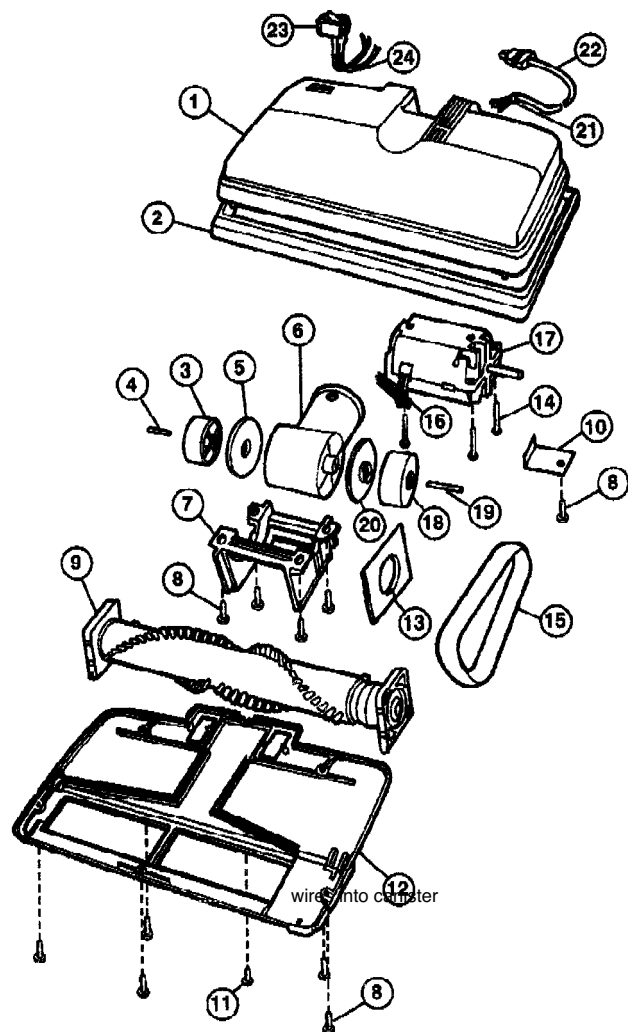

- DG-A6677 ..... Power Nozzle Assembly, complete
- 1 ..... DG-62233J ..... Upper Housing Assy, white, A6677
- 1 ..... DG-63834A ..... Upper Housing Assy, grey, R6677
- 1 ..... DG-62228U ..... Upper Housing Assy, black, N6677
- 1 ..... DG-62228N ..... Upper Housing Assy, white, F6678
- 1 ..... DG-63834B ..... Upper Housing Assy, grey, H6678
- 1 ..... DG-62228Y ..... Upper Housing Assy, black, D6678
- 2 ..... DG-62257A ..... Bumper, A6677,F6678
- 2 ..... DG-62257F ..... Bumper, R6677,N6677,H6678,D6678
- 3 ..... DG-32251A ..... Wheel
- 4 ..... DG-62250 ..... Axle, wheel
- 5 ..... DG-62418 ..... Nozzle Bushing
- 6 ..... DG-62231A ..... Swivel Neck, A6677,F6678
- 6 ..... DG-62231C ..... Swivel Neck, R6677,N6677,H6678,D6678
- 7 ..... DG-62232C ..... Retainer
- 8 ..... DG-62571 ..... Screw, retainer
- 9 ..... DG-63950A ..... Brush Roll Assembly
- 10 ..... DG-62881 ..... Wire Cover
- 11 ..... DG-62260 ..... Screw
- 12 ..... DG-62259C ..... Bottom Plate (lower housing)
- 13 ..... DG-62249 ..... Dust Shield
- 14 ..... DG-62571 ..... Screw
- 15 ..... H-1140 ..... Belt
- 16 ..... DG-61199 ..... Connector
- 17 ..... DG-62953A ..... Motor Assembly
- 18 ..... DG-62251A ..... Wheel
- 19 ..... DG-62250 ..... Axle, wheel
- 20 ..... DG-62418 ..... Nozzle Bushing
- 21 ..... DG-61577 ..... Strain Relief
- 22 ..... DG-62235A ..... Powercord, A6677,F6678
- 22 ..... DG-62235L ..... Powercord, R6677,H6678
- 22 ..... DG-62235K ..... Powercord, N6677,D6678
- 23 ..... DG-63523A ..... Rocker Switch, F/H/D6678 only
- 24 ..... DG-80307 ..... Switch Wiring, F/H/D6678 only
- E-368792 ..... Wand, straight, metal, w/ channel and button
- E-48760 ..... Cord Clip, for power nozzle wand, metal, 4 pk
- DG-62418 ..... Bushing, swivel neck, power nozzle
- E-357081 ..... Cord Strap, for external hose cord
- E-36396 ..... Hose End, curved, w/ button
- E-451321 ..... Insert, metal, used w/ curved hose end
- E-532552 ..... Receptacle Assembly, female,