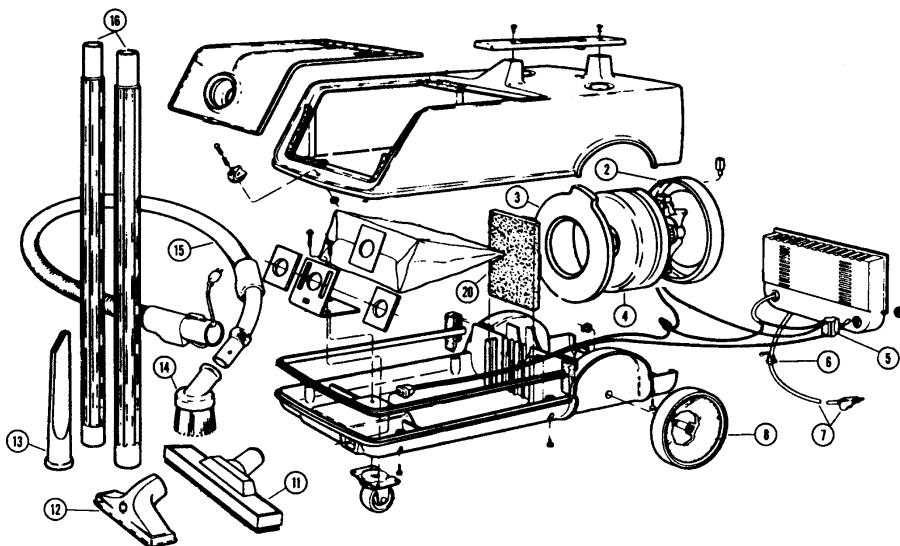

ACCESSORY TOOLS

- DG-62372A ..... Floor Tool, 1 1/4" x 10", fits 6674,7000,8000,8001,8101
- DG-60815G ..... Dust Brush, 1 1/4", fits 6720,6674,6675,7000,8000,8001,8101
- DG-63662 ..... Crevice Tool, 1 1/4", 6720,6674,6675,7000,8000,8001,8101
- DG-61652P ..... Upholstery Tool, 1 1/4", fits 6720,6674,6675,7000, 8000,8001,8101
- DG-63534C ..... Floor Tool/Squeegee, 10", fits 7005,7007,7025,8000,8100
- DG-62605 ..... Molded Dolly, w/ 4 casters, fits 7000,7025,8000,8100,8101

Deluxe Twin Vac Canister w/ Power Nozzle

Models: A6675, B6675, C6675, E6675

B6674, D6674, E6674

- 2 ..... DG-62738 ..... Gasket, motor
- 3 ..... DG-62050A ..... Gasket, motor
- 5 ..... DG-61876 ..... Switch
- 6 ..... SS-34 ..... Strain Relief, sold each (R)
- 7 ..... MP-225 ..... Cord Assy, 20 ft, 2 wire (R)
- 8 ..... DG-62166E ..... Wheel, rear
- 11 ..... DG-62372A ..... Floor and Wall Brush, 10"
- 12 ..... DG-61652P ..... Upholstery Brush
- 13 ..... DG-63662 ..... Crevice Tool, (R)
- 14 ..... DG-60815G ..... Dusting Brush, (R)
- 15 ..... DG-62273B ..... Hose Assy, non-electric, use w/ PN-102 hose cord
- 15 ..... DG-61964D ..... Hose Assy, B6674,E6674, non-electric
- 15 ..... DG-62356 ..... Hose Assy, electric, C6675
- 16 ..... DG-62759F ..... Wand, plastic, 20"
- 20 ..... DG-62141 ..... Filter, foam
- PN-102 ..... Hose Cord, external, 96", white
- DG-62286 ..... Cord Strap, cord to wand
- DG-62239B ..... Cord Clip, cord to hose

THE VAC SHOP NORTH, Inc

PHONE: 1-800-353-9991 FAX: 773-889-5538 E-MAIL: sales@VACSHOPUSA.COM WEB: www.VACSRUS.COM