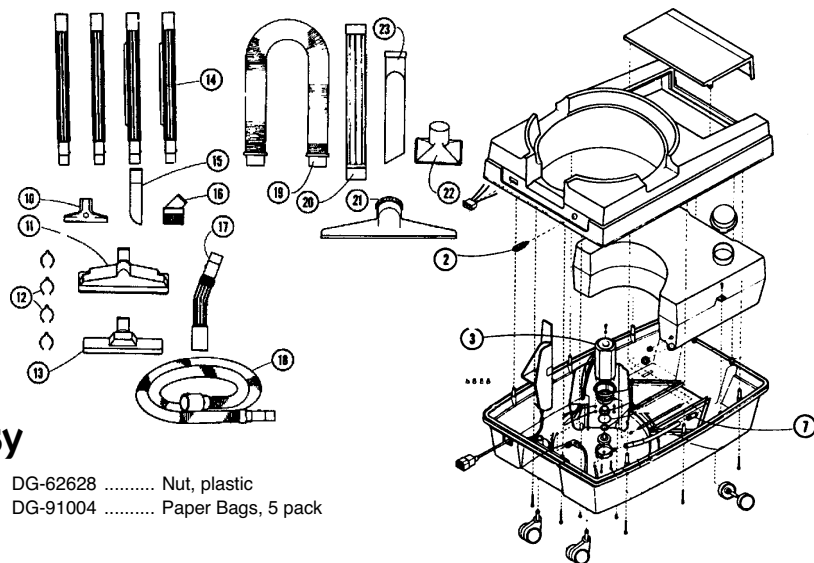

Hydro Flow Home Cleaning Unit

Models: 8000, 8001, 6685