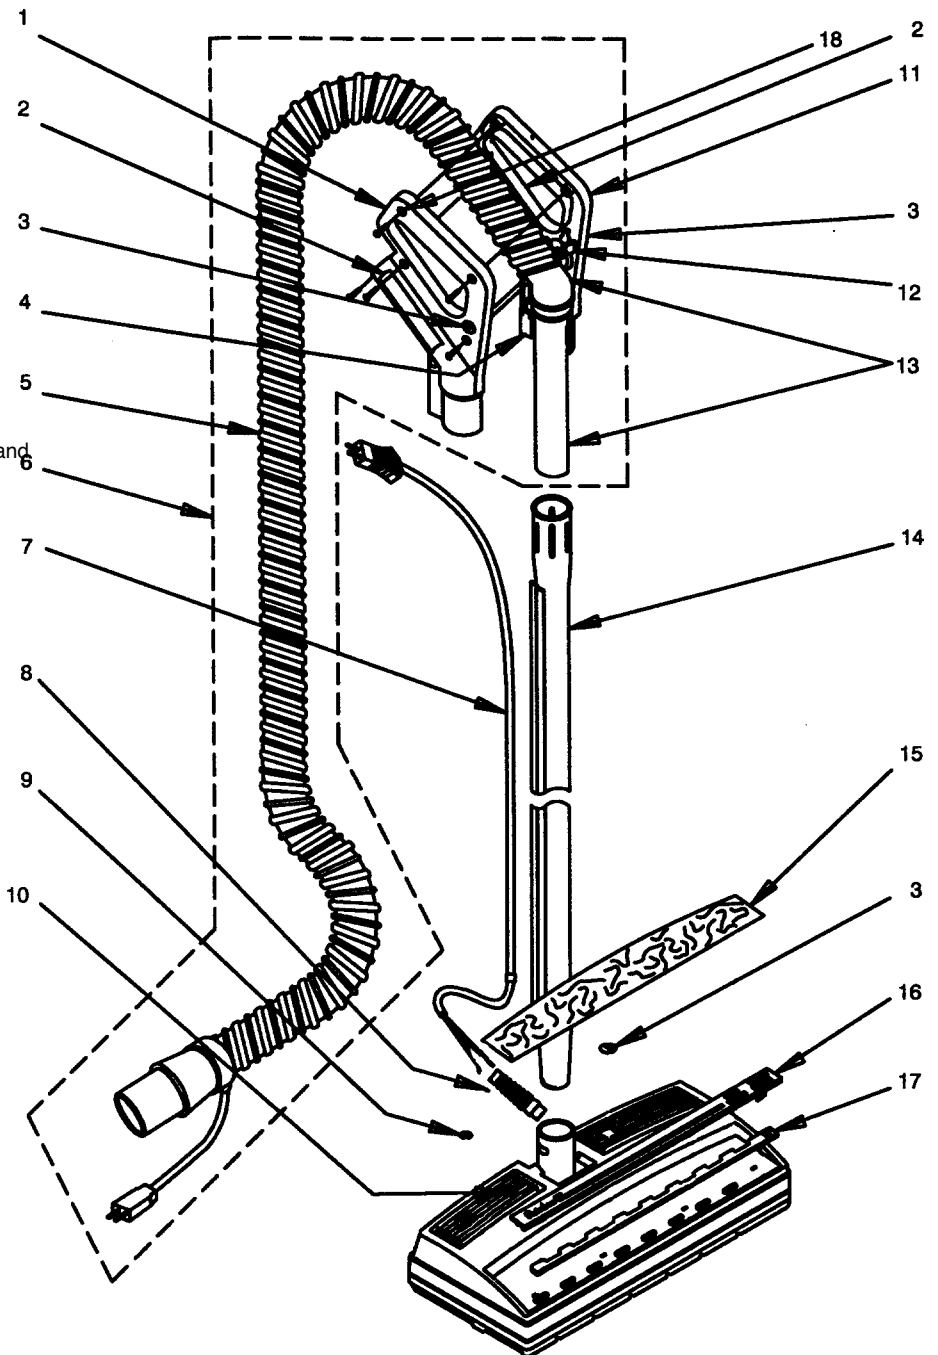

POWER NOZZLE

Model: R-4375C, beginning serial number 5000000

- 1 RX-H515 Screw
- 2 RX-R2004 Bottom Plate Assy
- 3 RX-R1997 Insulator
- 4 RX-H552 Screw
- 5 RX-R1813 Air Barrier
- 6 RX-R1871 Motor Assy
 - RX-R4662 Carbon Brush, p/n motor
 - RX-R4663 Rear Bearing, p/n motor
 - RX-R3550 Sleeve Assy, p/n motor
- 7 RX-R1692 Seal, brush assy
- 8 RX-R1691 Keeper, brush assy
- 9 RX-R1698 Thrust Washer
- 10 RX-R2443 End Cap
- 11 RX-R3472 Power Nozzle Pulley Assy
- 12 RX-R1699 Belt, sold each
- 13 RX-R2801 Pivot Arm Assy
 - RX-R3300 Pivot Arm & Housing Assy
- 14 RX-R2069 Felt Pad
- 15 RX-R1703 Wheel, p/n
- 16 RX-R4989 Main Housing Assy
- 17 RX-R2795 Bumper
- 18 RX-R2003 Gasket, bottom plate
- 19 RX-R1818 Pilot Light Assy
- 20 RX-R1775 Closed End Splice
- 21 RX-R1754 Lead Assy
- 22 RX-R1780 Insulator, circuit breaker
- 23 RX-R4291 Circuit Breaker, 2 amp
- 24 RX-R4290 Adaptor Plate, circuit breaker
- 25 RX-R1744 Bearing Assy
- 26 RX-R1690 Brush Roll Only
- 27 RX-R1695 Beater Bar
- 28 RX-R2803 Pivot Housing
- 29 RX-R1996 Clevis Pin
- 30 RX-R1704 Wheel Pins, p/n
- 31 RX-H527 "E" Ring
- 32 RX-R1866 Brush Roll Assy, complete

POWER NOZZLE

Model: R-4375C, beginning serial number 5000000

- 1 RX-R4295 R.H. Handle Assy, includes logo and warning label
- 2 RX-R4294 Warning Label
- 3 RX-R2521 Rexair Logo
- 4 RX-R4122 Receptacle
- 5 RX-R4090 Electrified Hose Assy
- 6 RX-R4147 Electrified Hose & Handle Assy
- 7 RX-R4121 Power Nozzle Cord
- 8 RX-R4053 Strain Relief Bushing
- 9 RX-H568 Nut, circuit breaker panel
- 10 RX-R1818 Pilot Light Assy
- 11 RX-R4296 L.H. Handle Assy, includes logo and warning label
- 12 RX-R1775 Closed End Splice
- 13 RX-R4109 Handle Insert Assy, includes handle insert & p/n handle wand
- RX-R4112 Handle Insert
- RX-R4113 P/N Handle Insert
- 14 RX-R5066 Straight Wand Assy
- 15 RX-R4200 Applique, power nozzle
- 16 RX-R4299 Slide Valve Guide Assy
- 17 RX-R1990 Slide Valve
- 18 RX-H566 Screw
- RX-R3520 Cord Guide Replacement Kit