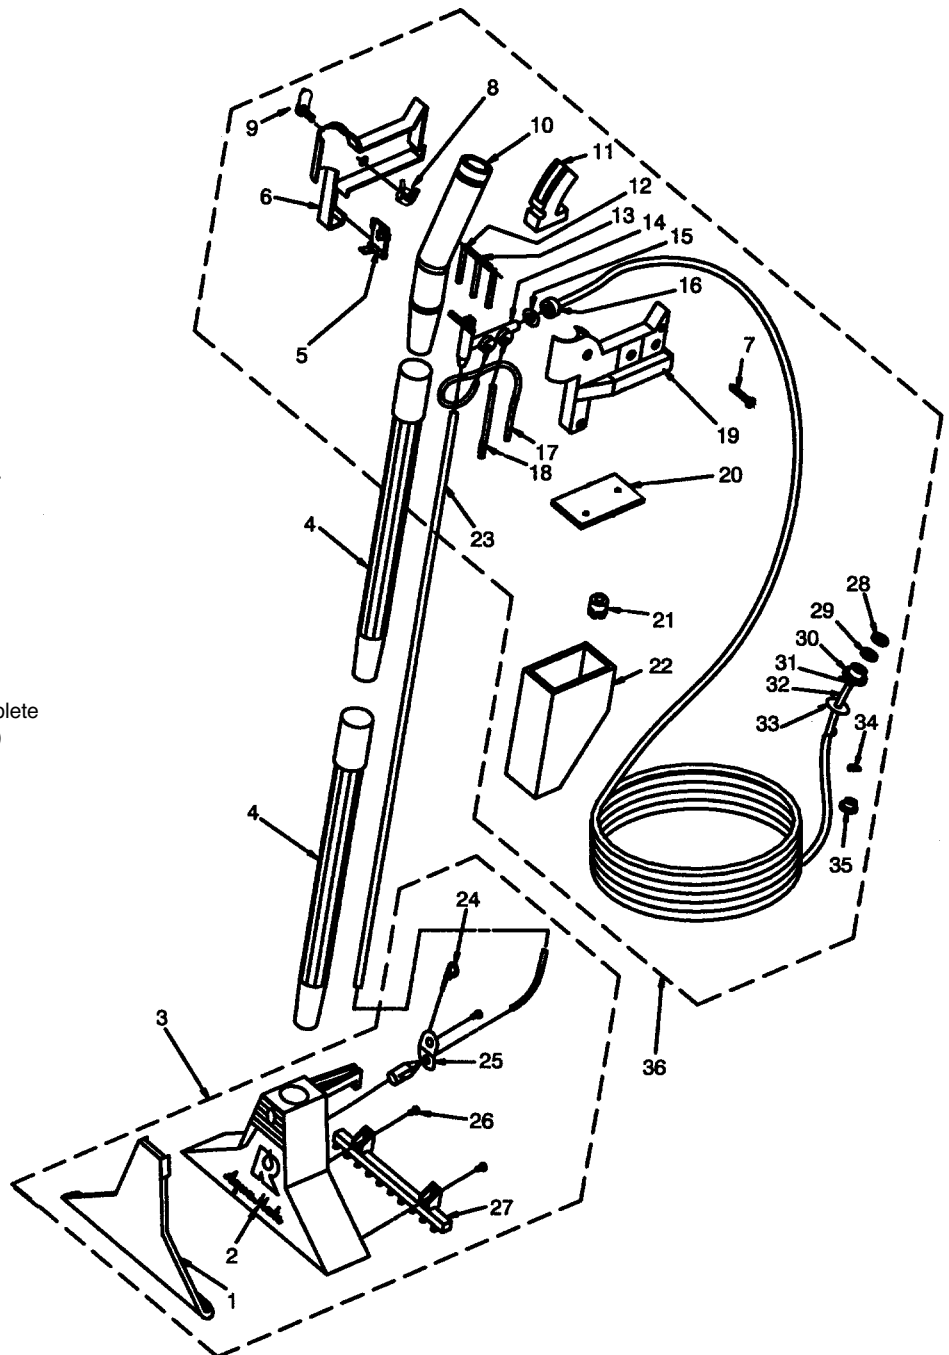

"AQUAMATE" WATER EXTRACTION UNIT

Effective serial number 3000000

Ref	Item Number	Description
1	RX-R2269	Front Plate
2	RX-R3581	AquaMate Head Decal
3	RX-R2851	Extraction Head Assy, complete
4	RX-R2846	Straight Wand Assy
5	RX-R6142	Bottle Latch
6	RX-R6333	Right Housing Assy
7	RX-H566	Screw
8	RX-R6140	Cam Wash/Rinse
9	RX-R6141	Actuator
10	RX-R6145	Curved Wand Assy
11	RX-R2340	Trigger
12	RX-R2428	Spring, trigger
13	RX-R2571	Valve Control Rod Assy
14	RX-R2400	Fluid Control Assy
15	RX-R2401	"O" Ring
16	RX-R2402	Hose Connection
17	RX-R2602	Detergent Inlet Tube
18	RX-R2483	Overflow & Bottle Fill Tube
19	RX-R6334	Left Housing Assy
20	RX-R6144	Foam Gasket
21	RX-R2601	Flow Control
22	RX-R6260	Solution Bottle Assy
23	RX-R2026	40" Tube
24	RX-R2264	Nozzle Clean-Out Tool
25	RX-R5398	Plastic Spray Nozzle
26	RX-H491	Screw
27	RX-R2262	Brush Assy
28	RX-R2080	Long Adaptor Thick Washer
29	RX-R2044	Screen Washer
30	RX-R6138	Stern Nut
31	RX-R2040	Tubing Clamp
32	RX-R4651	50 ft Hose Assy
	RX-R4619	50 ft Hose (included)
33	RX-R2065	Anti-Drip Washer
34	RX-R2079	Washer, short adaptor
35	RX-R2045	Adaptor, short
36	RX-R4617	Control Network Assy, complete
	RX-R2469	Adaptor Package (included)
	RX-R2042	Swivel Stem, white piece
	RX-R6146	Vinyl Closure End Cap

RX-R5426
Stainless Steel Wands, 2 used