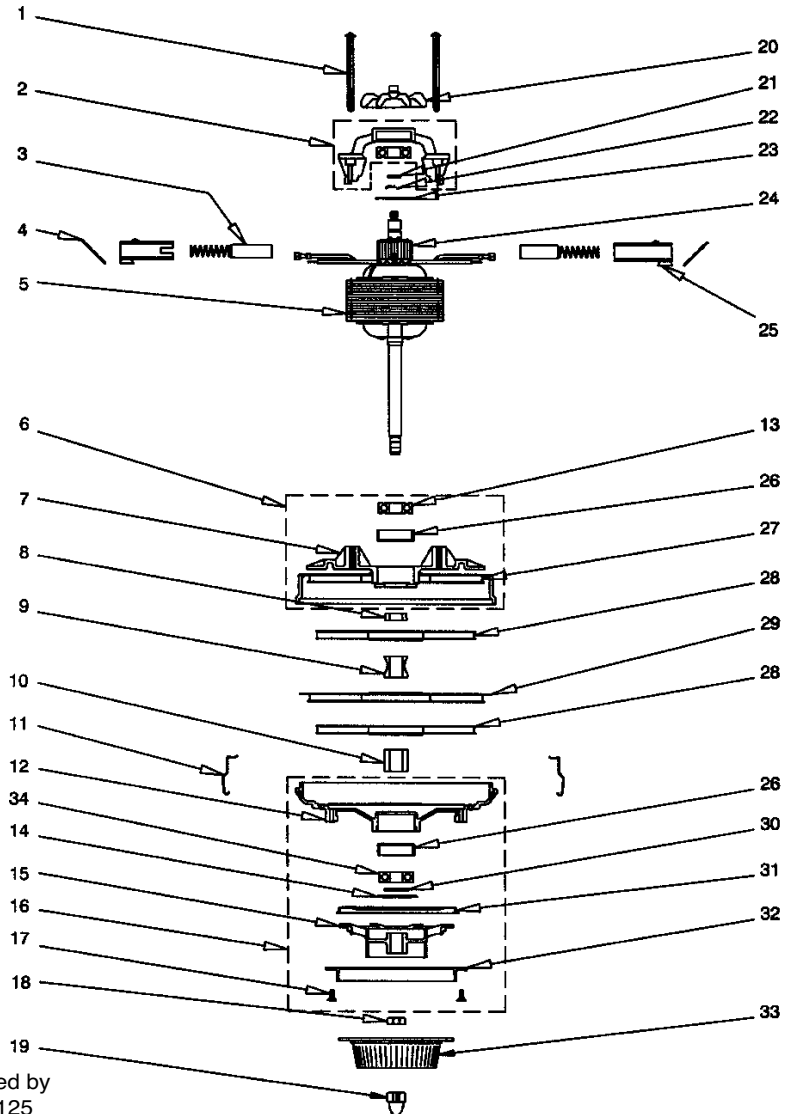

## MOTOR ASSEMBLY

- RX-R3242 ..... Motor Assy
- 1 ..... RX-H545 ..... Screw, plastic
- 2 ..... RX-R2677 ..... Bearing Bridge Assy
- 3\* ..... RX-R5125 ..... Carbon Brush
- 3 ..... RX-R2421 ..... Carbon Brush, up to S.N. 7520714
- 4 ..... RX-R2703 ..... Brush Holder Clip
- 5 ..... RX-R3159 ..... Field Assy
- 6 ..... RX-R2773 ..... Motor Base & Bearing Assy
- 7 ..... RX-R2636 ..... Motor Base Assy
- 8 ..... RX-R2680 ..... Fan Spacer, top
- 9 ..... RX-R2681 ..... Fan Spacer, middle
- 10 ..... RX-R2679 ..... Fan Spacer, lower
- 11 ..... RX-R2682 ..... Stage Housing Clip
- 12 ..... RX-R2774 ..... Lower Housing & Inner Baffle Plate Assy
- 13 ..... RX-R1981 ..... Ball Bearing
- 14 ..... RX-R2630 ..... Bearing Retainer Shield
- 15 ..... RX-R4101 ..... Spider
- 16 ..... RX-R4612 ..... Lower Housing Assy
- 17 ..... RX-H542 ..... Screw
- 18 ..... RX-H426 ..... Nut, armature shaft
- 19 ..... RX-H555 ..... Separator Nut, flat
- 20 ..... RX-R3277 ..... Fan, motor
- 21 ..... RX-R2936 ..... "O" Ring
- 22 ..... RX-R2525 ..... Wave Washer
- 23 ..... RX-R2946 ..... Insulator Washer
- 24\* ..... RX-R5319 ..... Armature Assy
- 25\* ..... RX-R5124 ..... Brush Holder
- 25 ..... RX-R2700 ..... Brush Holder, up to S.N. 7520714
- 26 ..... RX-R1987 ..... Bearing Boot
- 27 ..... RX-R2613 ..... Upper Stage Assy
- 28 ..... RX-R2609 ..... Fan Assy
- 29 ..... RX-R2617 ..... Lower Stage Assy
- 30 ..... RX-R1979 ..... Slinger Ring
- 31 ..... RX-R2698 ..... Outer Baffle Plate
- 32 ..... RX-R747 ..... Motor Gasket Flange
- 33 ..... RX-R4100 ..... Separator
- 34 ..... RX-R5238 ..... Ball Bearing

\* Effective 3/29/93, RX-R2598 Armature is obsolete and is replaced by RX-R5319 Armature. RX-R5124 Tall Brush Holder and RX-R5125 Tall Carbon Brushes are not to be used with RX-R2598 Armature. RX-R2677 Bearing Bridge Assy produced after 9/92 will accept RX-R5124 Tall Brush Holders and RX-R5125 Tall Carbon Brushes.