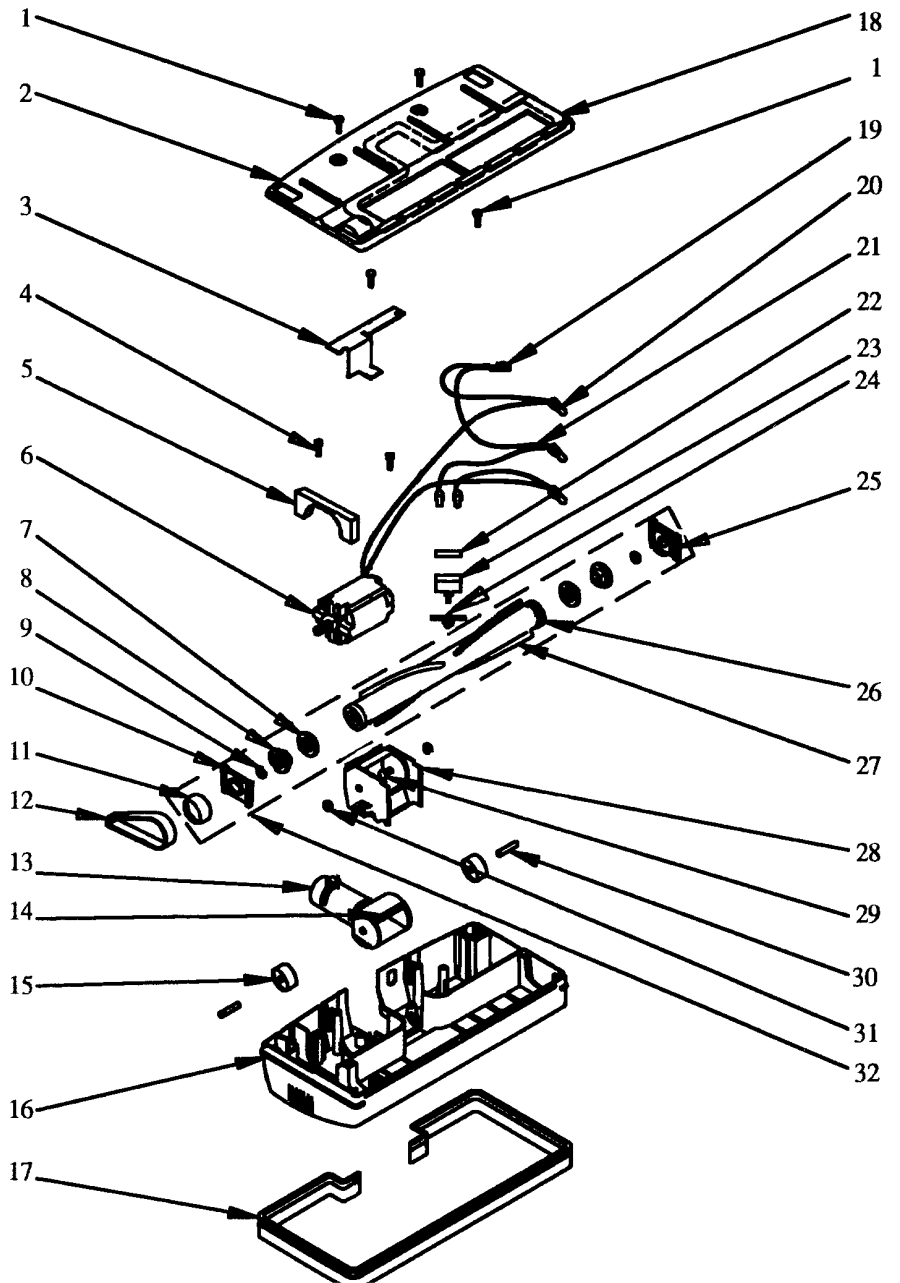

- 1 ..... RX-H515 ..... Screw
- 2 ..... RX-R2004 ..... Bottom Plate Assy
- 3 ..... RX-R1997 ..... Insulator
- 4 ..... RX-H552 ..... Screw
- 5 ..... RX-R1813 ..... Air Barrier
- 6 ..... RX-R1871 ..... Motor Assy
  - RX-R4662 ..... Carbon Brush, p/n motor
  - RX-R4663 ..... Rear Bearing, p/n motor
  - RX-R3550 ..... Sleeve Assy, p/n motor
- 7 ..... RX-R1692 ..... Seal, brush assy
- 8 ..... RX-R1691 ..... Keeper, brush assy
- 9 ..... RX-R1698 ..... Thrust Washer
- 10 ..... RX-R2443 ..... End Cap
- 11 ..... RX-R3472 ..... Power Nozzle Pulley Assy
- 12 ..... RX-R1699 ..... Belt, sold each
- 13 ..... RX-R2801 ..... Pivot Arm Assy
  - RX-R3300 ..... Pivot Arm & Housing Assy
- 14 ..... RX-R2069 ..... Felt Pad
- 15 ..... RX-R1703 ..... Wheel, p/n
- 16 ..... RX-R4989 ..... Main Housing Assy
- 17 ..... RX-R2795 ..... Bumper
- 18 ..... RX-R2003 ..... Gasket, bottom plate
- 19 ..... RX-R1818 ..... Pilot Light Assy
- 20 ..... RX-R1775 ..... Closed End Splice
- 21 ..... RX-R1754 ..... Lead Assy
- 22 ..... RX-R1780 ..... Insulator, circuit breaker
- 23 ..... RX-R4291 ..... Circuit Breaker, 2 amp
- 24 ..... RX-R4290 ..... Adaptor Plate, circuit breaker
- 25 ..... RX-R1744 ..... Bearing Assy
- 26 ..... RX-R1690 ..... Brush Roll Only
- 27 ..... RX-R1695 ..... Beater Bar
- 28 ..... RX-R2803 ..... Pivot Housing
- 29 ..... RX-R1996 ..... Clevis Pin
- 30 ..... RX-R1704 ..... Wheel Pins, p/n
- 31 ..... RX-H527 ..... "E" Ring
- 32 ..... RX-R1866 ..... Brush Roll Assy, complete