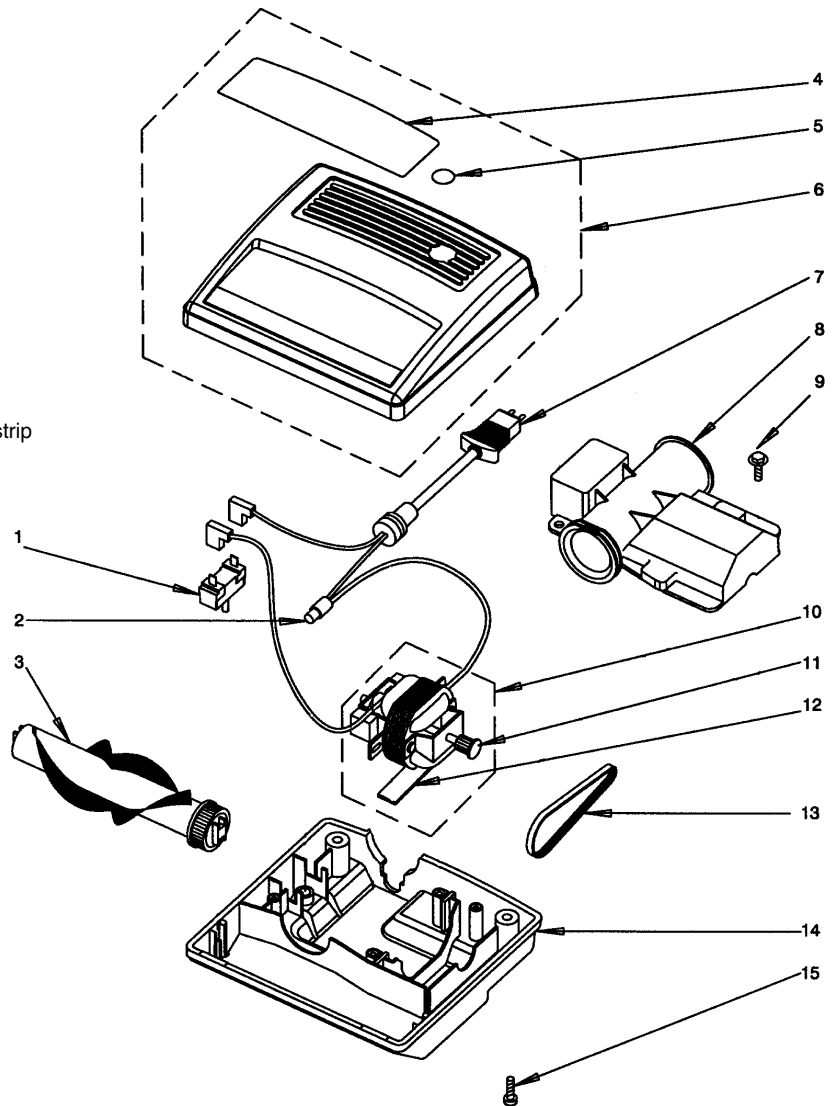

### POWER NOZZLE

Model: R-4375C, beginning serial number 5000000

- 1 ..... RX-R4295 ..... R.H. Handle Assy, includes logo and warning label
- 2 ..... RX-R4294 ..... Warning Label
- 3 ..... RX-R2521 ..... Rexair Logo
- 4 ..... RX-R4122 ..... Receptacle
- 5 ..... RX-R4090 ..... Electrified Hose Assy
- 6 ..... RX-R4147 ..... Electrified Hose & Handle Assy
- 7 ..... RX-R4121 ..... Power Nozzle Cord
- 8 ..... RX-R4053 ..... Strain Relief Bushing
- 9 ..... RX-H568 ..... Nut, circuit breaker panel
- 10 ..... RX-R1818 ..... Pilot Light Assy
- 11 ..... RX-R4296 ..... L.H. Handle Assy, includes logo and warning label
- 12 ..... RX-R1775 ..... Closed End Splice
- 13 ..... RX-R4109 ..... Handle Insert Assy, includes handle insert & p/n handle wand
- RX-R4112 ..... Handle Insert
- RX-R4113 ..... P/N Handle Insert
- 14 ..... RX-R5066 ..... Straight Wand Assy
- 15 ..... RX-R4200 ..... Applique, power nozzle
- 16 ..... RX-R4299 ..... Slide Valve Guide Assy
- 17 ..... RX-R1990 ..... Slide Valve
- 18 ..... RX-H566 ..... Screw
- RX-R3520 ..... Cord Guide Replacement Kit

## "RAINBOWMATE" POWER NOZZLE

Model: RM-2, beginning serial number 0000001

- 1 ..... RX-R5421 ..... Circuit Breaker, .80 amp
- 2 ..... RX-R1775 ..... Closed End Splice
- 3 ..... RX-R4873 ..... Brush Tube Assy
- 4 ..... RX-R4896 ..... Applique
- 5 ..... RX-R2521 ..... Rexair Logo
- 6 ..... RX-R5323 ..... Top Housing, includes applique,  
logo, warning label
- 7 ..... RX-R4889 ..... Electric Cord
- 8 ..... RX-R5236 ..... Manifold Assy, includes warning label
- 9 ..... RX-H571 ..... Screw, w/ washer
- 10 ..... RX-R4882 ..... Motor Assy, includes pulley & insulator strip
- 11 ..... RX-R4887 ..... Motor Pulley
- 12 ..... RX-R4885 ..... Isolator Strip
- 13 ..... RX-R4879 ..... Belt, sold each
- 14 ..... RX-R4893 ..... Lower Housing Assy
- 15 ..... RX-H556 ..... Screw
- ..... RX-R5064 ..... Warning Label
- ..... RX-R4886 ..... Motor Boot, up to S.N. 0040996