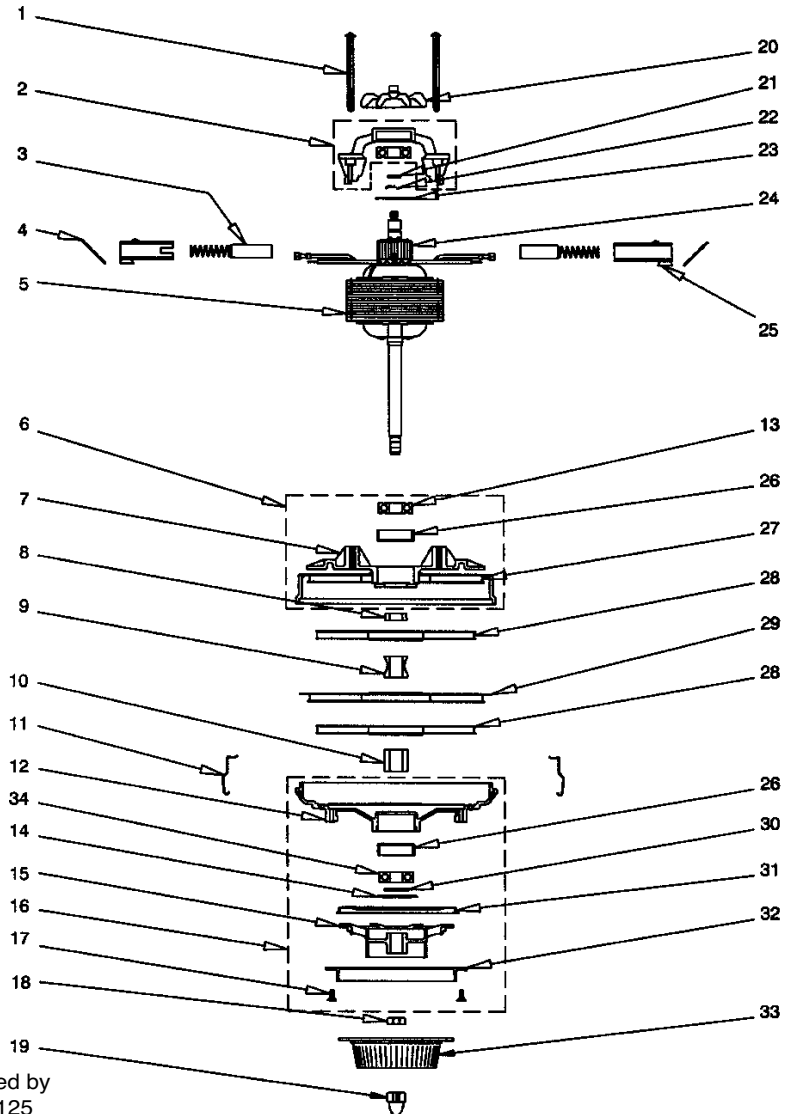

MOTOR ASSEMBLY

- RX-R3242 Motor Assy
- 1 RX-H545 Screw, plastic
- 2 RX-R2677 Bearing Bridge Assy
- 3* RX-R5125 Carbon Brush
- 3 RX-R2421 Carbon Brush, up to S.N. 7520714
- 4 RX-R2703 Brush Holder Clip
- 5 RX-R3159 Field Assy
- 6 RX-R2773 Motor Base & Bearing Assy
- 7 RX-R2636 Motor Base Assy
- 8 RX-R2680 Fan Spacer, top
- 9 RX-R2681 Fan Spacer, middle
- 10 RX-R2679 Fan Spacer, lower
- 11 RX-R2682 Stage Housing Clip
- 12 RX-R2774 Lower Housing & Inner Baffle Plate Assy
- 13 RX-R1981 Ball Bearing
- 14 RX-R2630 Bearing Retainer Shield
- 15 RX-R4101 Spider
- 16 RX-R4612 Lower Housing Assy
- 17 RX-H542 Screw
- 18 RX-H426 Nut, armature shaft
- 19 RX-H555 Separator Nut, flat
- 20 RX-R3277 Fan, motor
- 21 RX-R2936 "O" Ring
- 22 RX-R2525 Wave Washer
- 23 RX-R2946 Insulator Washer
- 24* RX-R5319 Armature Assy
- 25* RX-R5124 Brush Holder
- 25 RX-R2700 Brush Holder, up to S.N. 7520714
- 26 RX-R1987 Bearing Boot
- 27 RX-R2613 Upper Stage Assy
- 28 RX-R2609 Fan Assy
- 29 RX-R2617 Lower Stage Assy
- 30 RX-R1979 Slinger Ring
- 31 RX-R2698 Outer Baffle Plate
- 32 RX-R747 Motor Gasket Flange
- 33 RX-R4100 Separator
- 34 RX-R5238 Ball Bearing

* Effective 3/29/93, RX-R2598 Armature is obsolete and is replaced by RX-R5319 Armature. RX-R5124 Tall Brush Holder and RX-R5125 Tall Carbon Brushes are not to be used with RX-R2598 Armature. RX-R2677 Bearing Bridge Assy produced after 9/92 will accept RX-R5124 Tall Brush Holders and RX-R5125 Tall Carbon Brushes.