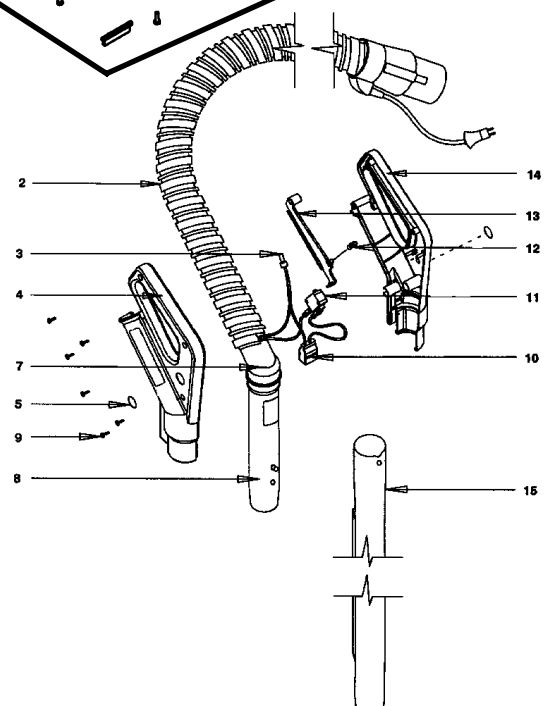

"PERFORMANCE EDITION" POWER NOZZLE

Model: R-5825, beginning serial number 6000000

- 1 ..... RX-R5826 ..... Electrified Hose & Handle Assy, complete
- 2 ..... RX-R6055 ..... Electrified Hose, w/ terminal
- 3 ..... RX-R1775 ..... Closed End Splice
- 4 ..... RX-R5823 ..... R.H. Handle Assy, w/ logo & warning label
- 5 ..... RX-R2521 ..... Rexair Logo
- RX-R4294 ..... Warning Label
- 6 ..... RX-R5832 ..... Insert & Wand Assy, w/ p/n top handle assy and handle insert
- 7 ..... RX-R4112 ..... Handle Insert
- 8 ..... RX-R5668 ..... P/N Top Handle Wand Assy
- 9 ..... RX-H566 ..... Screw
- 10 ..... RX-R6213 ..... Receptacle
- 11 ..... RX-R5295 ..... Handle Switch, hose
- 12 ..... RX-R5967 ..... Actuator Spring
- 13 ..... RX-R5975 ..... Switch Actuator
- 14 ..... RX-R5824 ..... L.H. Handle Assy, w/ logo & warning label
- 15 ..... RX-R5661 ..... Straight Wand Assy
- RX-R3520 ..... Cord Guide Replacement Kit