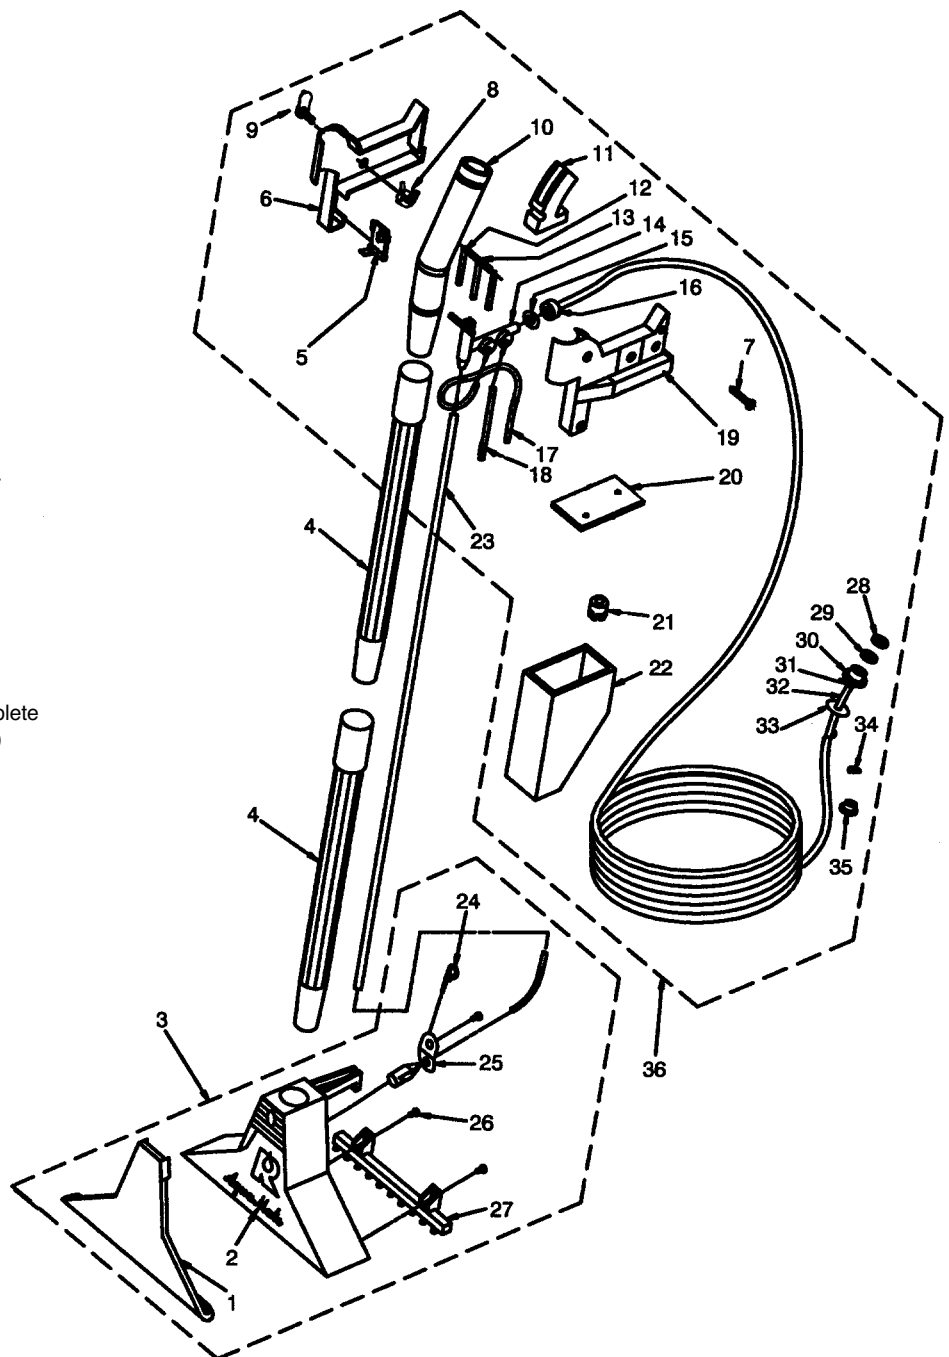

"AQUAMATE" WATER EXTRACTION UNIT

Effective serial number 3000000

Ref	Item Number	Description
1	RX-R2269	Front Plate
2	RX-R3581	AquaMate Head Decal
3	RX-R2851	Extraction Head Assy, complete
4	RX-R2846	Straight Wand Assy
5	RX-R6142	Bottle Latch
6	RX-R6333	Right Housing Assy
7	RX-H566	Screw
8	RX-R6140	Cam Wash/Rinse
9	RX-R6141	Actuator
10	RX-R6145	Curved Wand Assy
11	RX-R2340	Trigger
12	RX-R2428	Spring, trigger
13	RX-R2571	Valve Control Rod Assy
14	RX-R2400	Fluid Control Assy
15	RX-R2401	"O" Ring
16	RX-R2402	Hose Connection
17	RX-R2602	Detergent Inlet Tube
18	RX-R2483	Overflow & Bottle Fill Tube
19	RX-R6334	Left Housing Assy
20	RX-R6144	Foam Gasket
21	RX-R2601	Flow Control
22	RX-R6260	Solution Bottle Assy
23	RX-R2026	40" Tube
24	RX-R2264	Nozzle Clean-Out Tool
25	RX-R5398	Plastic Spray Nozzle
26	RX-H491	Screw
27	RX-R2262	Brush Assy
28	RX-R2080	Long Adaptor Thick Washer
29	RX-R2044	Screen Washer
30	RX-R6138	Stern Nut
31	RX-R2040	Tubing Clamp
32	RX-R4651	50 ft Hose Assy
	RX-R4619	50 ft Hose (included)
33	RX-R2065	Anti-Drip Washer
34	RX-R2079	Washer, short adaptor
35	RX-R2045	Adaptor, short
36	RX-R4617	Control Network Assy, complete
	RX-R2469	Adaptor Package (included)
	RX-R2042	Swivel Stem, white piece
	RX-R6146	Vinyl Closure End Cap

RX-R5426
Stainless Steel Wands, 2 used