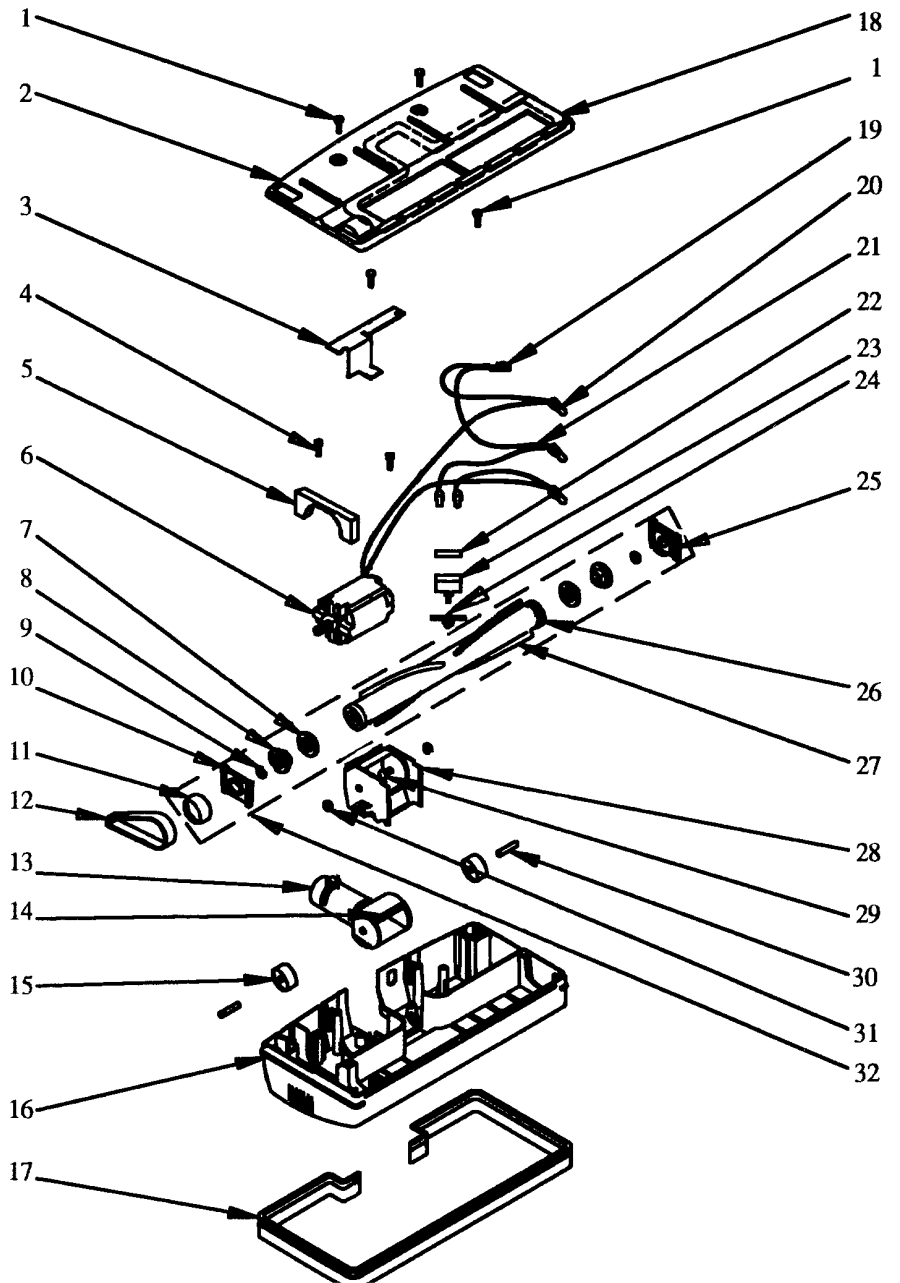

"PERFORMANCE EDITION" POWER NOZZLE

Model: R-5825, beginning serial number 6000000

- 1 RX-R5826 Electrified Hose & Handle Assy, complete
- 2 RX-R6055 Electrified Hose, w/ terminal
- 3 RX-R1775 Closed End Splice
- 4 RX-R5823 R.H. Handle Assy, w/ logo & warning label
- 5 RX-R2521 Rexair Logo
- RX-R4294 Warning Label
- 6 RX-R5832 Insert & Wand Assy, w/ p/n top handle assy and handle insert
- 7 RX-R4112 Handle Insert
- 8 RX-R5668 P/N Top Handle Wand Assy
- 9 RX-H566 Screw
- 10 RX-R6213 Receptacle
- 11 RX-R5295 Handle Switch, hose
- 12 RX-R5967 Actuator Spring
- 13 RX-R5975 Switch Actuator
- 14 RX-R5824 L.H. Handle Assy, w/ logo & warning label
- 15 RX-R5661 Straight Wand Assy
- RX-R3520 Cord Guide Replacement Kit

POWER NOZZLE

Model: R-4375C, beginning serial number 5000000

- 1 RX-H515 Screw
- 2 RX-R2004 Bottom Plate Assy
- 3 RX-R1997 Insulator
- 4 RX-H552 Screw
- 5 RX-R1813 Air Barrier
- 6 RX-R1871 Motor Assy
 - RX-R4662 Carbon Brush, p/n motor
 - RX-R4663 Rear Bearing, p/n motor
 - RX-R3550 Sleeve Assy, p/n motor
- 7 RX-R1692 Seal, brush assy
- 8 RX-R1691 Keeper, brush assy
- 9 RX-R1698 Thrust Washer
- 10 RX-R2443 End Cap
- 11 RX-R3472 Power Nozzle Pulley Assy
- 12 RX-R1699 Belt, sold each
- 13 RX-R2801 Pivot Arm Assy
 - RX-R3300 Pivot Arm & Housing Assy
- 14 RX-R2069 Felt Pad
- 15 RX-R1703 Wheel, p/n
- 16 RX-R4989 Main Housing Assy
- 17 RX-R2795 Bumper
- 18 RX-R2003 Gasket, bottom plate
- 19 RX-R1818 Pilot Light Assy
- 20 RX-R1775 Closed End Splice
- 21 RX-R1754 Lead Assy
- 22 RX-R1780 Insulator, circuit breaker
- 23 RX-R4291 Circuit Breaker, 2 amp
- 24 RX-R4290 Adaptor Plate, circuit breaker
- 25 RX-R1744 Bearing Assy
- 26 RX-R1690 Brush Roll Only
- 27 RX-R1695 Beater Bar
- 28 RX-R2803 Pivot Housing
- 29 RX-R1996 Clevis Pin
- 30 RX-R1704 Wheel Pins, p/n
- 31 RX-H527 "E" Ring
- 32 RX-R1866 Brush Roll Assy, complete