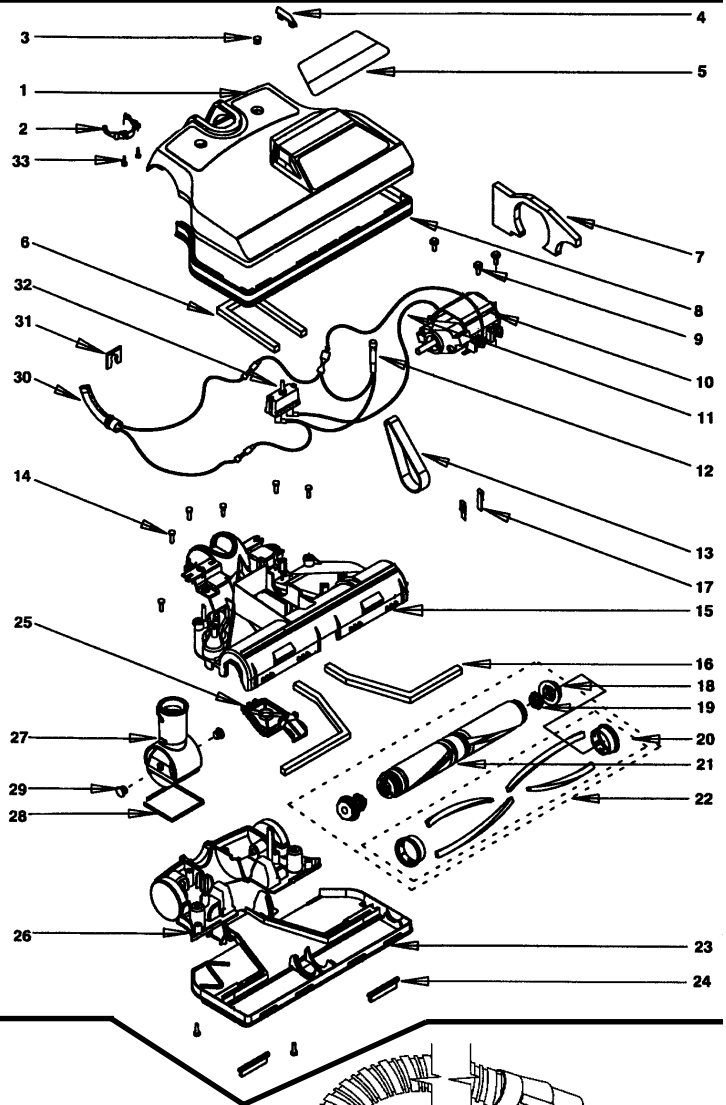

- 1 ..... RX-R6061 ..... Cover Assy, complete
- 2 ..... RX-R5836 ..... Upright Lock Clip
- 3 ..... RX-R5659 ..... Lens, pilot light
- 4 ..... RX-R5650 ..... Lens, belt viewing
- 5 ..... RX-R5837 ..... Applique
- 6 ..... RX-R2003 ..... Motor Seal Gasket
- 7 ..... RX-R5834 ..... Air Barrier
- 8 ..... RX-R5649 ..... Bumper
- 9 ..... RX-H571 ..... Screw
- 10 ..... RX-R5670 ..... Motor Assy, complete
- 11 ..... RX-R5672 ..... Lead Assy, motor
- 12 ..... RX-R5654 ..... Pilot Light / Harness Assy
- 13 ..... RX-R1699 ..... Belt, sold each
- 14 ..... RX-H556 ..... Screw
- 15 ..... RX-R6058 ..... Manifold Assy, complete
- 16 ..... RX-R5833 ..... Airpath Gasket
- 17 ..... RX-R5614 ..... Belt Guard
- 18 ..... RX-R5593 ..... Bearing Retainer
- 19 ..... RX-R5592 ..... Bearing Boot
- 20 ..... RX-R6063 ..... Bristle Strip Kit, 4 bristle strips / 2 thread guards
- 21 ..... RX-R6062 ..... Brush Roll Only, w/ bearings and studs
- 22 ..... RX-R5590 ..... Brush Roll, complete
- 23 ..... RX-R6059 ..... Bottom Plate Assy, front
- 24 ..... RX-R5839 ..... Brush Strip, for bottom plate front
- 25 ..... RX-R5820 ..... Belt Cover
- 26 ..... RX-R6057 ..... Rear Bottom Plate Assy, w/ wheels
- 27 ..... RX-R6060 ..... Pivot Arm Assy, w/ gasket
- 28 ..... RX-R5835 ..... Pivot Arm Gasket
- 29 ..... RX-R5652 ..... Clevis Pin
- 30 ..... RX-R5653 ..... Power Nozzle Cord
- 31 ..... RX-R2605 ..... Strain Relief Support
- 32 ..... RX-R5612 ..... Circuit Breaker, 2.5 amp
- 33 ..... RX-H566 ..... Screw
- RX-R6575 ..... Brush Roll (SOFT), unstiffened bristle/beater
- RX-R6573 ..... Brush Strip, soft brush roll
- RX-R6574 ..... Kit, brush roll/thread guard/beater kit (soft)