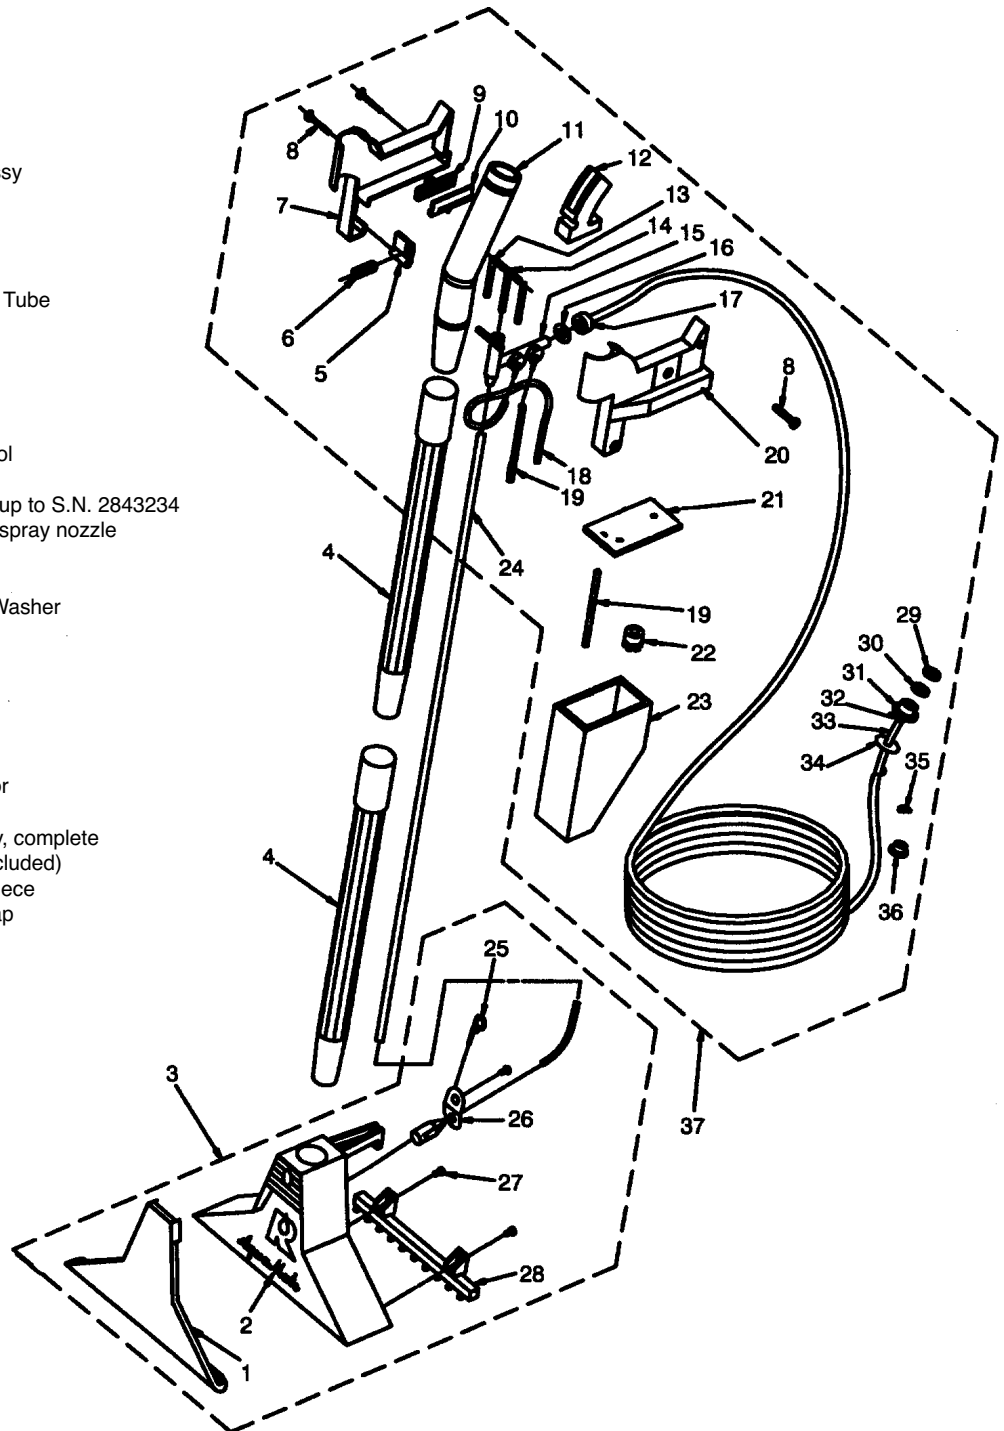

- 1 ..... RX-R2269 ..... Front Plate
- 2 ..... RX-R3581 ..... AquaMate Head Decal
- 3 ..... RX-R2851 ..... Extraction Head Assy, complete
- 4 ..... RX-R2846 ..... Straight Wand Assy
- 5 ..... RX-R2322 ..... Bottle Latch
- 6 ..... RX-R2321 ..... Latch Spring
- 7 ..... RX-R4621 ..... Right Housing Assy
- 8 ..... RX-H537 ..... Screw
- 9 ..... RX-R2326 ..... Slide Adjustment
- 10 ..... RX-R2318 ..... Pinch Arm
- 11 ..... RX-R2849 ..... Bent Arm Assy
- 12 ..... RX-R2340 ..... Trigger
- 13 ..... RX-R2428 ..... Spring, trigger
- 14 ..... RX-R2571 ..... Valve Control Rod Assy
- 15 ..... RX-R2400 ..... Fluid Control Assy
- 16 ..... RX-R2401 ..... "O" Ring
- 17 ..... RX-R2402 ..... Hose Connection
- 18 ..... RX-R2602 ..... Detergent Inlet Tube
- 19 ..... RX-R2483 ..... Overflow & Bottle Fill Tube
- 20 ..... RX-R4622 ..... Left Housing Assy
- 21 ..... RX-R2317 ..... Foam Gasket
- 22 ..... RX-R2601 ..... Flow Control
- 23 ..... RX-R4620 ..... Solution Bottle Assy
- 24 ..... RX-R2026 ..... 40" Tube
- 25 ..... RX-R2264 ..... Nozzle Clean-Out Tool
- 26 ..... RX-R5398 ..... Plastic Spray Nozzle
- RX-R5398 ..... Brass Spray Nozzle, up to S.N. 2843234
- RX-R2627 ..... Support Plate, brass spray nozzle
- 27 ..... RX-H491 ..... Screw
- 28 ..... RX-R2262 ..... Brush Assy
- 29 ..... RX-R2080 ..... Long Adaptor Thick Washer
- 30 ..... RX-R2044 ..... Screen Washer
- 31 ..... RX-R2466 ..... Stern Nut
- 32 ..... RX-R2040 ..... Tubing Clamp
- 33 ..... RX-R4651 ..... 50 ft Hose Assy
- RX-R4619 ..... 50 ft Hose (included)
- 34 ..... RX-R2065 ..... Anti-Drip Washer
- 35 ..... RX-R2079 ..... Washer, short adaptor
- 36 ..... RX-R2045 ..... Adaptor, short
- 37 ..... RX-R4617 ..... Control Network Assy, complete
- RX-R2469 ..... Adaptor Package (included)
- RX-R2042 ..... Swivel Stem, white piece
- RX-R2506 ..... Vinyl Closure End Cap

RX-R5426
Stainless Steel Wands, 2 used