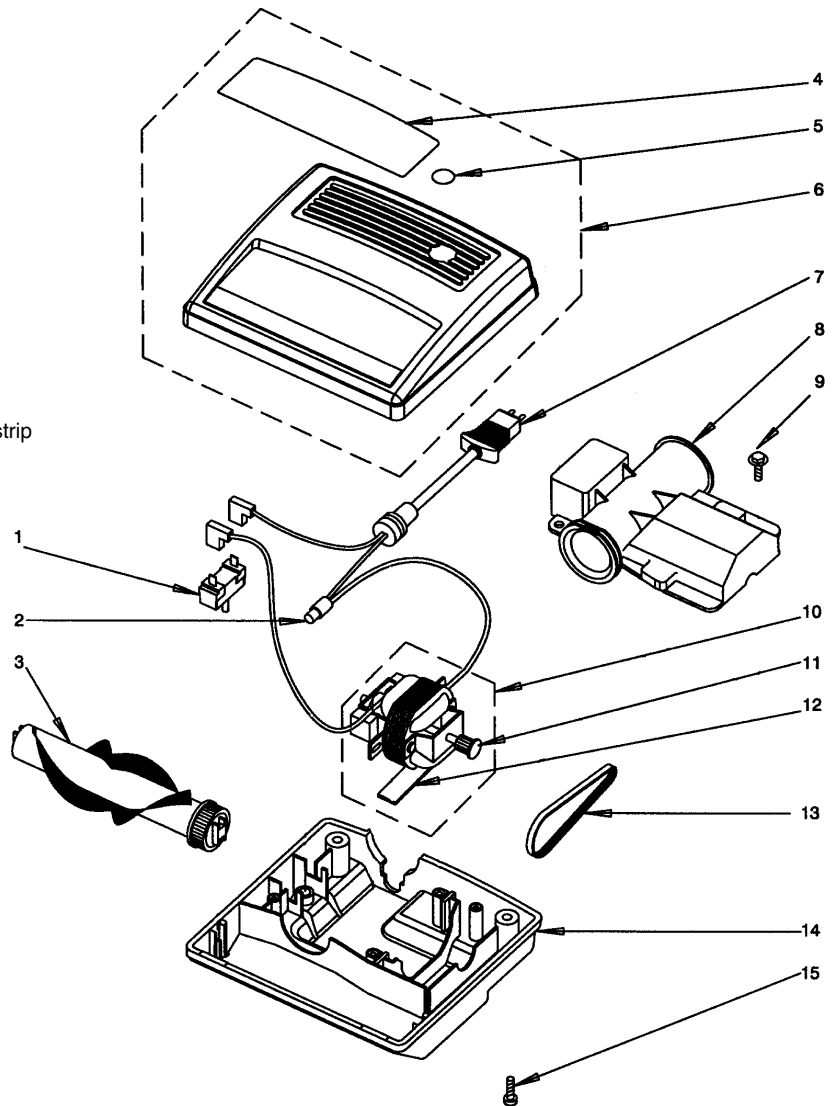

POWER NOZZLE

Model: R-4375C, beginning serial number 5000000

- 1 RX-R4295 R.H. Handle Assy, includes logo and warning label
- 2 RX-R4294 Warning Label
- 3 RX-R2521 Rexair Logo
- 4 RX-R4122 Receptacle
- 5 RX-R4090 Electrified Hose Assy
- 6 RX-R4147 Electrified Hose & Handle Assy
- 7 RX-R4121 Power Nozzle Cord
- 8 RX-R4053 Strain Relief Bushing
- 9 RX-H568 Nut, circuit breaker panel
- 10 RX-R1818 Pilot Light Assy
- 11 RX-R4296 L.H. Handle Assy, includes logo and warning label
- 12 RX-R1775 Closed End Splice
- 13 RX-R4109 Handle Insert Assy, includes handle insert & p/n handle wand
- RX-R4112 Handle Insert
- RX-R4113 P/N Handle Insert
- 14 RX-R5066 Straight Wand Assy
- 15 RX-R4200 Applique, power nozzle
- 16 RX-R4299 Slide Valve Guide Assy
- 17 RX-R1990 Slide Valve
- 18 RX-H566 Screw
- RX-R3520 Cord Guide Replacement Kit

"RAINBOWMATE" POWER NOZZLE

Model: RM-2, beginning serial number 0000001

- 1 RX-R5421 Circuit Breaker, .80 amp
- 2 RX-R1775 Closed End Splice
- 3 RX-R4873 Brush Tube Assy
- 4 RX-R4896 Applique
- 5 RX-R2521 Rexair Logo
- 6 RX-R5323 Top Housing, includes applique,
logo, warning label
- 7 RX-R4889 Electric Cord
- 8 RX-R5236 Manifold Assy, includes warning label
- 9 RX-H571 Screw, w/ washer
- 10 RX-R4882 Motor Assy, includes pulley & insulator strip
- 11 RX-R4887 Motor Pulley
- 12 RX-R4885 Isolator Strip
- 13 RX-R4879 Belt, sold each
- 14 RX-R4893 Lower Housing Assy
- 15 RX-H556 Screw
- RX-R5064 Warning Label
- RX-R4886 Motor Boot, up to S.N. 0040996