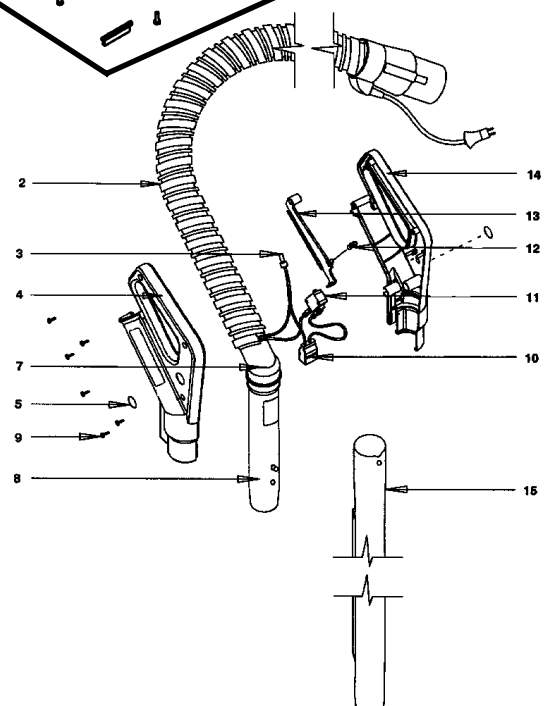

"PERFORMANCE EDITION" POWER NOZZLE

Model: R-5825, beginning serial number 6000000

- 1 RX-R5826 Electrified Hose & Handle Assy, complete
- 2 RX-R6055 Electrified Hose, w/ terminal
- 3 RX-R1775 Closed End Splice
- 4 RX-R5823 R.H. Handle Assy, w/ logo & warning label
- 5 RX-R2521 Rexair Logo
- RX-R4294 Warning Label
- 6 RX-R5832 Insert & Wand Assy, w/ p/n top handle assy and handle insert
- 7 RX-R4112 Handle Insert
- 8 RX-R5668 P/N Top Handle Wand Assy
- 9 RX-H566 Screw
- 10 RX-R6213 Receptacle
- 11 RX-R5295 Handle Switch, hose
- 12 RX-R5967 Actuator Spring
- 13 RX-R5975 Switch Actuator
- 14 RX-R5824 L.H. Handle Assy, w/ logo & warning label
- 15 RX-R5661 Straight Wand Assy
- RX-R3520 Cord Guide Replacement Kit