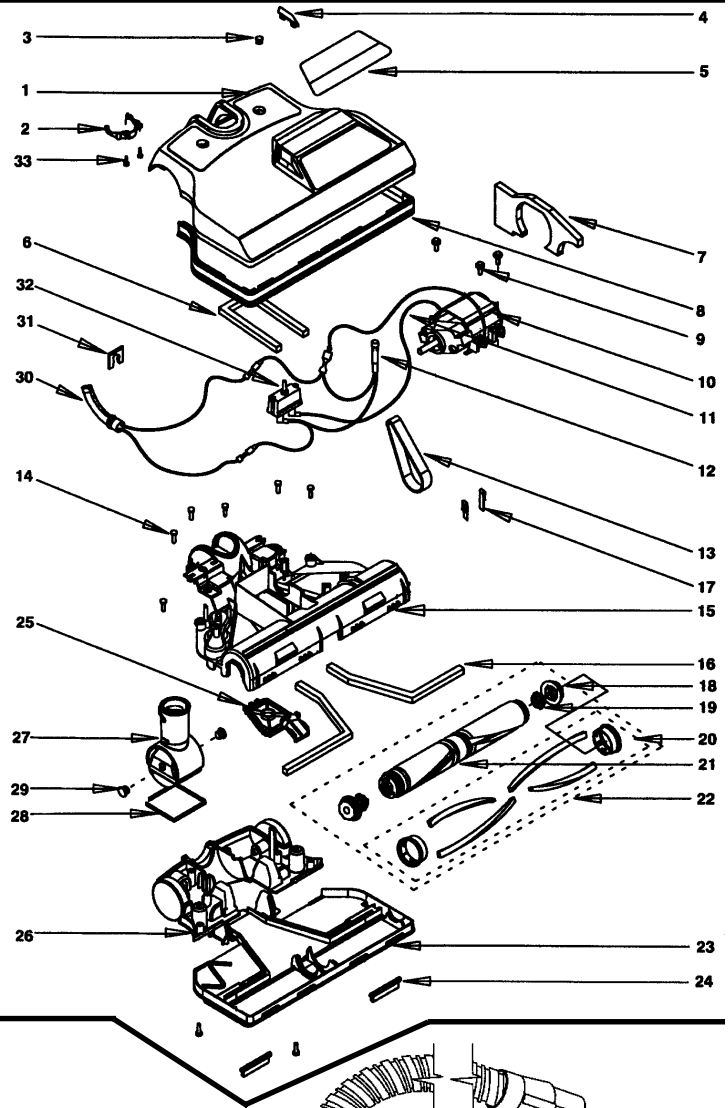

- 1 ..... RX-R6061 ..... Cover Assy, complete
- 2 ..... RX-R5836 ..... Upright Lock Clip
- 3 ..... RX-R5659 ..... Lens, pilot light
- 4 ..... RX-R5650 ..... Lens, belt viewing
- 5 ..... RX-R5837 ..... Applique
- 6 ..... RX-R2003 ..... Motor Seal Gasket
- 7 ..... RX-R5834 ..... Air Barrier
- 8 ..... RX-R5649 ..... Bumper
- 9 ..... RX-H571 ..... Screw
- 10 ..... RX-R5670 ..... Motor Assy, complete
- 11 ..... RX-R5672 ..... Lead Assy, motor
- 12 ..... RX-R5654 ..... Pilot Light / Harness Assy
- 13 ..... RX-R1699 ..... Belt, sold each
- 14 ..... RX-H556 ..... Screw
- 15 ..... RX-R6058 ..... Manifold Assy, complete
- 16 ..... RX-R5833 ..... Airpath Gasket
- 17 ..... RX-R5614 ..... Belt Guard
- 18 ..... RX-R5593 ..... Bearing Retainer
- 19 ..... RX-R5592 ..... Bearing Boot
- 20 ..... RX-R6063 ..... Bristle Strip Kit, 4 bristle strips / 2 thread guards
- 21 ..... RX-R6062 ..... Brush Roll Only, w/ bearings and studs
- 22 ..... RX-R5590 ..... Brush Roll, complete
- 23 ..... RX-R6059 ..... Bottom Plate Assy, front
- 24 ..... RX-R5839 ..... Brush Strip, for bottom plate front
- 25 ..... RX-R5820 ..... Belt Cover
- 26 ..... RX-R6057 ..... Rear Bottom Plate Assy, w/ wheels
- 27 ..... RX-R6060 ..... Pivot Arm Assy, w/ gasket
- 28 ..... RX-R5835 ..... Pivot Arm Gasket
- 29 ..... RX-R5652 ..... Clevis Pin
- 30 ..... RX-R5653 ..... Power Nozzle Cord
- 31 ..... RX-R2605 ..... Strain Relief Support
- 32 ..... RX-R5612 ..... Circuit Breaker, 2.5 amp
- 33 ..... RX-H566 ..... Screw
- RX-R6575 ..... Brush Roll (SOFT), unstiffened bristle/beater
- RX-R6573 ..... Brush Strip, soft brush roll
- RX-R6574 ..... Kit, brush roll/thread guard/beater kit (soft)