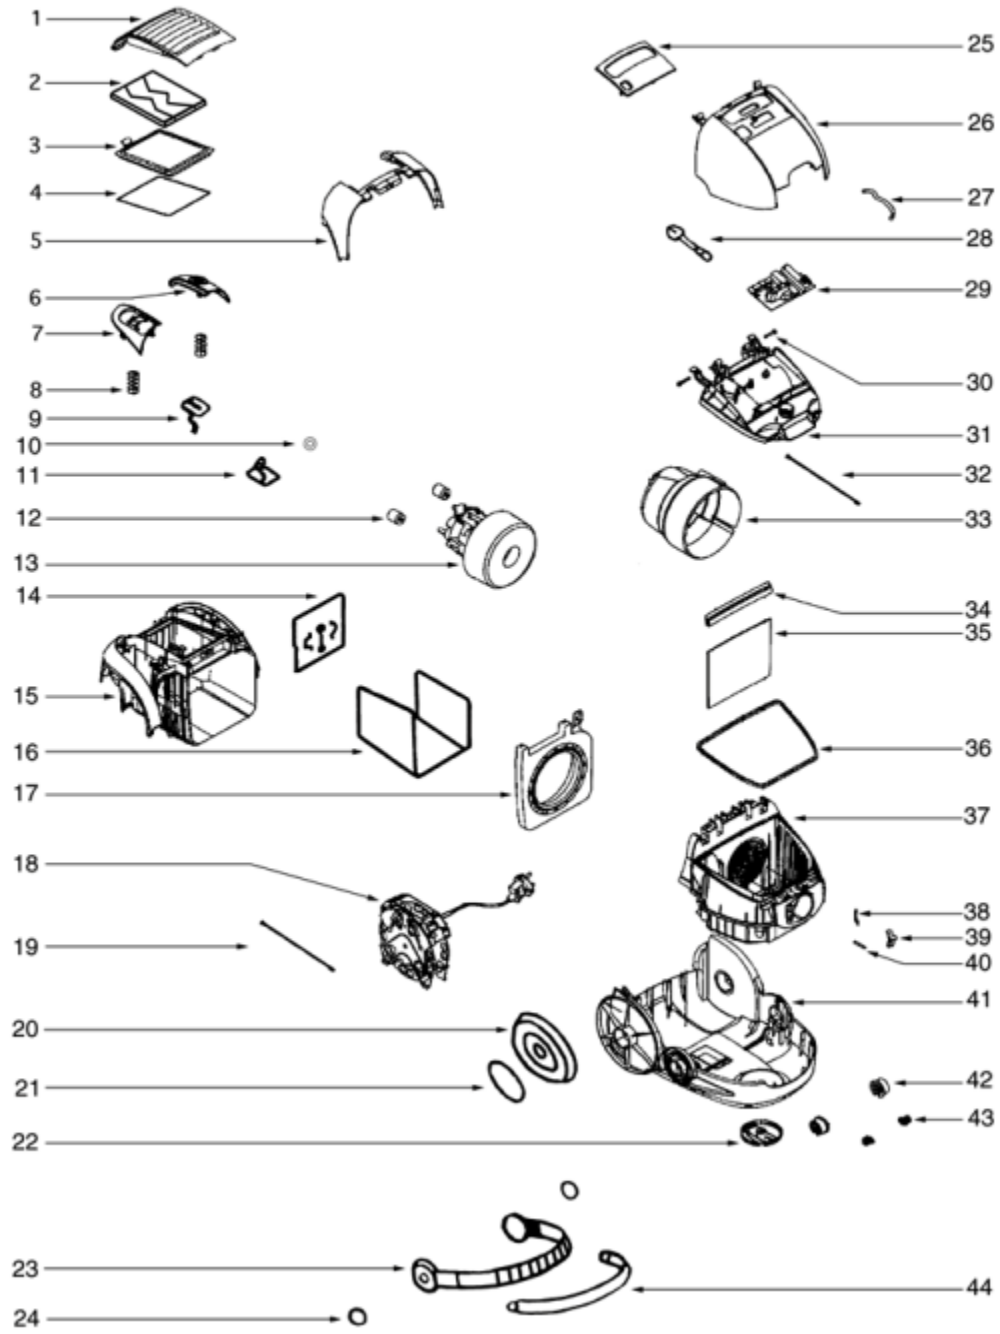

PARTS 1 - 6996A

Ref #	Part	Description	Comments	Qty
1	61369-4	FILTER COVER		
2	61895	ABSORBER (FINAL FILTER)		
3	61053	HEPA FILTER - WASHABLE		
4	61385-1	SEALING		
5	61380-6	MIDDLE COVER - PKGD		
6	61400-6	SWITCH PEDAL - PKGD		
7	61401-6	CORD REEL PEDAL - PKGD		
8	61403	SPRING - PKGD		
9	61891-2	SLIDER		
10	61890	SEALING WASHER PACKAGE		
11	61888	SWITCH		
12	61397	RUBBER CUSHION		
13	61368-2	MOTOR ASSEMBLY - CARTONED		
14	61897	ABSORBER		
15	61387	REAR CAP		
16	61896	ABSORBER (SOUND FOAM)		
17	61388-1	MOTOR SEAL		
18	61374	CORD REEL		
19	61894-1	DUCT		
20	61905	REAR WHEEL		
21	61906	REAR WHEEL COVER		
22	61396	FRONT WHEEL		
23	61898	HANDLE WITH COVER		
24	61903	HANDLE GRIP		
25	61379-5	PANEL		
26	61375-6	OUTER LID - PKGD		
27	61394-1	PIPE		
29	61390-2	SPEED REGULATOR - CTND		
30	61409	SHAFT - PKGD		
31	61389-3	INNER LID		
32	61894	DUCT		
33	61386	MOTOR HOOD		
34	61392	FILTER HOLDER		
35	61263	MOTOR FILTER		
36	61393	COVER SEALING		
37	61370-1	BODY		
38	61415	FLAP SPRING - PKGD		
39	61413	CATCH		
40	61412	TUBE		
41	61410-1	LOWER SHELL WITH WHEELS		
42	61416	BUSHING		
43	61418	LOCK - PKGD		
44	61904	HANDLE WITH COVER		
	61892	CIRCUIT LINE		