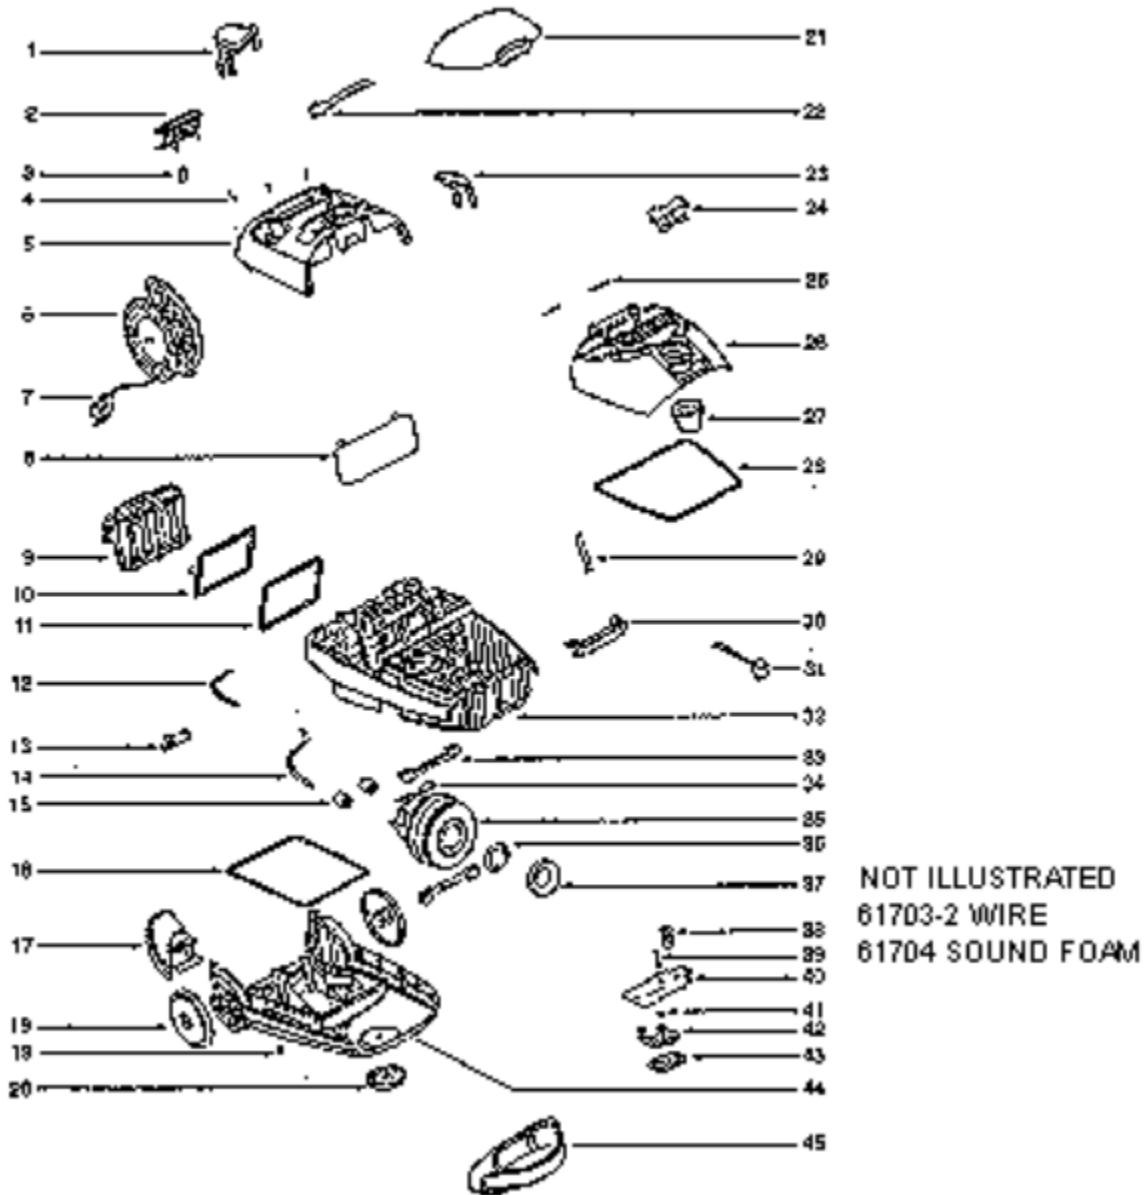

PARTS1 - 6984A

Ref #	Part	Description	Comments	Qty
0	54886-5	LID - BAG COVER		
1	54888-3	CORD REWIND BUTTON		
3	54889-3	SWITCH BUTTON		
4	54890	BAG SUPPORT (ORANGE)		
5	54892	BAG SUPPORT SPRING		
6	54893	BAG INDICATOR		
7	54894	SHAFT		
8	54895-1	REAR WHEEL		
9	54914	HOSE 185MM		
10	54939-1	HOSE 170MM		
11	54944-5	DISPLAY		
12	54973	SPRING		
13	54985	CORD SET		
14	60286A	HEPA FILTER PACKAGE		
15	60476	FILTER FLAP (DARK GREY)		
16	60541	MOTOR FILTER		
17	60578	SEAL - EXHAUST FILTER		
18	60605	COVER SEALING GASKET .750		
20	60608	FLAP SEAL		
21	60632	FLAP PLATE		
22	60634-1	SUPPORT SEAL RING		
23	60635	INSULATING WASHER		
24	60636-1	REAR CATCH LEVER		
25	60637	SPRING CATCH LEVER		
26	60638-1	SLEEVE		
27	60647-1	SEALING RING		
28	60648-1	CORD GUIDE		
29	60650-1	MOTOR ASSEMBLY - CARTONED		
30	60651-1	CATCH LEVER (DARK GREY)		
31	60652-1	HANDLE		
32	60653	CUSHION		
33	61693	CORD REEL W/CORD		
34	61694	MOTOR BLOCK		
35	61695	FRONT CASTER		
36	61697-1	SCREW PACKAGE		
37	61697-2	SCREW PACKAGE		
38	61698	THERMOSTAT		
39	61703-2	WIRE		
40	61704	SOUND FOAM		
41	61706-3	CIRCUIT BOARD - PKGD		
42	61708-3	TOP COVER - PKGD		
43	61709	UPPER SHELL		
44	61710	LOWER SHELL		
45	61712-3	COVER - PKGD		
46	60606-1	POWER OUTLET		
	60606	POWER OUTLET		
2	60636-1	REAR CATCH LEVER		