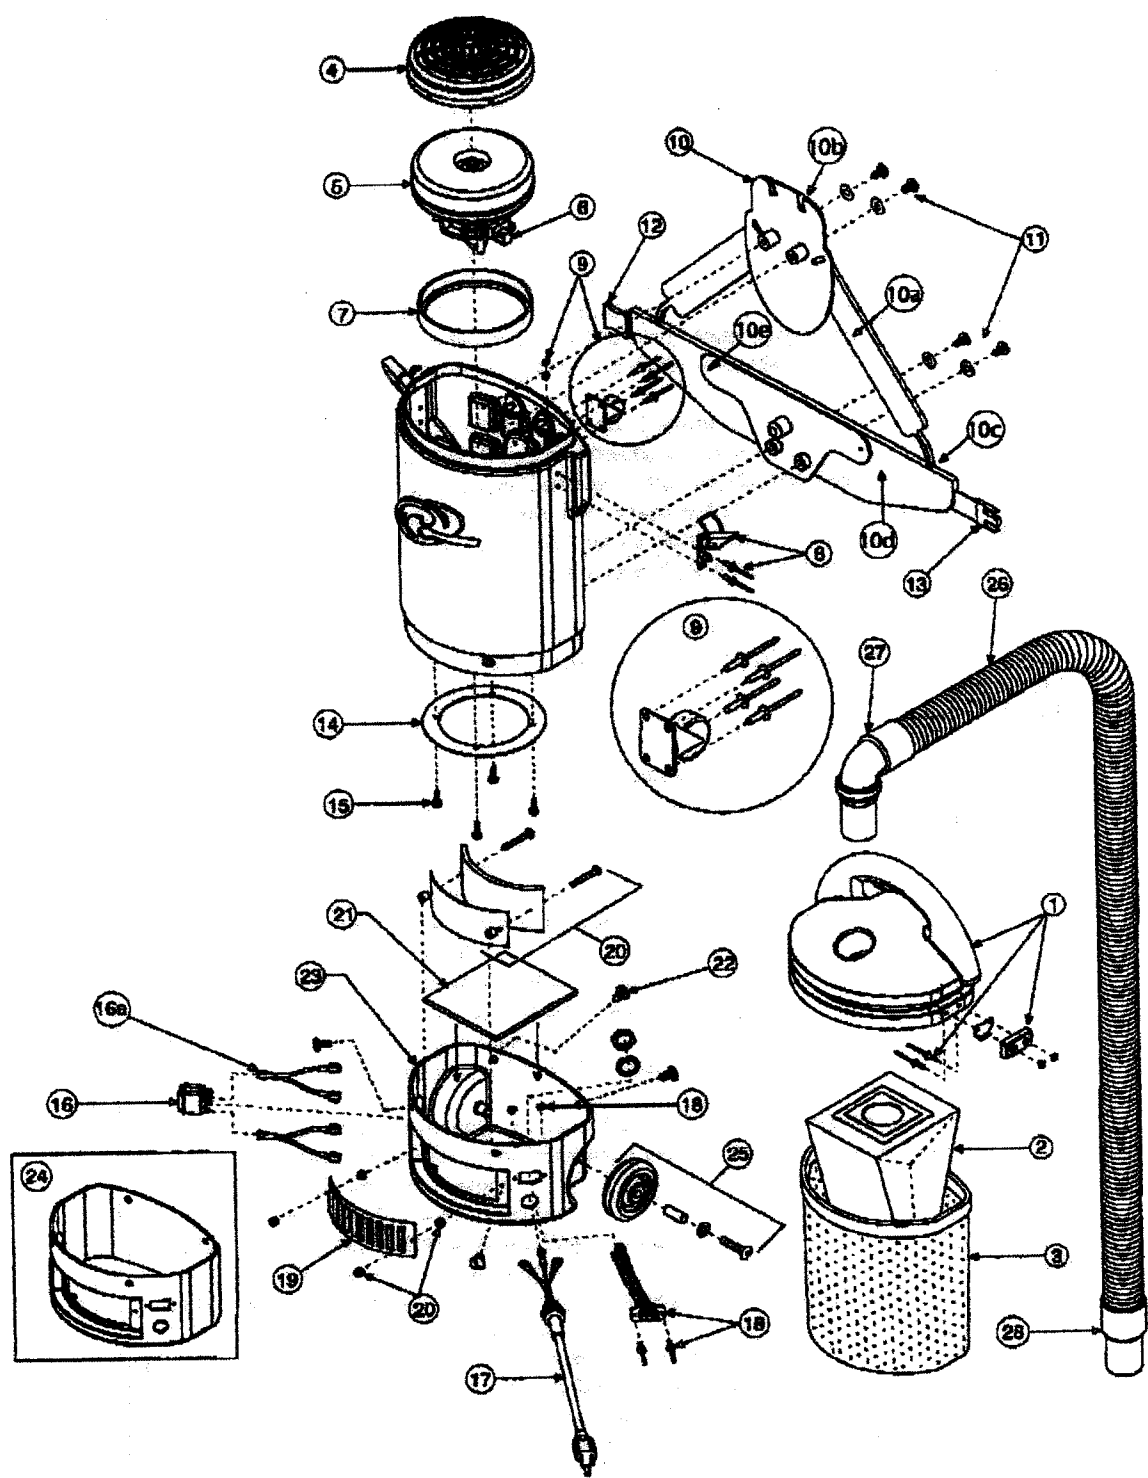

LI'L HUMMER DIAGRAM

Old Item #	New Item #	Description	List Price
LPL HUMMER PARTS			
00099	102004	Aluminum Housing Bracket	\$8.40
00103	102028	Housing	\$50.40
00104	102034	End Cap	\$25.20
00105	102040	Lid	\$25.20
00107	102052	Black Louvered Exhaust Cover Plate	\$7.35
00114	102058	Right Latch	\$5.25
00115	102059	Left Strike	\$2.10
00116	102060	Left Latch Assembly	\$9.45
00120	102063	Cloth Bag	\$19.95
00122	102065	Rear Wheel Bolt 5/16 - 18 x 1.5"	\$0.32
00123	102066	Rear Wheel	\$4.20
00125	100013	Motor Screws - 10-24 x 3/4" Self Tapping	\$0.28
00126	102076	Exhaust Plate Screw	\$0.10
00127	102070	Front Caster	\$6.30
00132	102075	Louvered Plate Spacer	\$0.11
00137	102080	On/Off Switch	\$7.35
00138	102081	End Cap Bolt 5/16-18 x 1/2	\$0.21
00139	102077	Black Plastic Thumb Nut 8/32	\$0.21
00140	102083	Right Strike	\$0.53
00141	102084	Bumper	\$2.10
00143	102086	Lid Insert	\$5.25
00150	102093	Powerhead Receptacle Cord	\$7.35
00150A	102094	Powerhead Receptacle Kit (Includes Receptacle Cord, Cradle Mount, Cable Tie, and Strain Reliefs)	\$13.13
00179	102118	Cable Clamp	\$2.10
00180	102119	Black 4" Cable Tie	\$0.04
00181	102120	Black 8" Cable Tie	\$0.04
00190	102127	Strain Relief for Powerhead Receptacle	\$0.21
00267	100753	Spring Type Strain Relief, 11/16	\$4.20
00272	102180	Flanged Spigot	\$5.25
00274	102181	Motor Plate	\$9.45
00398	102271	Cradle Mounts	\$0.32
00450	102296	Slide Connector	\$0.42
00451	100381	Ground Eye	\$0.28
210-052	102325	Motor	\$84.50
215	102643	Motor Brush Set (2 per set)	\$10.50
230	100030	Flat Motor Filter	\$6.30
2988	102601	Crimp-on Connector	\$0.21
315S	102342	Black Stub Cord	\$11.55
320	102600	Thermal Protector	\$6.30
BRKT0010	102471	Exhaust Bracket	\$3.15
INSL0005	102508	Exhaust Acoustic Insulator Felt	\$2.10
INSL0006	102510	Bottom Acoustic Insulator Felt	\$3.36
00145BP	102088	Harness for Backpack (pre-1997 version)	\$105.00
00145C	N/A	Harness for Hummer Backpack (pre-1997 version)	N/A
00172	102113	Buckle Style Cord Holder	\$5.25
00413	101811	Velco Cord Holder	\$1.14
3150E	100032	50' - Standard Extension Cord (yellow)	\$23.10
HARN0001	103393	Harness, 1997 version	\$52.50