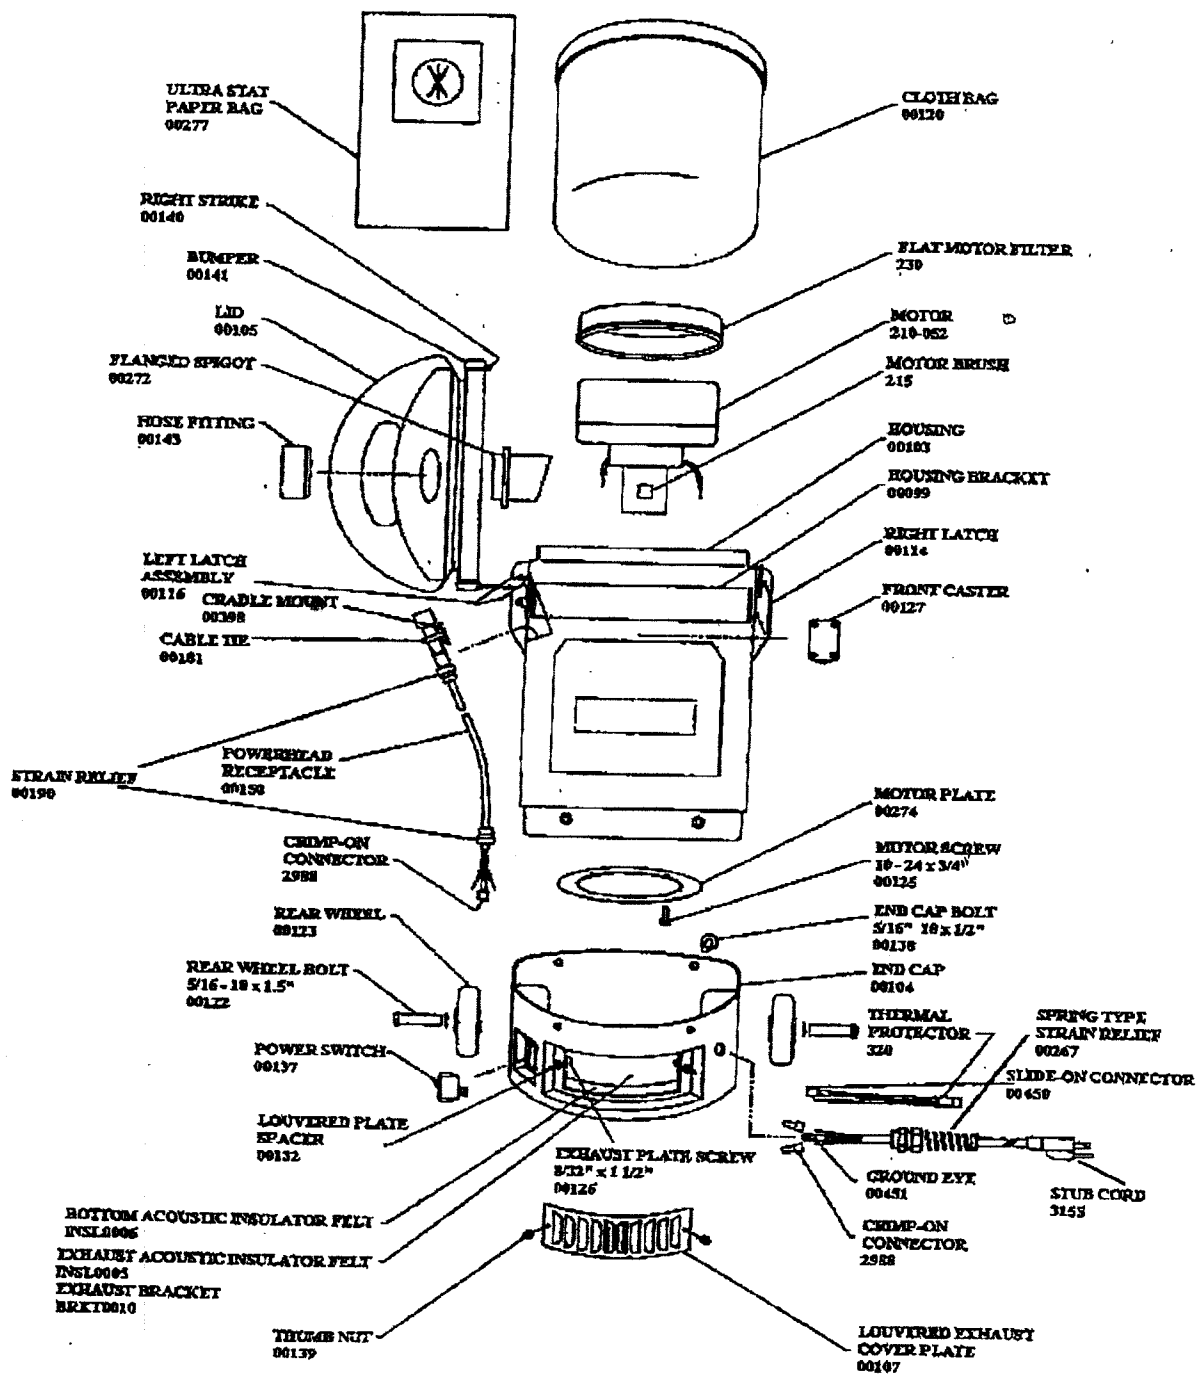

LI'L HUMMER DIAGRAM

Old Item #	New Item #	Description	List Price
LPL HUMMER PARTS			
00099	102004	Aluminum Housing Bracket	\$8.40
00103	102028	Housing	\$50.40
00104	102034	End Cap	\$25.20
00105	102040	Lid	\$25.20
00107	102052	Black Louvered Exhaust Cover Plate	\$7.35
00114	102058	Right Latch	\$5.25
00115	102059	Left Strike	\$2.10
00116	102060	Left Latch Assembly	\$9.45
00120	102063	Cloth Bag	\$19.95
00122	102065	Rear Wheel Bolt 5/16 - 18 x 1.5"	\$0.32
00123	102066	Rear Wheel	\$4.20
00125	100013	Motor Screws - 10-24 x 3/4" Self Tapping	\$0.28
00126	102076	Exhaust Plate Screw	\$0.10
00127	102070	Front Caster	\$6.30
00132	102075	Louvered Plate Spacer	\$0.11
00137	102080	On/Off Switch	\$7.35
00138	102081	End Cap Bolt 5/16-18 x 1/2	\$0.21
00139	102077	Black Plastic Thumb Nut 8/32	\$0.21
00140	102083	Right Strike	\$0.53
00141	102084	Bumper	\$2.10
00143	102086	Lid Insert	\$5.25
00150	102093	Powerhead Receptacle Cord	\$7.35
00150A	102094	Powerhead Receptacle Kit (Includes Receptacle Cord, Cradle Mount, Cable Tie, and Strain Reliefs)	\$13.13
00179	102118	Cable Clamp	\$2.10
00180	102119	Black 4" Cable Tie	\$0.04
00181	102120	Black 8" Cable Tie	\$0.04
00190	102127	Strain Relief for Powerhead Receptacle	\$0.21
00267	100753	Spring Type Strain Relief, 11/16	\$4.20
00272	102180	Flanged Spigot	\$5.25
00274	102181	Motor Plate	\$9.45
00398	102271	Cradle Mounts	\$0.32
00450	102296	Slide Connector	\$0.42
00451	100381	Ground Eye	\$0.28
210-052	102325	Motor	\$84.50
215	102643	Motor Brush Set (2 per set)	\$10.50
230	100030	Flat Motor Filter	\$6.30
2988	102601	Crimp-on Connector	\$0.21
315S	102342	Black Stub Cord	\$11.55
320	102600	Thermal Protector	\$6.30
BRKT0010	102471	Exhaust Bracket	\$3.15
INSL0005	102508	Exhaust Acoustic Insulator Felt	\$2.10
INSL0006	102510	Bottom Acoustic Insulator Felt	\$3.36
00145BP	102088	Harness for Backpack (pre-1997 version)	\$105.00
00145C	N/A	Harness for Hummer Backpack (pre-1997 version)	N/A
00172	102113	Buckle Style Cord Holder	\$5.25
00413	101811	Velco Cord Holder	\$1.14
3150E	100032	50' - Standard Extension Cord (yellow)	\$23.10
HARN0001	103393	Harness, 1997 version	\$52.50