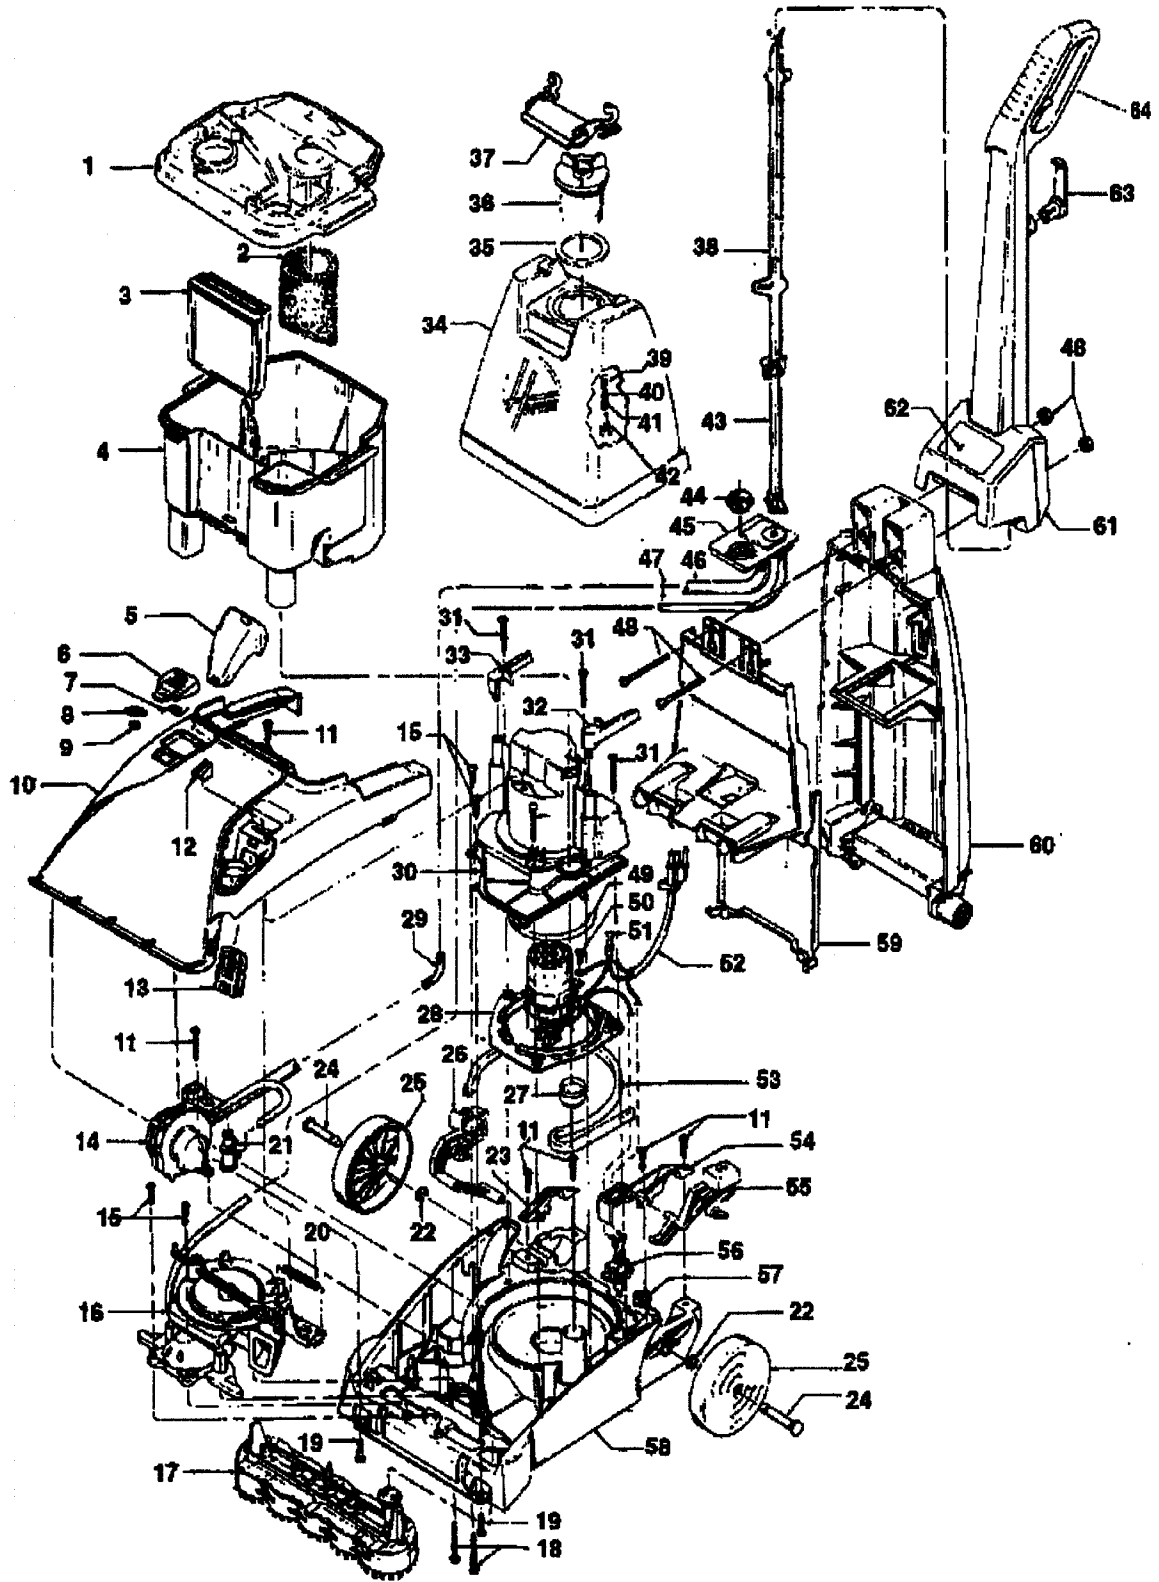

800-353-9991 VacshopUSA.com

e-mail

vacrus@VacshopUSA.com

Upright Extractor
PartsList

Models F5851, F5855, F5859

Upright Extractor
ExplodedView

Models F5851, F5855, F5859

800-353-9991
VacshopUSA.com
e-mail

vacsrus@VacshopUSA.com

Ref. No.	Part No.	Description
1	42272111	Recovery Tank Lid Assem. (Incl. It. 2)
2	43611041	Tank Filter
3	38661002	Duct
4	38777018	Recovery Tank Assm.(Inc. items 1, 3)
5	39383106	Lens
6	37257205	Door (Incl. It. 8, 9) - F5859
	37257105	Door (Incl. It. 8, 9) - F5855
	37257106	Door (Incl. It. 8, 9) - F5851
7	38351017	Spring -Access Door
8	38783021	Seal
9	21362006	* Speed Nut
10	37271037	Hood Assem. (Incl. 6 ,7, 8, 9) -F5859
	37271035	Hood Assem. (Incl. 6 ,7, 8, 9) -F5855
	37271036	Hood Assem. (Incl. 6 ,7, 8, 9) -F5851□
11	21447020	* Screw - Self Tapping (5)
12	38421093	Indicator Knob
13	43613009	Screen Assembly
14	43582003	Pump Assembly (Incl. It. 21)
15	21447217	* Screw - Self Tapping (5)
16	43191001	Turbine and Gear Assem. (Incl. It. 12,20)
17	48437022	Brush Block Assem.
18	21479438	* Screw (2)
19	21447072	* Screw - Self Tapping (2)
20	38333009	Spring
21	43523004	Quick Disconnect Assembly
22	160017 *	Retaining Ring (2)
23	36131085	Trunnion Cover - RH
24	32434007	Rear Axle (2)
25	38522076	Rear Wheel (2)
26	38458042	Handle Release Lever
27	38784063	Standpipe Seal
28	40309008	Motor Kit - Includes Hoover Motor, Motor Cover and Lead Wire. replaces GS motor 43576163.
	43576131	Motor (Hoover)
	41311016	Motor Brush (Hoover Motor ONLY)
29	33241001	Elbow Connector
30	40309006	Motor Cover
31	21447232	* Screw - Self Tapping (4)
32	36151029	Tank Release Latch - LH
33	36151019	Tank Release Latch - RH
34	42272113	Solution Tank Assem. (Incl. It. 35, 36, 37, 39, 40,41,42)
35	38784062	Gasket
36	42272002	Solution Tank Cap
37	39457016	Solution Tank Handle
38	38458031	Control Rod - Upper
39	38312014	Spring - Solution Tank
40	21312518	* Washer - Brass (Used on early models produced prior to 12/97) Service Bulletin 6/97
41	38784061	Valve Seal