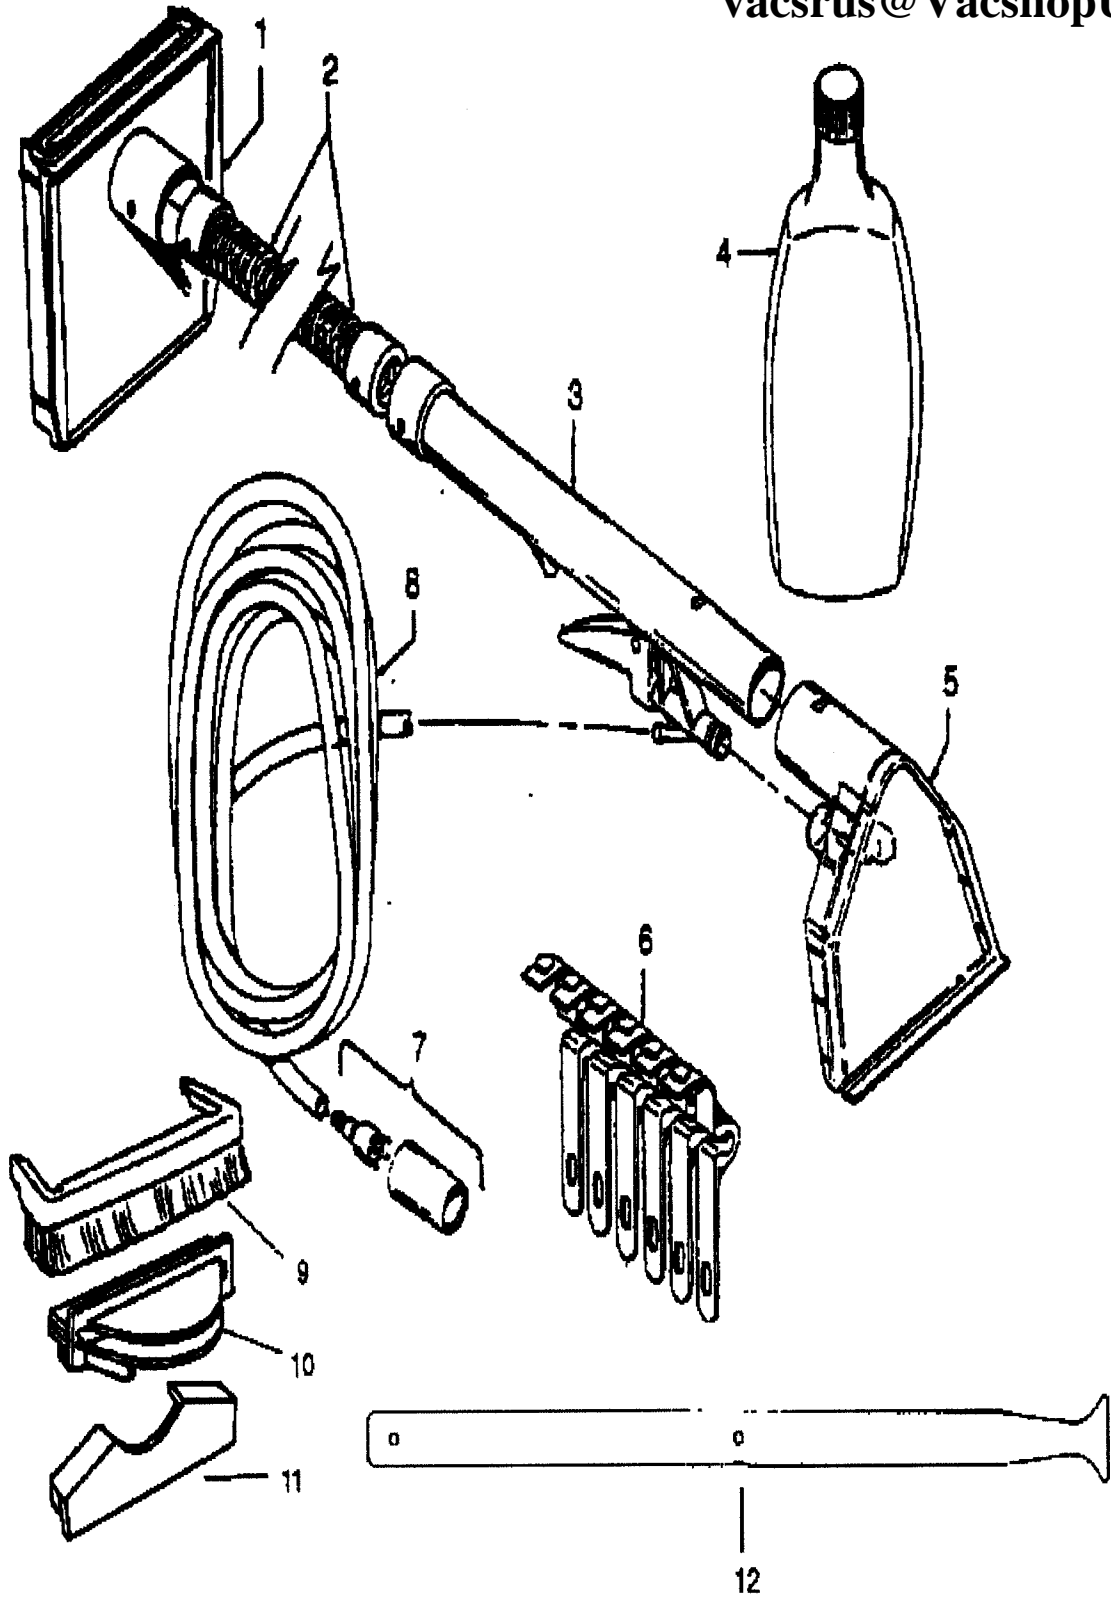

800-353-9991
VacshopUSA.com
e-mail
vacsrus@VacshopUSA.com

Items Not Illustrated

48417003	Bare Floor Cleaner Tool Assem.
36433092	Hose Caddy - F5855, F5859
40201142	Hose Caddy Hardware F5855, F5859
43412003	Sprayer - F5855, F5859
51638055	* Handle Release Label
51865024	* On / Off Label
51639124	* Door Label - Uph & Stair Cing. Conn.
51855028	Agitator Speed Label
38719027	Float Retainer - Recovery Tank Lid
25661016	Float - Recovery Tank Lid
38784070	Seal - Float Retainer

800-353-9991

VacshopUSA.com

e-mail

vacrus@VacshopUSA.com

Upright Extractor
PartsList

Upright Extractor
ExplodedView

Ref. No.	Part No.	Description
	48481043	Cleaning Tool Hose Assembly (Inc. Items 1,2,3, & 5)
1	38655002	Tool Converter
2	38671035	Hose w/Collars
3	43516006	Wand Valve Assem.
4	57333016	Carpet Cleaning Solution -1 6 oz.
5	38619011	Upholstery Nozzle
6	36172033	Tube Strap (6)
7	43513007	Connector/Coupler Sleeve Assem.
8	0M100168	Solution Tubing Assem. (Inc. item 7)
9	48448001	Spot Brush Assembly
10	38619018	Corner Tool
11	38619019	Edge Tool
12	39514001	Nozzle Clean Out Tool