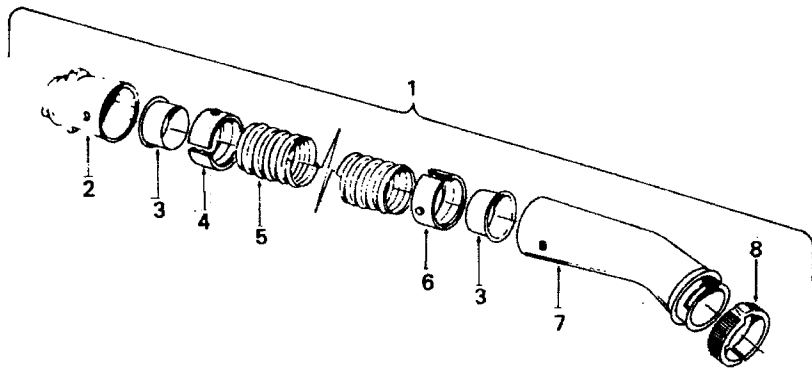

VacShopUSA.com 1-800-353-9991 E-Mail: Sales@VacShopUSA.com

Portapower Cleaner  
Model C2093

1	40100082		Disposable Bag (6 - Pk.)
2	42222159		Housing Assm. - R.H. - ML
3	42227039		Bag Door Assm.
4	162062AY		Hinge Pin (2)
5	162083JM		Secondary Filter
6	33712005		Pressure Pad
7	38768025		Exhaust Filter
8	43177069		Motor Assm. Comp.
9	37922002		Terminal Shield
10	28177006		Switch
11	38421012		Switch Button - AG
12	27666702	*	Terminal (Lead Wire)
13	46213030	+	Lead Wire (Black)
14	34366001		Diffuser
15	162059AG		Diffuser Door
16	27479307	*	Cable Tie
17	36215015		Cord Protector - AG
18	46363099		Attach. Cord - NM
19	12227		Insulated Terminal (3)
20	47534018		Thermal Protector
21	48615001		Carrying Strap Assm. - AG - (Inc. Item 22) (Does not include item 23)
22	15668	+*	Strap Buckle
23	33153002		Strap Hook (2)
24	48615012		Cord Storage Strap Assm.
25	27479307	*	Lead Wire Tie
26	21447043	*	Screw - Self Tapping - AZ (2)
27	37223143		Housing Assm. - L.H. - ML
28	21479573		Screw - Self Tapping (4)

PACKAGING MATERIAL

58152062	+	Carton
56712008		Owner Manual

**VacShopUSA.com 1-800-353-9991 E-Mail: Sales@VacShopUSA.com**

Cleaning Tools & Hose  
Model C2093

1	43434213		Hose Comp.
2	12593JM		Hose Connector
3	32156010		Hose Sleeve (2)
4	12615BZ		Hose Connector Collar
5	43434213		Hose Complete
6	36116008		Hose Connector Collar
7	43466053	+	Hose Grip Assm.
8	36153009		Latch Ring - AG
9	31753005		Tube - Cut - AG
10	39511005	+	Crevice Too[ Brush
11	43414108		Tubular Nozzle Assm. - AG
12	38616001		Adapter/Tubular Nozzle - AG
13	43414064		Dusting Brush Assm. - AG
14	38617017		Crevice Tool