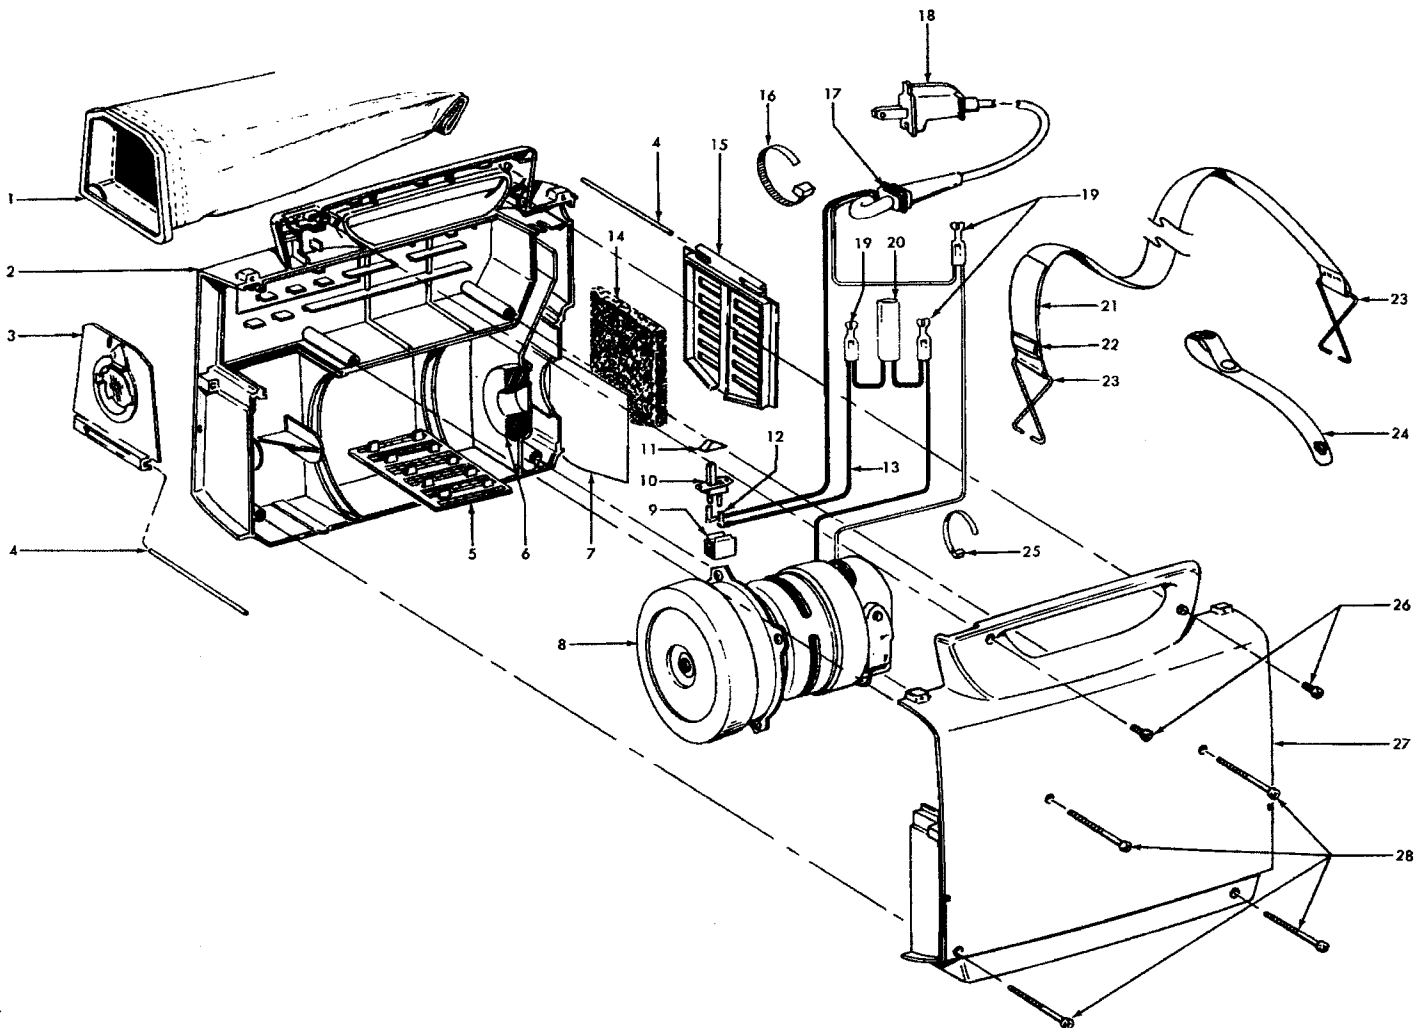

VacShopUSA.com 1-800-353-9991 E-Mail: Sales@VacShopUSA.com

Portapower Cleaner  
Model C2093

1	40100082		Disposable Bag (6 - Pk.)
2	42222159		Housing Assm. - R.H. - ML
3	42227039		Bag Door Assm.
4	162062AY		Hinge Pin (2)
5	162083JM		Secondary Filter
6	33712005		Pressure Pad
7	38768025		Exhaust Filter
8	43177069		Motor Assm. Comp.
9	37922002		Terminal Shield
10	28177006		Switch
11	38421012		Switch Button - AG
12	27666702	*	Terminal (Lead Wire)
13	46213030	+	Lead Wire (Black)
14	34366001		Diffuser
15	162059AG		Diffuser Door
16	27479307	*	Cable Tie
17	36215015		Cord Protector - AG
18	46363099		Attach. Cord - NM
19	12227		Insulated Terminal (3)
20	47534018		Thermal Protector
21	48615001		Carrying Strap Assm. - AG - (Inc. Item 22) (Does not include item 23)
22	15668	+*	Strap Buckle
23	33153002		Strap Hook (2)
24	48615012		Cord Storage Strap Assm.
25	27479307	*	Lead Wire Tie
26	21447043	*	Screw - Self Tapping - AZ (2)
27	37223143		Housing Assm. - L.H. - ML
28	21479573		Screw - Self Tapping (4)

PACKAGING MATERIAL

58152062	+	Carton
56712008		Owner Manual

**VacShopUSA.com 1-800-353-9991 E-Mail: Sales@VacShopUSA.com**

Cleaning Tools & Hose  
Model C2093

1	43434213		Hose Comp.
2	12593JM		Hose Connector
3	32156010		Hose Sleeve (2)
4	12615BZ		Hose Connector Collar
5	43434213		Hose Complete
6	36116008		Hose Connector Collar
7	43466053	+	Hose Grip Assm.
8	36153009		Latch Ring - AG
9	31753005		Tube - Cut - AG
10	39511005	+	Crevice Too[ Brush
11	43414108		Tubular Nozzle Assm. - AG
12	38616001		Adapter/Tubular Nozzle - AG
13	43414064		Dusting Brush Assm. - AG
14	38617017		Crevice Tool