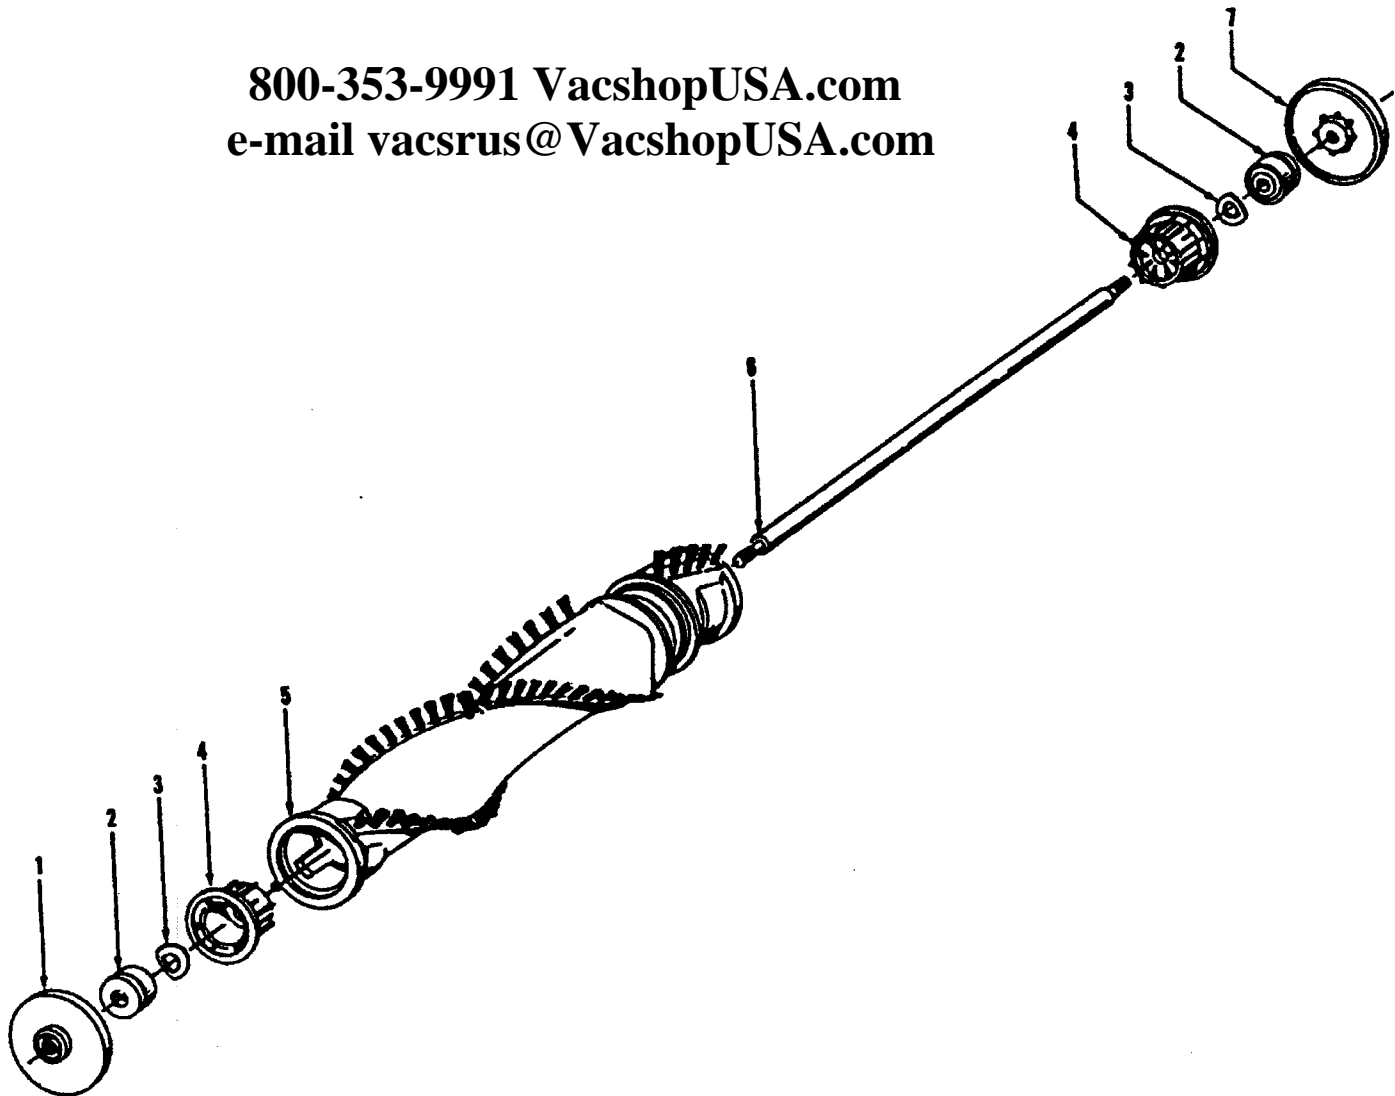

800-353-9991 VacshopUSA.com
e-mail vacsrus@VacshopUSA.com

	42252A04		Hood Assembly - AG - U5239-930
52	37257175		Air Intake Door Assembly - ABE
53	38351011		Spring
54	38784056		Seal - AG
55	21362006	*	Speed Nut
56	38613029		Air Intake - AG
57	51151004		Indicator Flag - BZ U5221-930, U5223-930, U5227-930
58	38733002		Bag Check Diaphragm - U5221-930, U5223-930, U5227-930

	43576142		Motor Assembly Complete
	43576181		Motor Assembly Complete
1	214793DA		Screw-Self Tapping (4)
2	38736033		Fan Chamber
3	38755030		Fan
4	N/A		Rivet - Semi Tubular (2)
5	N/A		Motor Housing Assem.
6	N/A		Motor Brush Holder (2)
7	N/A		Motor Brush Assem. (2)
8	N/A		Bearing
9	N/A		Bearing Retainer
10	36914004		Switch Bus Bar
11	39116005	+	Attachment Terminal
12	28218043		Switch Assem. - Early Models (Prior to 5/96)
	28161062		Switch Asem. - Late Models (After 5/96)
13	N/A		Armature/Bearing Assem.
14	37194034		Motor End Cap Assem. - MW
15	N/A		Field Assem.
16	N/A		Lamp Holder Assem.
17	21312793	*	Washer
18	38783020		Duct Seal
19	41311016		Motor Brush Holder Assem.

ITEMS NOT ILLUSTRATED

38781013	Duct Seal
54821001	Tape (Roll)

800-353-9991 VacshopUSA.com
e-mail vacsrus@VacshopUSA.com

Agitator - 48414081 Elite/Elite II / Dimension / Legacy / TurboPOWER - Four Brush

Agitator - 48414075 Caddy Vac - Four Brush