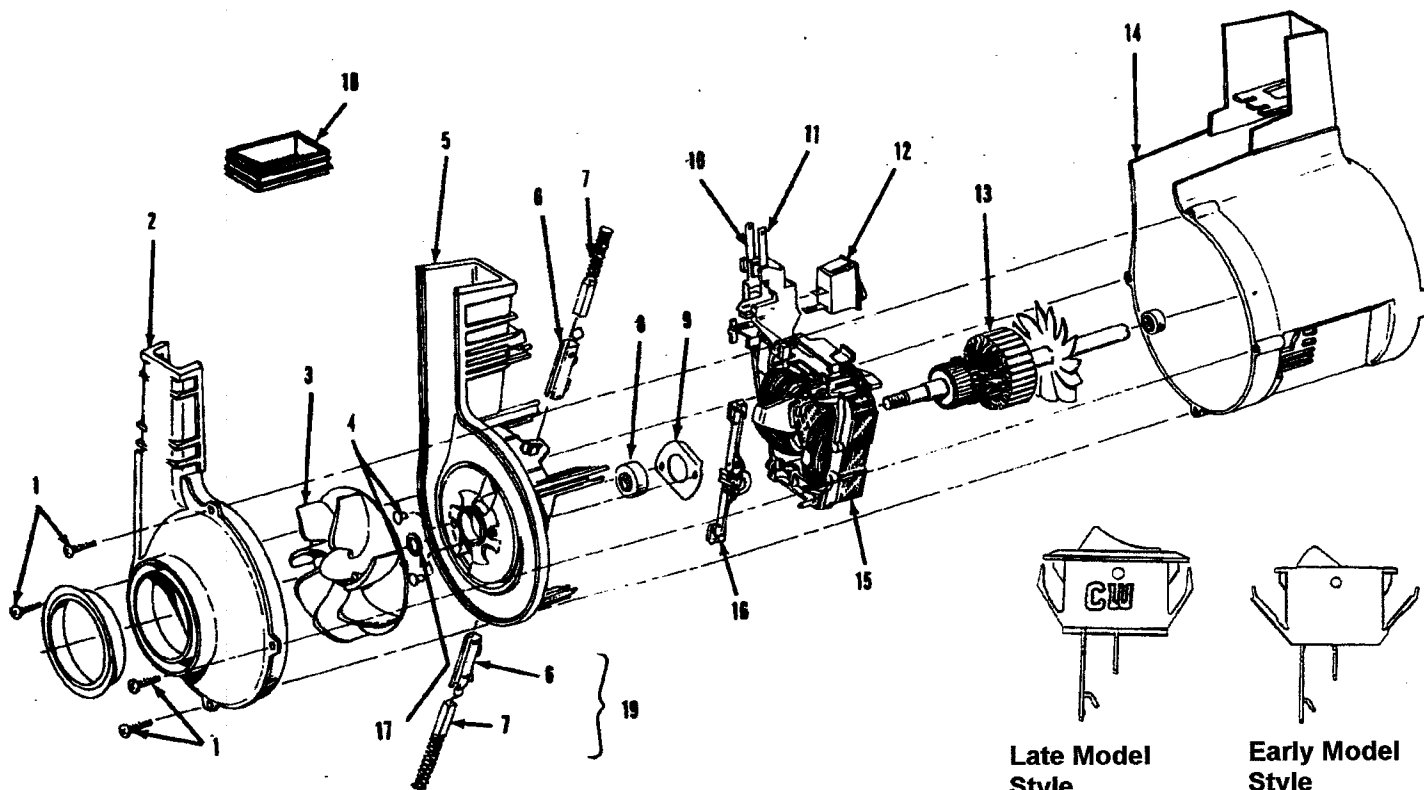

800-353-9991 VacshopUSA.com
e-mail vacsrus@VacshopUSA.com

Motor - 43576142 Elite/Legacy w/Headlight   Motor - 43576181 Breathe Easy
Model

	43576142		Motor Assembly Complete
	43576181		Motor Assembly Complete
1	214793DA		Screw-Self Tapping (4)
2	38736033		Fan Chamber
3	38755030		Fan
4	N/A		Rivet - Semi Tubular (2)
5	N/A		Motor Housing Assem.
6	N/A		Motor Brush Holder (2)
7	N/A		Motor Brush Assem. (2)
8	N/A		Bearing
9	N/A		Bearing Retainer
10	36914004		Switch Bus Bar
11	39116005	+	Attachment Terminal
12	28218043		Switch Assem. - Early Models (Prior to 5/96)
	28161062		Switch Asem. - Late Models (After 5/96)
13	N/A		Armature/Bearing Assem.
14	37194034		Motor End Cap Assem. - MW
15	N/A		Field Assem.
16	N/A		Lamp Holder Assem.
17	21312793	*	Washer
18	38783020		Duct Seal
19	41311016		Motor Brush Holder Assem.

ITEMS NOT ILLUSTRATED

38781013	Duct Seal
54821001	Tape (Roll)