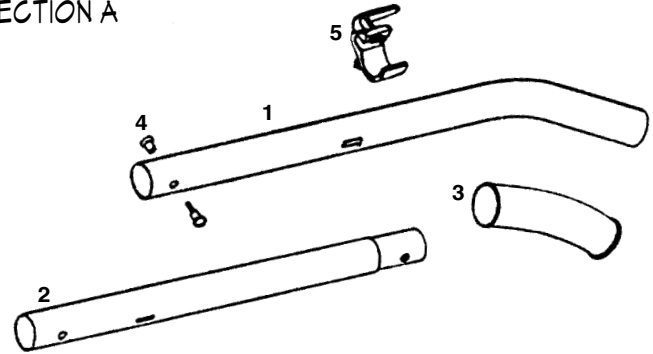

SECTION B

- 6 ..... E-270361 ..... Upper Handle Assy
- 7 ..... E-016811 ..... Lower Handle Assy
- 8 ..... E-376891 ..... Handle Cap
- 9 ..... E-266591 ..... Handle Connector
- 10 ..... E-535361 ..... Snap Pin, 4pk

SECTION C

- 11 ..... E-259893 ..... Upper Handle Assy
- 12 ..... E-369842 ..... Lower Handle Assy,
- 13 ..... E-368735 ..... Handle Cap, black
- 14 ..... E-530801 ..... Snap Pin, 5pk
- 15 ..... E-259882 ..... Handle Tube Connector,

ALL MODELS

- 16 ..... E-544151 ..... Cord, 20ft, 6", white, w/ bushing & sleeve
- 16 ..... E-273825 ..... Cord, 20ft, 6", white
- 16 ..... E-3473225 ..... Cord, 21ft, black
- 16 ..... E-3473227 ..... Cord, 25ft, 6", black
- ..... E-360972 ..... Cord Sleeve
- 17 ..... E-540921 ..... Handle Socket Assy, painted, w/ lever
- 17 ..... E-540922 ..... Handle Socket Assy, chrome, w/ lever
- 17 ..... E-271372 ..... Handle Socket Only, chrome, 1495A
- 18 ..... E-531981 ..... Screw & Nut Assy, 6pk
- 19 ..... E-532135 ..... Nut,
- 20 ..... E-53145 ..... Bolt,
- 21 ..... E-5323813 ..... Screw,
- ..... E-37157 ..... Handle Socket Shield, 1432D/E,1442D

SECTION A