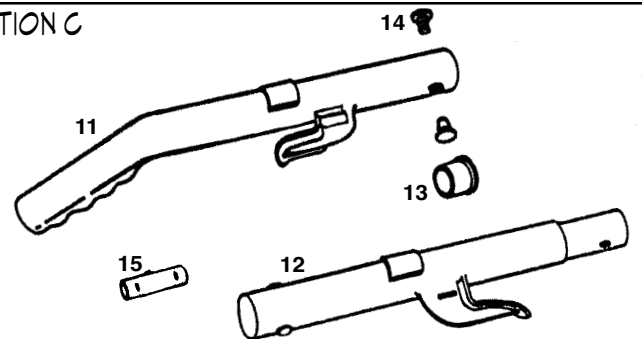

SECTION C

1-800-353-9991

CALL RIGHT
NOW AND
START SAVING
ON GENUINE
EUREKA
REPAIR
PARTS