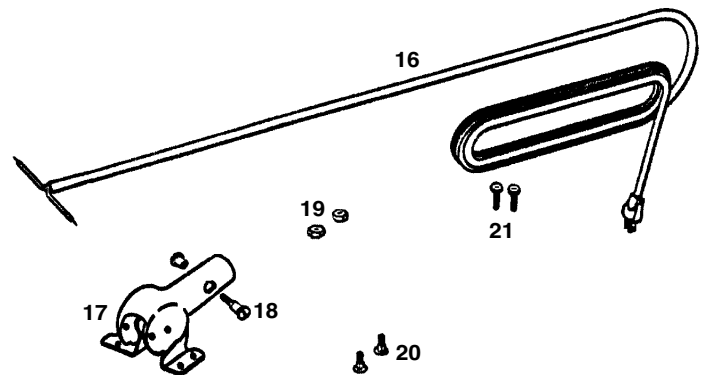

SECTION C

1-800-353-9991

CALL RIGHT
NOW AND
START SAVING
ON GENUINE
EUREKA
REPAIR
PARTS