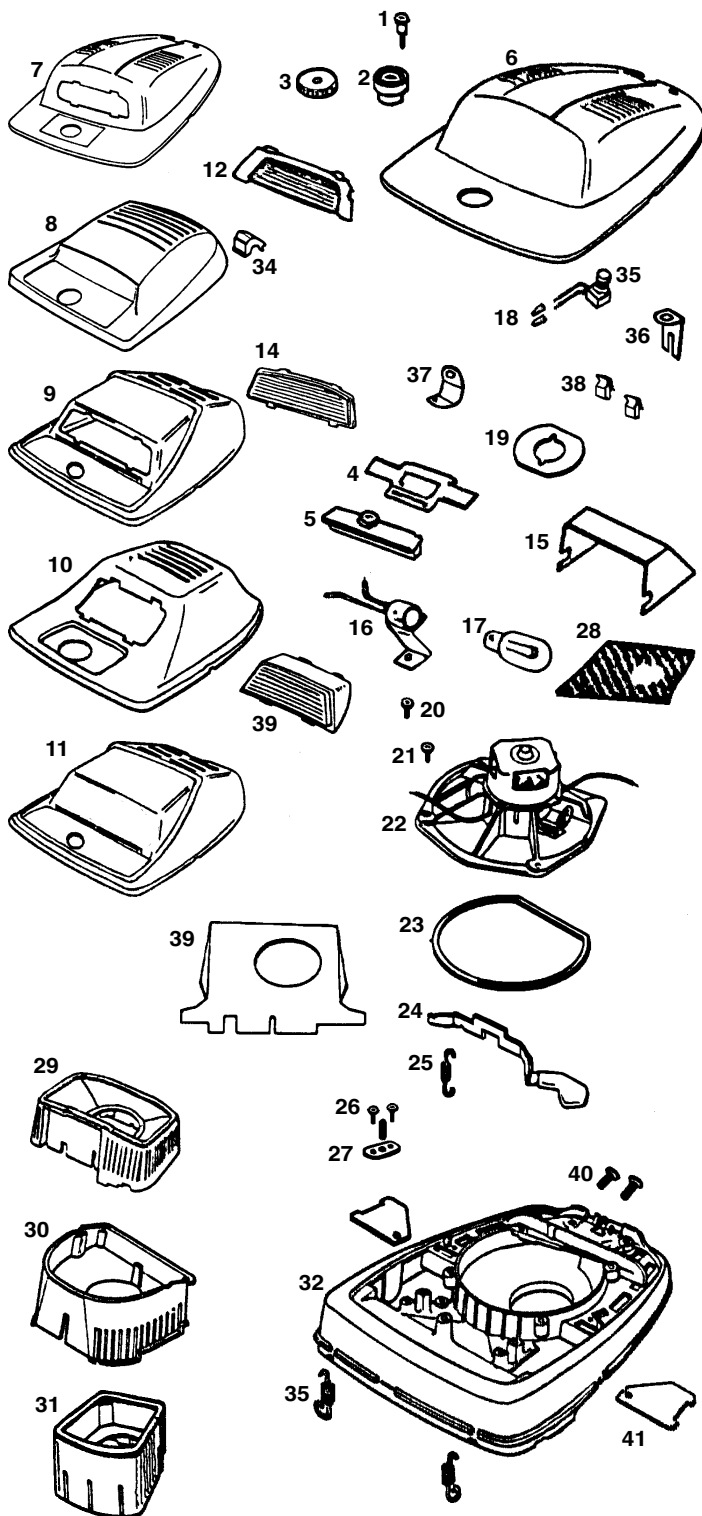

- 1 ..... E-53143 ..... Shoulder Screw
- 1 ..... E-48386B2 ..... Shoulder Screw, 1405A, 1406B, 1414A, 1415AG, 1415B/BG, 1416A/AS, 1417A, 1420A, 1421A, 1422A, 1423A, 1424A
- 1 ..... E-53147 ..... Shoulder Screw, 1462A
- 2 ..... E-268341 ..... Adjustment Knob, 1425G, 1427E, 1428B/D, 1429D, 1436A, 1439A, 1470D, 1485A
- ..... E-252941 ..... Adjustment Knob, 1431D
- 2 ..... E-25649A1 ..... Adjustment Knob, 1432A/B/D/E/F, 1435B/D, 1437A, 1443A/B/D
- 3 ..... E-380531 ..... Adjustment Knob, 1435A, 1489B/BM
- 3 ..... E-380521 ..... Adjustment Knob, 1442A/B/D, 1447B, 1466A, 1473A/B, 1485B
- 2 ..... E-268331 ..... Adjustment Knob, 1452F, 1457B, 1458F, 1469A, 1471A/B, 1489A/AM, 1490A
- 3 ..... E-380532 ..... Adjustment Knob, 1495A
- 4 ..... E-25729A6 ..... Slide Cover, 1462A
- 5 ..... E-24866A5 ..... Slide Adjustment, 1462A
- ..... E-4864912 ..... Hood & Nameplate Assy, 1402D
- 6 ..... E-538902 ..... Hood & Nameplate Assy, 1425G, 1429D
- 7 ..... E-538622 ..... Hood & Nameplate Assy, 1427E, 1428B/D, 1436A, 1485A, 1486A
- 6 ..... E-486619 ..... Hood & Nameplate Assy, 1431D
- 6 ..... E-538909 ..... Hood & Nameplate Assy, 1432A, 1437A
- 8 ..... E-5390429 ..... Hood & Graphics Assy, 1432D/E/F, 1435B, 1443A/B
- 8 ..... E-5390427 ..... Hood & Graphics Assy, 1435D
- 8 ..... E-557584 ..... Hood & Nameplate Assy, 1439A
- 6 ..... E-572062 ..... Hood & Decal Assy, 1442A
- 6 ..... E-539045 ..... Hood & Graphics Assy, 1442B
- 8 ..... E-2708417 ..... Hood & Graphics Assy, 1442D
- 9 ..... E-539741 ..... Hood & Nameplate Assy, 1447B
- 8 ..... E-557578 ..... Hood & Nameplate Assy, 1450A
- 10 ..... E-496364 ..... Hood & Nameplate Assy, 1452F
- 8 ..... E-541257 ..... Hood & Nameplate Assy, 1457B
- 9 ..... E-564461 ..... Hood & Nameplate Assy, 1462A
- 8 ..... E-539041 ..... Hood & Graphics Assy, 1466A
- 9 ..... E-562702 ..... Hood & Graphics Assy, 1469A
- 9 ..... E-145467 ..... Hood & Graphics Assy, 1473B
- 8 ..... E-5390419 ..... Hood & Graphics Assy, 1485B
- 8 ..... E-2708412 ..... Hood & Graphics Assy, 1485D
- 9 ..... E-539744 ..... Hood & Nameplate Assy, 1489A/B
- 9 ..... E-542661 ..... Hood & Nameplate Assy, 1489A/AM/BM
- 10 ..... E-496363 ..... Hood & Nameplate Assy, 1490A
- 11 ..... E-542663 ..... Hood & Nameplate Assy, 1495A
- ..... E-55203 ..... Nameplate, 1402D
- ..... E-37187 ..... Nameplate, 1425G, 1427E, 1428B, 1429D, 1470D
- ..... E-37391 ..... Nameplate, 1431D
- ..... E-37953 ..... Nameplate, 1432A, 1437A, 1443A
- ..... E-57079 ..... Nameplate, 1447B
- ..... E-37177 ..... Nameplate, 1452F
- ..... E-37255 ..... Nameplate, 1462A
- ..... E-37596 ..... Nameplate, 1471A/B
- ..... E-37841 ..... Nameplate, 1489A/AM
- ..... E-37200 ..... Nameplate, 1490A
- ..... E-38281 ..... Nameplate, 1495A
- ..... E-22285 ..... Lens
- 12 ..... E-134339 ..... Lens, 1410D, 1411A, 1412A/B/D, 1424E/F/G, 1427A/B/E, 1428A/B, 1436A, 1453D, 1470A/D, 1471A/B, 1485A, 1486A