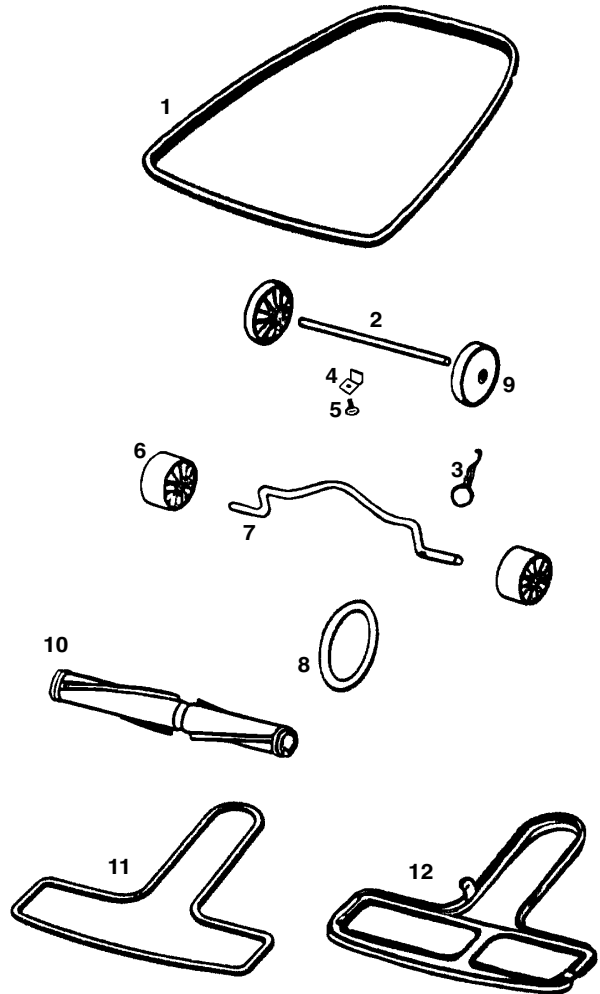

- 1 E-369994 Furniture Guard, frost white
- 1 E-10180M10 Furniture Guard, off-white, 1414A/B,1418A/B, 1420A,1421A,1422A,1424A/B
- 1 E-3699931 Furniture Guard, red pepper, 1432A/B/D/E/F, 1470D,1490AT
- 1 E-3699933 Furniture Guard, red pepper, 1435A/B/D,1436A, 1442A/B/D,1443A/B/D
- 1 E-259291 Furniture Guard, white w/ green stripe, 1440A, 1441A,1444A,1446A,1446B,1447A,1448A, 1453A,1453B,1454A,1455A,1457A,1458A, 1463A
- E-42952 Bumper Clip, for E-10180M10 furniture guard
- E-532282 Screw, bumper clip, 10pk
- 2 E-47562 Rear Axle
- 3 E-530762 Axle Spring, 5 pk
- 3 E-36161 Axle Spring, 1407A,1414A,1415A/AG/B/BG, 1416A/AS,1417A,1418A,1419A,1420A, 1421A,1422A,1423A,1424A
- 4 E-53111 Axle Clip, 5 pk
- 5 E-5323811 Screw, clip
- 6 E-358591 Front Wheel, grey, flat inside, early models
- 6 E-35859A1 Front Wheel, grey, scouped inside, late models
- E-53110 Washer, front wheel
- E-47585 Washer, front wheel, 1431D
- 7 E-36047A Front Axle
- 7 E-36186 Front Axle, 1402D
- 7 E-35947A Front Axle, 1423E/F, 1435A/B/D
- 8 E-30563A Belt, sold each
- 8 E-52100 Belt, 2 pack
- 9 E-358582 Rear Wheel, grey
- 10 E-533501 Brush Roll, wood, hex end, 12"
- E-541041 Brush Roll, 1432D/E/F,1435D
- E-533981 Brush Roll, VG2, 1450A,1452F,1469A, 1489A/B/BM,1490AT,1495A
- 11 E-46538 Foam Tape
- 12 E-25359B Bottom Plate, w/ hooks, early models
- 12 E-259221 Bottom Plate, w/ slots, new style