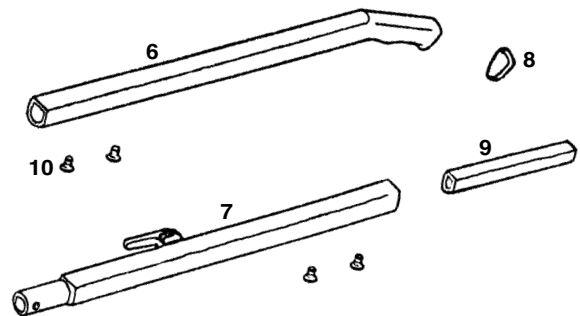

EUREKA UPRIGHTS

1400 Series

• Handle Assembly

Models:

1401A/B/D, 1402A/D, 1403A, 1404A/B, 1405A, 1406A/B/D, 1406D/E/G/H/J/K, 1407A/B/D, 1408A, 1409A/B, 1410A/D, 1411A, 1412A/B/D, 1413A/B, 1414A/B, 1415A/AG/B/BG, 1416A/AS/B/BS/D, 1417A/B, 1418A/B, 1419A/B, 1420A, 1421A, 1422A, 1423A/B, 1424A/B/D/E/F/G, 1425A/B/D/F/G, 1426A/B, 1427A/B/D/E, 1428A/B/D, 1429D, 1431A/B/D, 1432A/B/D/E/F, 1435A/B/D, 1436A, 1437A, 1438A, 1439A, 1440A, 1441A, 1442A/B/D, 1443A/B/D, 1444A, 1446A/B, 1447A/B, 1448A/B/D, 1450A, 1452A/B/F, 1453A/B/D, 1454A/B, 1455A, 1456A, 1457A/B, 1458A/B/D/E/F, 1459A, 1462A, 1463A, 1466A, 1469A, 1470A/D, 1471A/B, 1473A/B, 1485A/B/D, 1486A, 1489A/AM/B/BM, 1495A

SECTION A

- 1 ..... E-2532920 ..... Upper Handle Assy, chrome
- 2 ..... E-126378 ..... Lower Handle Assy, plated
- 3 ..... E-352938 ..... Handle Grip
- 4 ..... E-531981 ..... Handle Screw Assy, 6pk
- 5 ..... E-537472 ..... Cord Retainer Set, upper/lower, black
- 5 ..... E-537471 ..... Cord Retainer Set, upper/lower, frost white
- 5 ..... E-369652 ..... Cord Retainer, upper, black, quik release
- ..... E-344085 ..... Handle Cap

SECTION B

- 6 ..... E-270361 ..... Upper Handle Assy
- 7 ..... E-016811 ..... Lower Handle Assy
- 8 ..... E-376891 ..... Handle Cap
- 9 ..... E-266591 ..... Handle Connector
- 10 ..... E-535361 ..... Snap Pin, 4pk

SECTION C

- 11 ..... E-259893 ..... Upper Handle Assy
- 12 ..... E-369842 ..... Lower Handle Assy,
- 13 ..... E-368735 ..... Handle Cap, black
- 14 ..... E-530801 ..... Snap Pin, 5pk
- 15 ..... E-259882 ..... Handle Tube Connector,

ALL MODELS